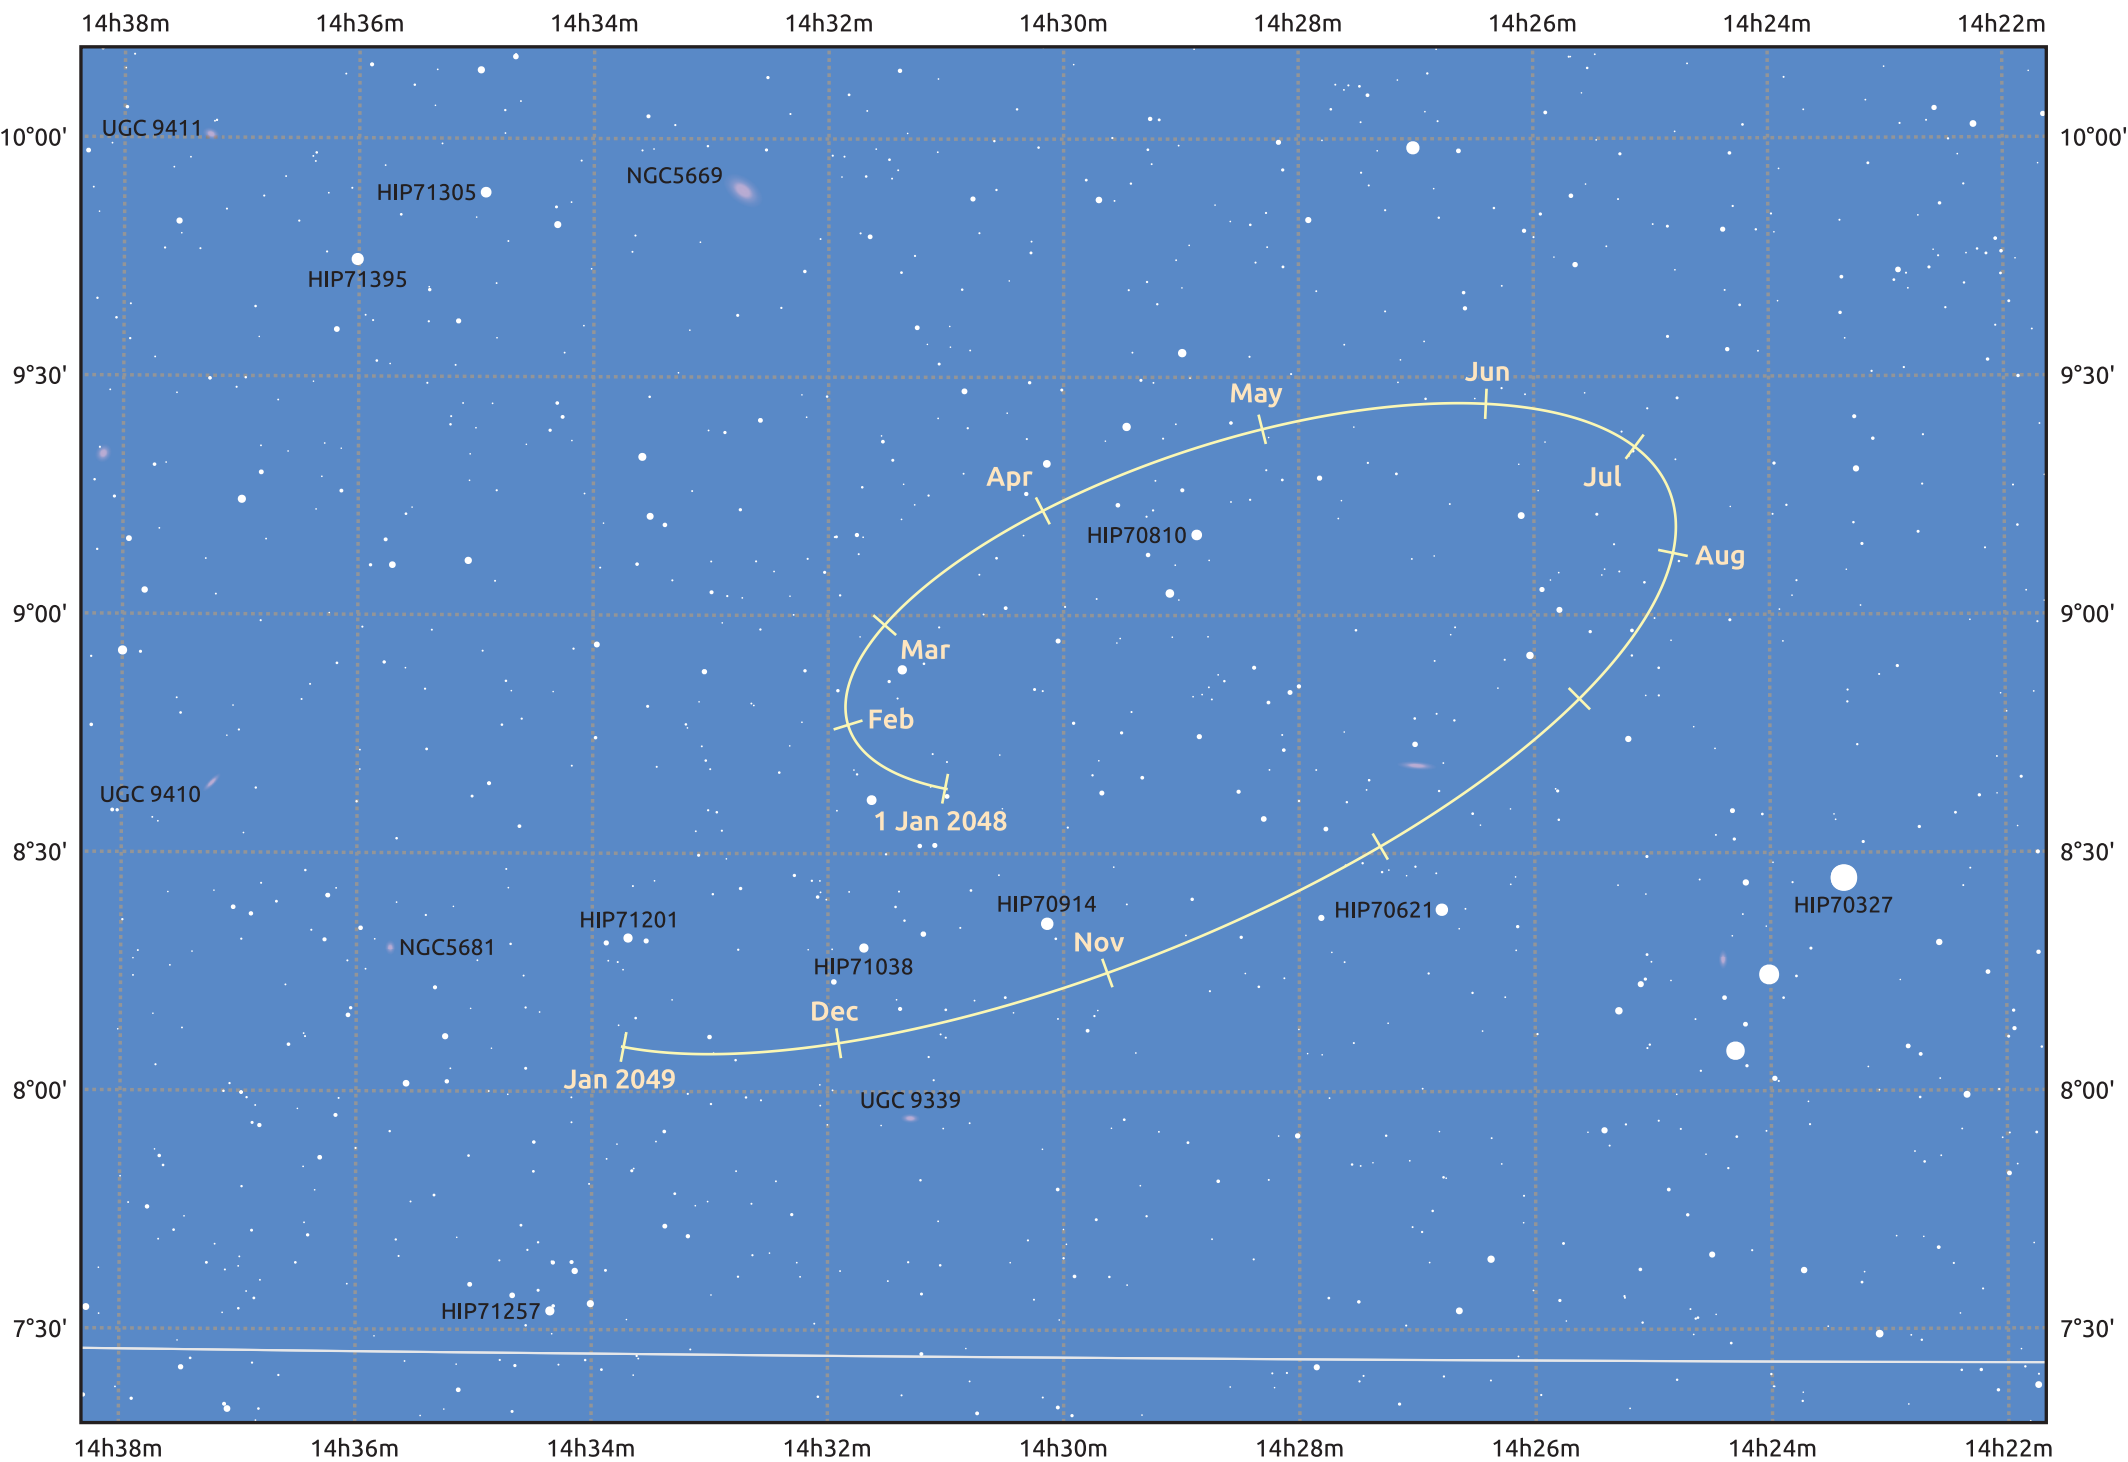

The path of Makemake in 2048

© Dominic Ford 2011–2025. Date markers placed at midnight UTC. Downloaded from <https://in-the-sky.org>

Magnitude scale: 14.0 13.0 12.0 11.0 10.0 9.0 8.0 7.0 6.0 5.0

— Ecliptic Plane

Galaxy Bright nebula Open cluster Globular cluster Planetary nebula

Date	Mag
2048 Jan 1	17.1
2048 Apr 1	17.0
2048 Jul 1	17.1
2048 Oct 1	17.1
2049 Jan 1	17.1