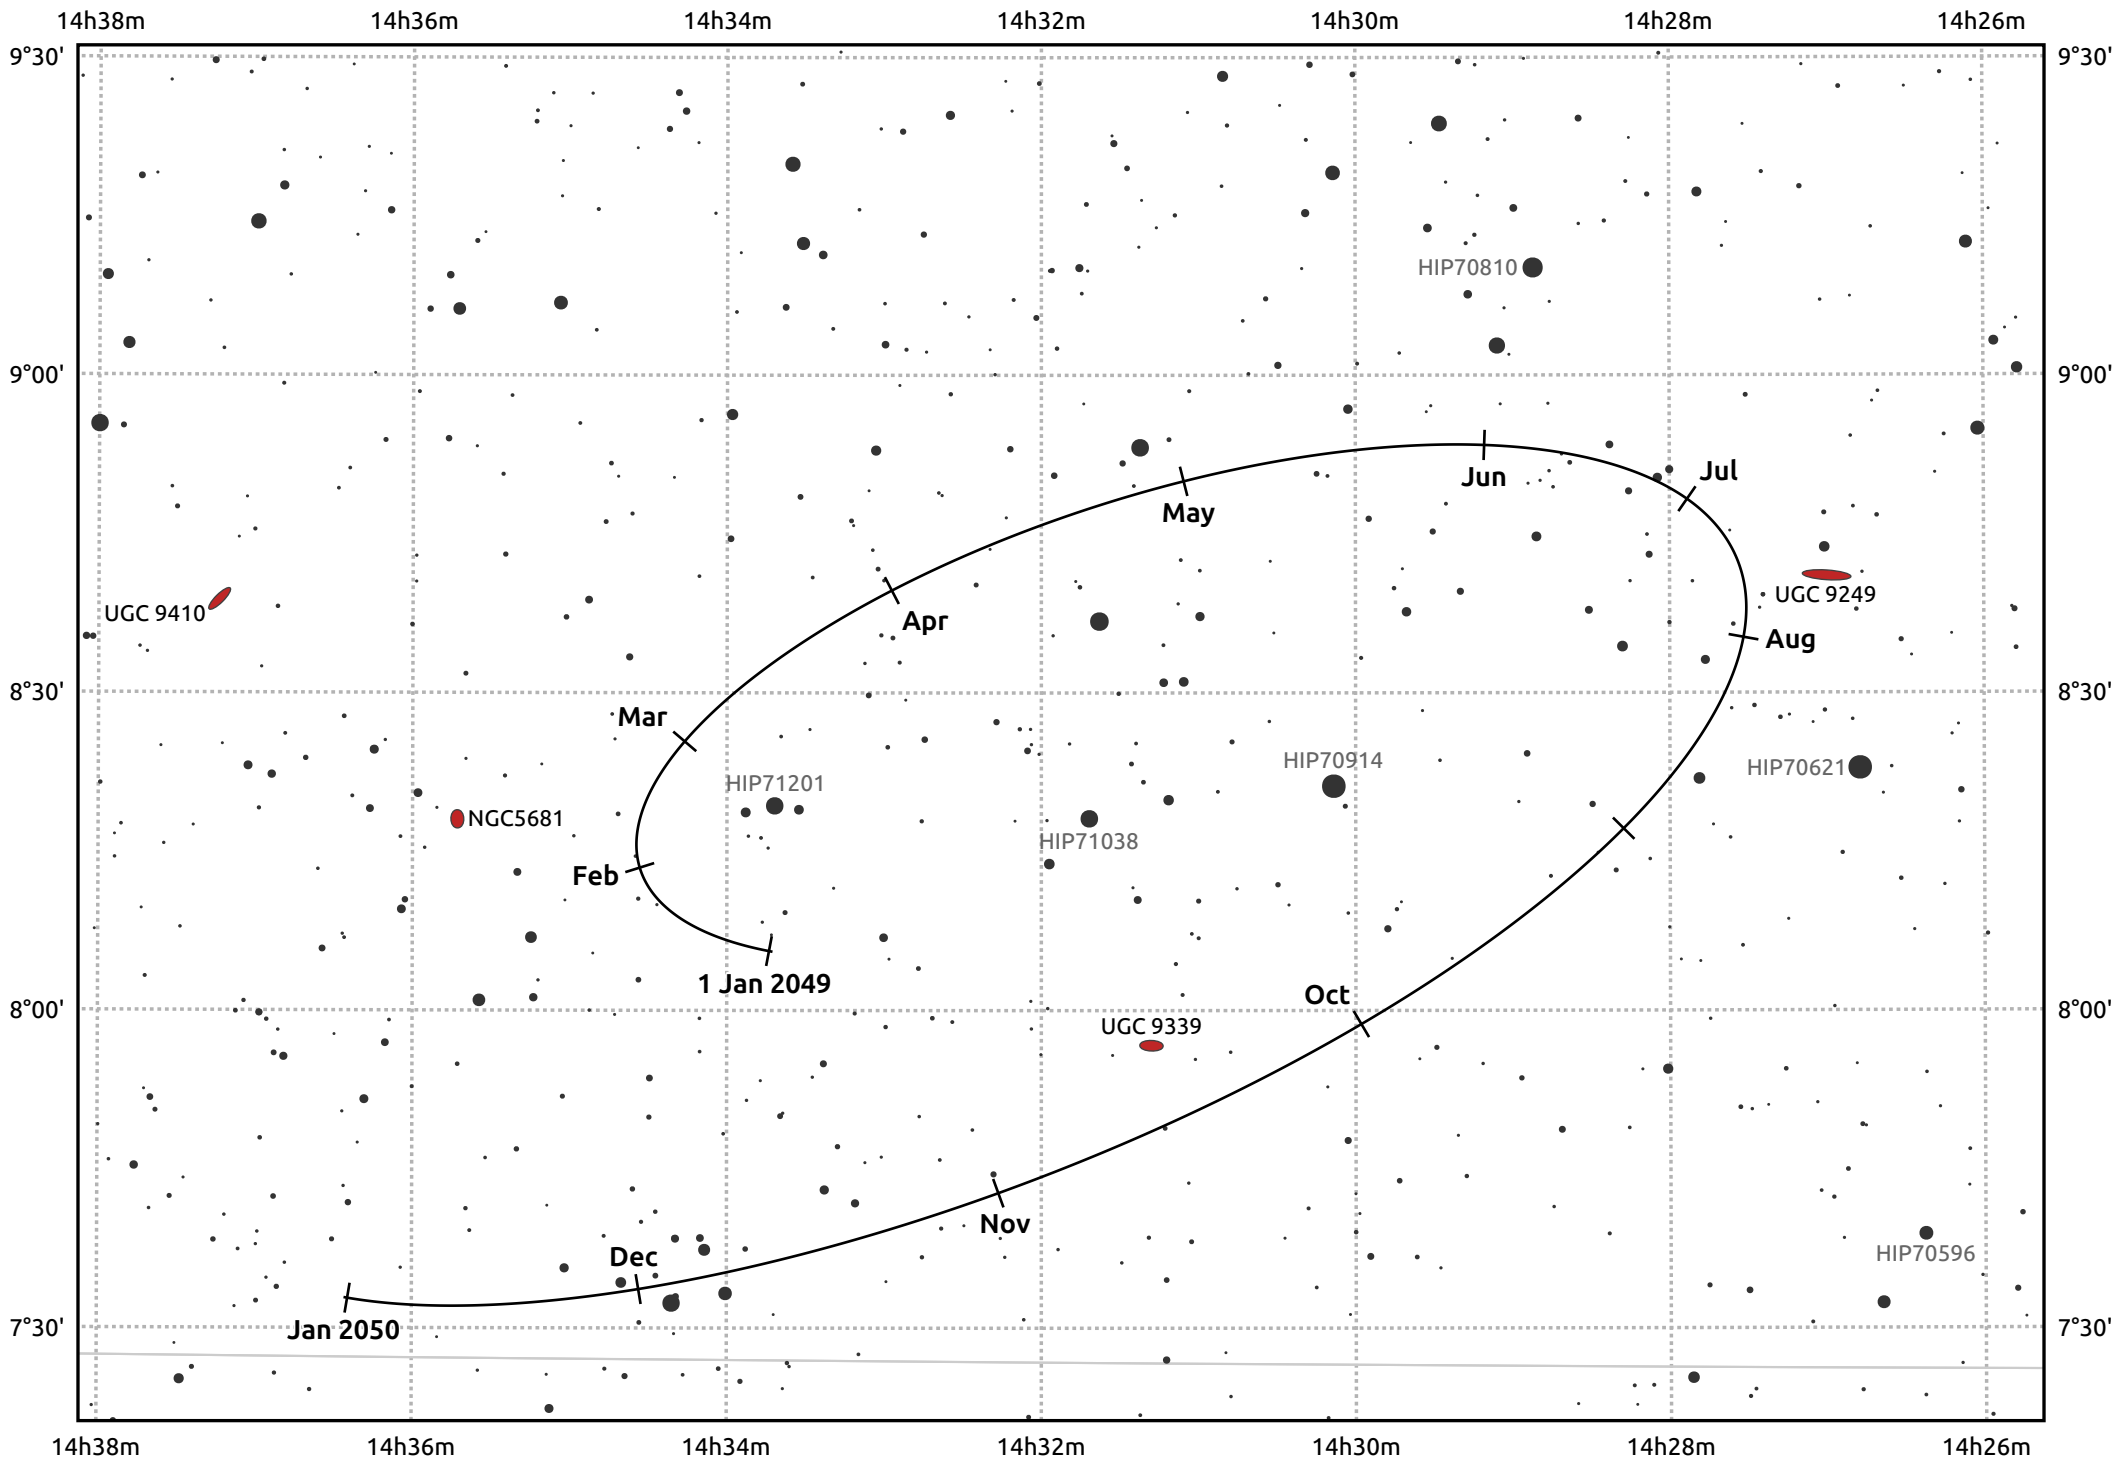

The path of Makemake in 2049

© Dominic Ford 2011–2025. Date markers placed at midnight UTC. Downloaded from <https://in-the-sky.org>

Magnitude scale: · 14.0 · 13.0 · 12.0 · 11.0 · 10.0 · 9.0 · 8.0 · 7.0

— Ecliptic Plane

● Galaxy
 ■ Bright nebula
 ● Open cluster
 ⊕ Globular cluster
 ⊕ Planetary nebula

Date	Mag
2049 Jan 1	17.1
2049 Apr 1	17.0
2049 Jul 1	17.1
2049 Oct 1	17.1
2050 Jan 1	17.1