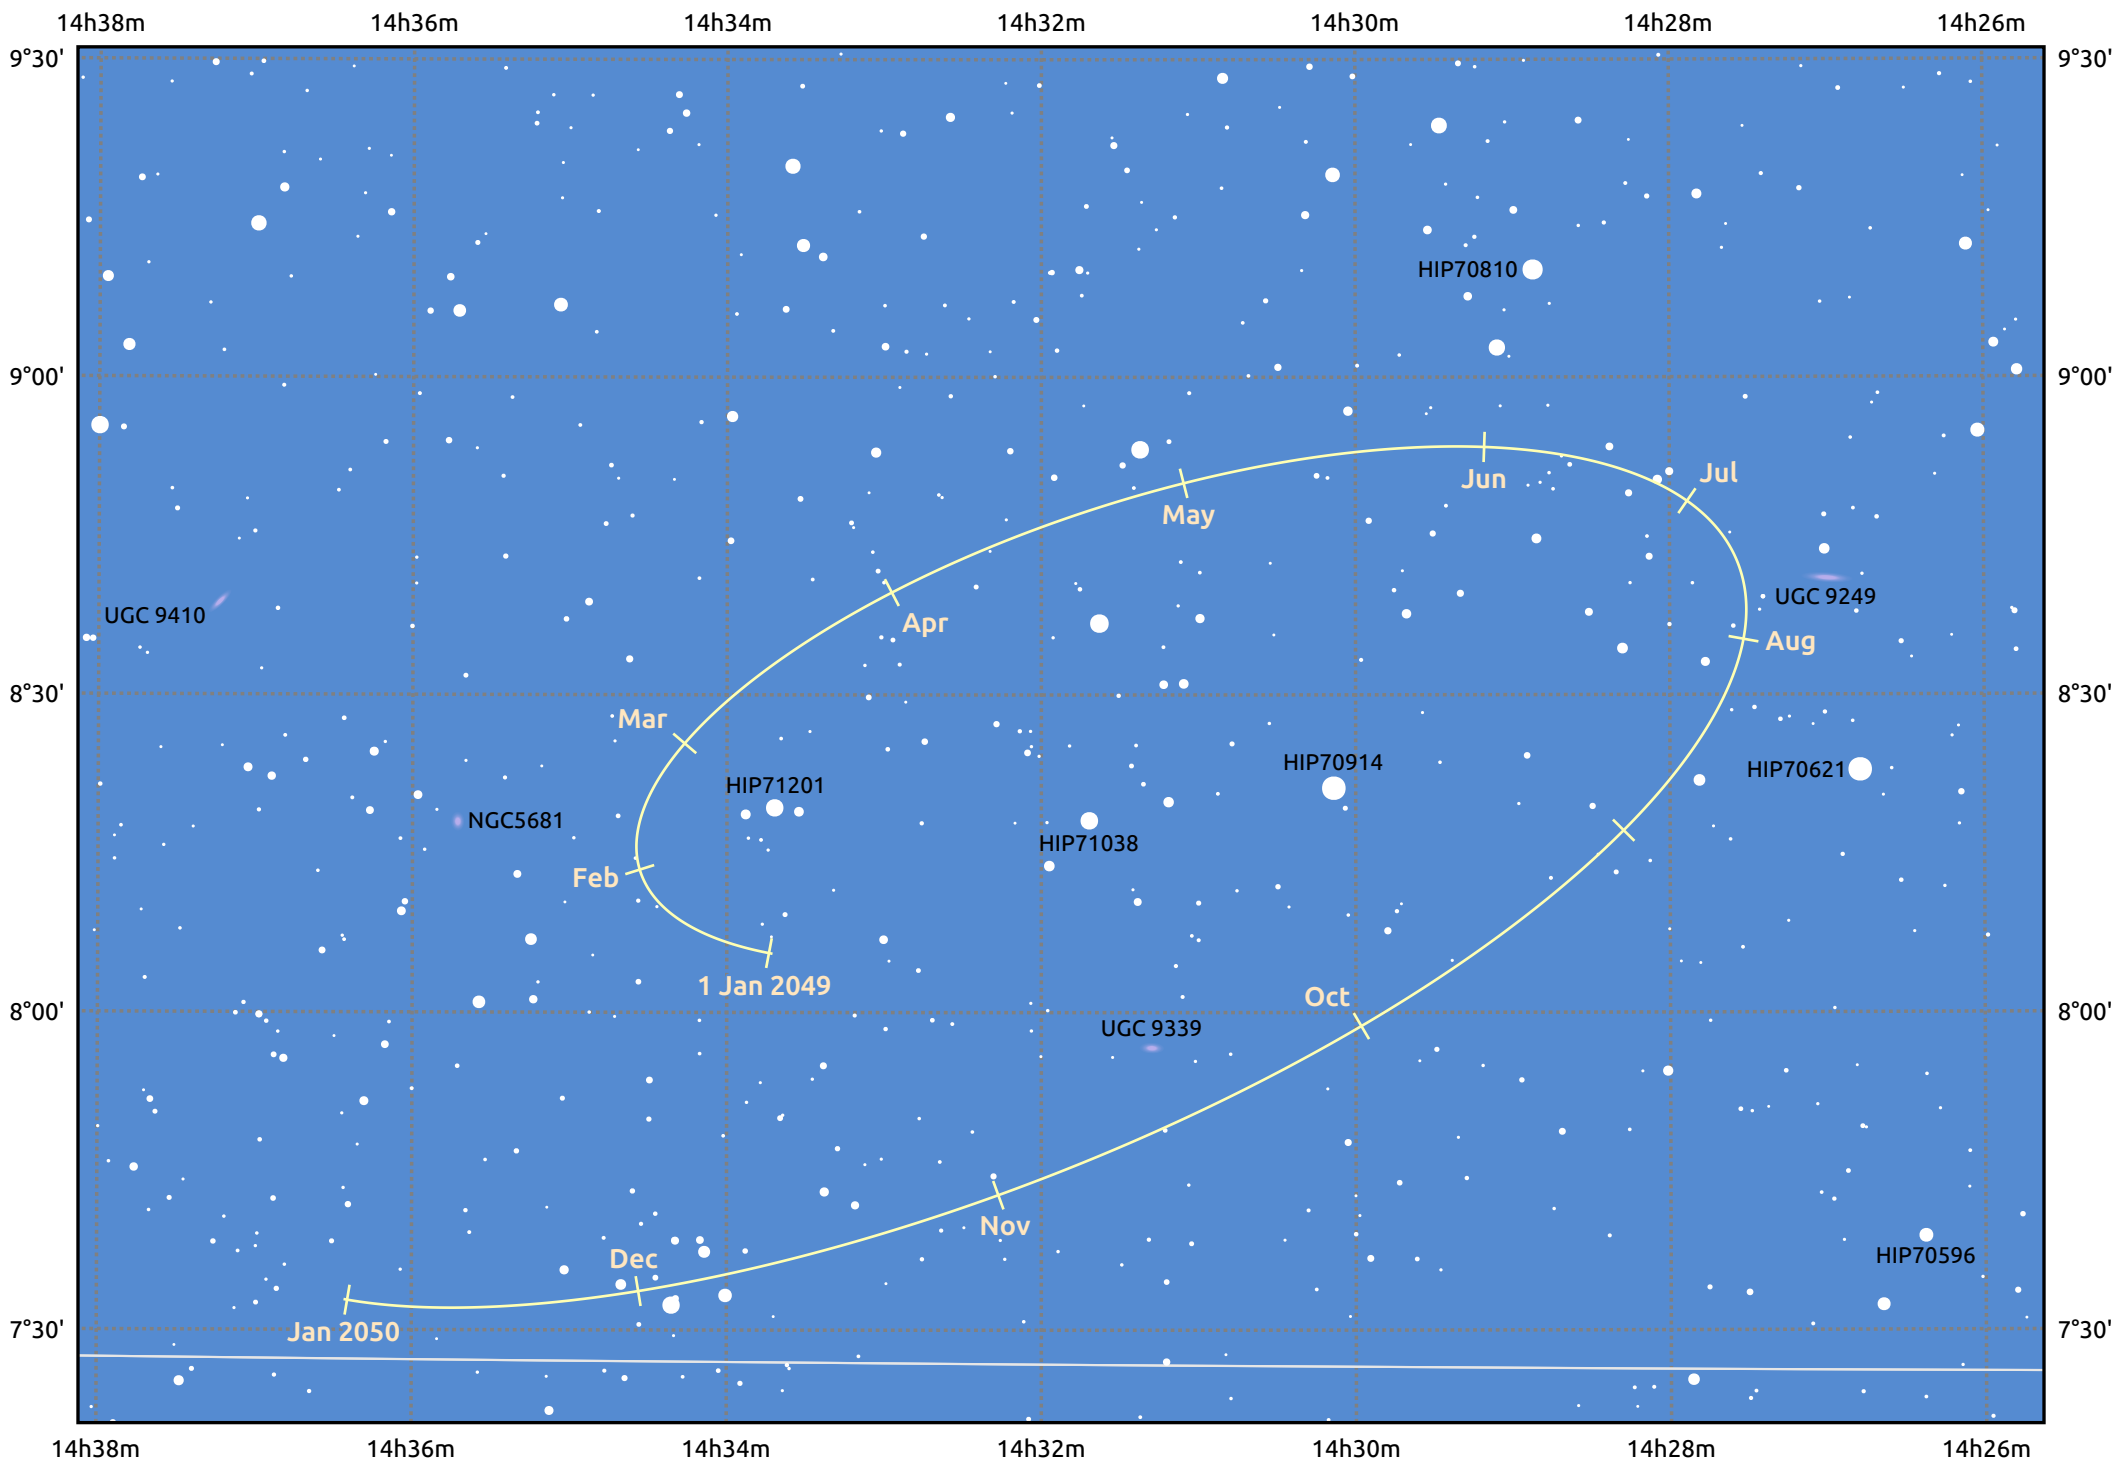

The path of Makemake in 2049

© Dominic Ford 2011–2025. Date markers placed at midnight UTC. Downloaded from <https://in-the-sky.org>

Magnitude scale: · 14.0 · 13.0 · 12.0 · 11.0 · 10.0 ● 9.0 ● 8.0 ● 7.0

— Ecliptic Plane

Galaxy Bright nebula Open cluster Globular cluster Planetary nebula

Date	Mag
2049 Jan 1	17.1
2049 Apr 1	17.0
2049 Jul 1	17.1
2049 Oct 1	17.1
2050 Jan 1	17.1