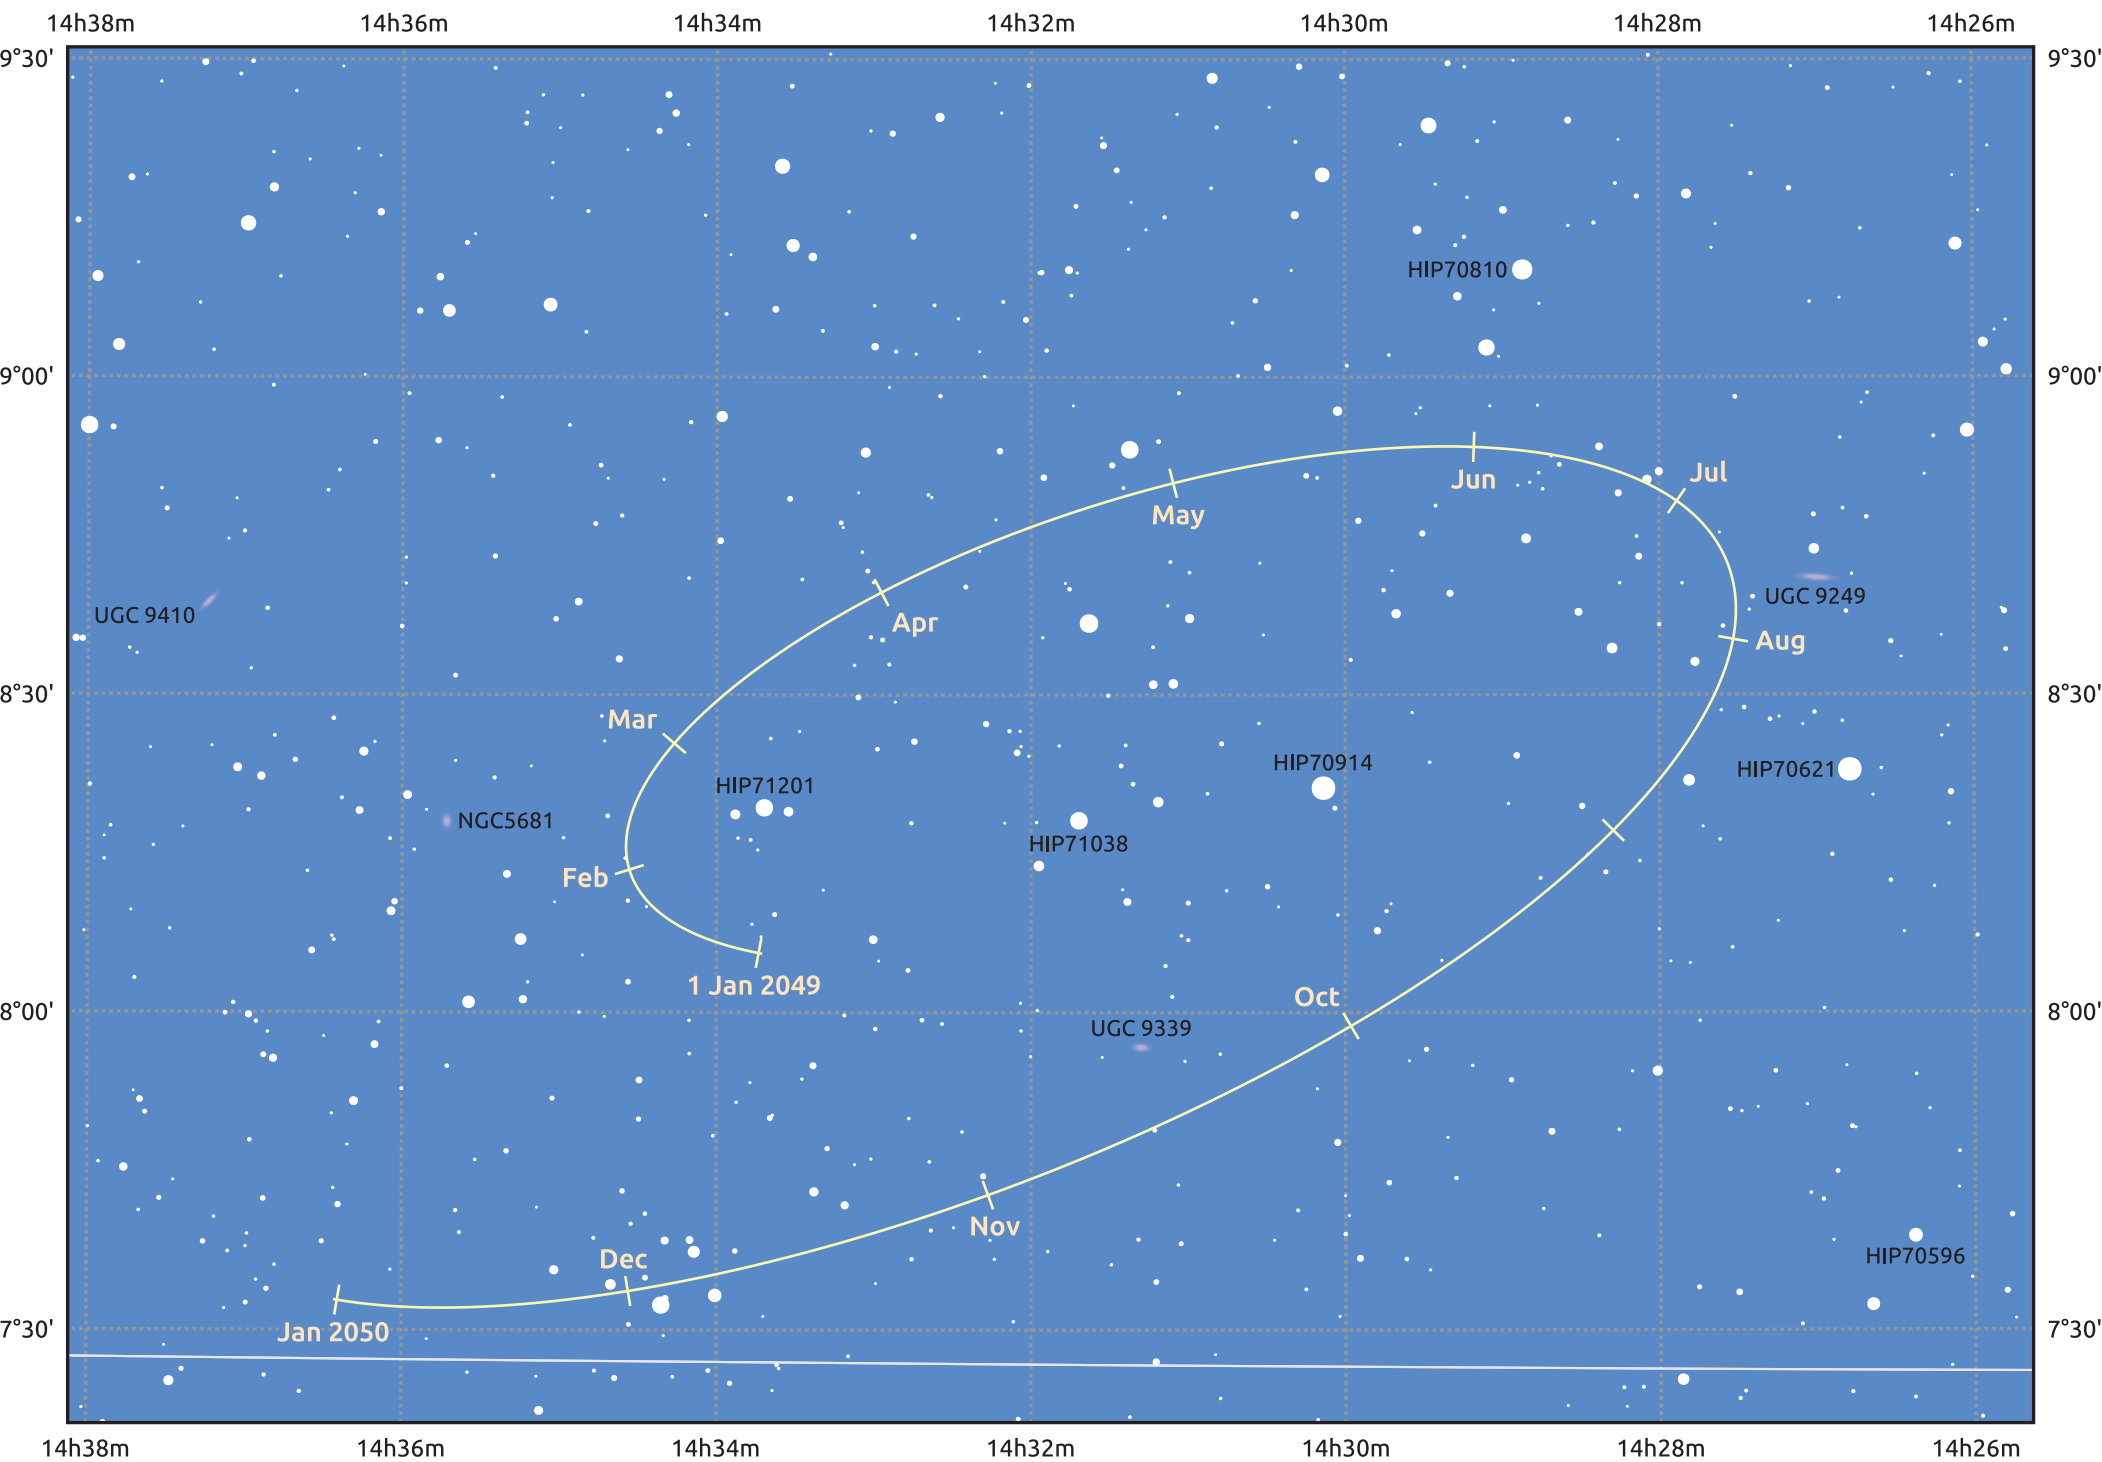

The path of Makemake in 2049

© Dominic Ford 2011–2025. Date markers placed at midnight UTC. Downloaded from <https://in-the-sky.org>

Magnitude scale: 14.0 13.0 12.0 11.0 10.0 9.0 8.0 7.0

— Ecliptic Plane

Galaxy Bright nebula Open cluster Globular cluster Planetary nebula

| Date | Mag |
|------------|------|
| 2049 Jan 1 | 17.1 |
| 2049 Apr 1 | 17.0 |
| 2049 Jul 1 | 17.1 |
| 2049 Oct 1 | 17.1 |
| 2050 Jan 1 | 17.1 |