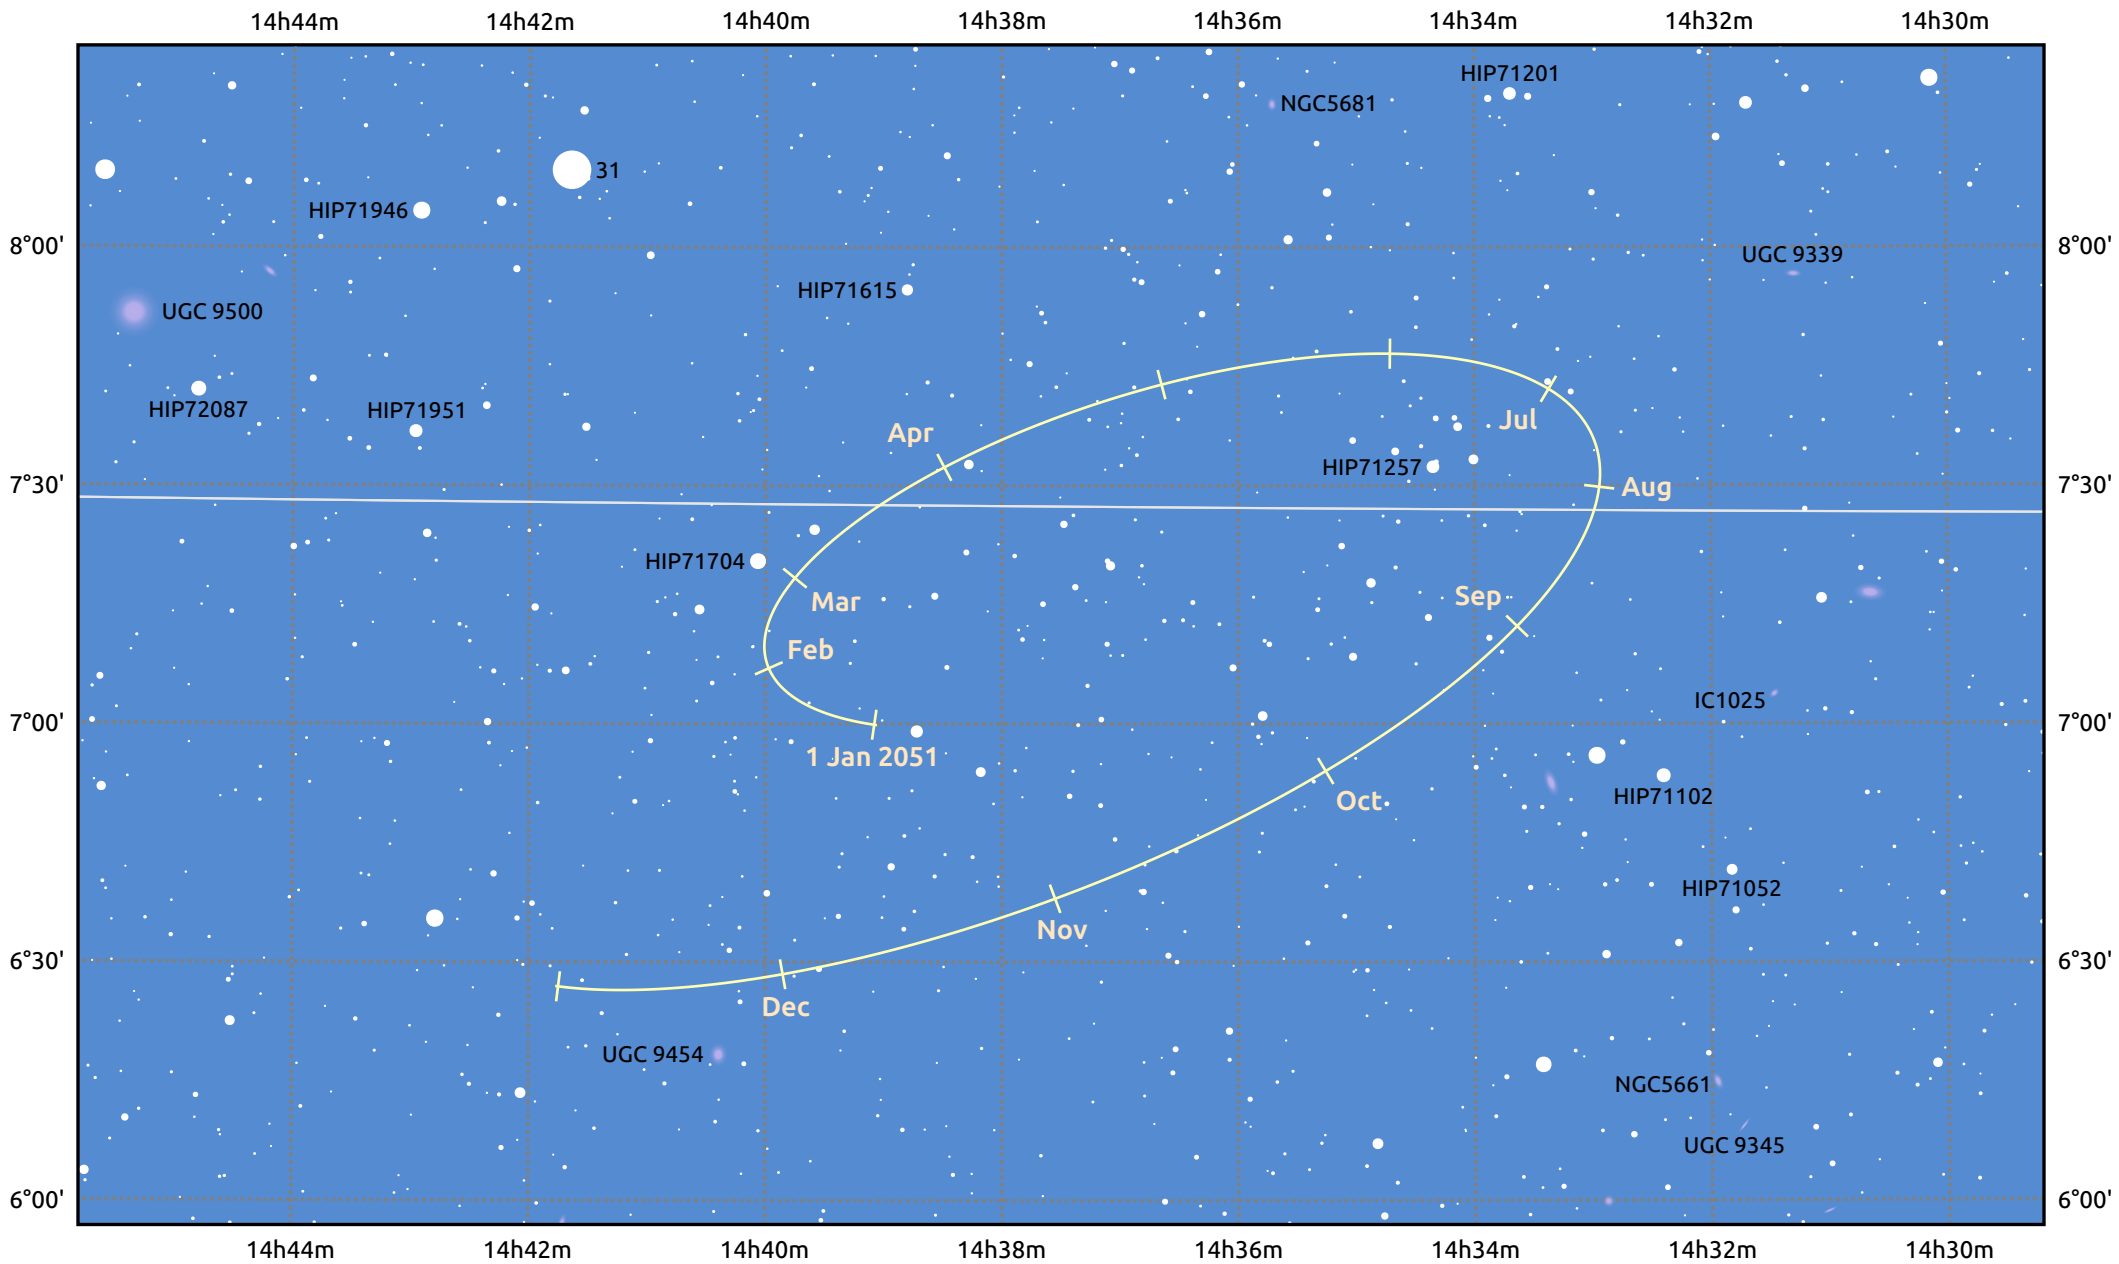

# The path of Makemake in 2051

© Dominic Ford 2011–2025. Date markers placed at midnight UTC. Downloaded from <https://in-the-sky.org>

Magnitude scale: 14.0 13.0 12.0 11.0 10.0 9.0 8.0 7.0 6.0 5.0 4.0

— Ecliptic Plane

Galaxy

Bright nebula

Open cluster

Globular cluster

Planetary nebula

Date	Mag
2051 Jan 1	17.1
2051 Apr 1	17.0
2051 Jul 1	17.1
2051 Oct 1	17.1
2052 Jan 1	17.1