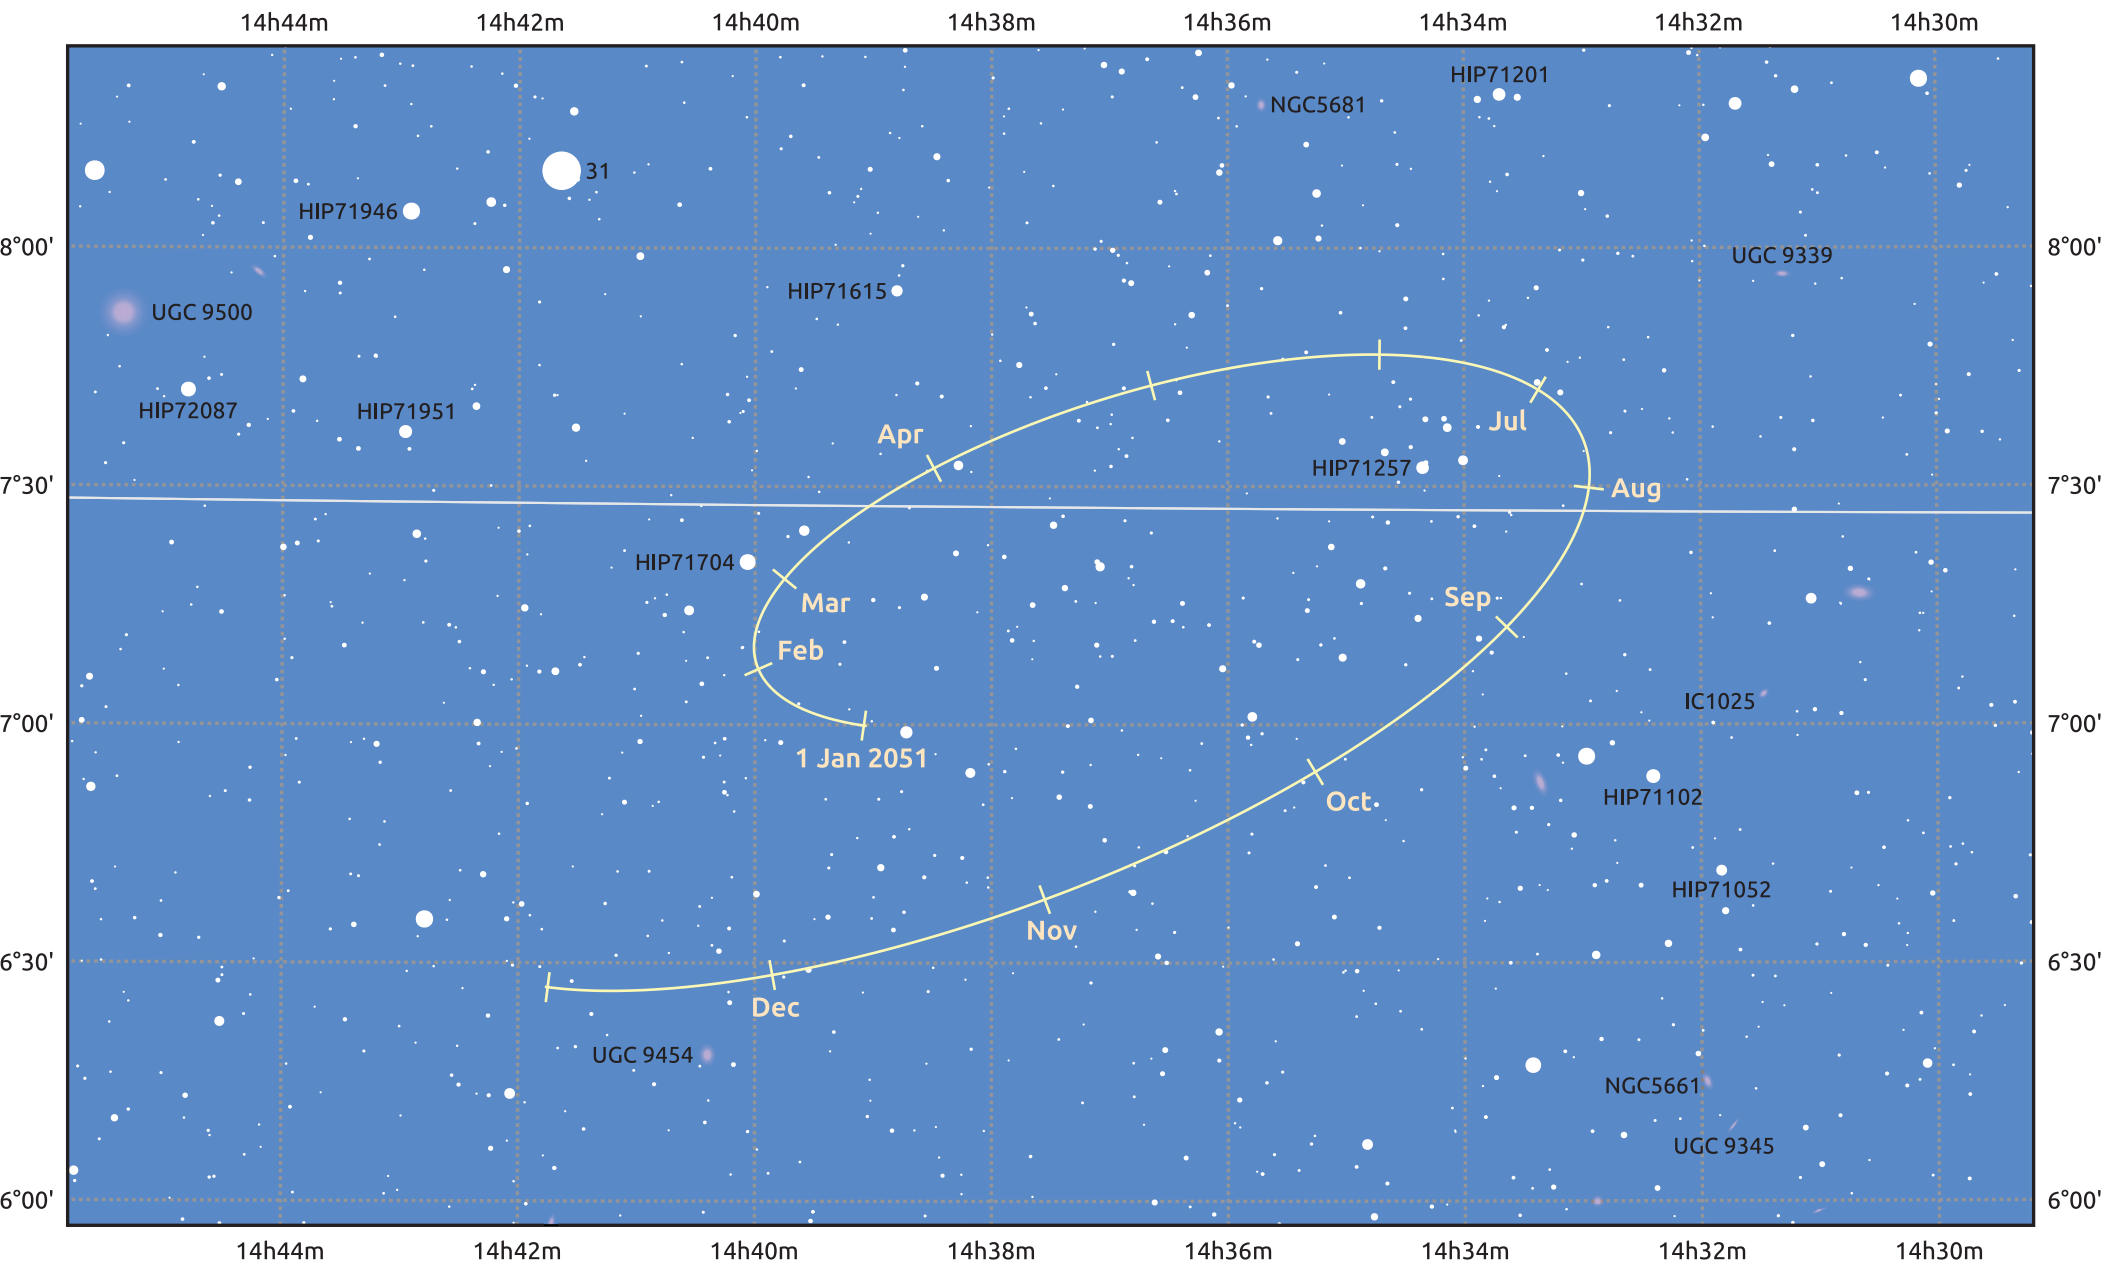

The path of Makemake in 2051

© Dominic Ford 2011–2025. Date markers placed at midnight UTC. Downloaded from <https://in-the-sky.org>

Magnitude scale: 14.0 13.0 12.0 11.0 10.0 9.0 8.0 7.0 6.0 5.0 4.0

— Ecliptic Plane

Galaxy Bright nebula Open cluster Globular cluster Planetary nebula

Date	Mag
2051 Jan 1	17.1
2051 Apr 1	17.0
2051 Jul 1	17.1
2051 Oct 1	17.1
2052 Jan 1	17.1