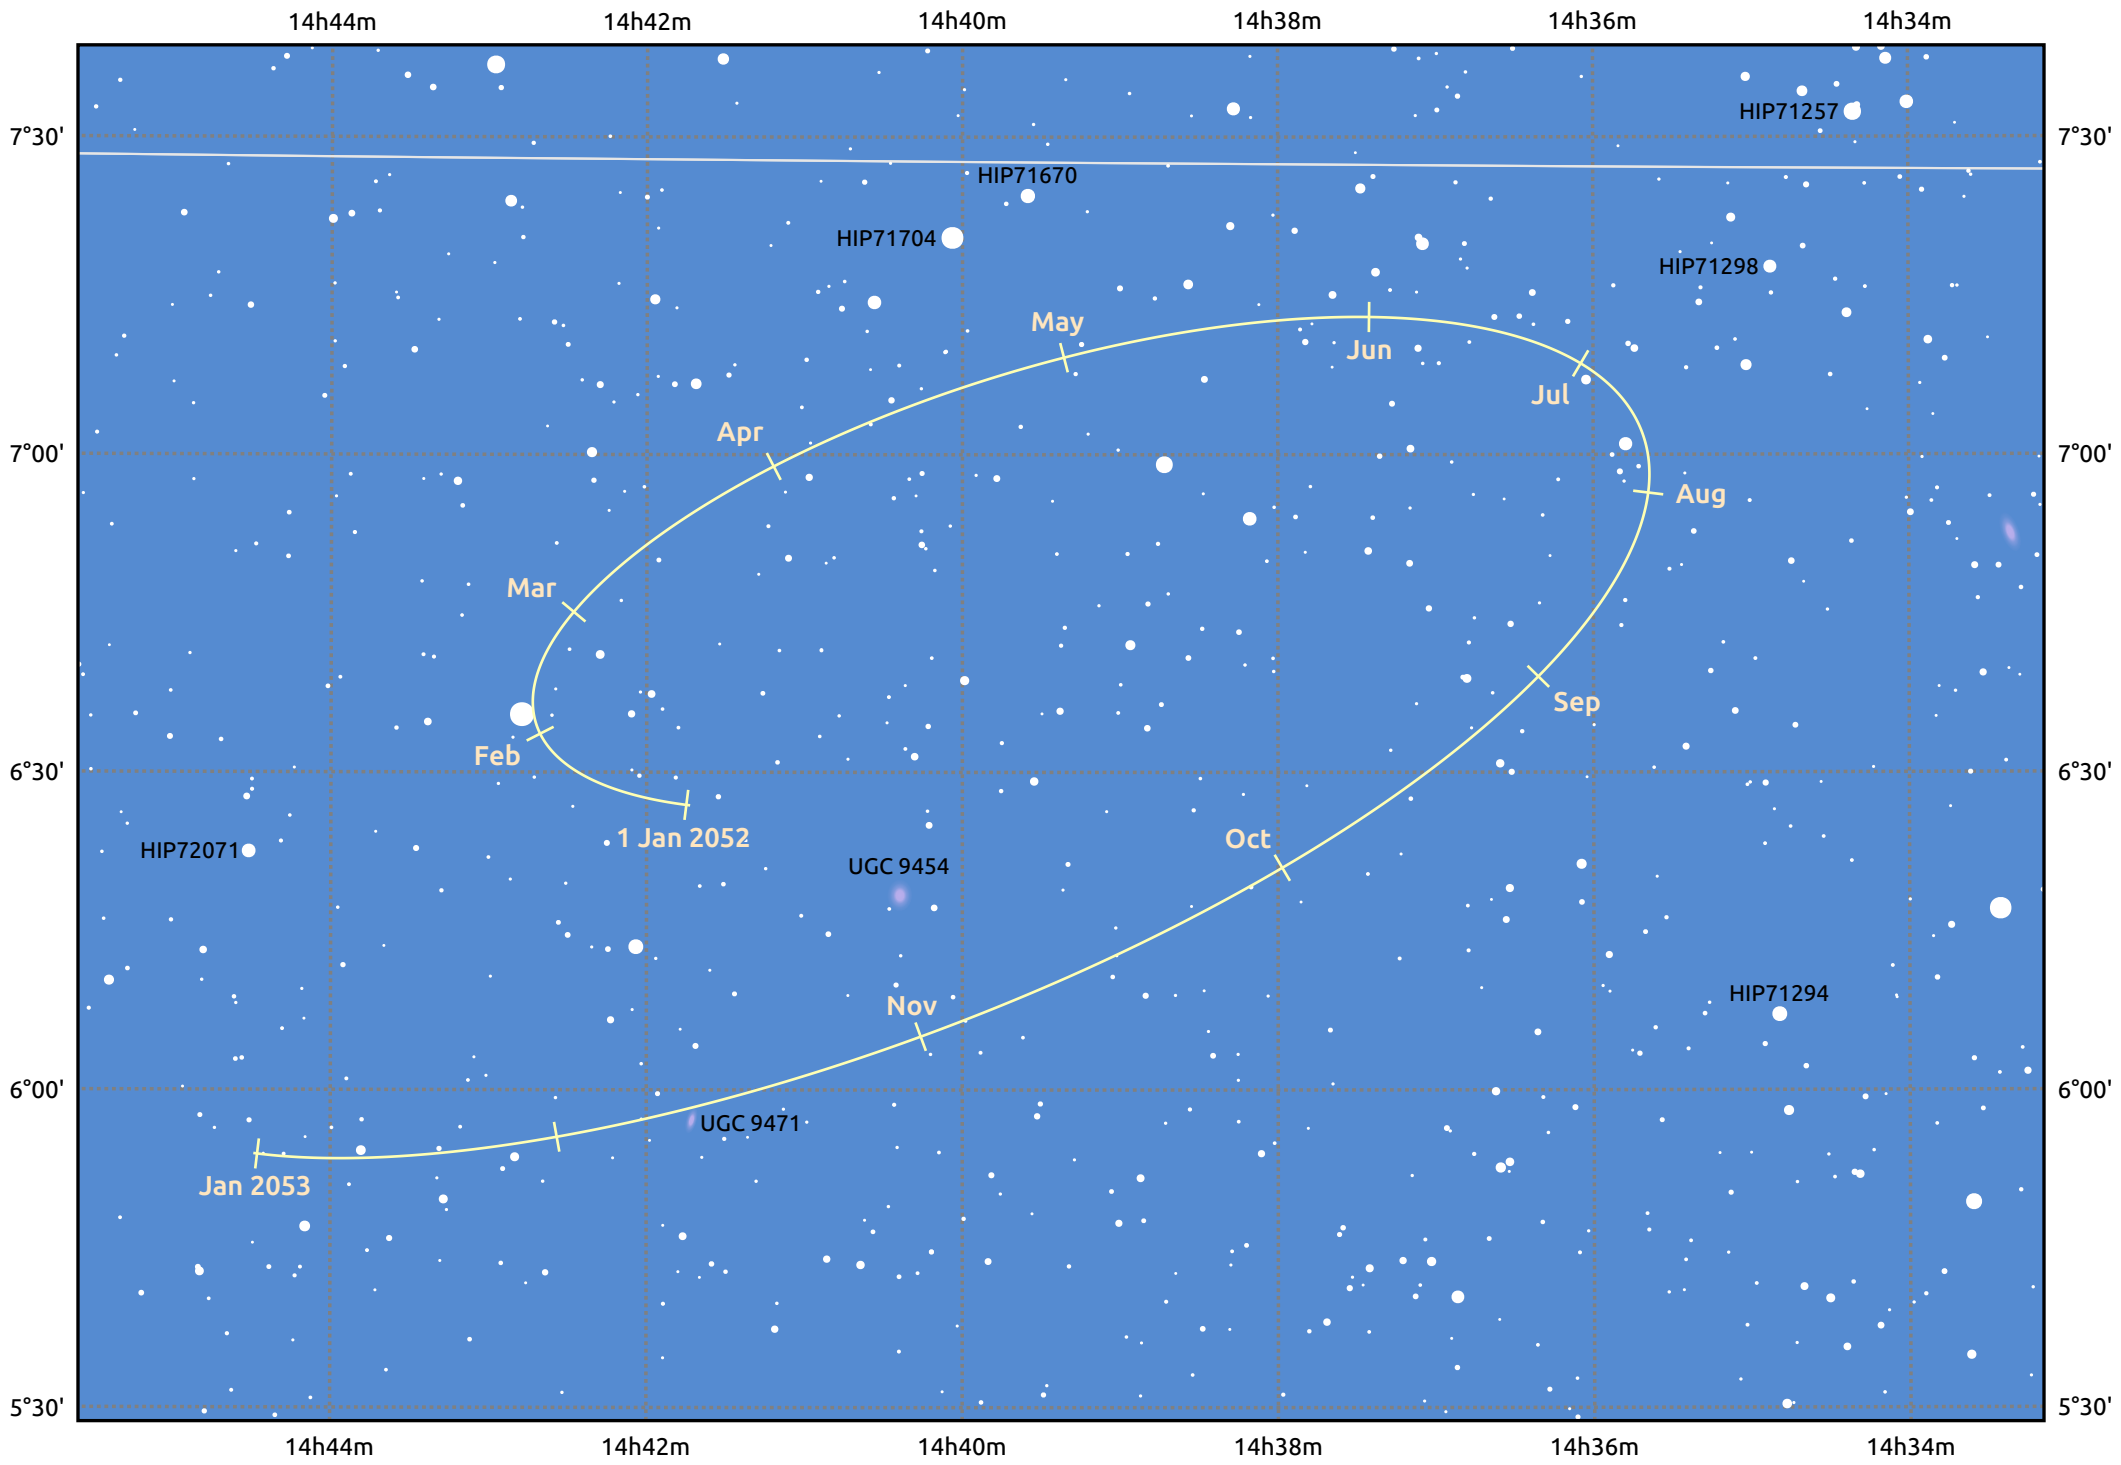

The path of Makemake in 2052

© Dominic Ford 2011–2025. Date markers placed at midnight UTC. Downloaded from <https://in-the-sky.org>

Magnitude scale: ·14.0 ·13.0 ·12.0 ·11.0 ·10.0 ●9.0 ●8.0 ●7.0

— Ecliptic Plane

Galaxy Bright nebula Open cluster Globular cluster Planetary nebula

Date	Mag
2052 Jan 1	17.1
2052 Apr 1	17.0
2052 Jul 1	17.1
2052 Oct 1	17.1
2053 Jan 1	17.1