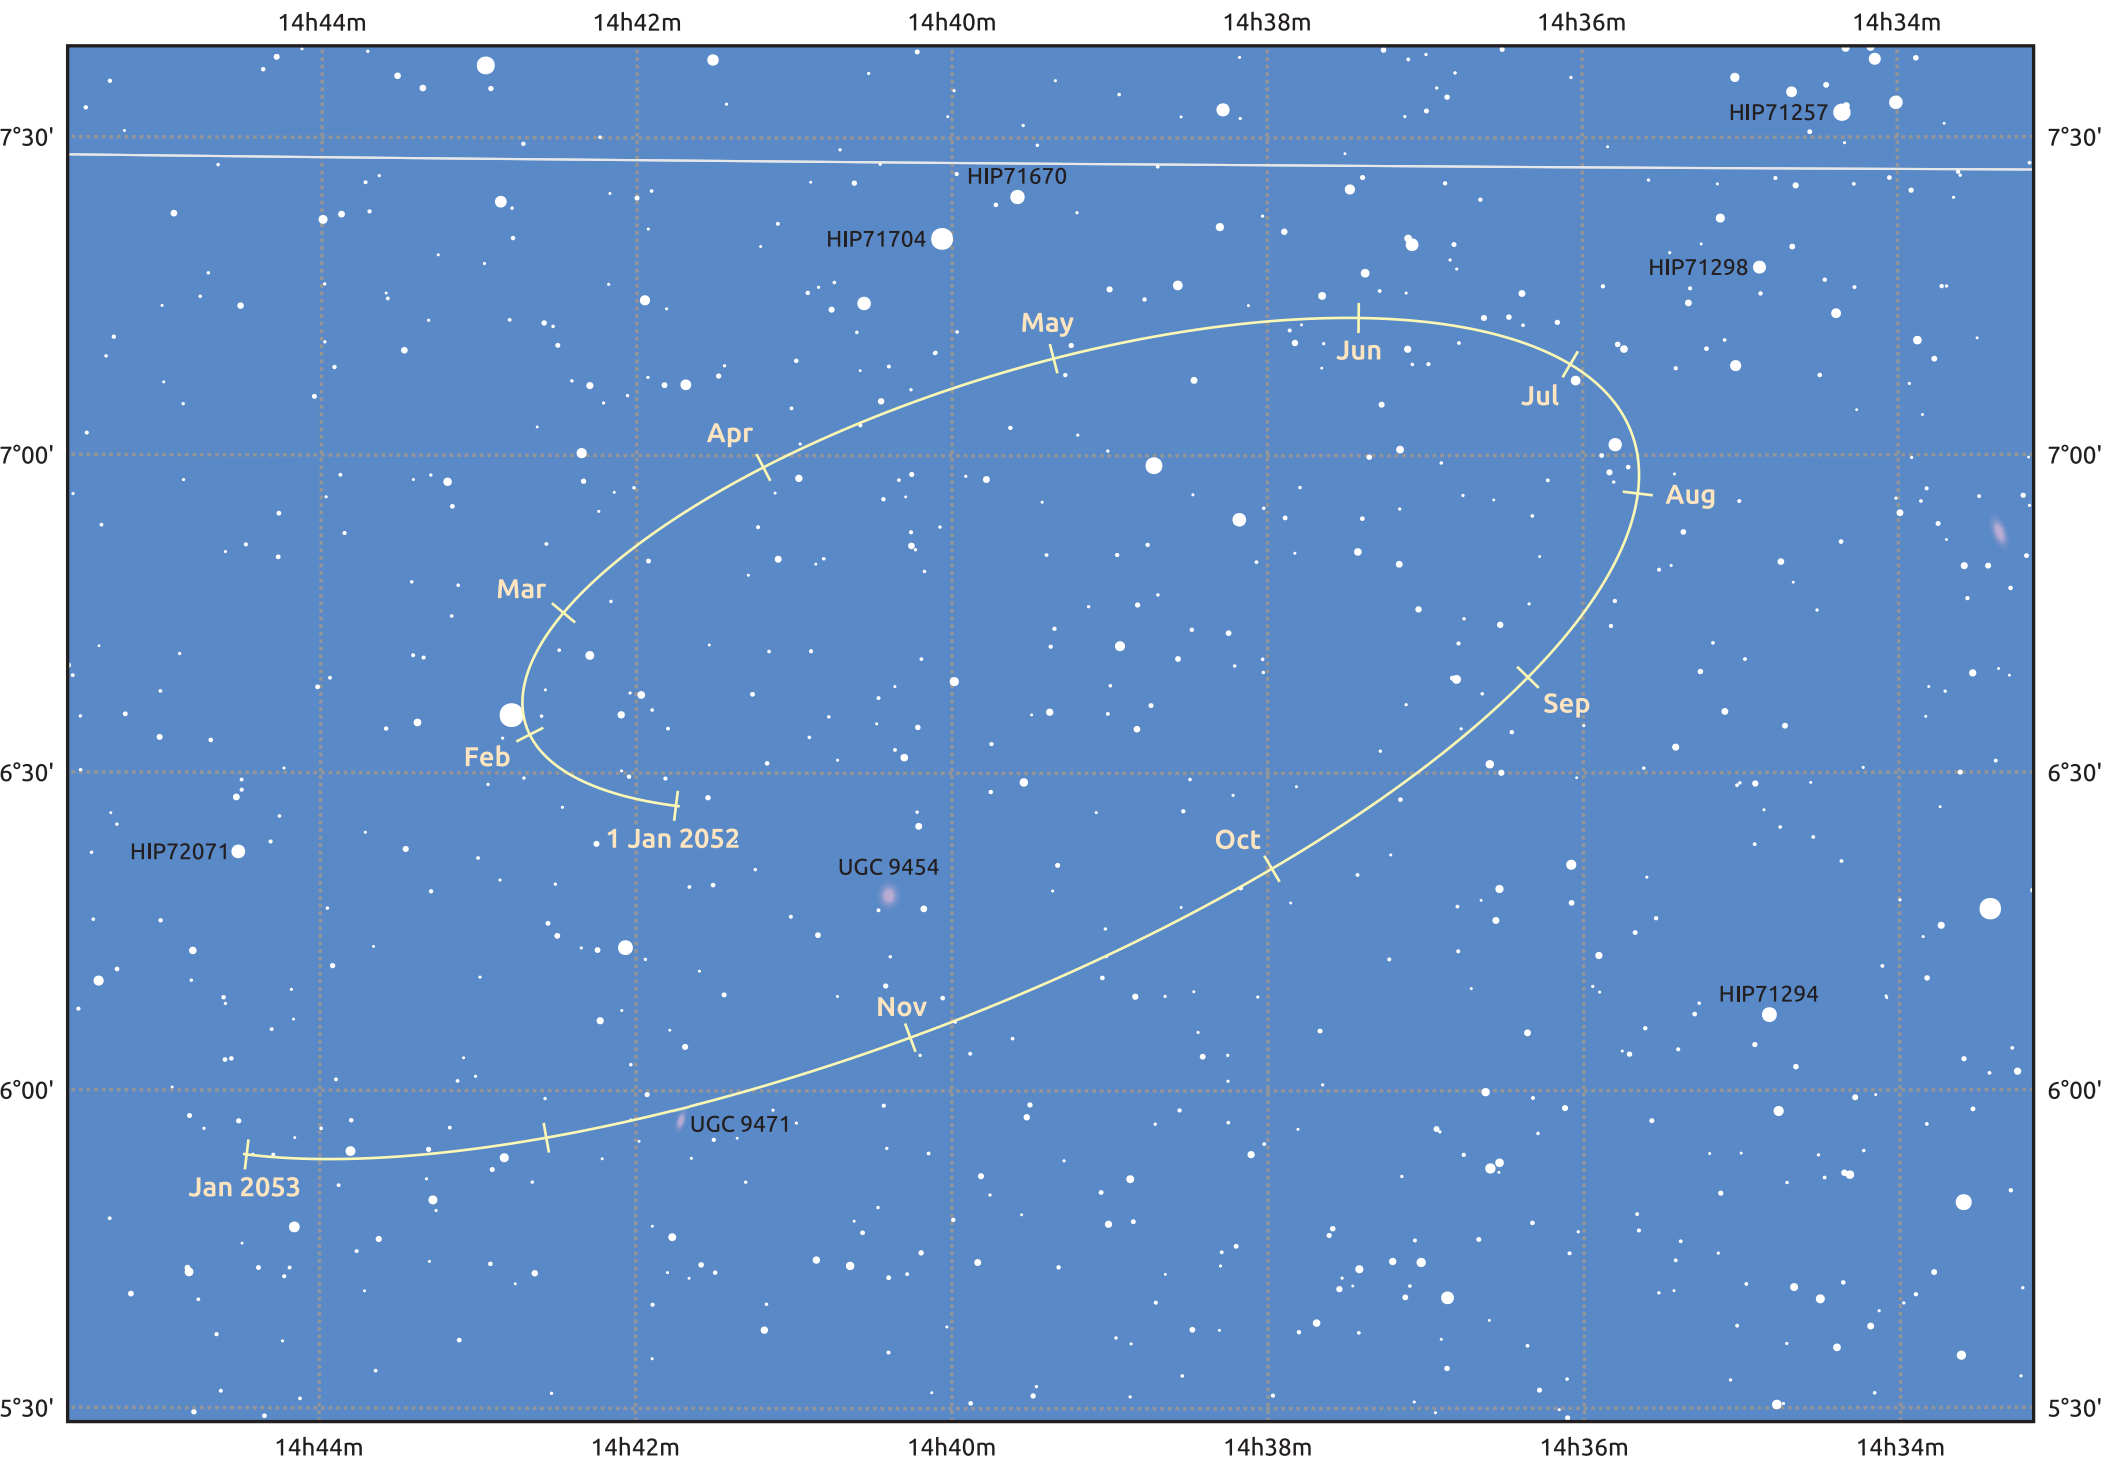

The path of Makemake in 2052

© Dominic Ford 2011–2025. Date markers placed at midnight UTC. Downloaded from <https://in-the-sky.org>

Magnitude scale: • 14.0 • 13.0 • 12.0 • 11.0 • 10.0 • 9.0 • 8.0 • 7.0

— Ecliptic Plane

Galaxy Bright nebula Open cluster Globular cluster Planetary nebula

Date	Mag
2052 Jan 1	17.1
2052 Apr 1	17.0
2052 Jul 1	17.1
2052 Oct 1	17.1
2053 Jan 1	17.1