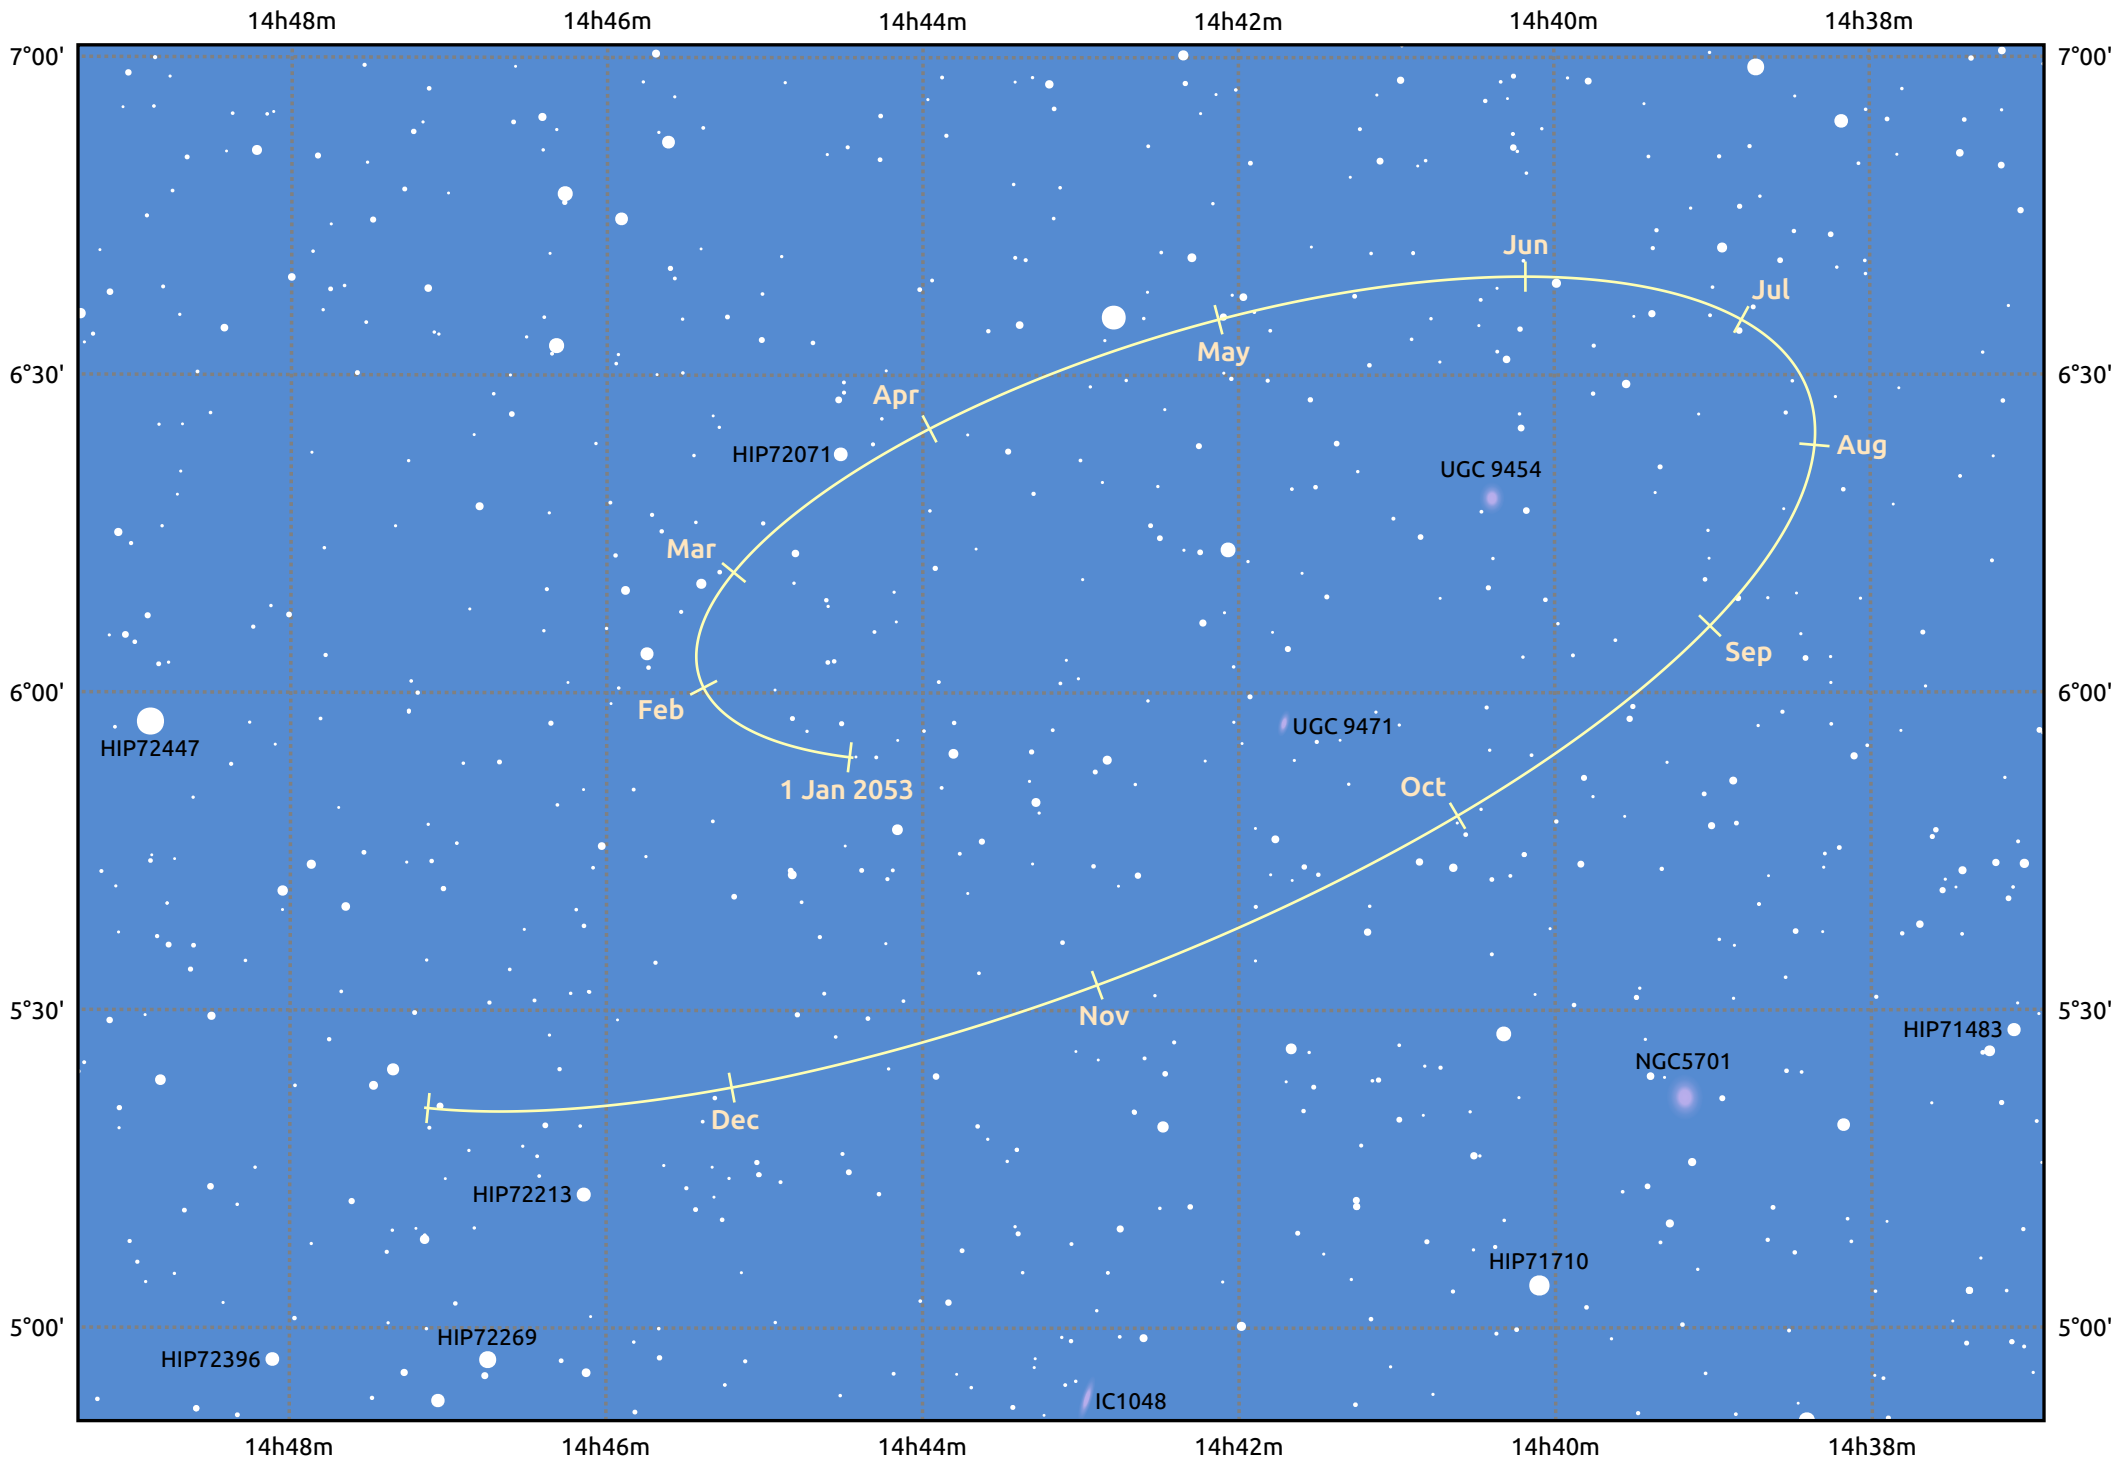

The path of Makemake in 2053

© Dominic Ford 2011–2025. Date markers placed at midnight UTC. Downloaded from <https://in-the-sky.org>

Magnitude scale: · 14.0 · 13.0 · 12.0 · 11.0 · 10.0 · 9.0 · 8.0 · 7.0 · 6.0

— Ecliptic Plane

Galaxy Bright nebula Open cluster Globular cluster Planetary nebula

Date	Mag
2053 Jan 1	17.1
2053 Apr 1	17.0
2053 Jul 1	17.1
2053 Oct 1	17.1
2054 Jan 1	17.1