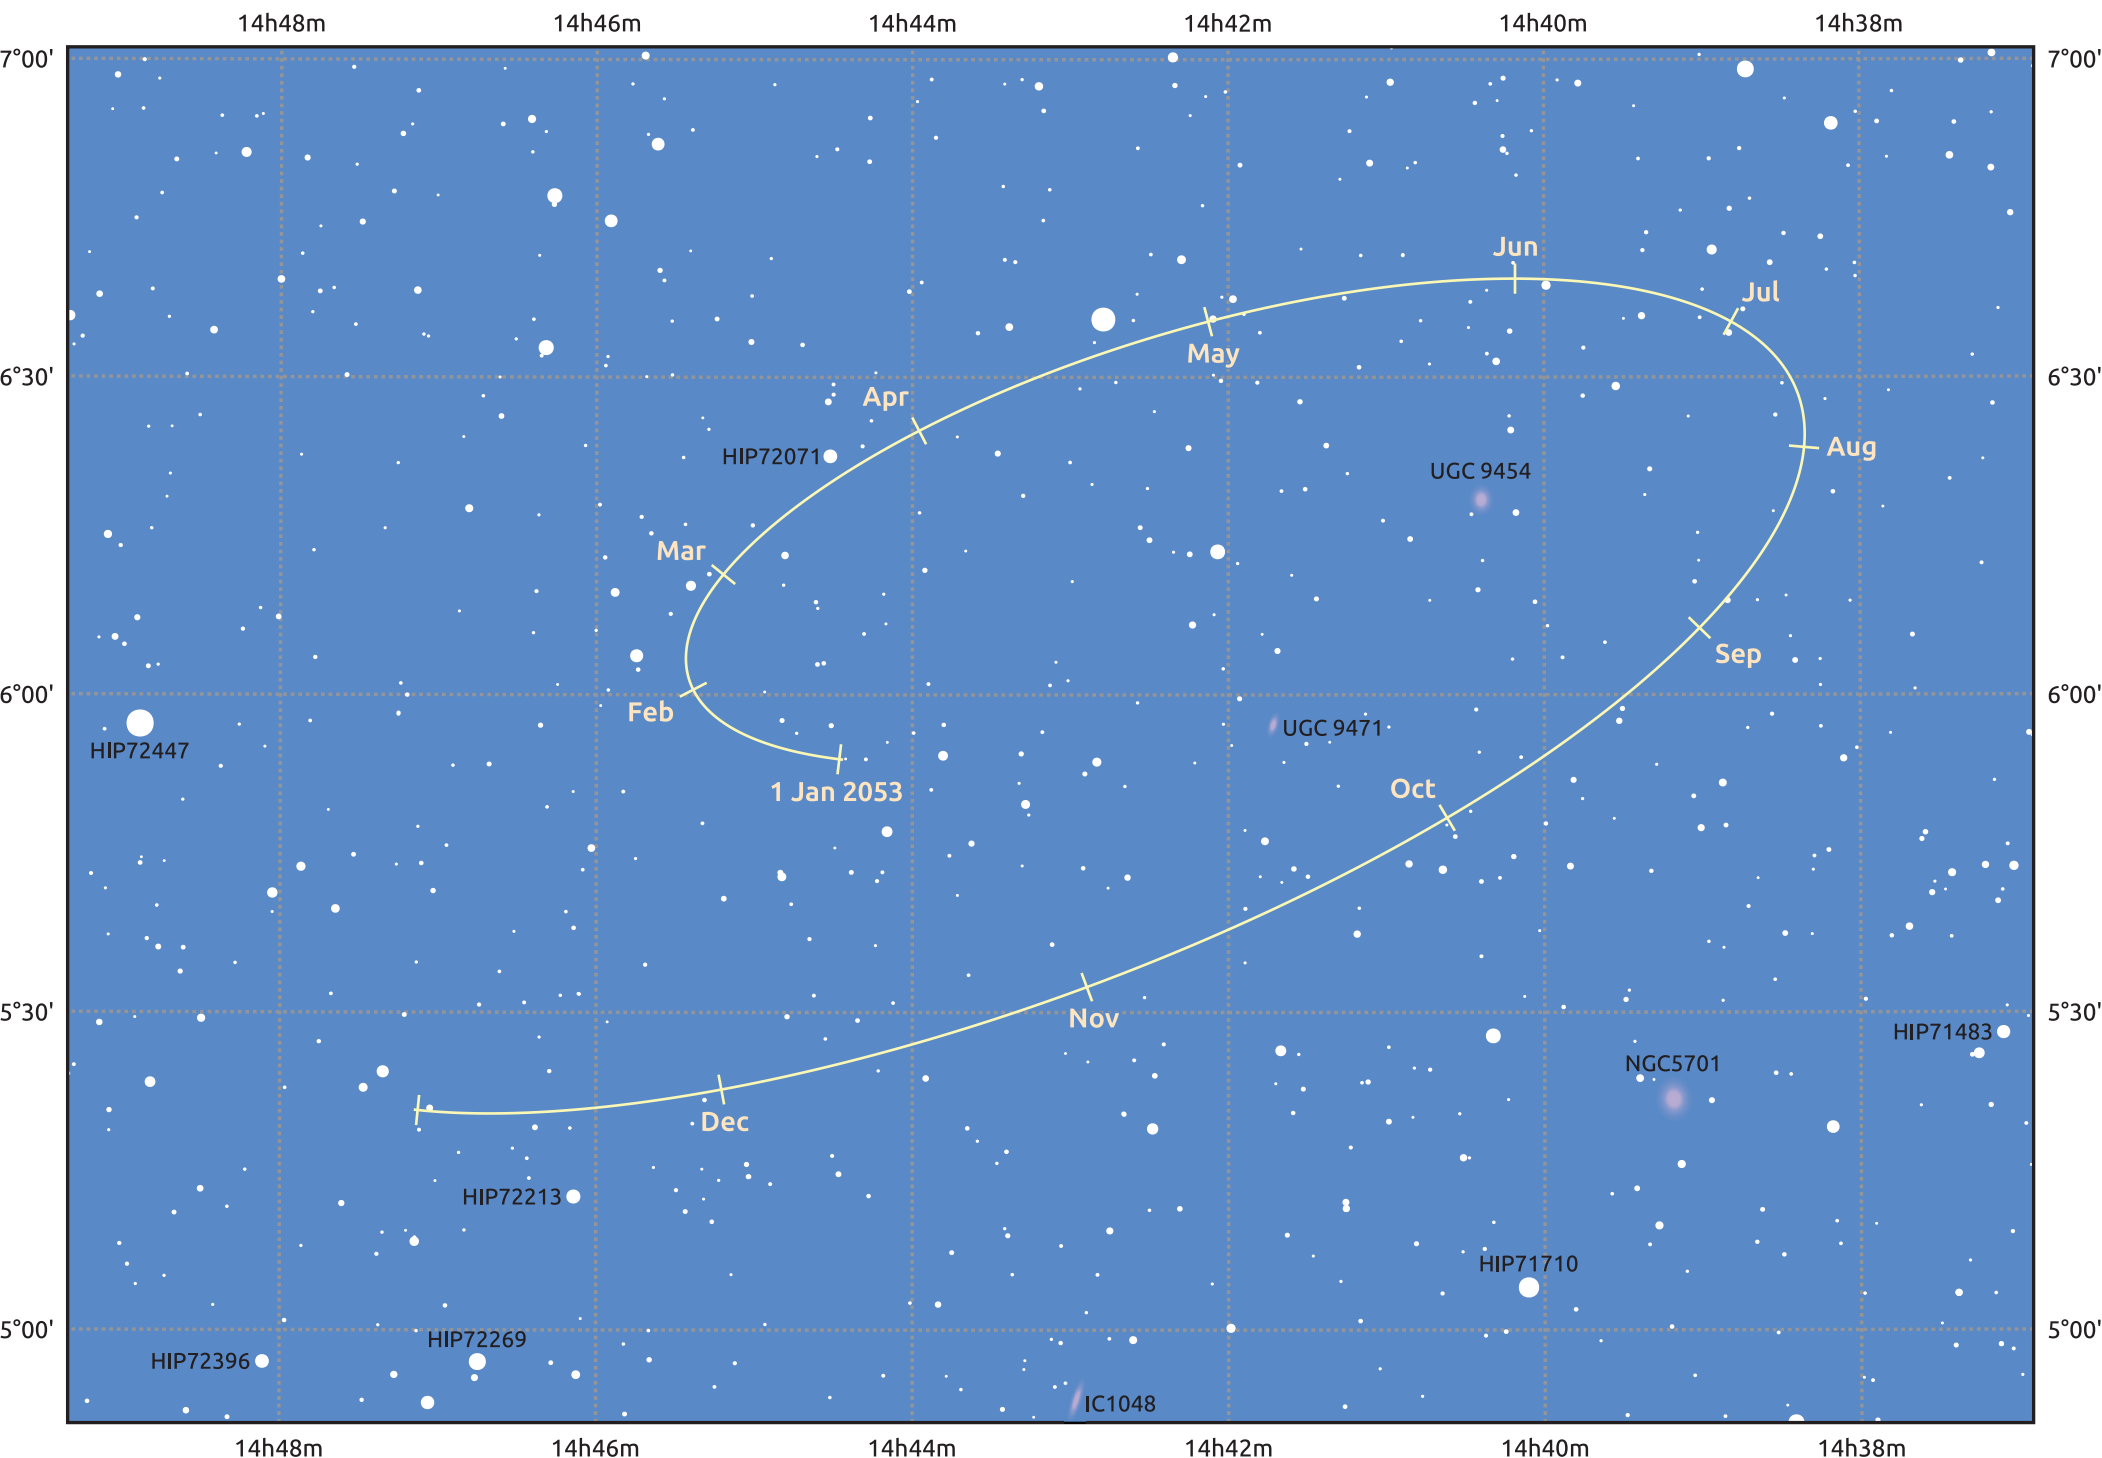

The path of Makemake in 2053

© Dominic Ford 2011–2025. Date markers placed at midnight UTC. Downloaded from <https://in-the-sky.org>

Magnitude scale: 14.0 13.0 12.0 11.0 10.0 9.0 8.0 7.0 6.0

— Ecliptic Plane

Galaxy Bright nebula Open cluster Globular cluster Planetary nebula

Date	Mag
2053 Jan 1	17.1
2053 Apr 1	17.0
2053 Jul 1	17.1
2053 Oct 1	17.1
2054 Jan 1	17.1