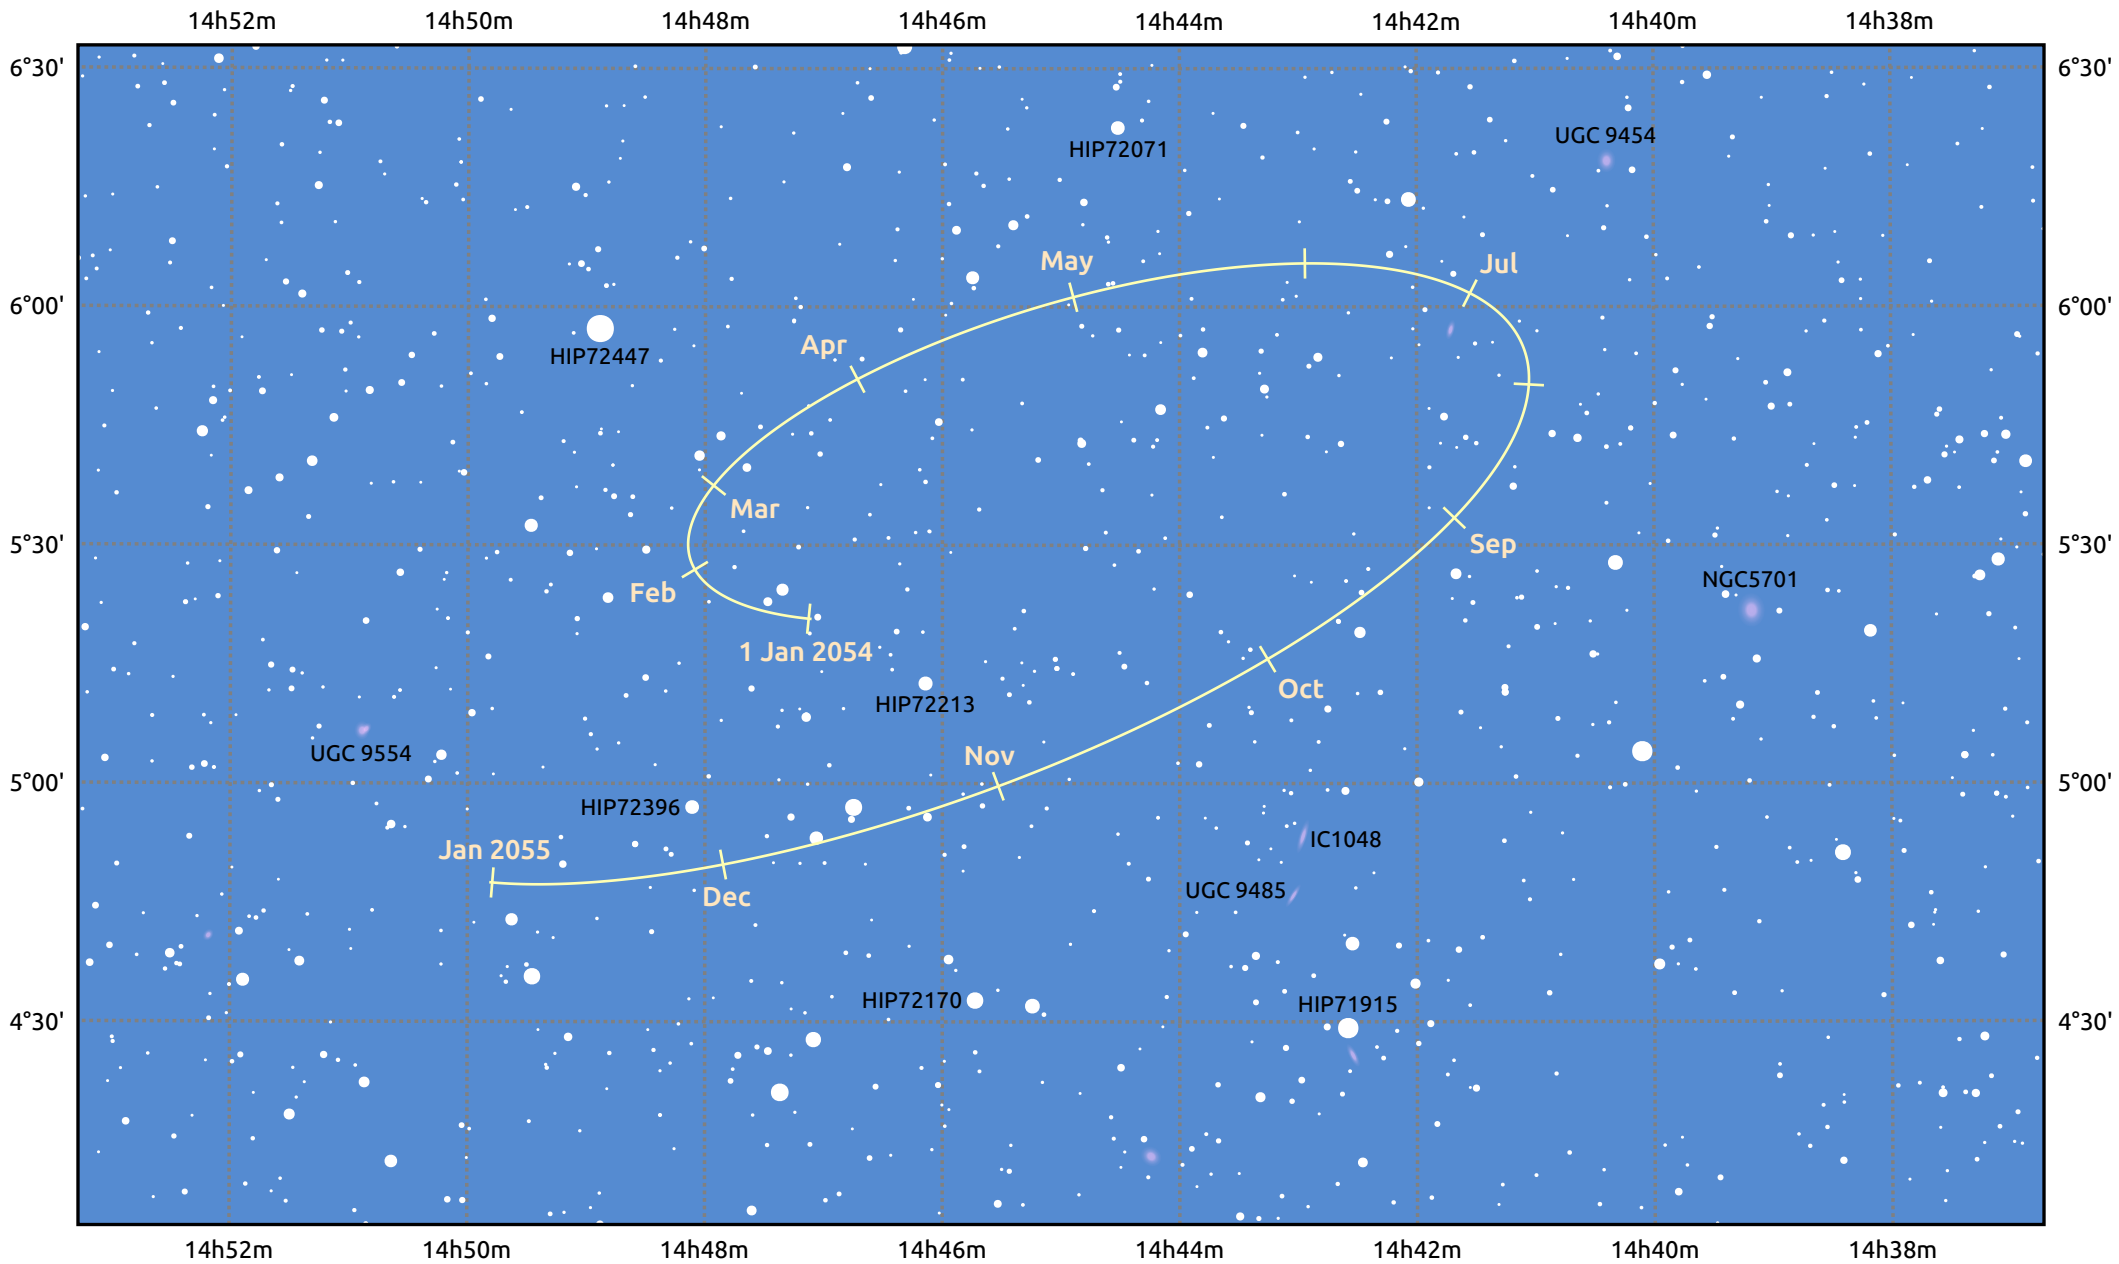

The path of Makemake in 2054

© Dominic Ford 2011–2025. Date markers placed at midnight UTC. Downloaded from <https://in-the-sky.org>

Magnitude scale: · 14.0 · 13.0 · 12.0 · 11.0 · 10.0 · 9.0 ● 8.0 ● 7.0 ● 6.0

— Ecliptic Plane

Galaxy Bright nebula Open cluster Globular cluster Planetary nebula

Date	Mag
2054 Jan 1	17.1
2054 Apr 1	17.0
2054 Jul 1	17.1
2054 Oct 1	17.1
2055 Jan 1	17.1