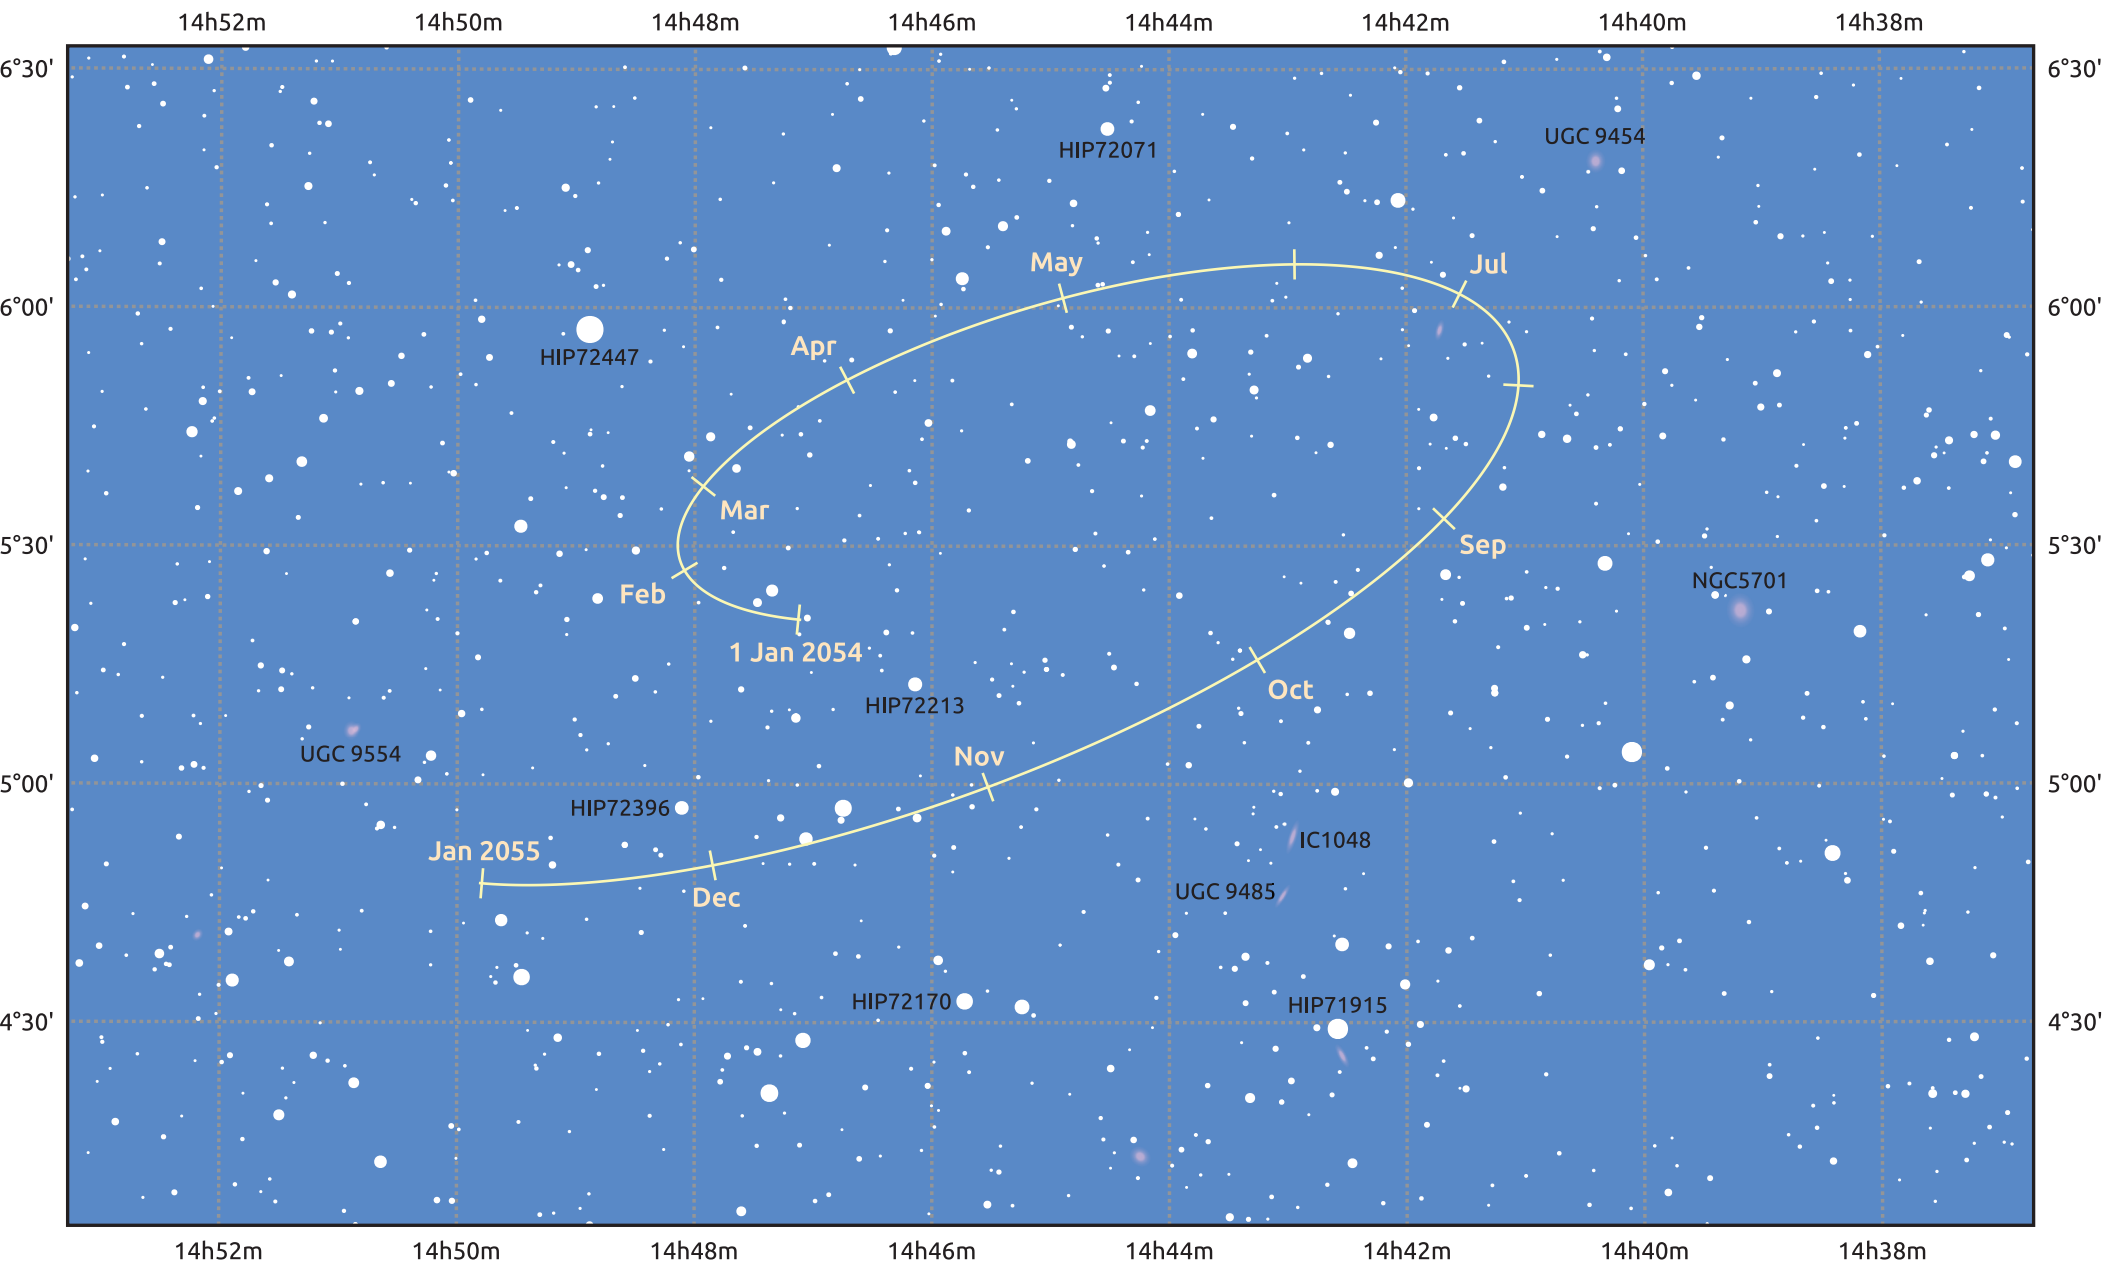

The path of Makemake in 2054

© Dominic Ford 2011–2025. Date markers placed at midnight UTC. Downloaded from <https://in-the-sky.org>

Magnitude scale: 14.0 13.0 12.0 11.0 10.0 9.0 8.0 7.0 6.0

Ecliptic Plane

Galaxy Bright nebula Open cluster Globular cluster Planetary nebula

Date	Mag
2054 Jan 1	17.1
2054 Apr 1	17.0
2054 Jul 1	17.1
2054 Oct 1	17.1
2055 Jan 1	17.1