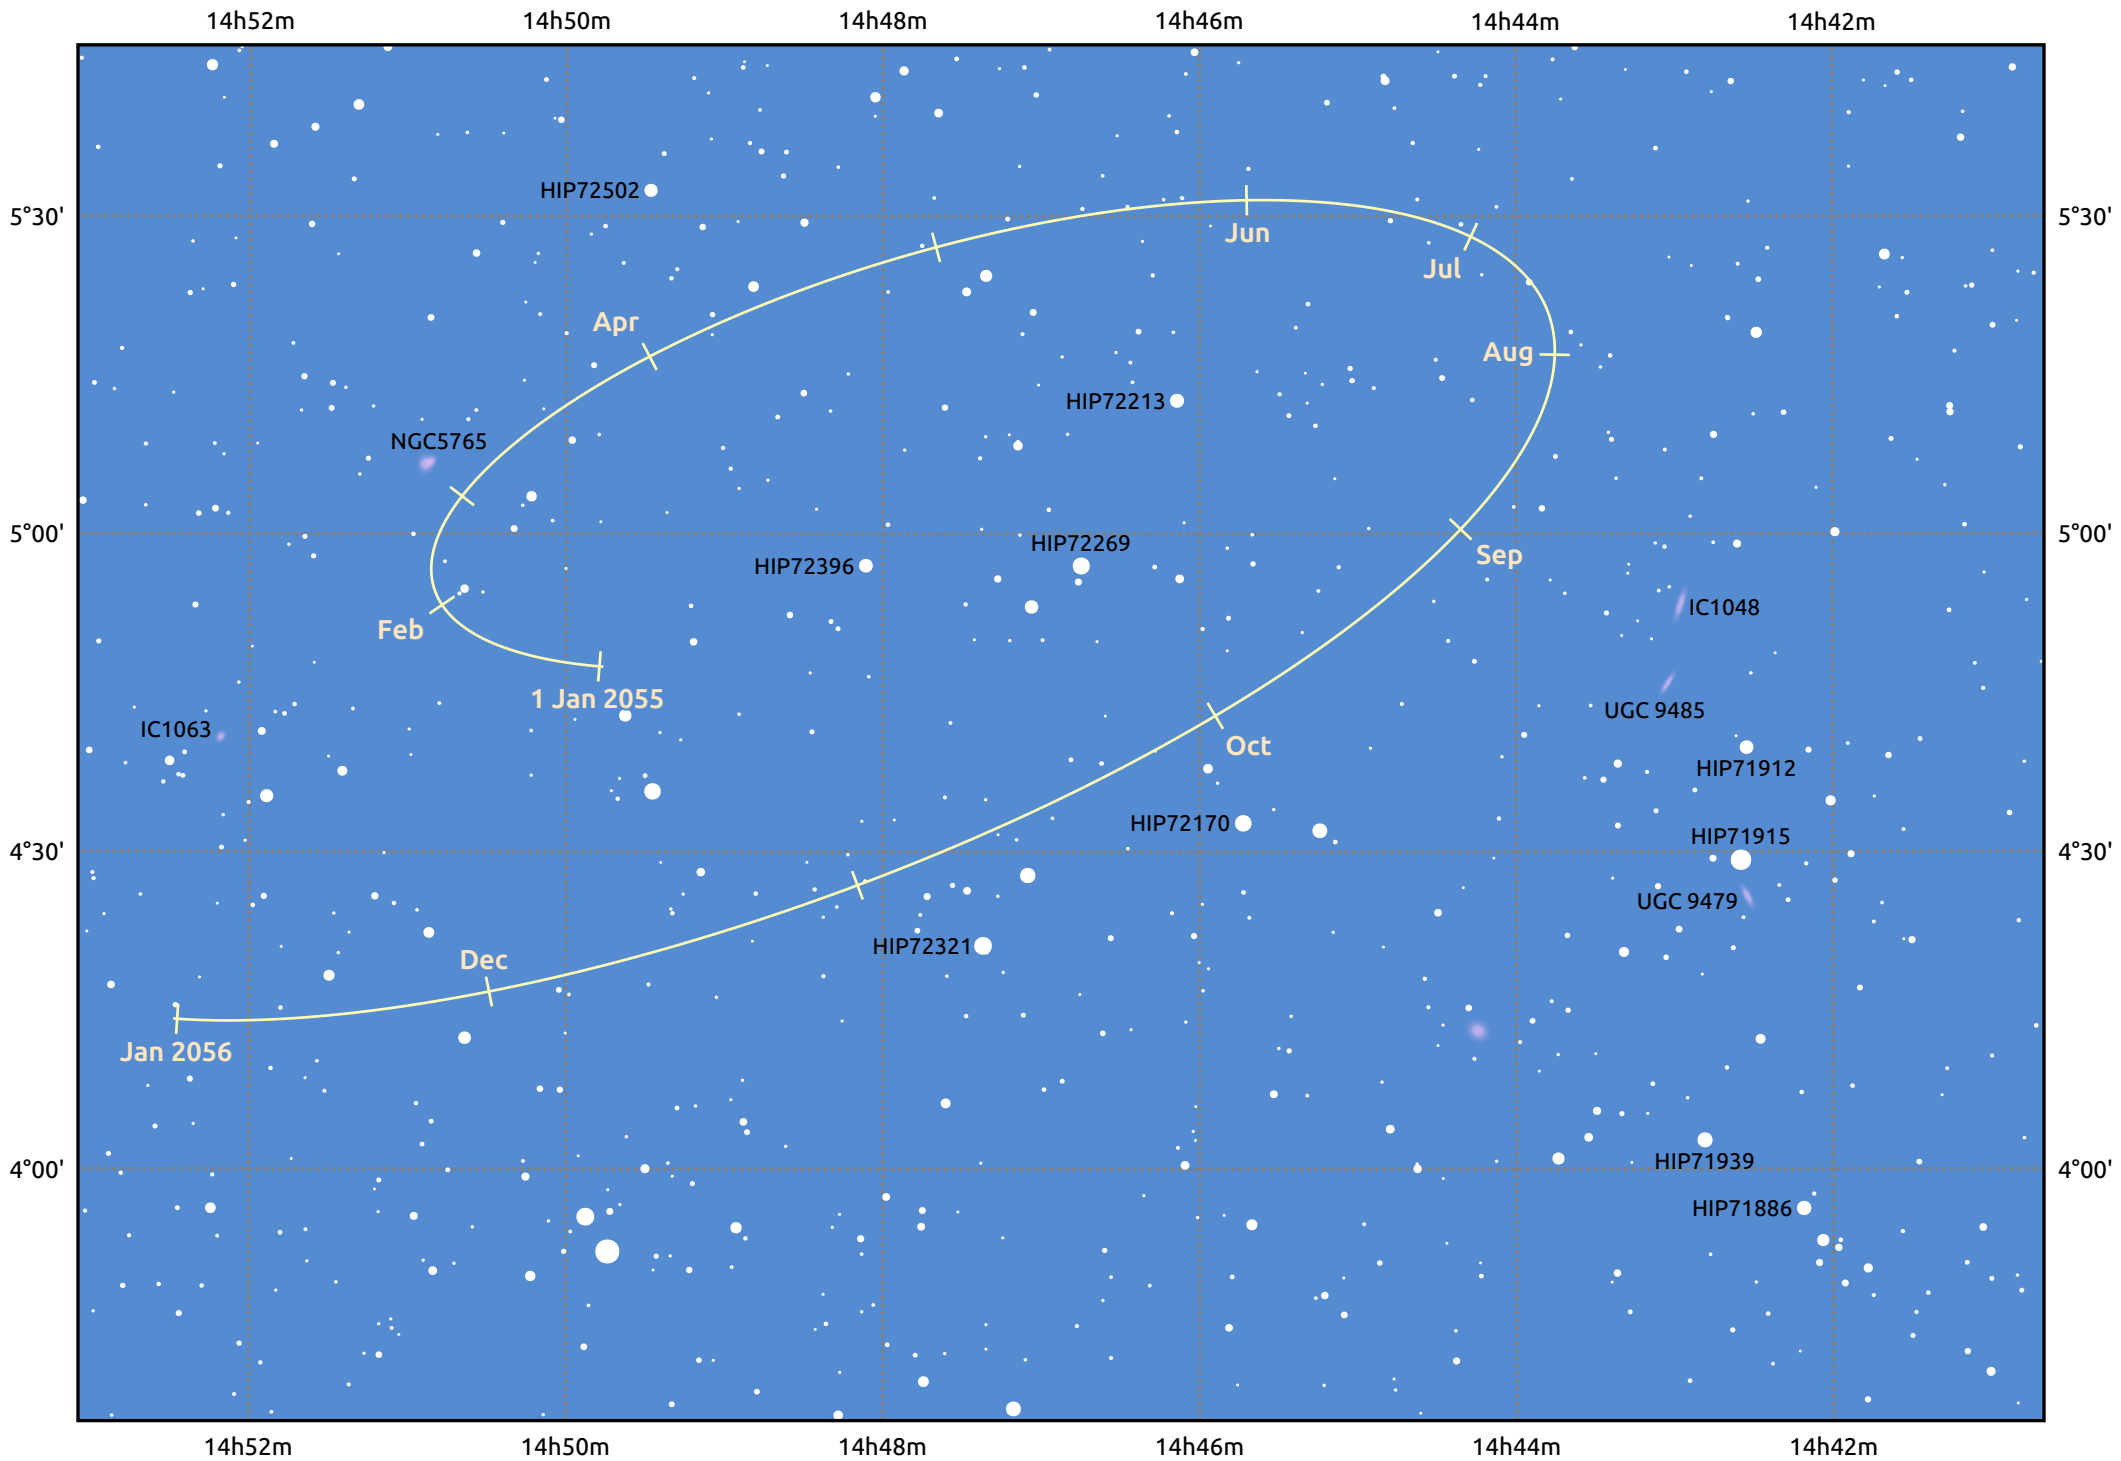

The path of Makemake in 2055

© Dominic Ford 2011–2025. Date markers placed at midnight UTC. Downloaded from <https://in-the-sky.org>

Magnitude scale: 14.0 13.0 12.0 11.0 10.0 9.0 8.0 7.0

Ecliptic Plane

Galaxy Bright nebula Open cluster Globular cluster Planetary nebula

Date	Mag
2055 Jan 1	17.1
2055 Apr 1	17.0
2055 Jul 1	17.1
2055 Oct 1	17.1
2056 Jan 1	17.1