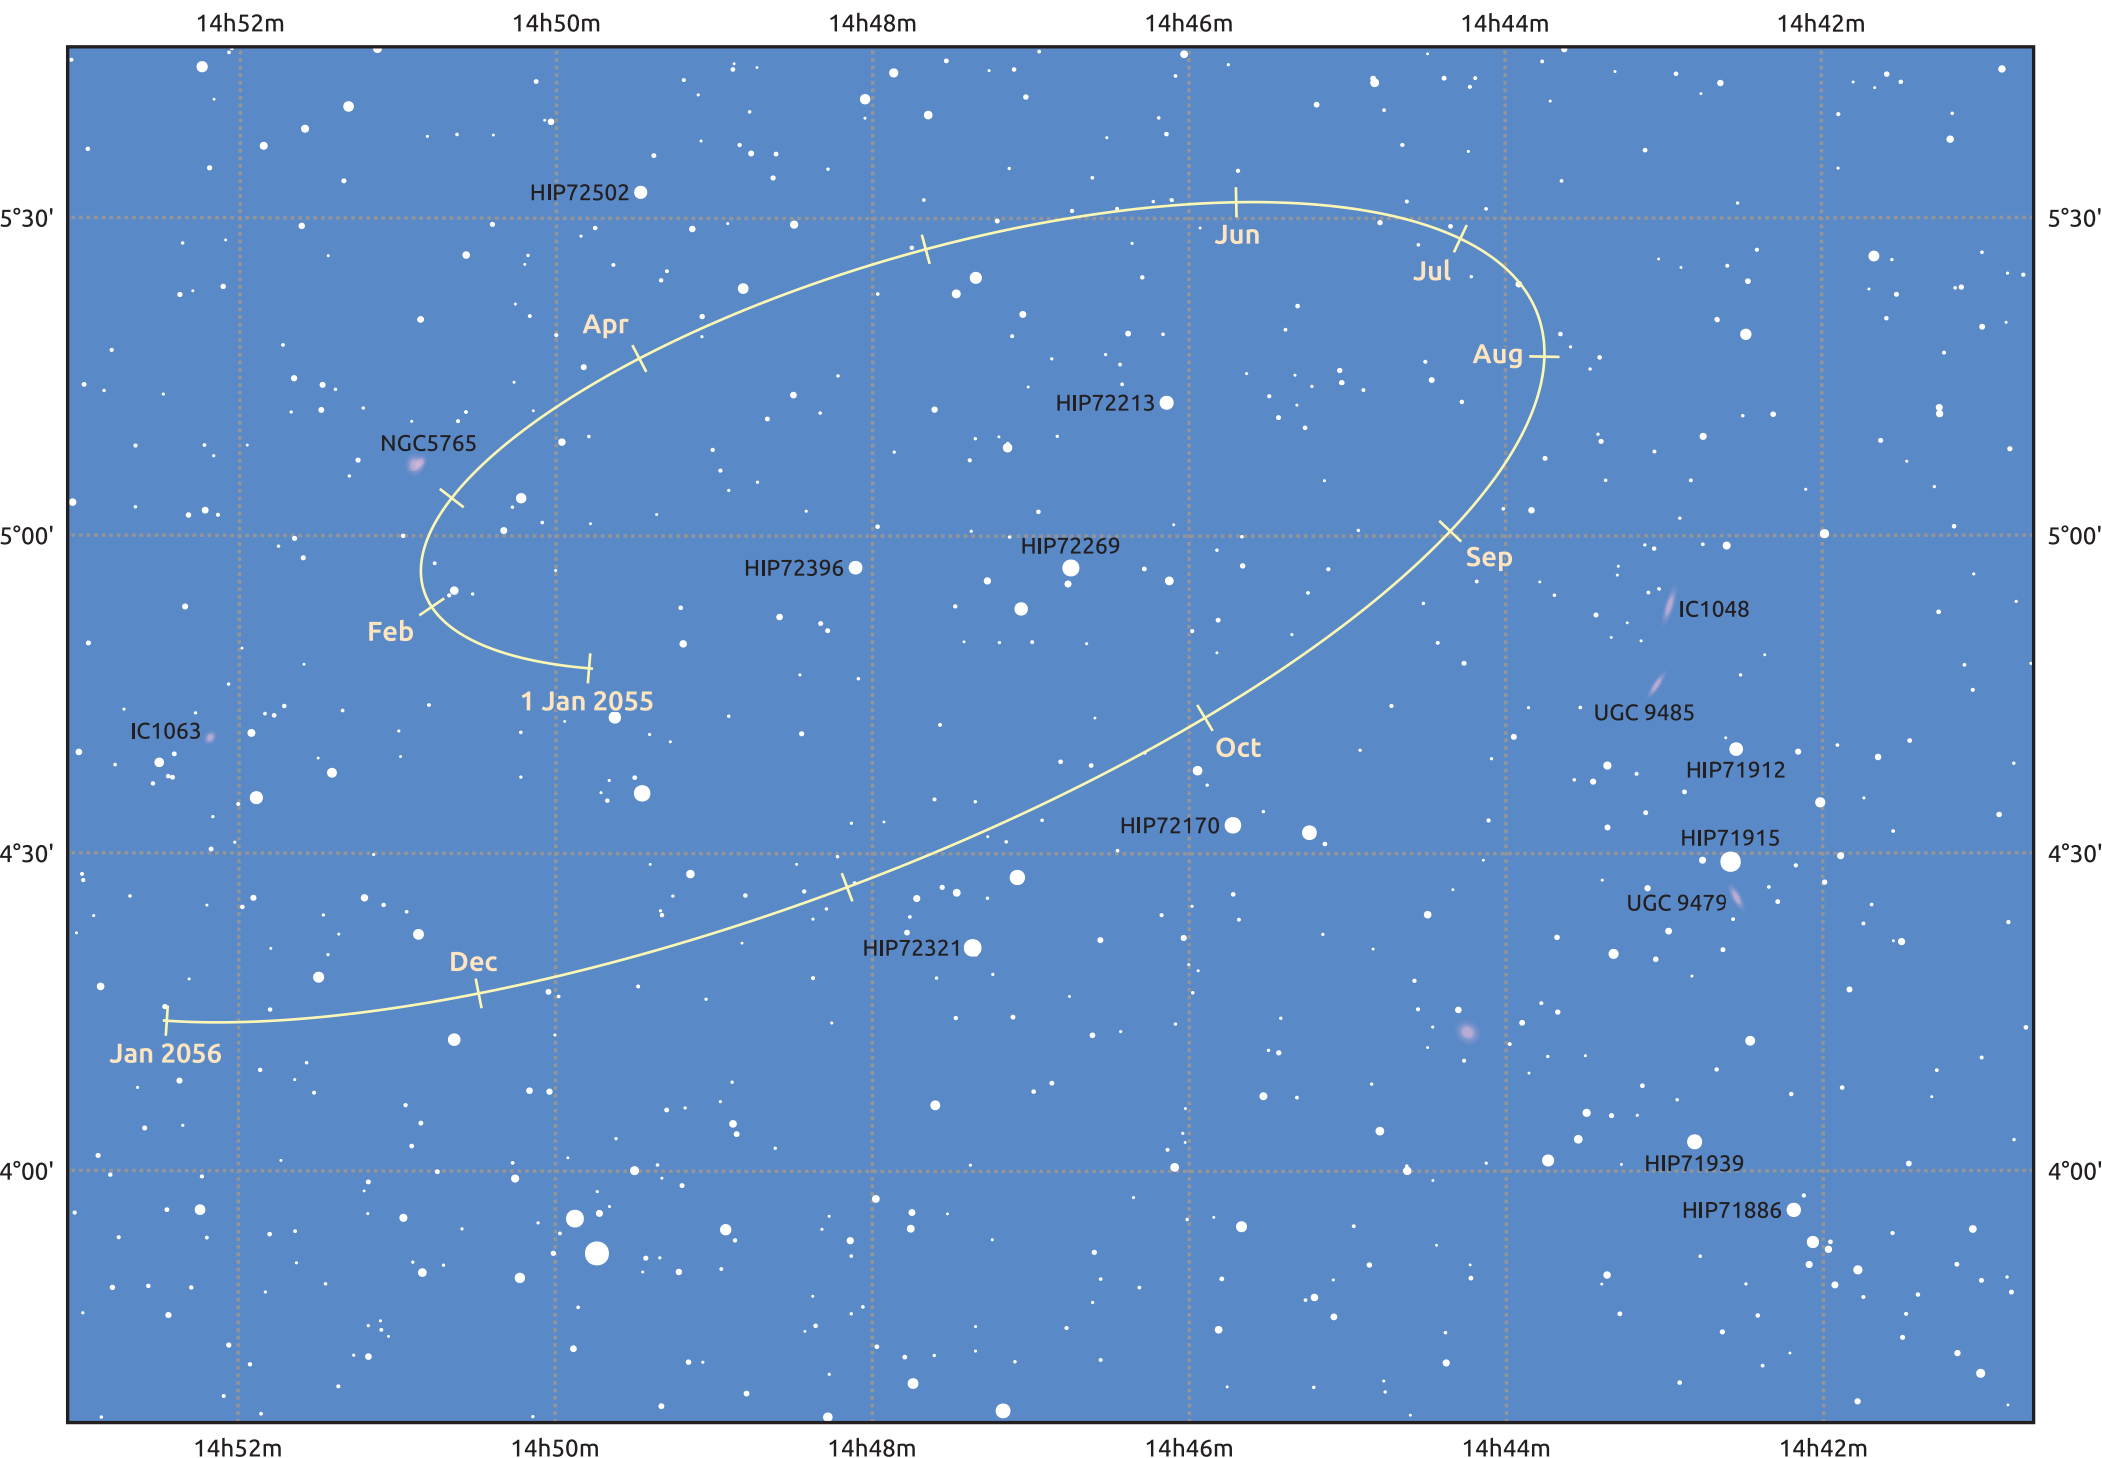

# The path of Makemake in 2055

© Dominic Ford 2011–2025. Date markers placed at midnight UTC. Downloaded from <https://in-the-sky.org>

Magnitude scale: 14.0 13.0 12.0 11.0 10.0 9.0 8.0 7.0

— Ecliptic Plane

Galaxy Bright nebula Open cluster Globular cluster Planetary nebula

Date	Mag
2055 Jan 1	17.1
2055 Apr 1	17.0
2055 Jul 1	17.1
2055 Oct 1	17.1
2056 Jan 1	17.1