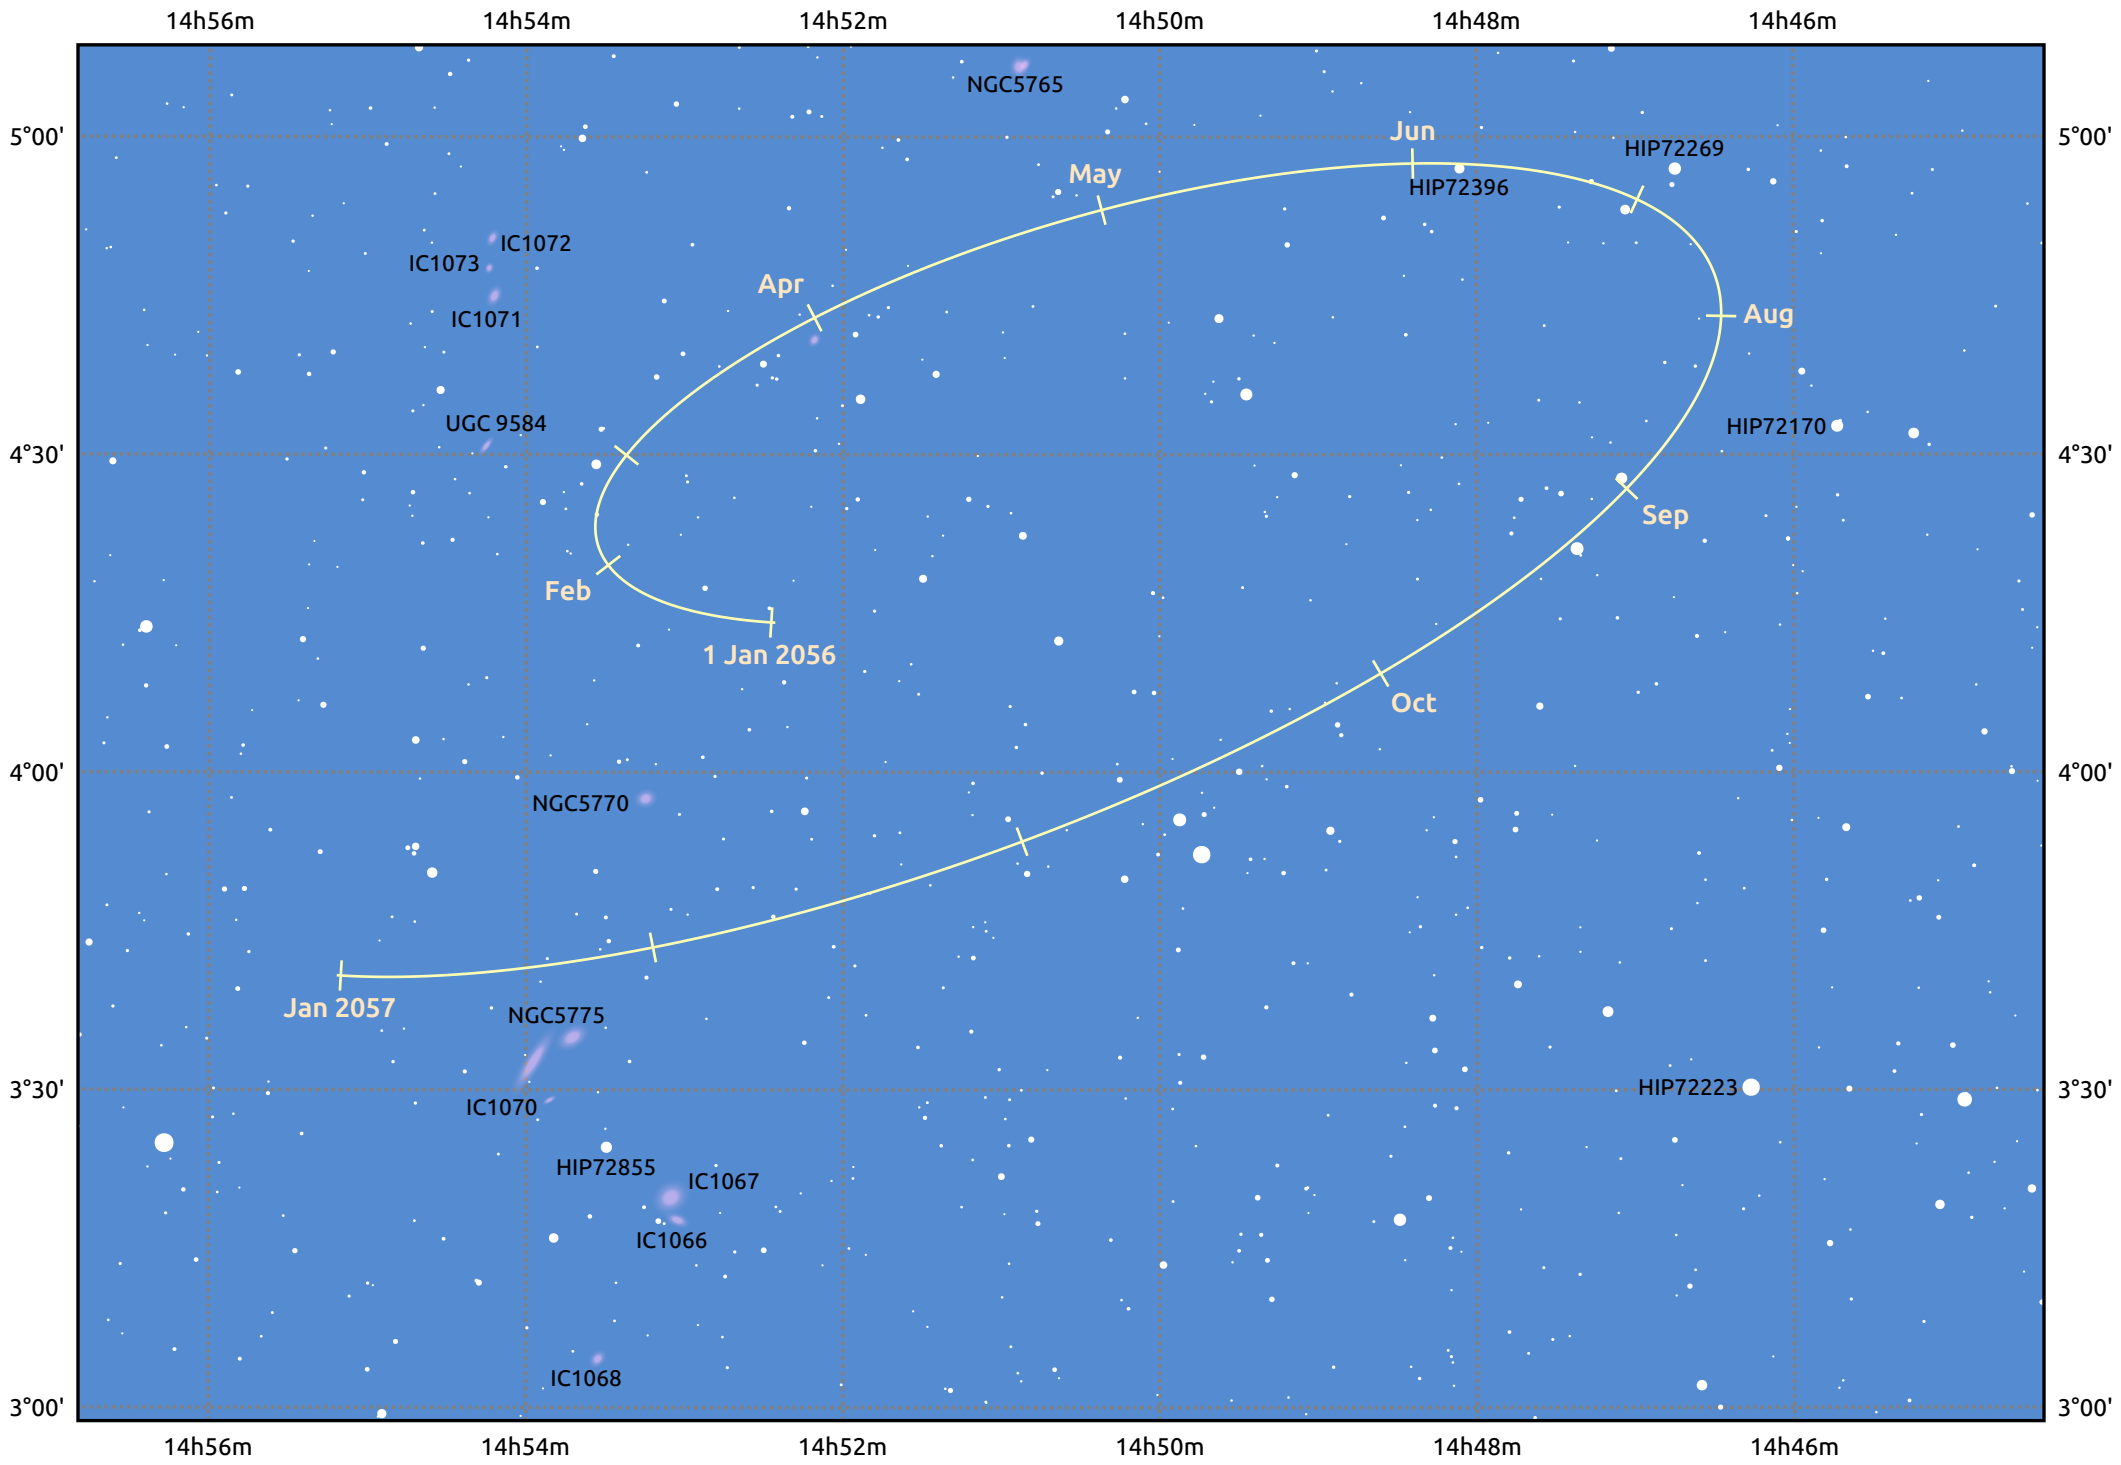

The path of Makemake in 2056

© Dominic Ford 2011–2025. Date markers placed at midnight UTC. Downloaded from <https://in-the-sky.org>

Magnitude scale: 14.0 13.0 12.0 11.0 10.0 9.0 8.0 7.0

— Ecliptic Plane

Galaxy Bright nebula Open cluster Globular cluster Planetary nebula

Date	Mag
2056 Jan 1	17.1
2056 Apr 1	17.0
2056 Jul 1	17.1
2056 Oct 1	17.1
2057 Jan 1	17.1