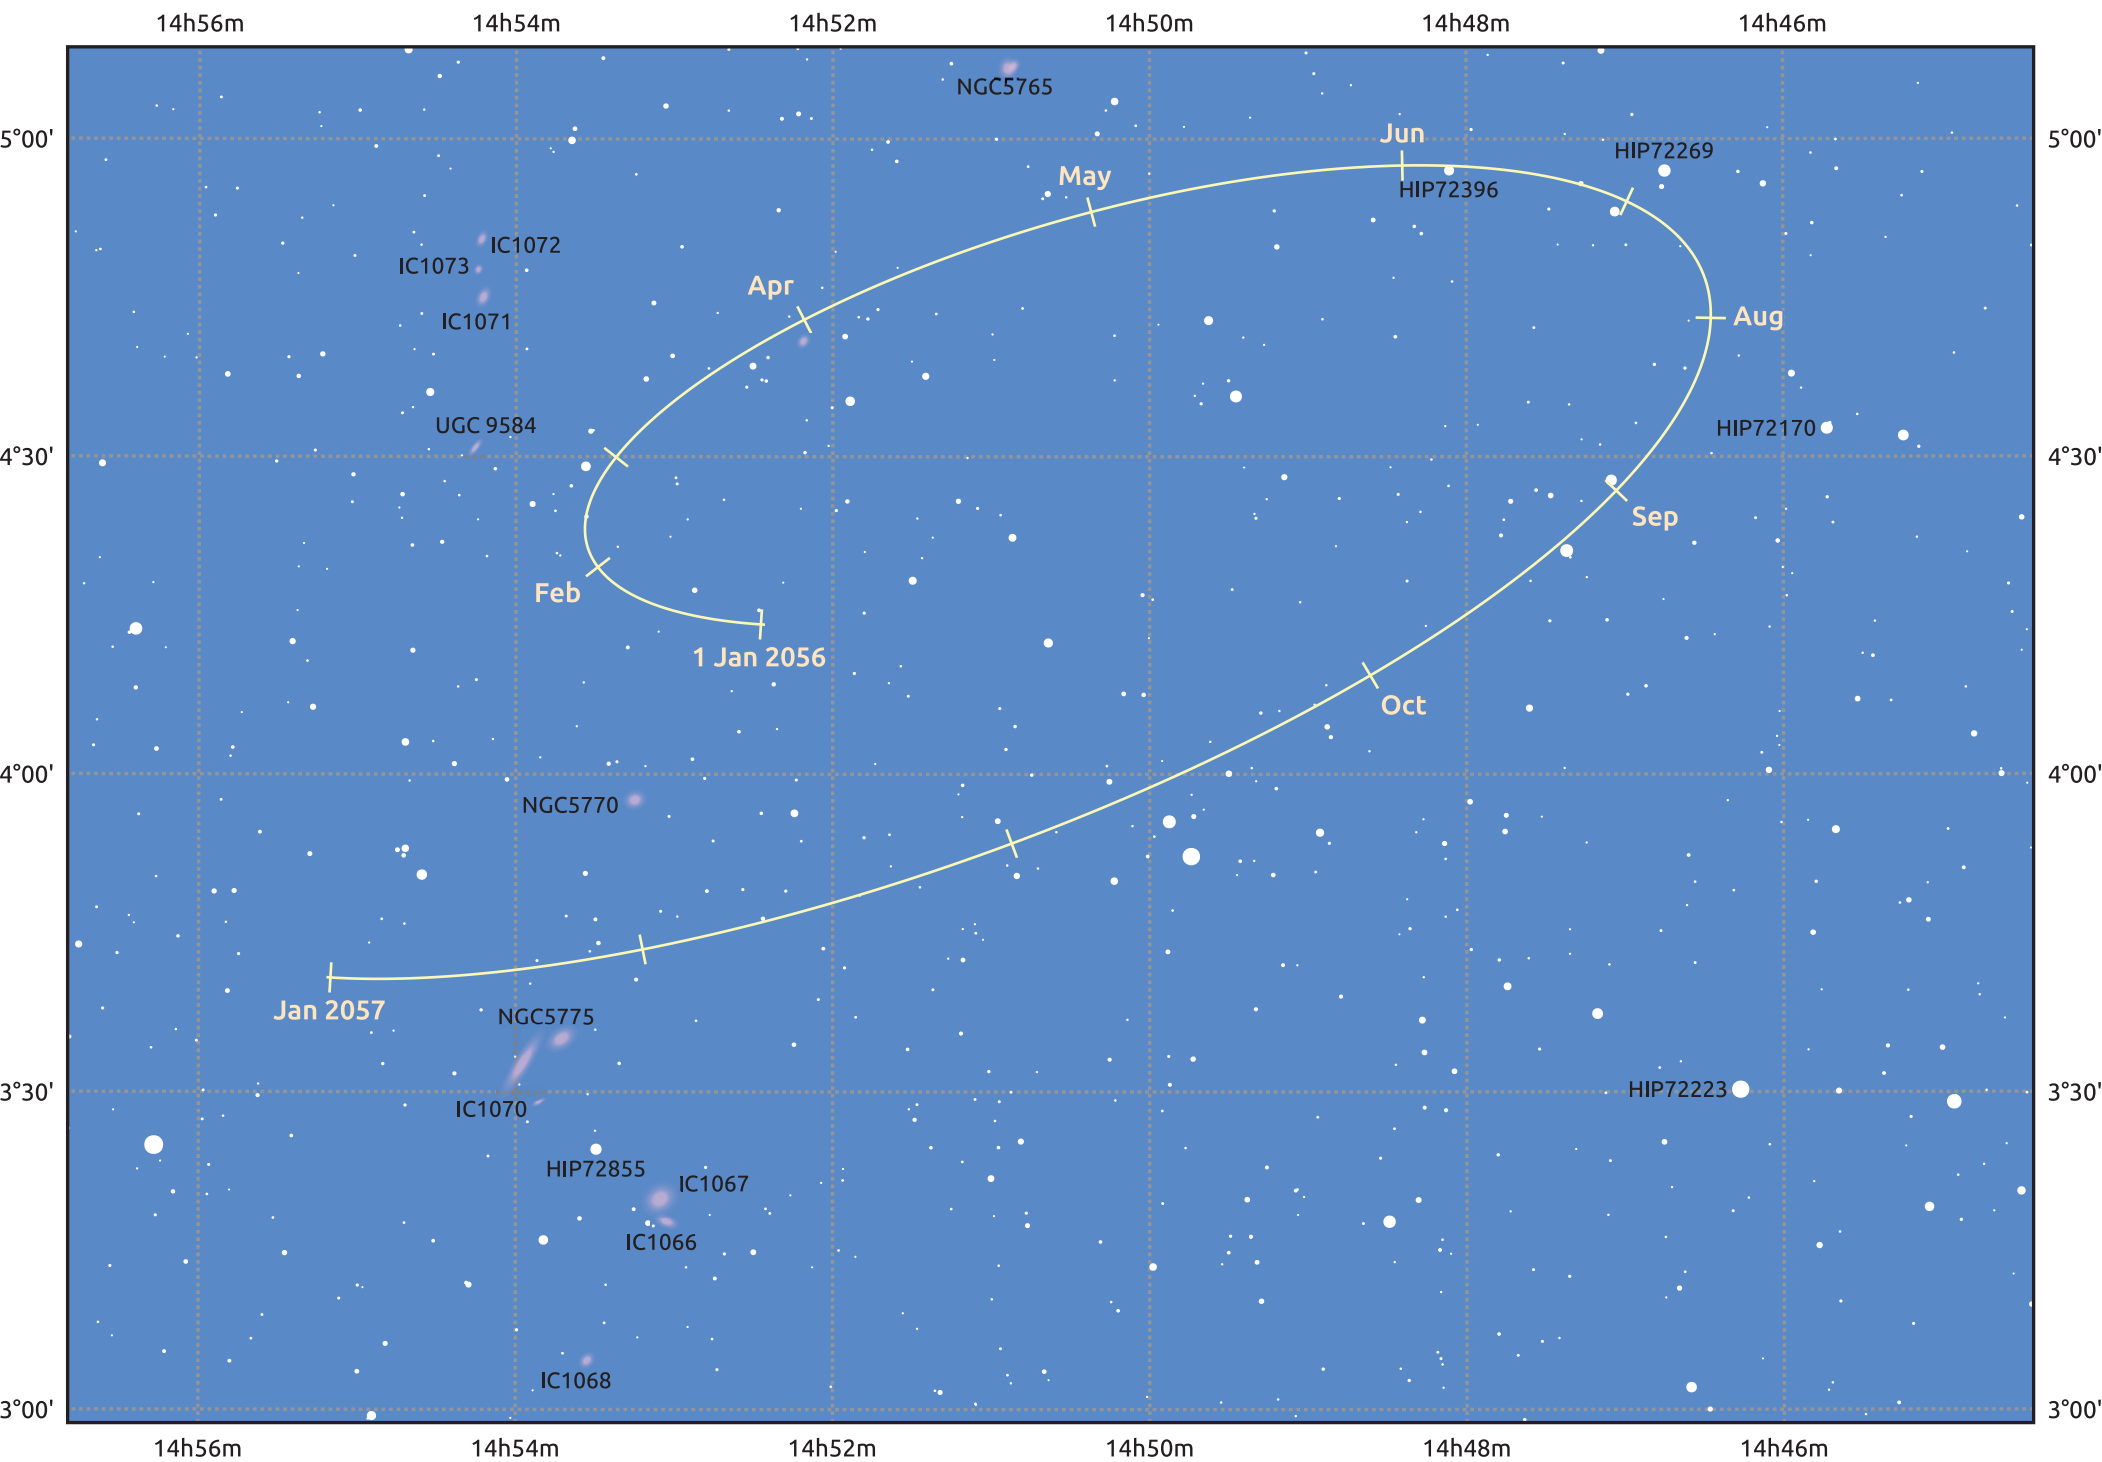

# The path of Makemake in 2056

© Dominic Ford 2011–2025. Date markers placed at midnight UTC. Downloaded from <https://in-the-sky.org>

Magnitude scale: 14.0 13.0 12.0 11.0 10.0 9.0 8.0 7.0

— Ecliptic Plane

- Galaxy
- Bright nebula
- Open cluster
- Globular cluster
- Planetary nebula

Date	Mag
2056 Jan 1	17.1
2056 Apr 1	17.0
2056 Jul 1	17.1
2056 Oct 1	17.1
2057 Jan 1	17.1