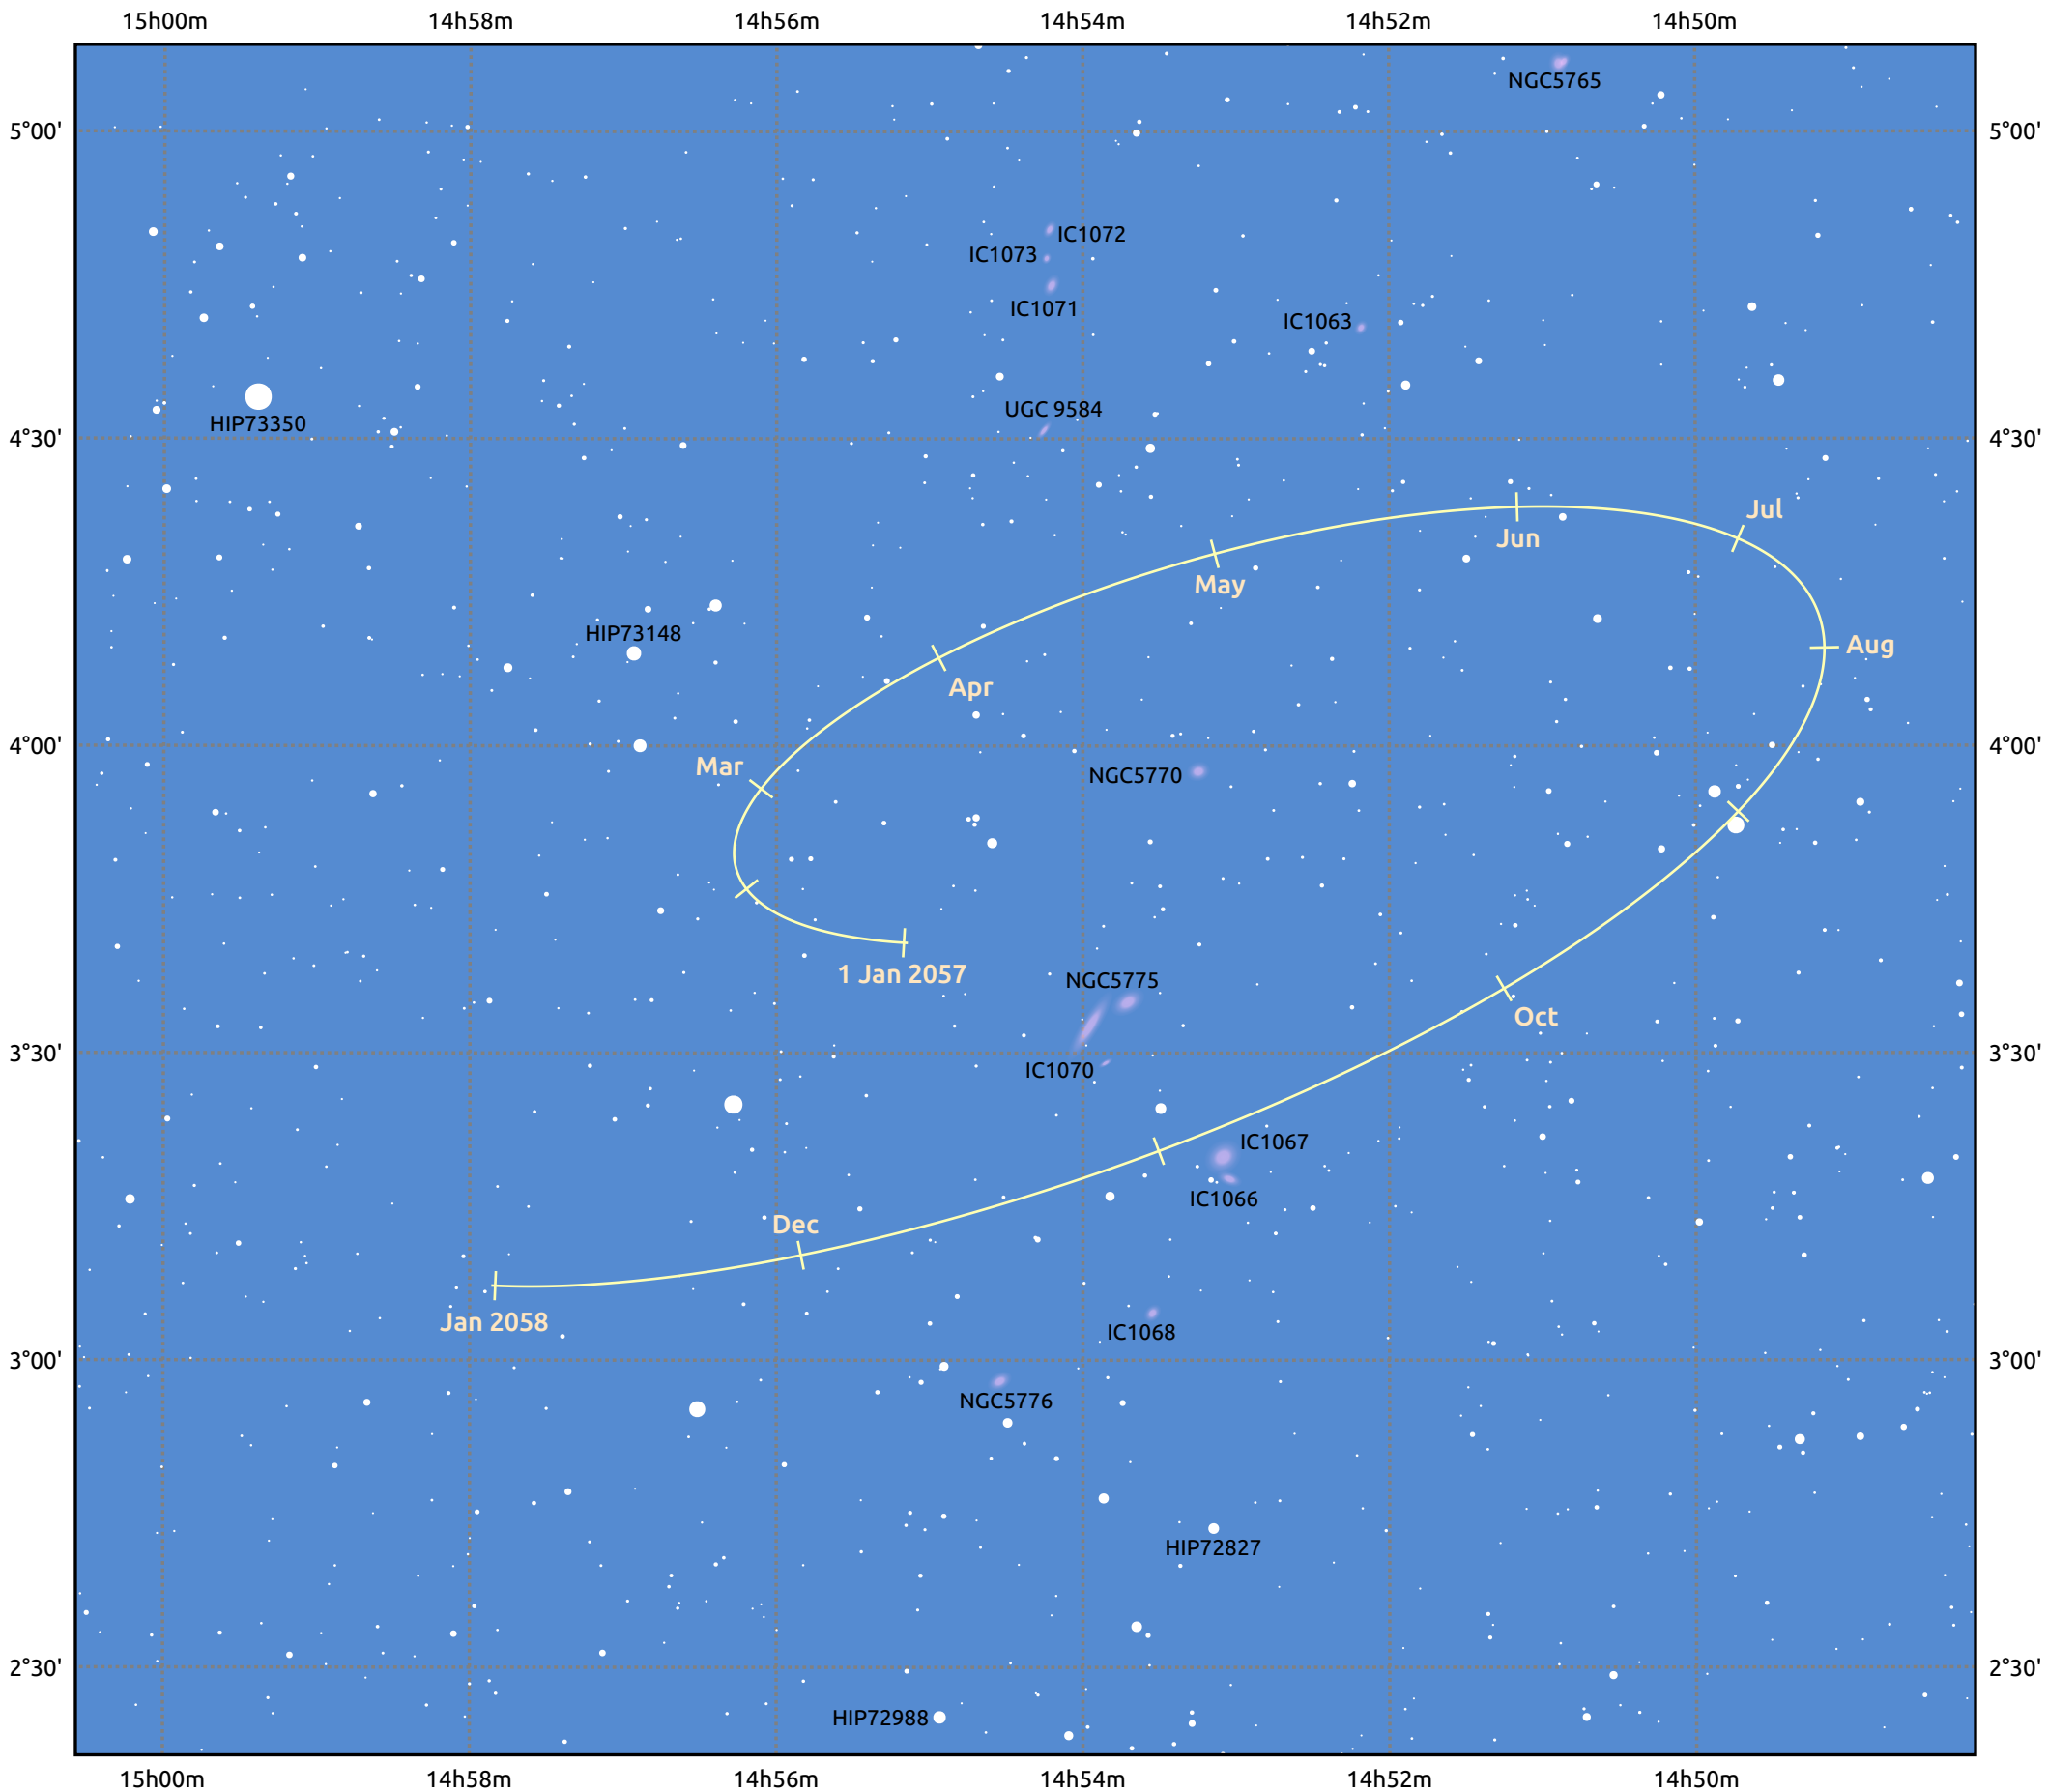

The path of Makemake in 2057

© Dominic Ford 2011–2025. Date markers placed at midnight UTC. Downloaded from <https://in-the-sky.org>

Magnitude scale: 14.0 13.0 12.0 11.0 10.0 9.0 8.0 7.0 6.0 5.0

— Ecliptic Plane

Galaxy Bright nebula Open cluster Globular cluster Planetary nebula

Date	Mag
2057 Jan 1	17.1
2057 Apr 1	17.0
2057 Jul 1	17.1
2057 Oct 1	17.1
2058 Jan 1	17.1