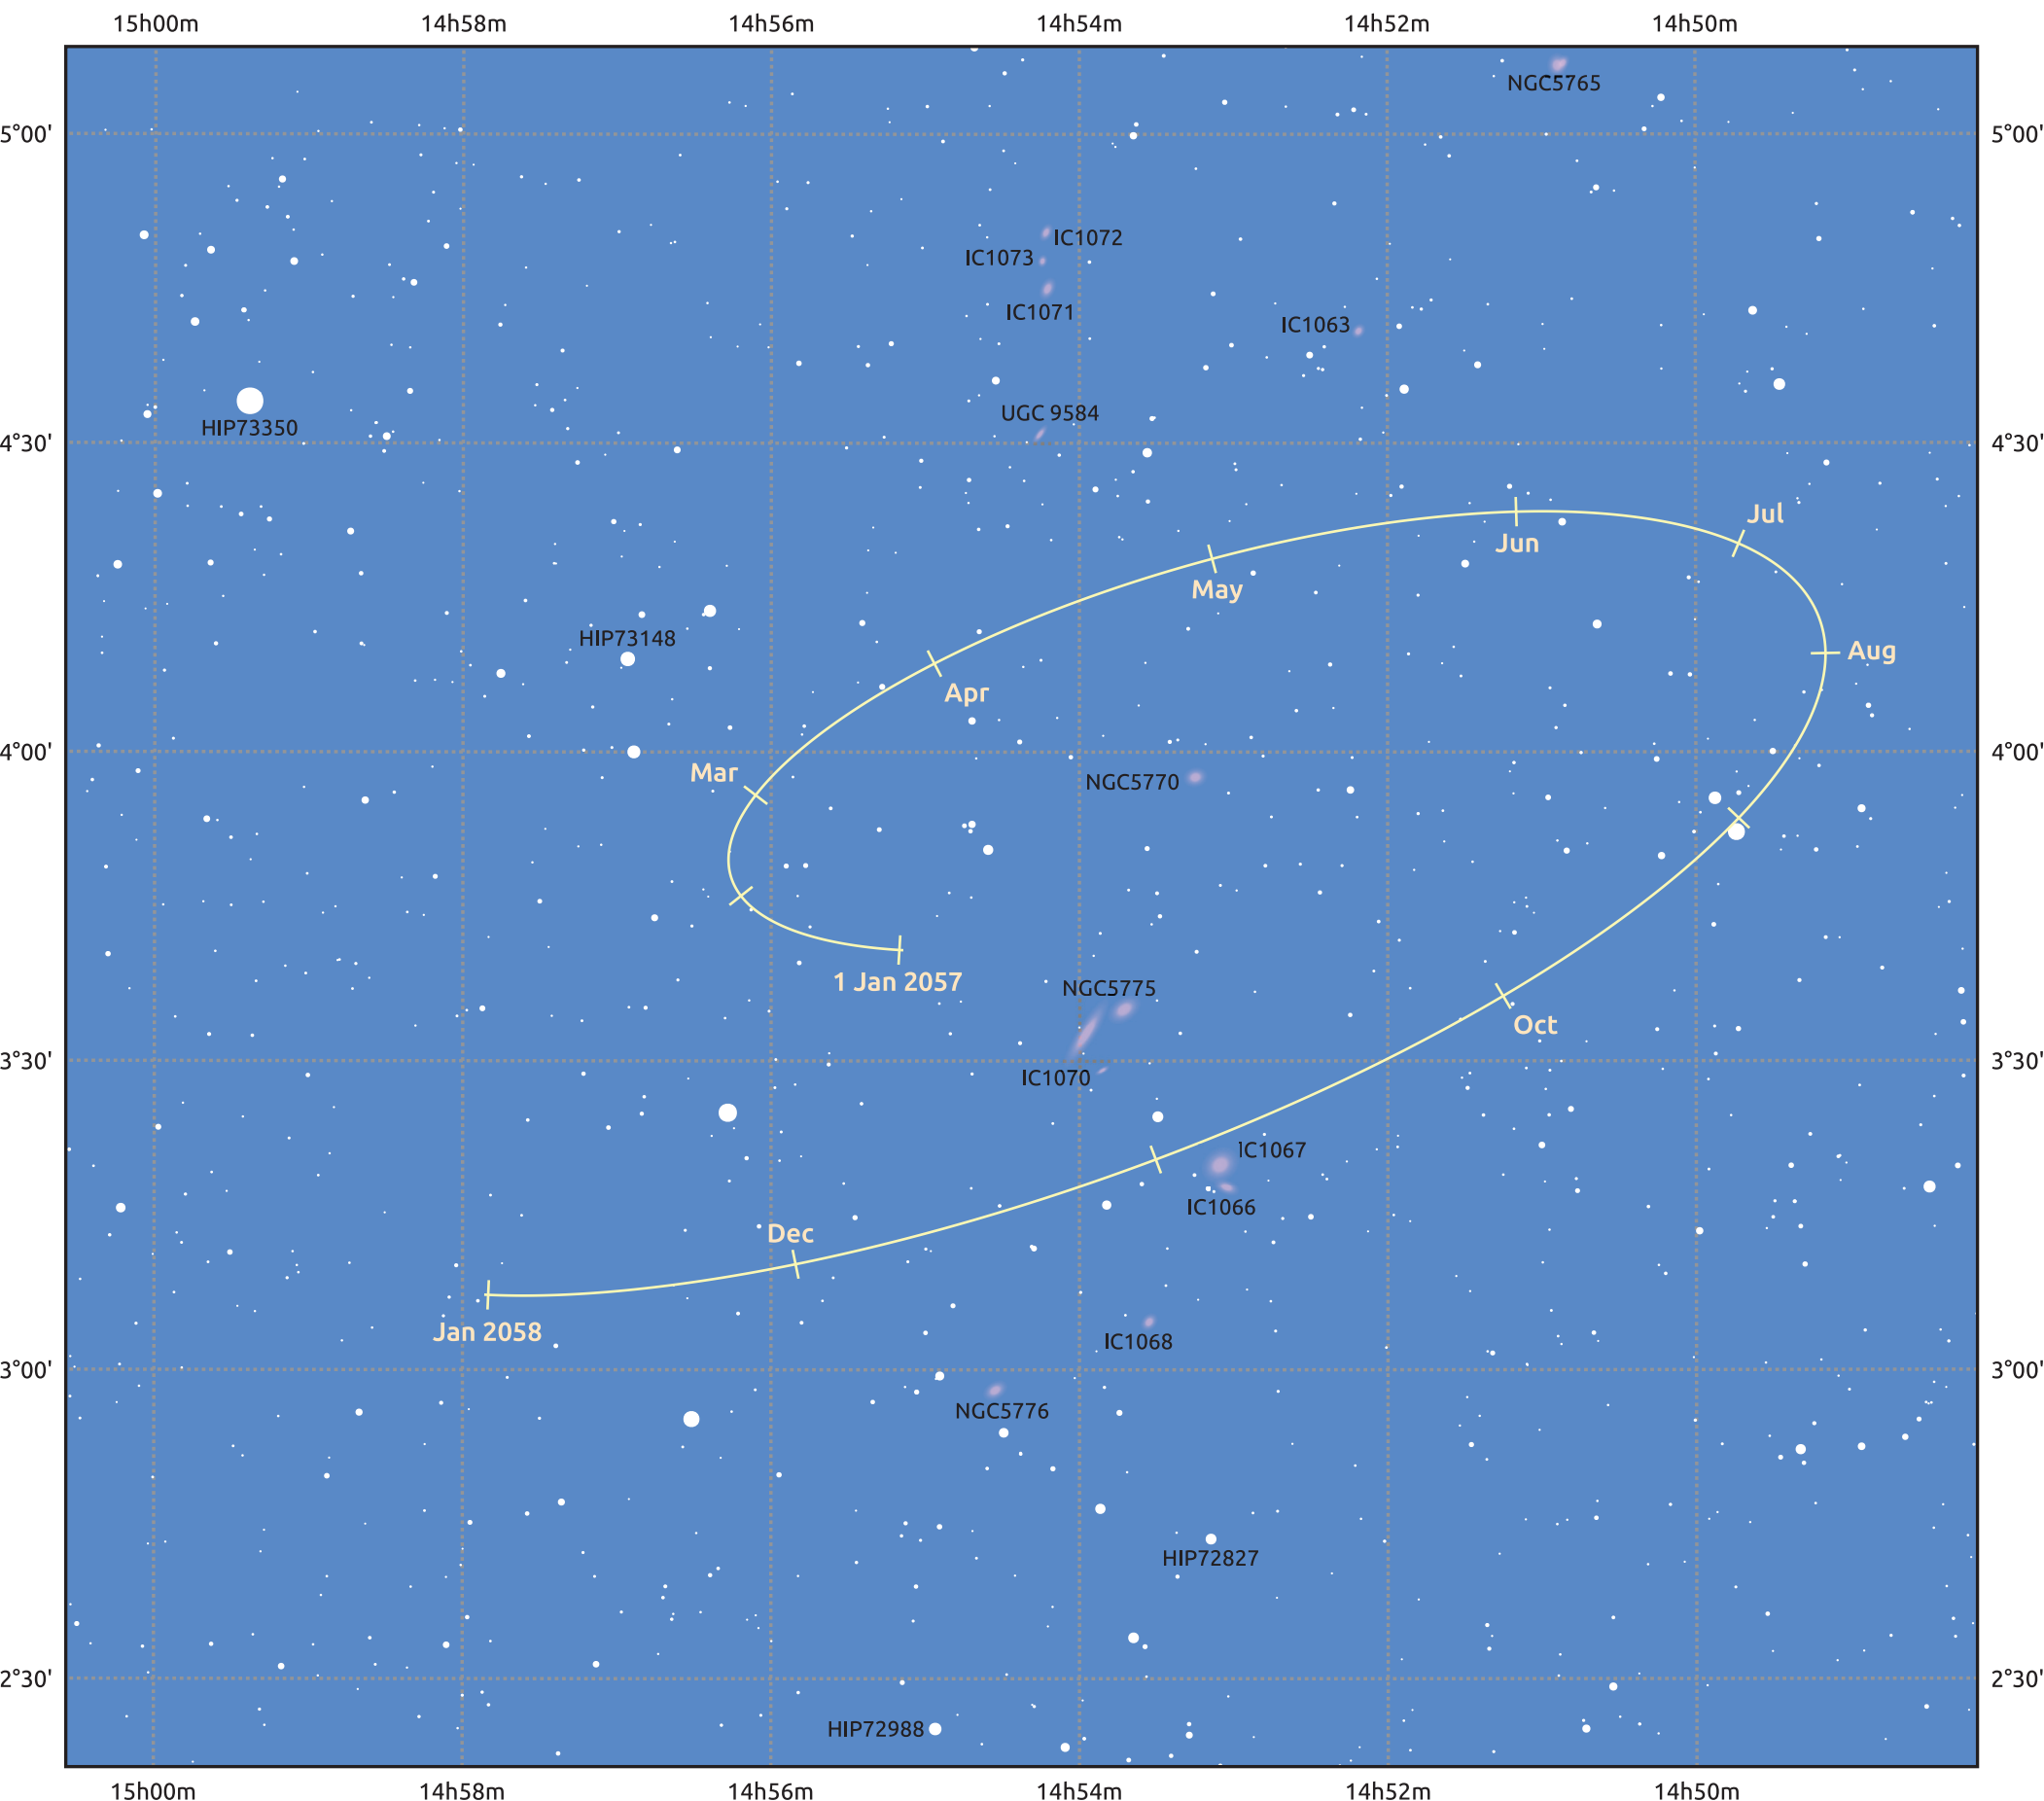

The path of Makemake in 2057

© Dominic Ford 2011–2025. Date markers placed at midnight UTC. Downloaded from <https://in-the-sky.org>

Magnitude scale: 14.0 13.0 12.0 11.0 10.0 9.0 8.0 7.0 6.0 5.0

— Ecliptic Plane

Galaxy Bright nebula Open cluster Globular cluster Planetary nebula

Date	Mag
2057 Jan 1	17.1
2057 Apr 1	17.0
2057 Jul 1	17.1
2057 Oct 1	17.1
2058 Jan 1	17.1