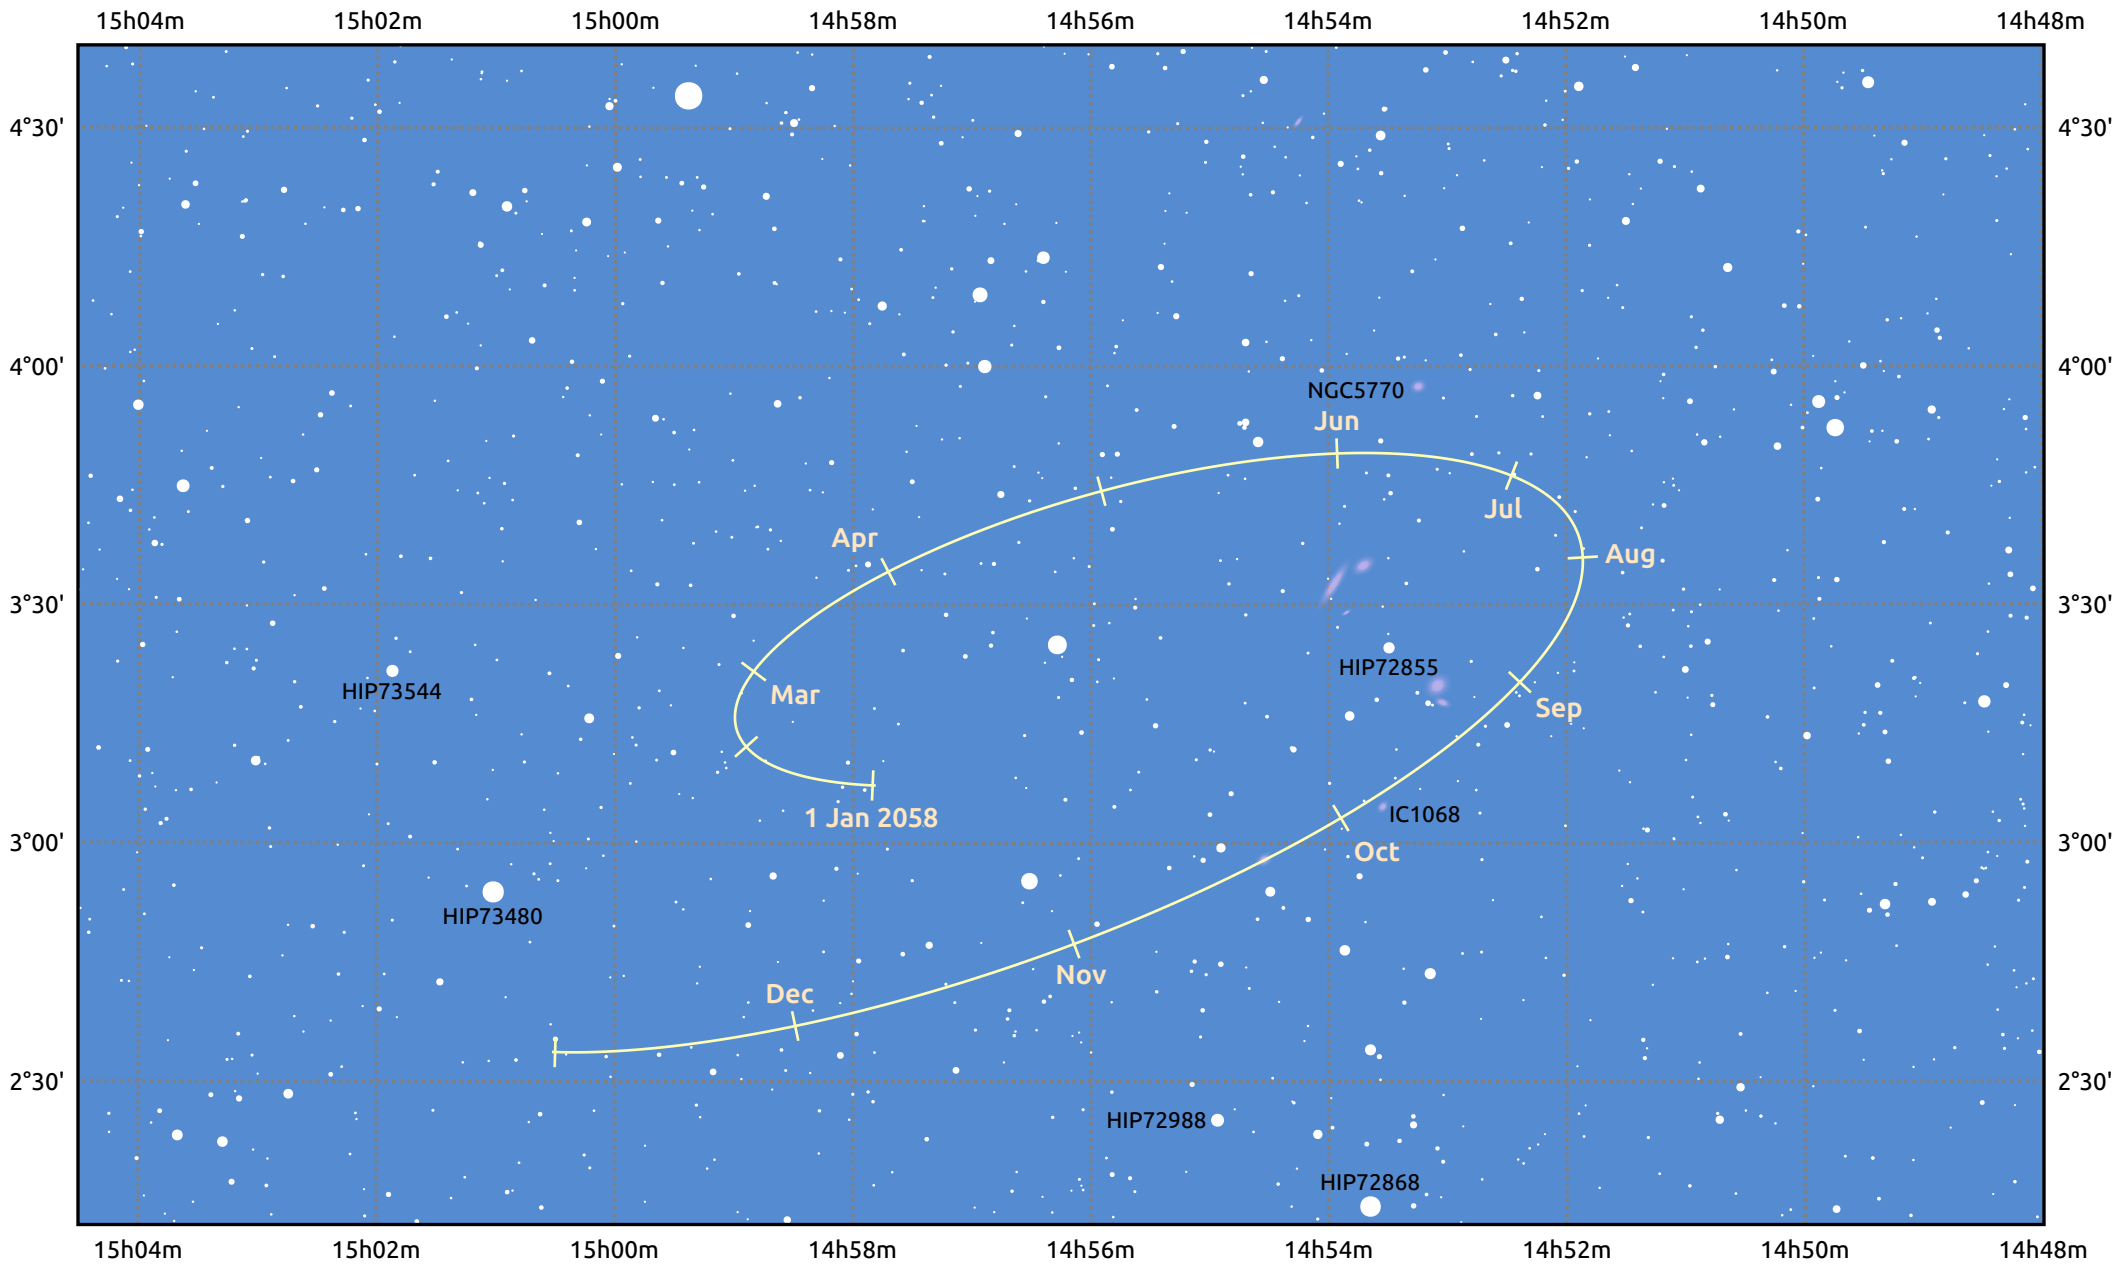

The path of Makemake in 2058

© Dominic Ford 2011–2025. Date markers placed at midnight UTC. Downloaded from <https://in-the-sky.org>

Magnitude scale: 14.0 13.0 12.0 11.0 10.0 9.0 8.0 7.0 6.0 5.0

— Ecliptic Plane

Galaxy Bright nebula Open cluster Globular cluster Planetary nebula

Date	Mag
2058 Jan 1	17.1
2058 Apr 1	17.0
2058 Jul 1	17.1
2058 Oct 1	17.1
2059 Jan 1	17.1