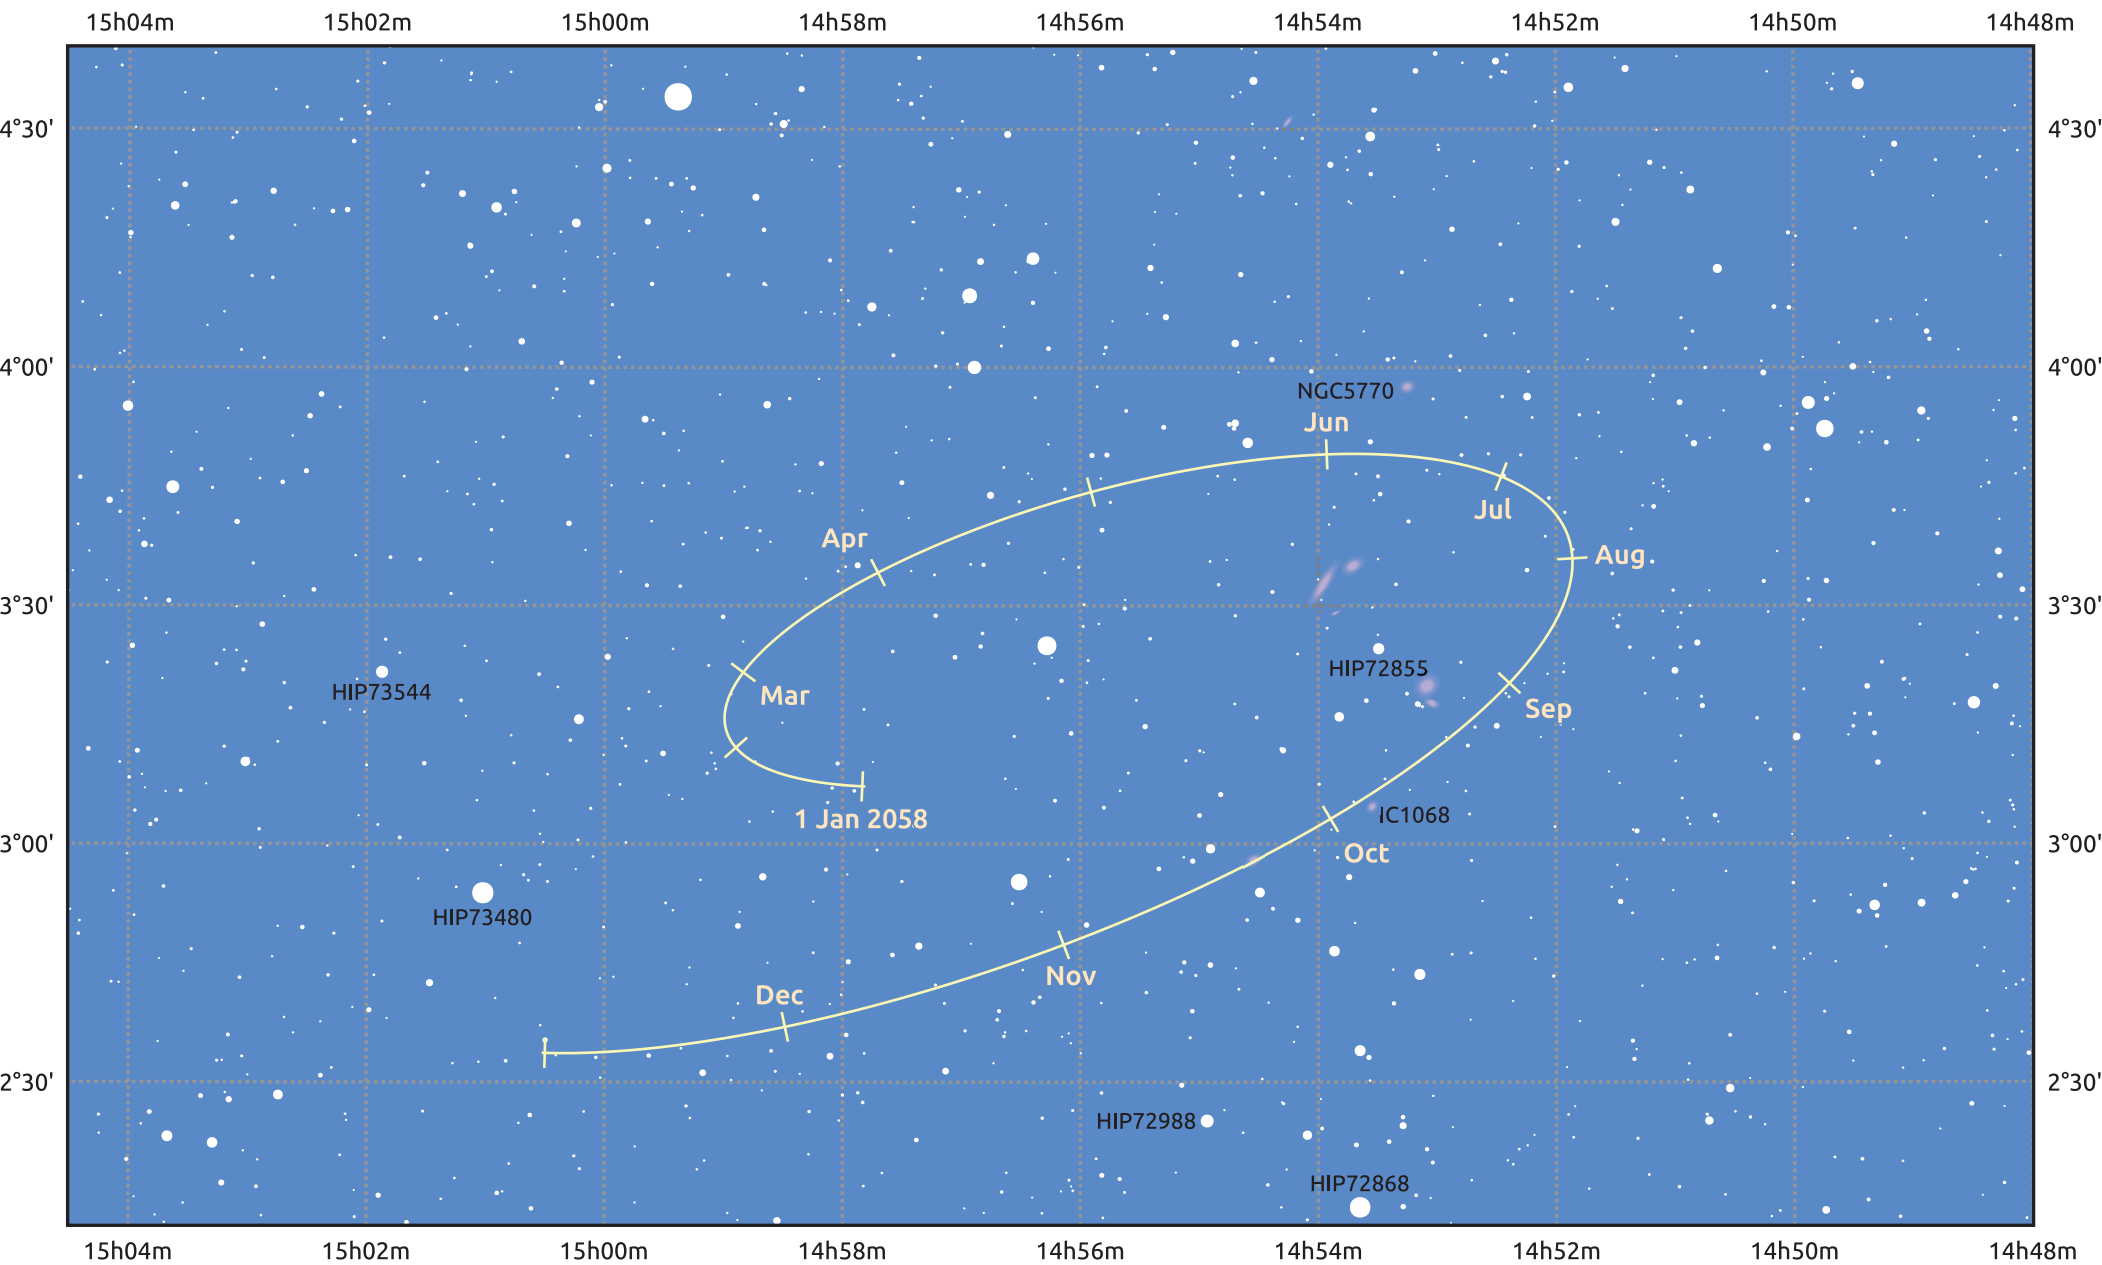

The path of Makemake in 2058

© Dominic Ford 2011–2025. Date markers placed at midnight UTC. Downloaded from <https://in-the-sky.org>

Magnitude scale: 14.0 13.0 12.0 11.0 10.0 9.0 8.0 7.0 6.0 5.0

— Ecliptic Plane

Galaxy Bright nebula Open cluster Globular cluster Planetary nebula

Date	Mag
2058 Jan 1	17.1
2058 Apr 1	17.0
2058 Jul 1	17.1
2058 Oct 1	17.1
2059 Jan 1	17.1