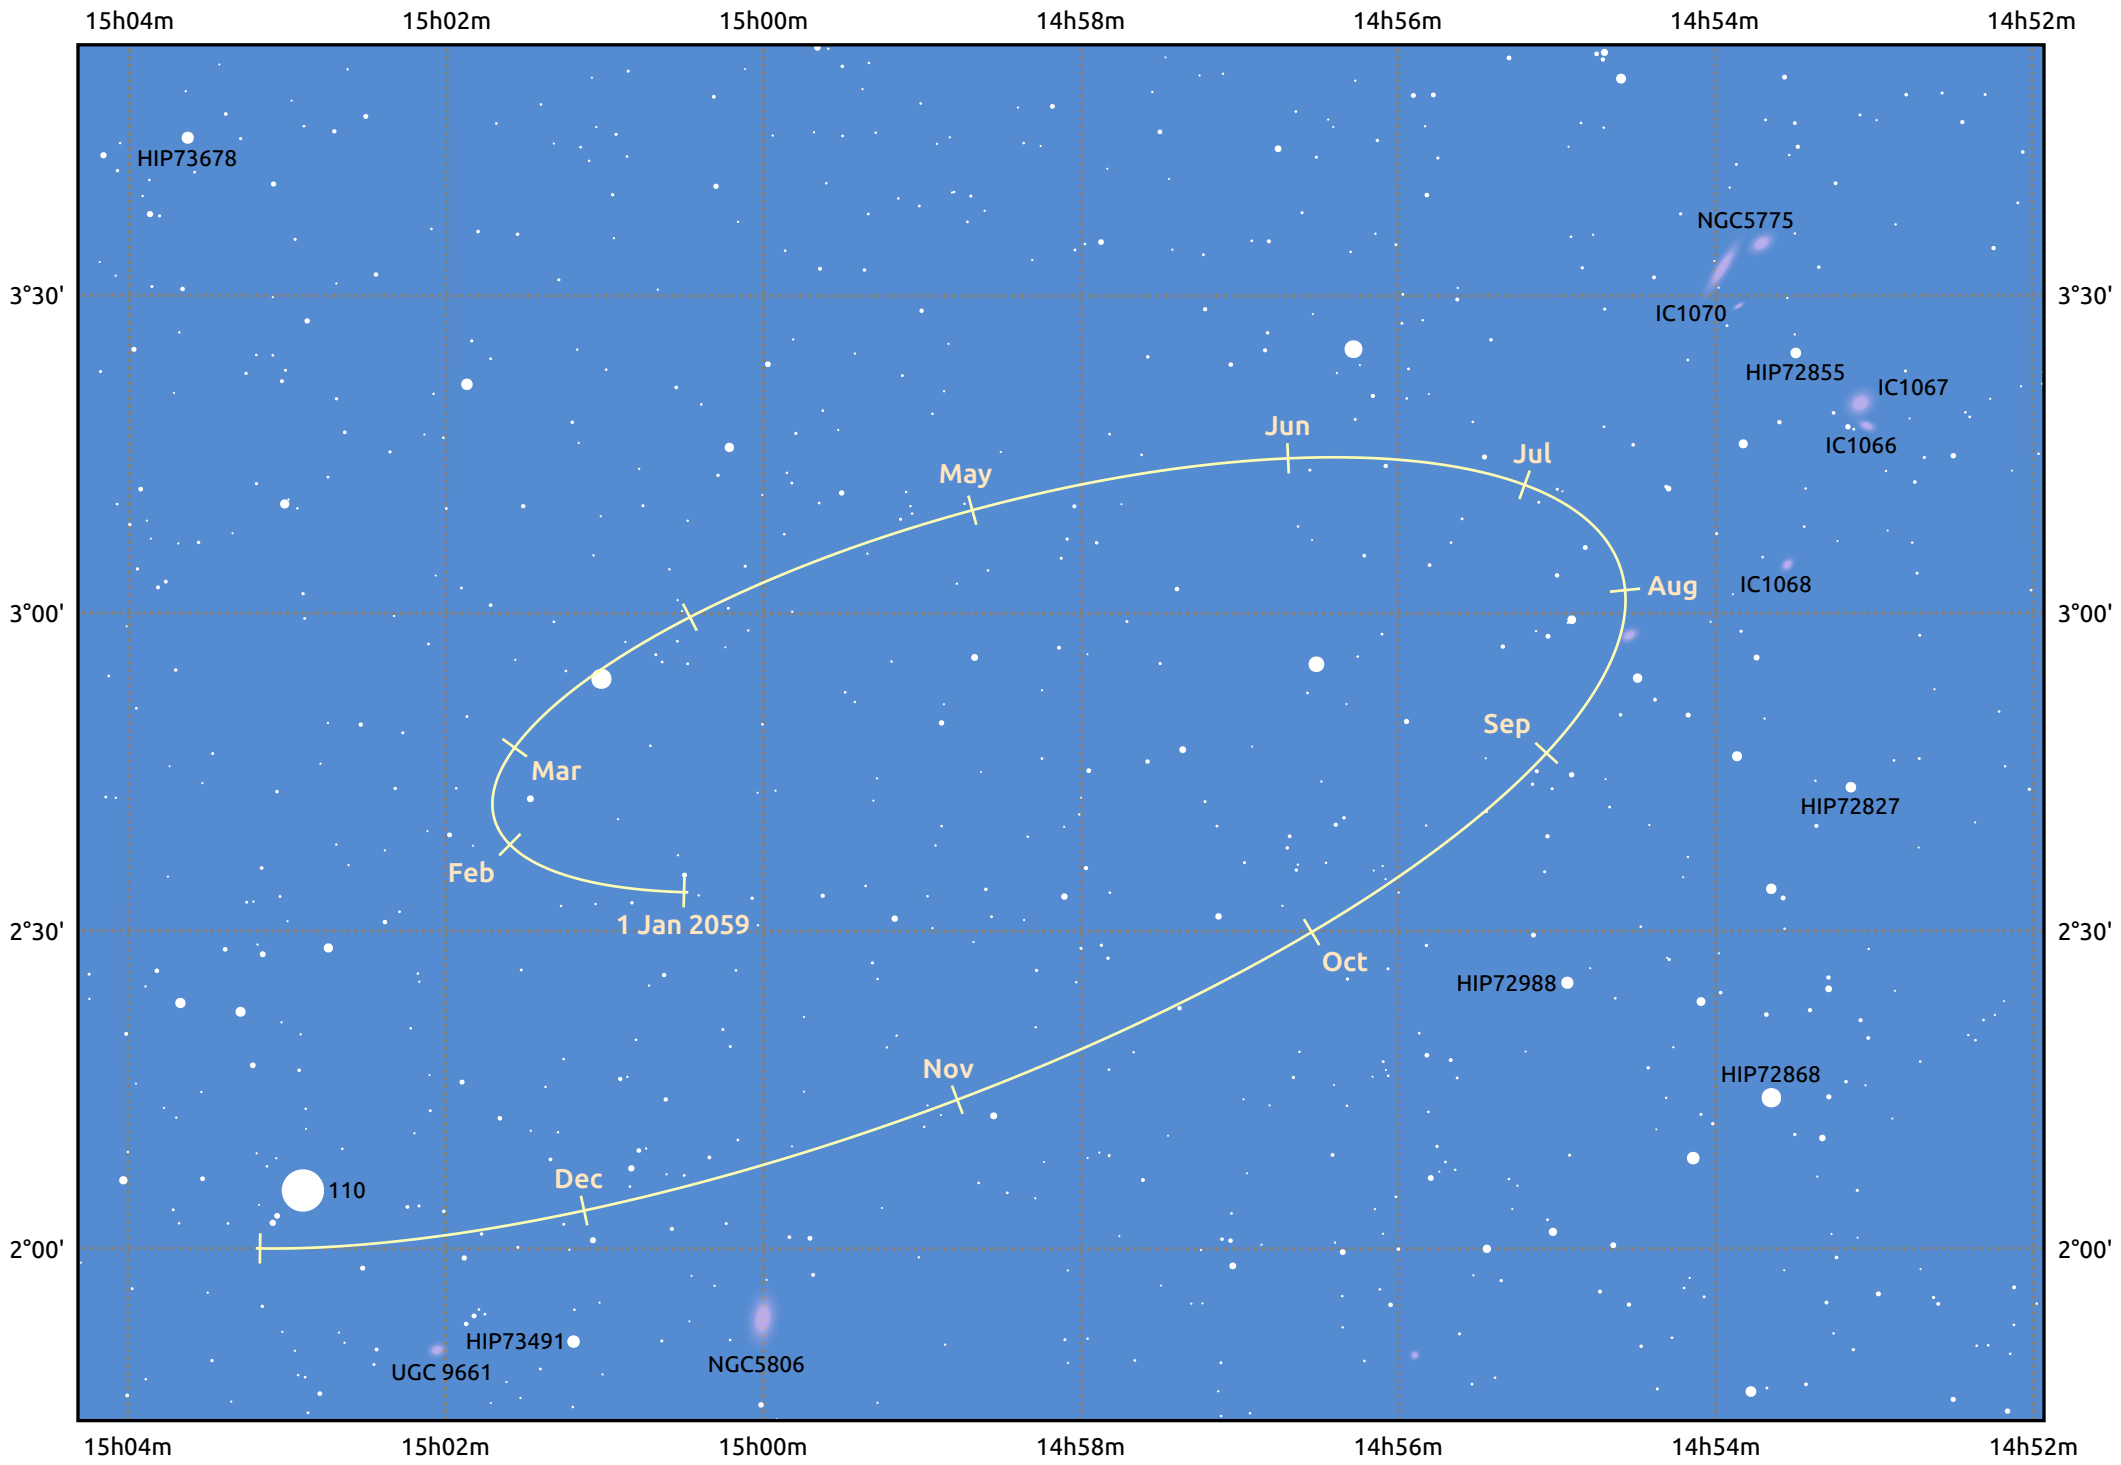

The path of Makemake in 2059

© Dominic Ford 2011–2025. Date markers placed at midnight UTC. Downloaded from <https://in-the-sky.org>

Magnitude scale: 14.0 13.0 12.0 11.0 10.0 9.0 8.0 7.0 6.0 5.0 4.0

— Ecliptic Plane

- Galaxy
- Bright nebula
- Open cluster
- Globular cluster
- Planetary nebula

Date	Mag
2059 Jan 1	17.1
2059 Apr 1	17.0
2059 Jul 1	17.1
2059 Oct 1	17.1
2060 Jan 1	17.1