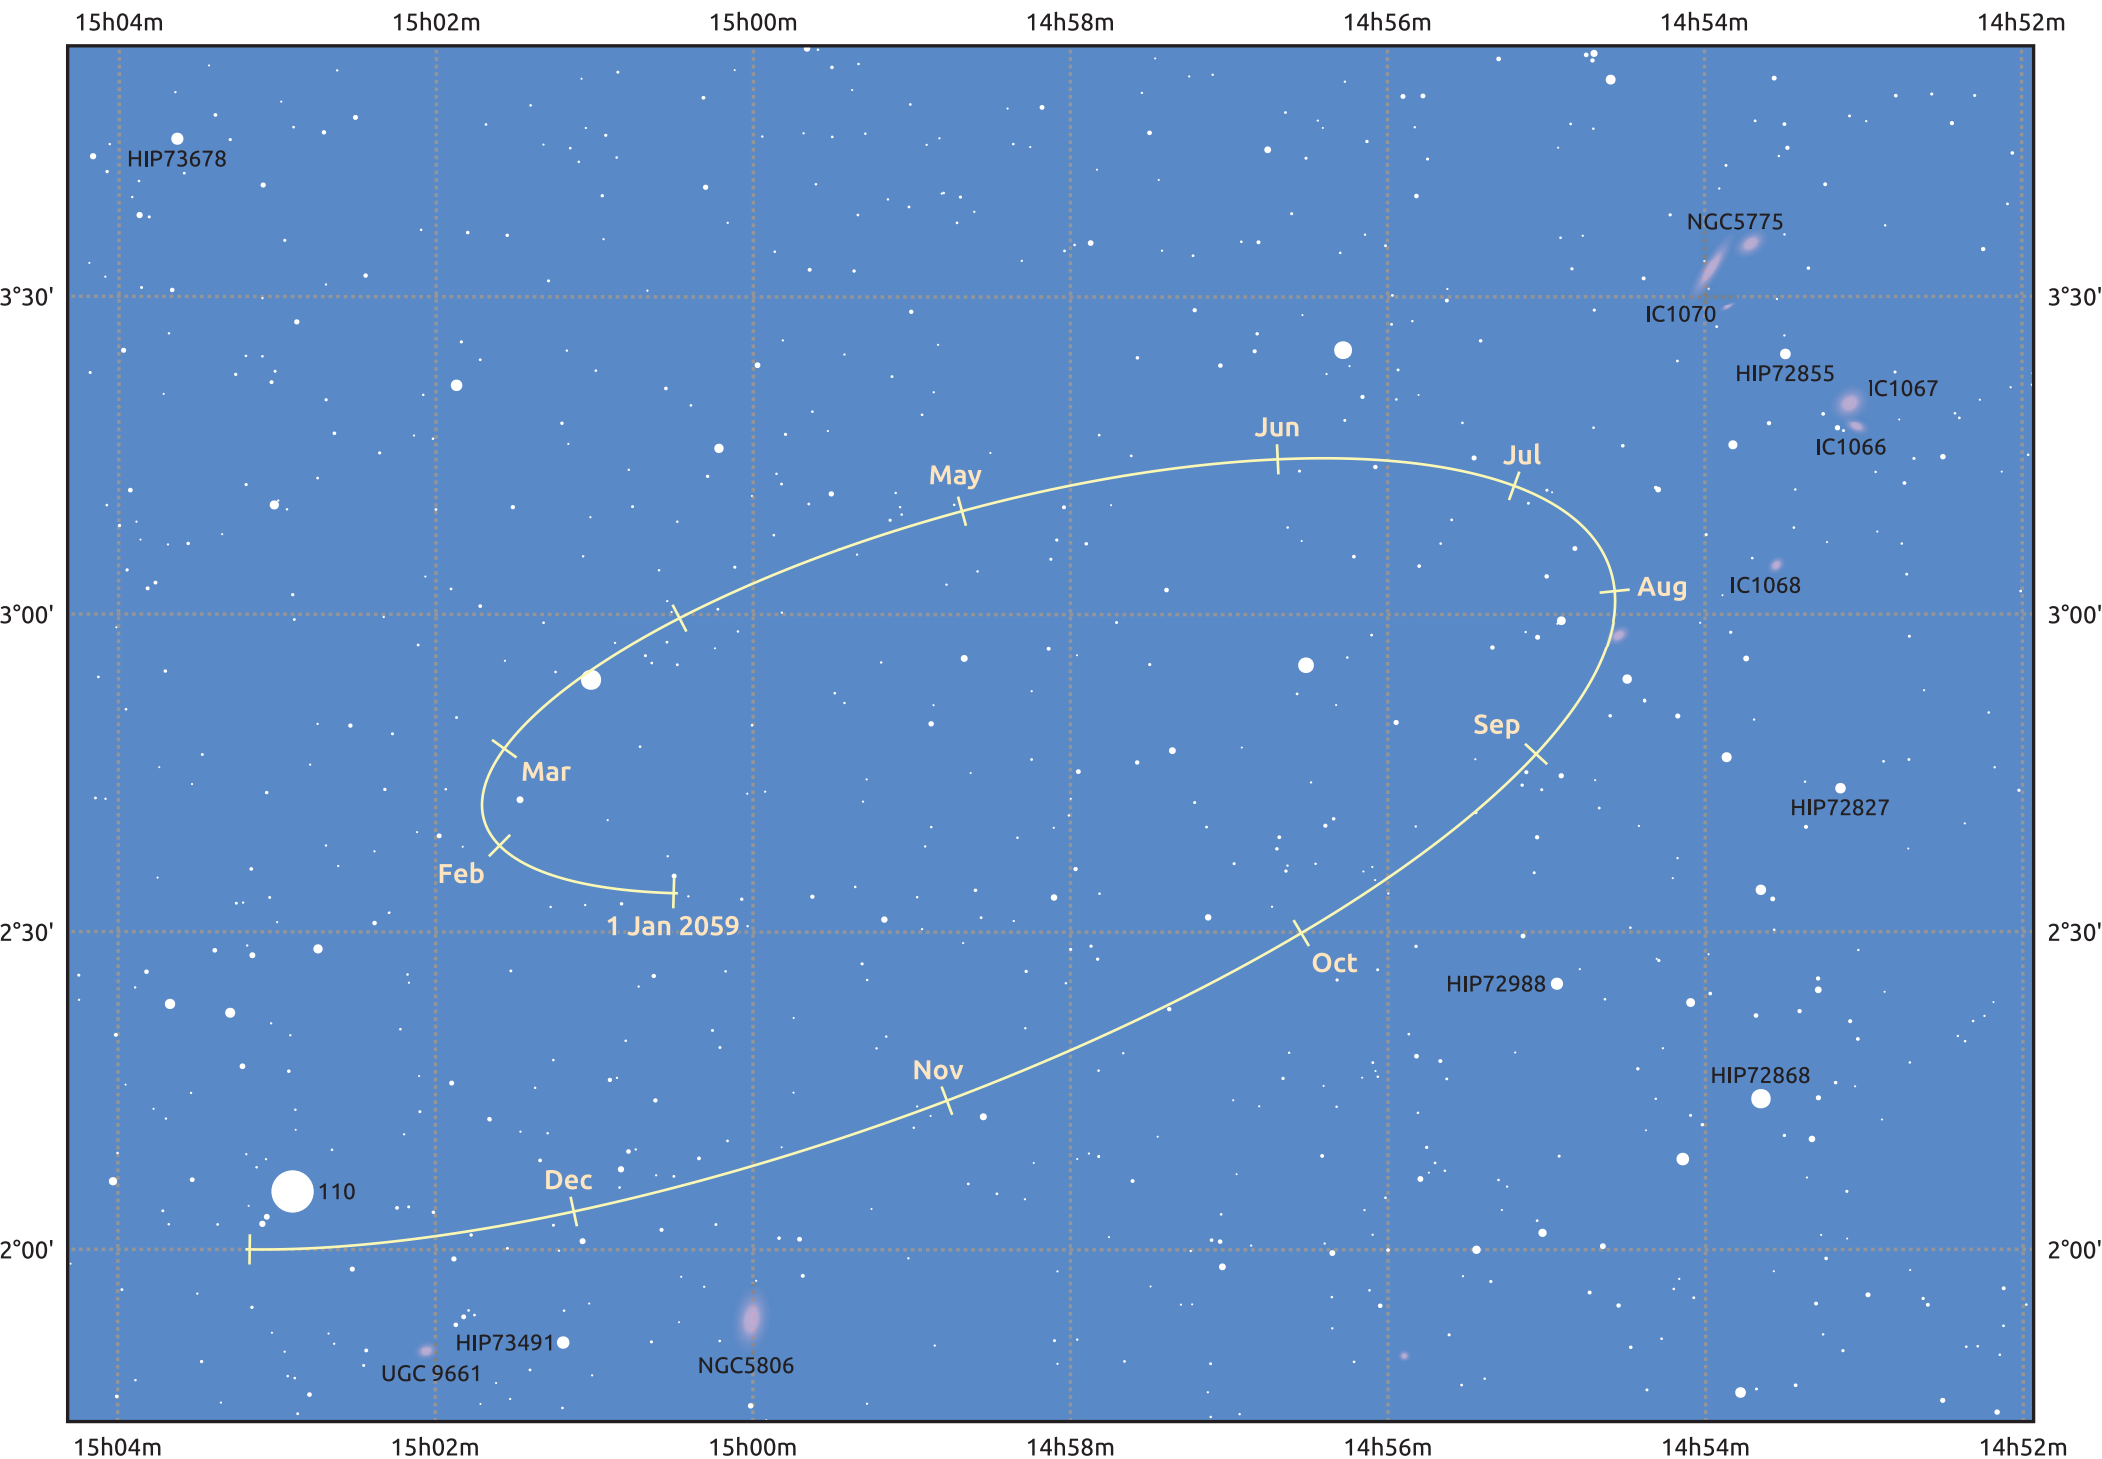

# The path of Makemake in 2059

© Dominic Ford 2011–2025. Date markers placed at midnight UTC. Downloaded from <https://in-the-sky.org>

Magnitude scale: 14.0 13.0 12.0 11.0 10.0 9.0 8.0 7.0 6.0 5.0 4.0

— Ecliptic Plane

Galaxy Bright nebula Open cluster Globular cluster Planetary nebula

Date	Mag
2059 Jan 1	17.1
2059 Apr 1	17.0
2059 Jul 1	17.1
2059 Oct 1	17.1
2060 Jan 1	17.1