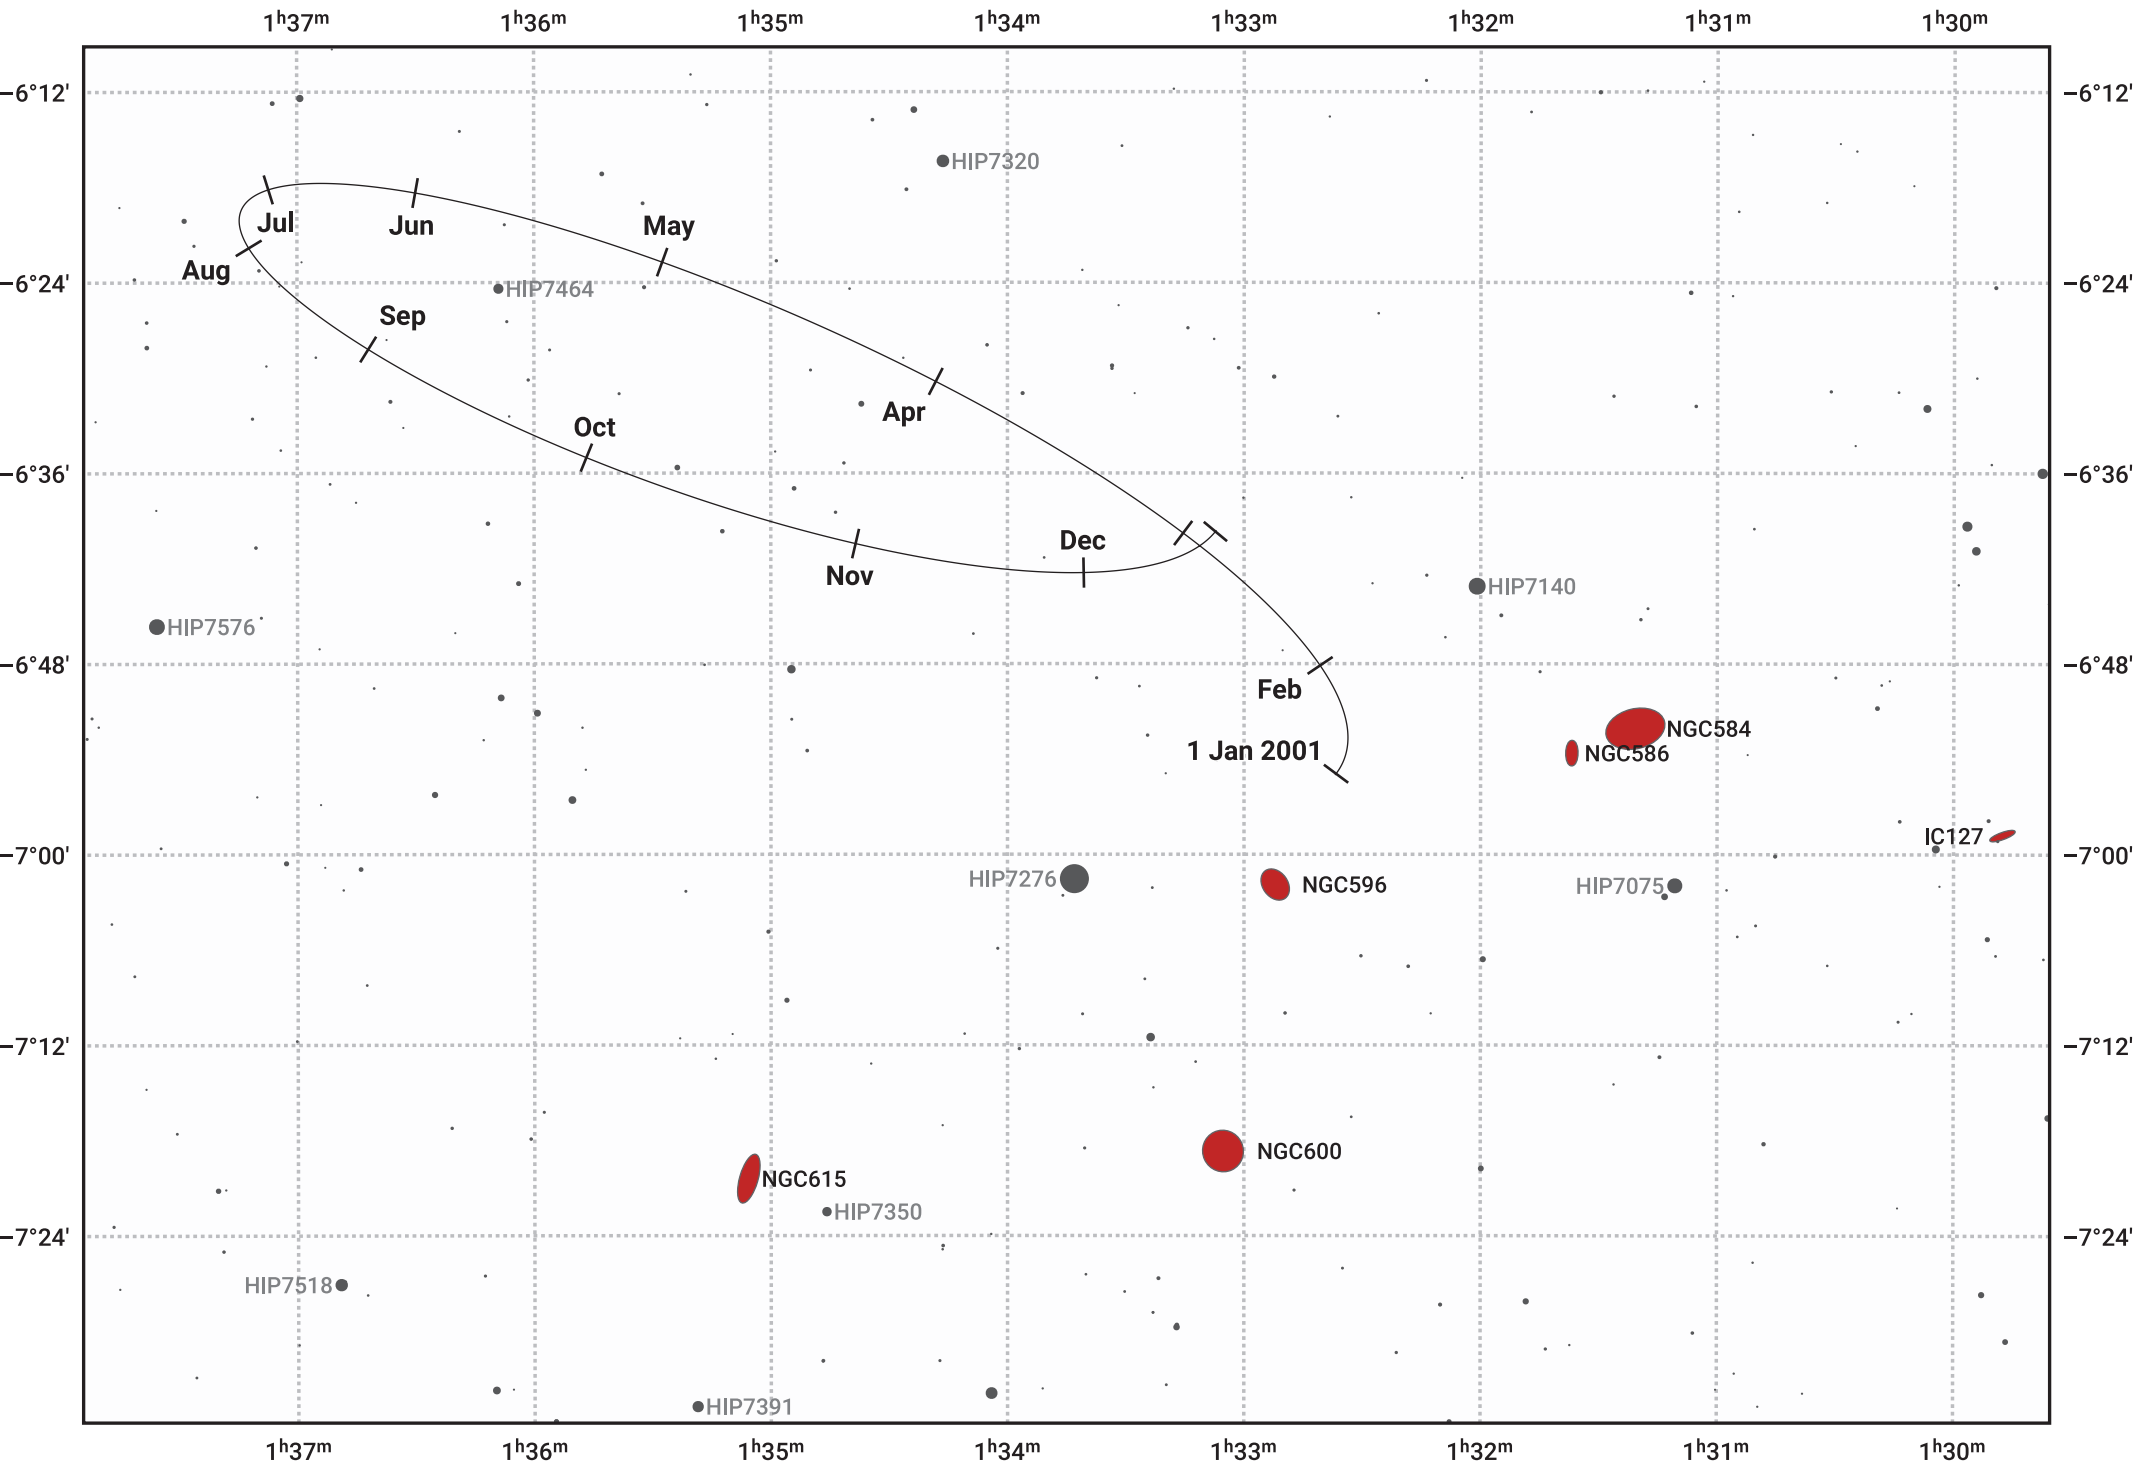

# The path of Eris in 2001

© Dominic Ford 2011–2024. Date markers placed at midnight UTC. Downloaded from <https://in-the-sky.org>

Magnitude scale: 14.0 13.0 12.0 11.0 10.0 9.0 8.0 7.0 6.0 5.0

— Ecliptic Plane

- Galaxy
- Bright nebula
- Open cluster
- Globular cluster

Date	Mag
2001 Jan 1	18.8
2001 Apr 1	18.7
2001 Jul 1	18.8
2001 Oct 1	18.7
2002 Jan 1	18.8