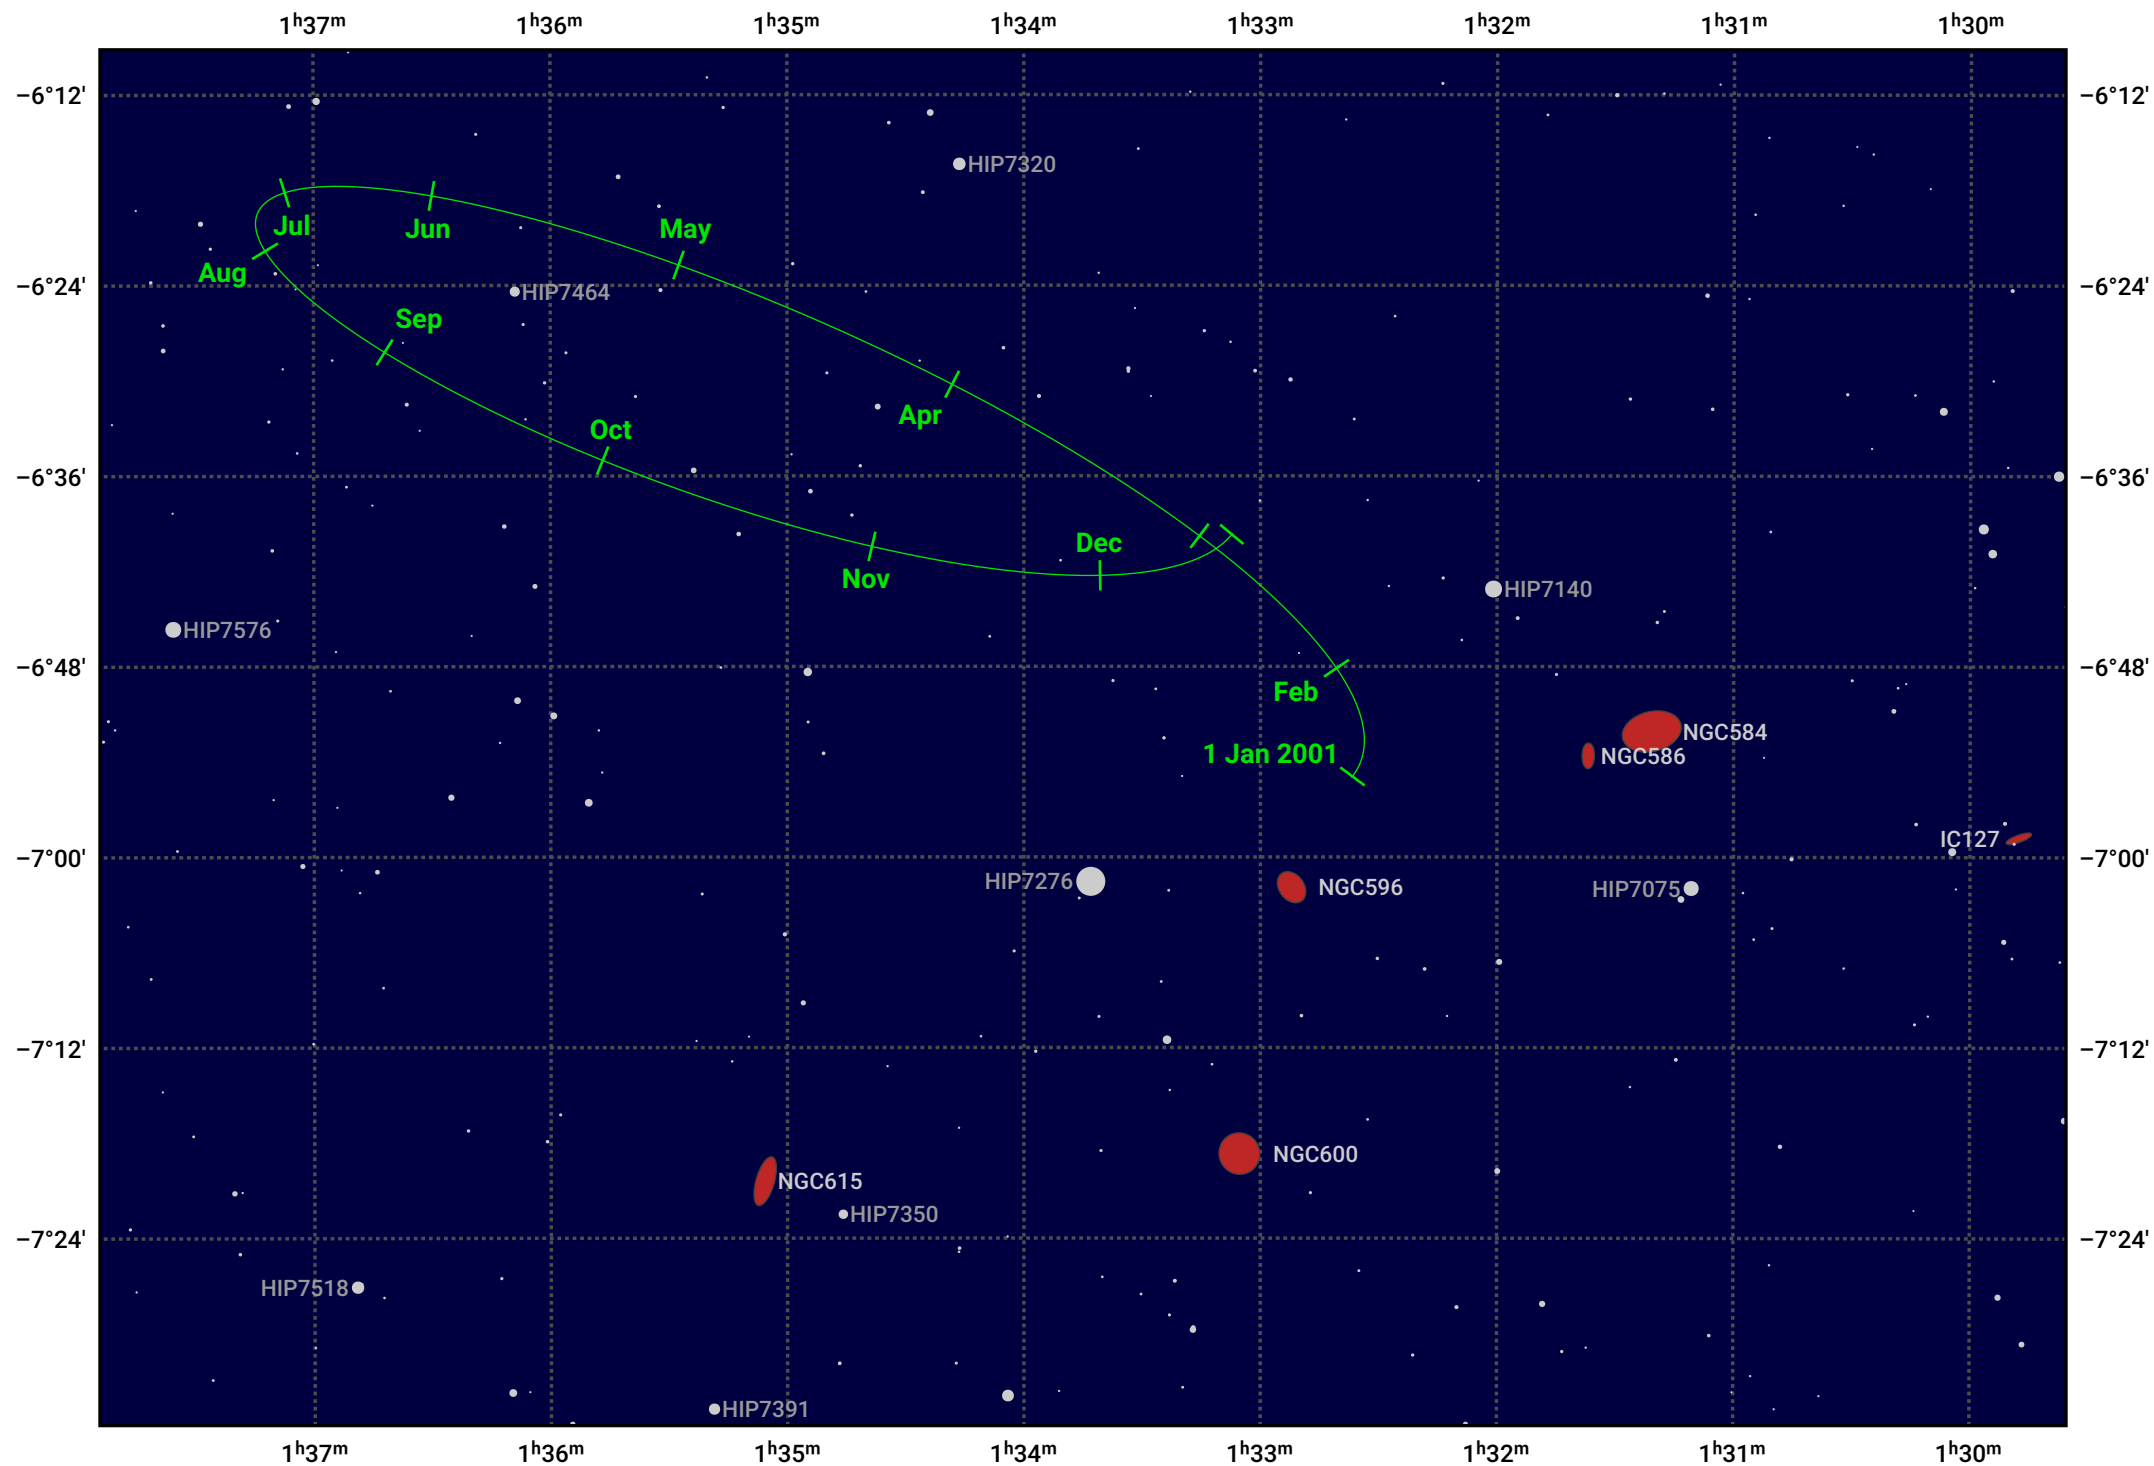

# The path of Eris in 2001

© Dominic Ford 2011–2024. Date markers placed at midnight UTC. Downloaded from <https://in-the-sky.org>

Magnitude scale: 14.0 13.0 12.0 11.0 10.0 9.0 8.0 7.0 6.0 5.0

— Ecliptic Plane

Galaxy Bright nebula Open cluster Globular cluster

Date	Mag
2001 Jan 1	18.8
2001 Apr 1	18.7
2001 Jul 1	18.8
2001 Oct 1	18.7
2002 Jan 1	18.8