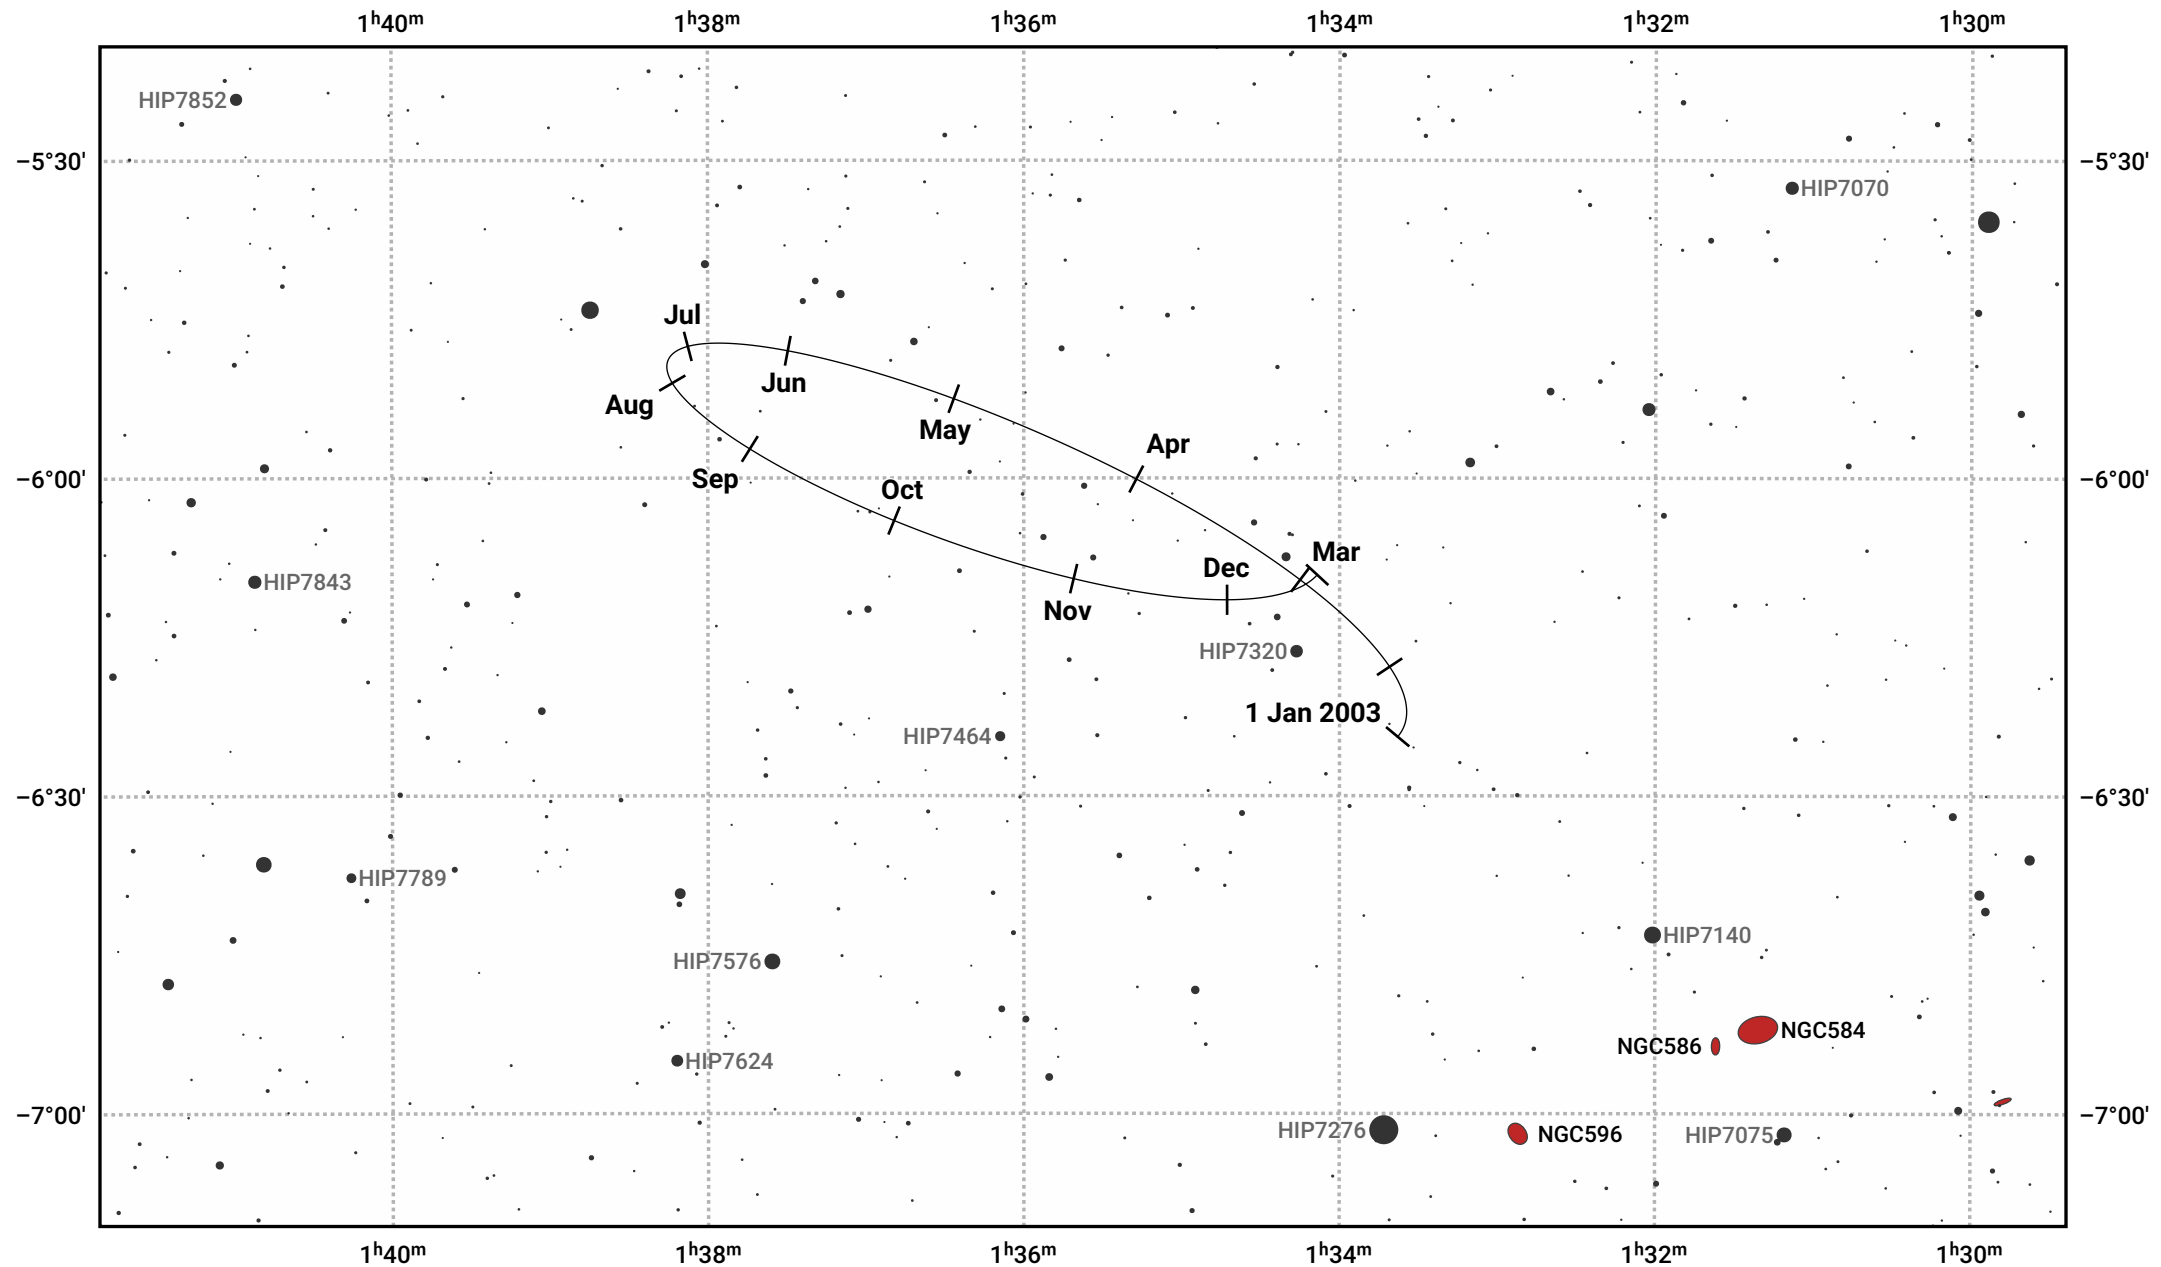

# The path of Eris in 2003

© Dominic Ford 2011–2024. Date markers placed at midnight UTC. Downloaded from <https://in-the-sky.org>

Magnitude scale: 14.0 13.0 12.0 11.0 10.0 9.0 8.0 7.0 6.0 5.0

— Ecliptic Plane

Galaxy   Bright nebula   Open cluster   Globular cluster

Date	Mag
2003 Jan 1	18.8
2003 Apr 1	18.7
2003 Jul 1	18.8
2003 Oct 1	18.7
2004 Jan 1	18.8