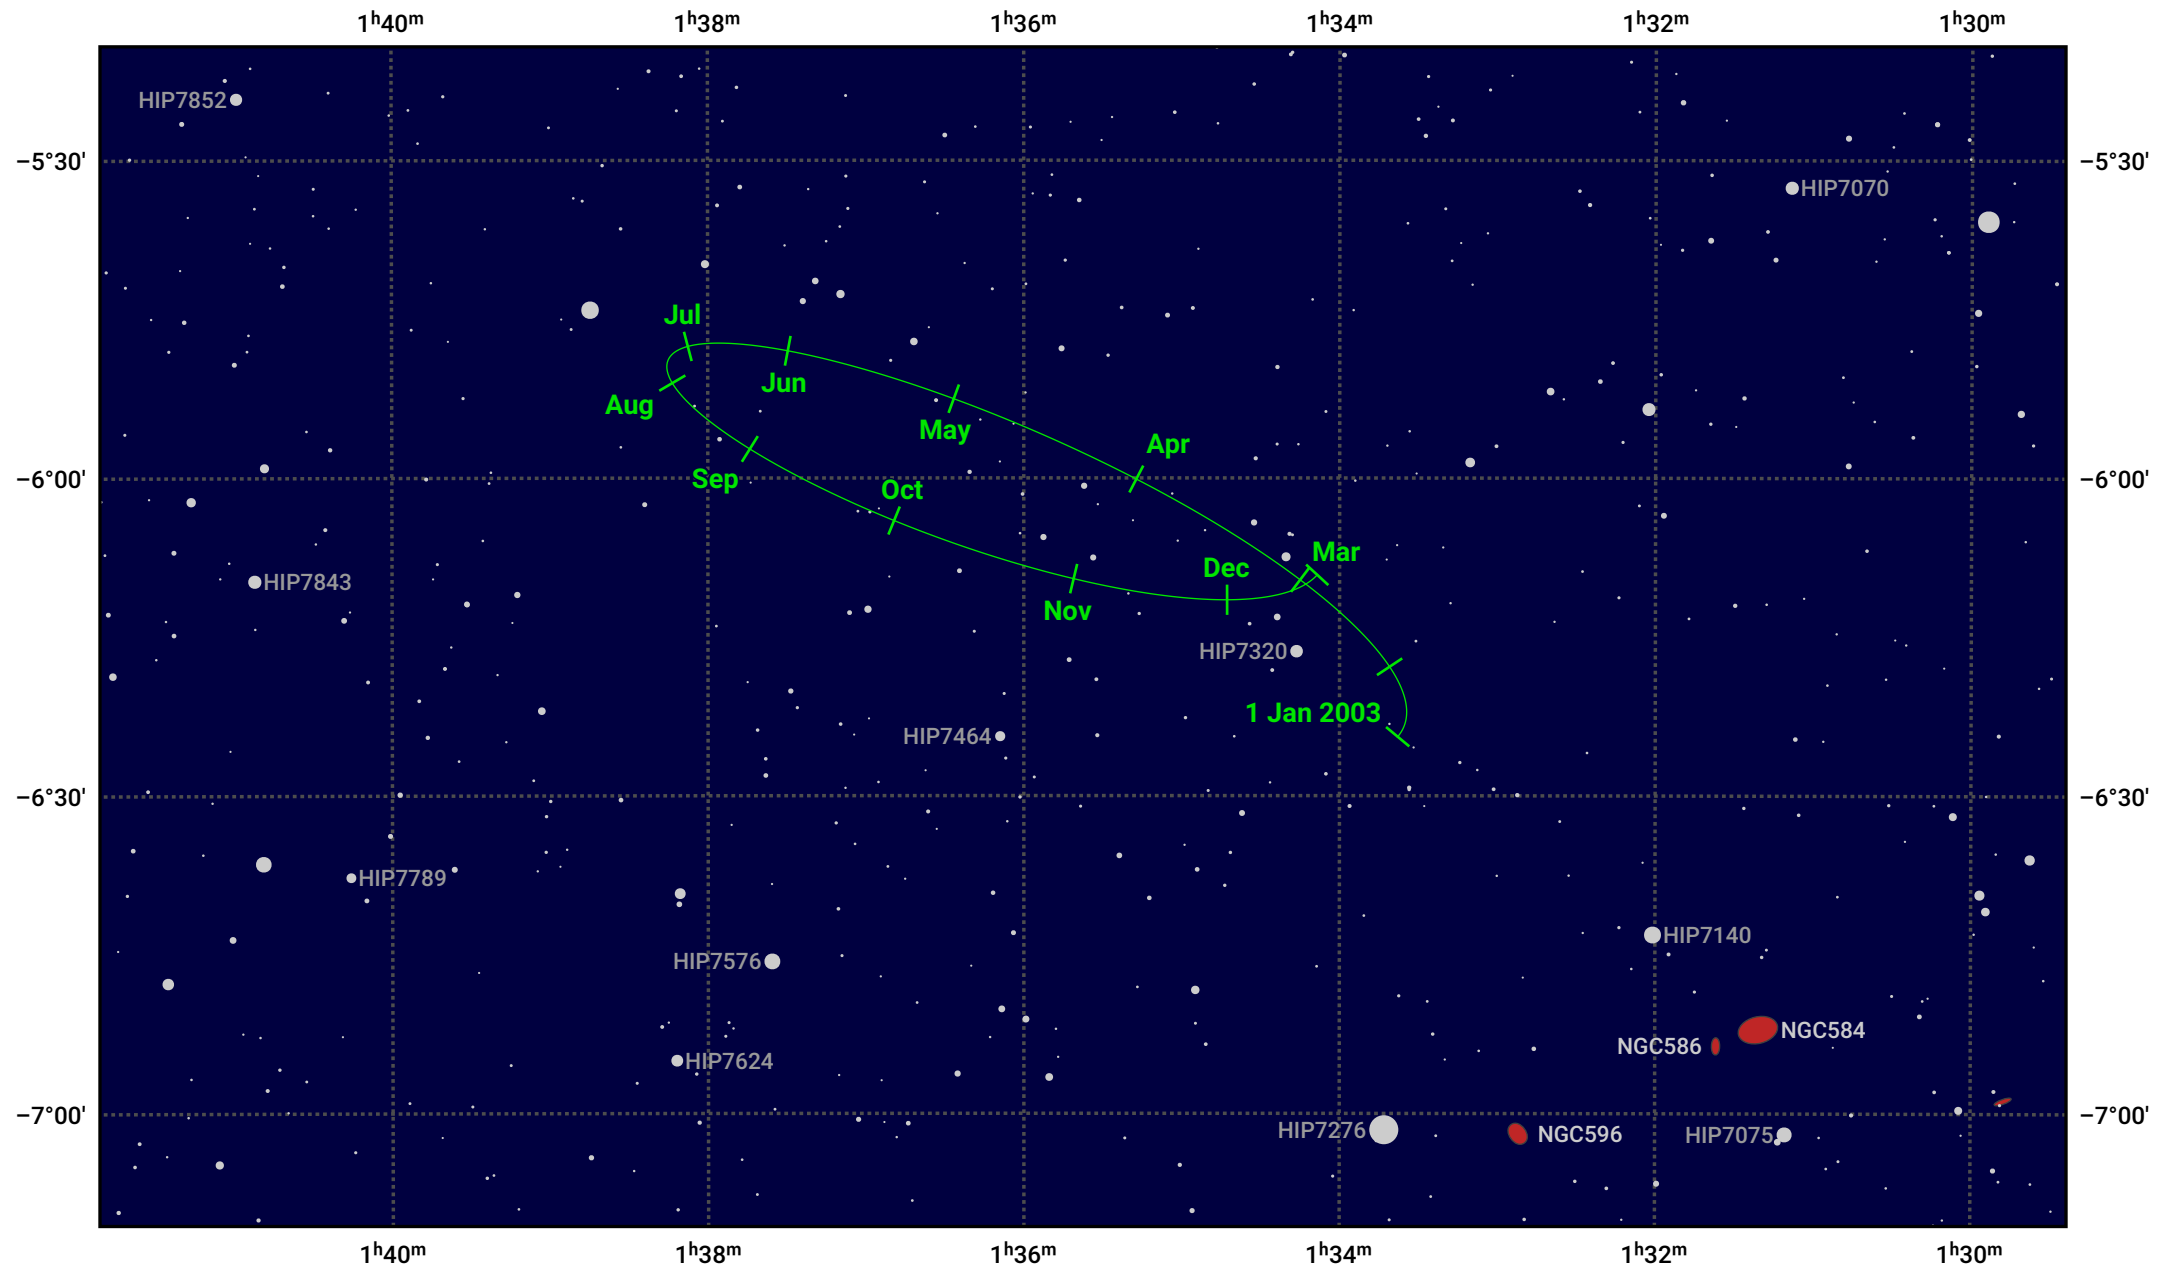

# The path of Eris in 2003

© Dominic Ford 2011–2024. Date markers placed at midnight UTC. Downloaded from <https://in-the-sky.org>

Magnitude scale: 14.0 13.0 12.0 11.0 10.0 9.0 8.0 7.0 6.0 5.0

— Ecliptic Plane

Galaxy    Bright nebula    Open cluster    Globular cluster

Date	Mag
2003 Jan 1	18.8
2003 Apr 1	18.7
2003 Jul 1	18.8
2003 Oct 1	18.7
2004 Jan 1	18.8