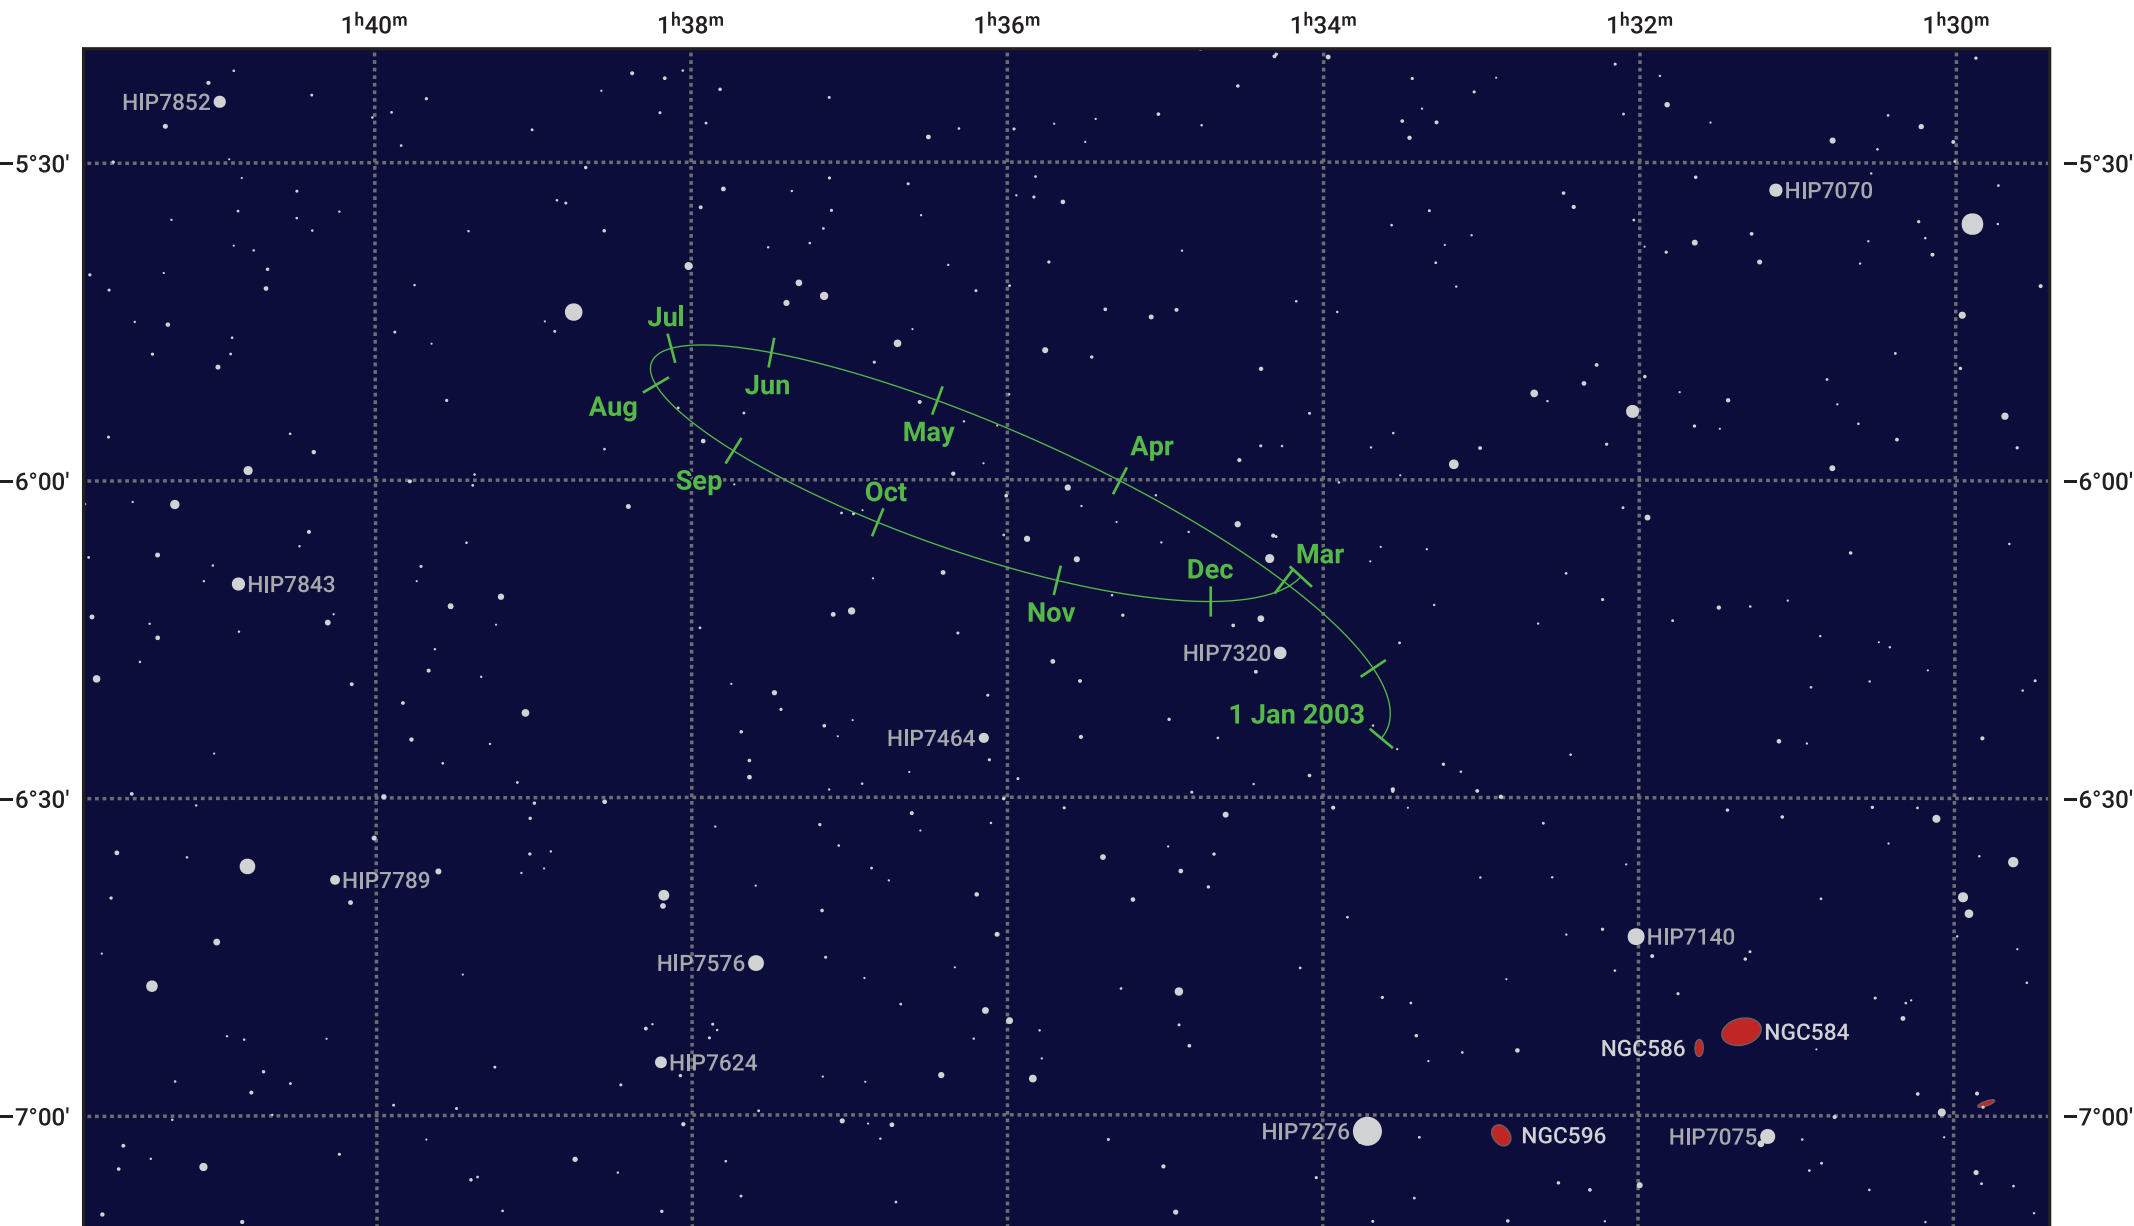

The path of Eris in 2003

© Dominic Ford 2011–2024. Date markers placed at midnight UTC. Downloaded from <https://in-the-sky.org>

Magnitude scale: 14.0 13.0 12.0 11.0 10.0 9.0 8.0 7.0 6.0 5.0

— Ecliptic Plane

- Galaxy
- Bright nebula
- Open cluster
- Globular cluster

Date	Mag
2003 Jan 1	18.8
2003 Apr 1	18.7
2003 Jul 1	18.8
2003 Oct 1	18.7
2004 Jan 1	18.8