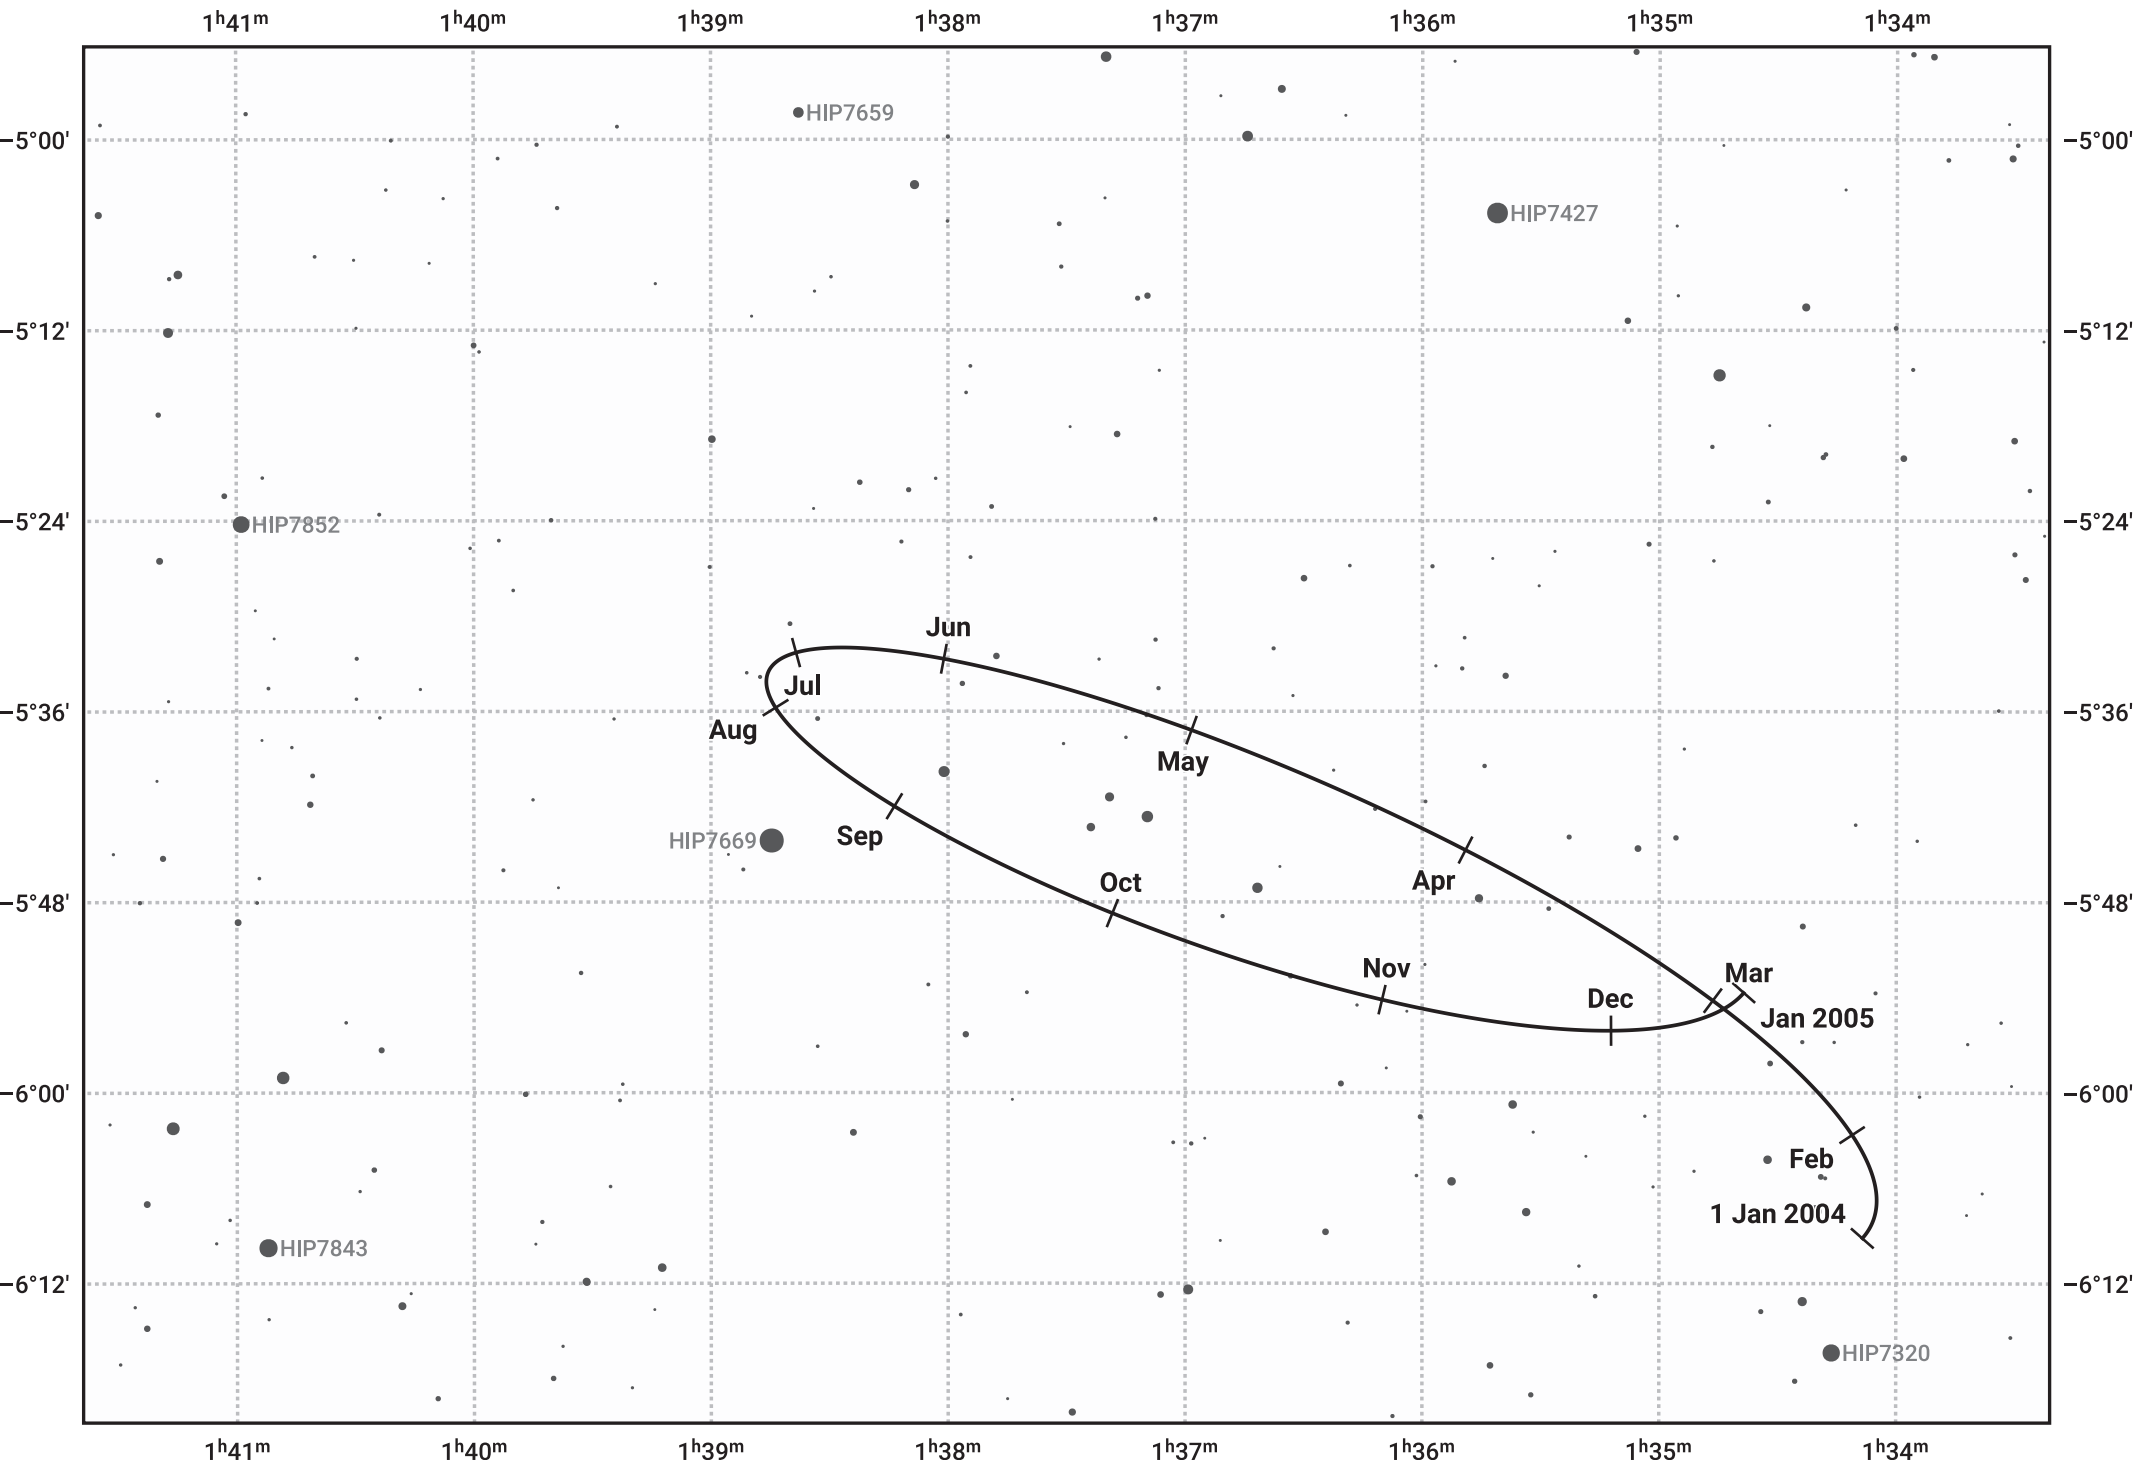

The path of Eris in 2004

© Dominic Ford 2011–2024. Date markers placed at midnight UTC. Downloaded from <https://in-the-sky.org>

Magnitude scale: · 14.0 · 13.0 · 12.0 · 11.0 · 10.0 · 9.0 · 8.0 · 7.0

— Ecliptic Plane

- Galaxy
- Bright nebula
- Open cluster
- Globular cluster

Date	Mag
2004 Jan 1	18.8
2004 Apr 1	18.7
2004 Jul 1	18.8
2004 Oct 1	18.7
2005 Jan 1	18.8