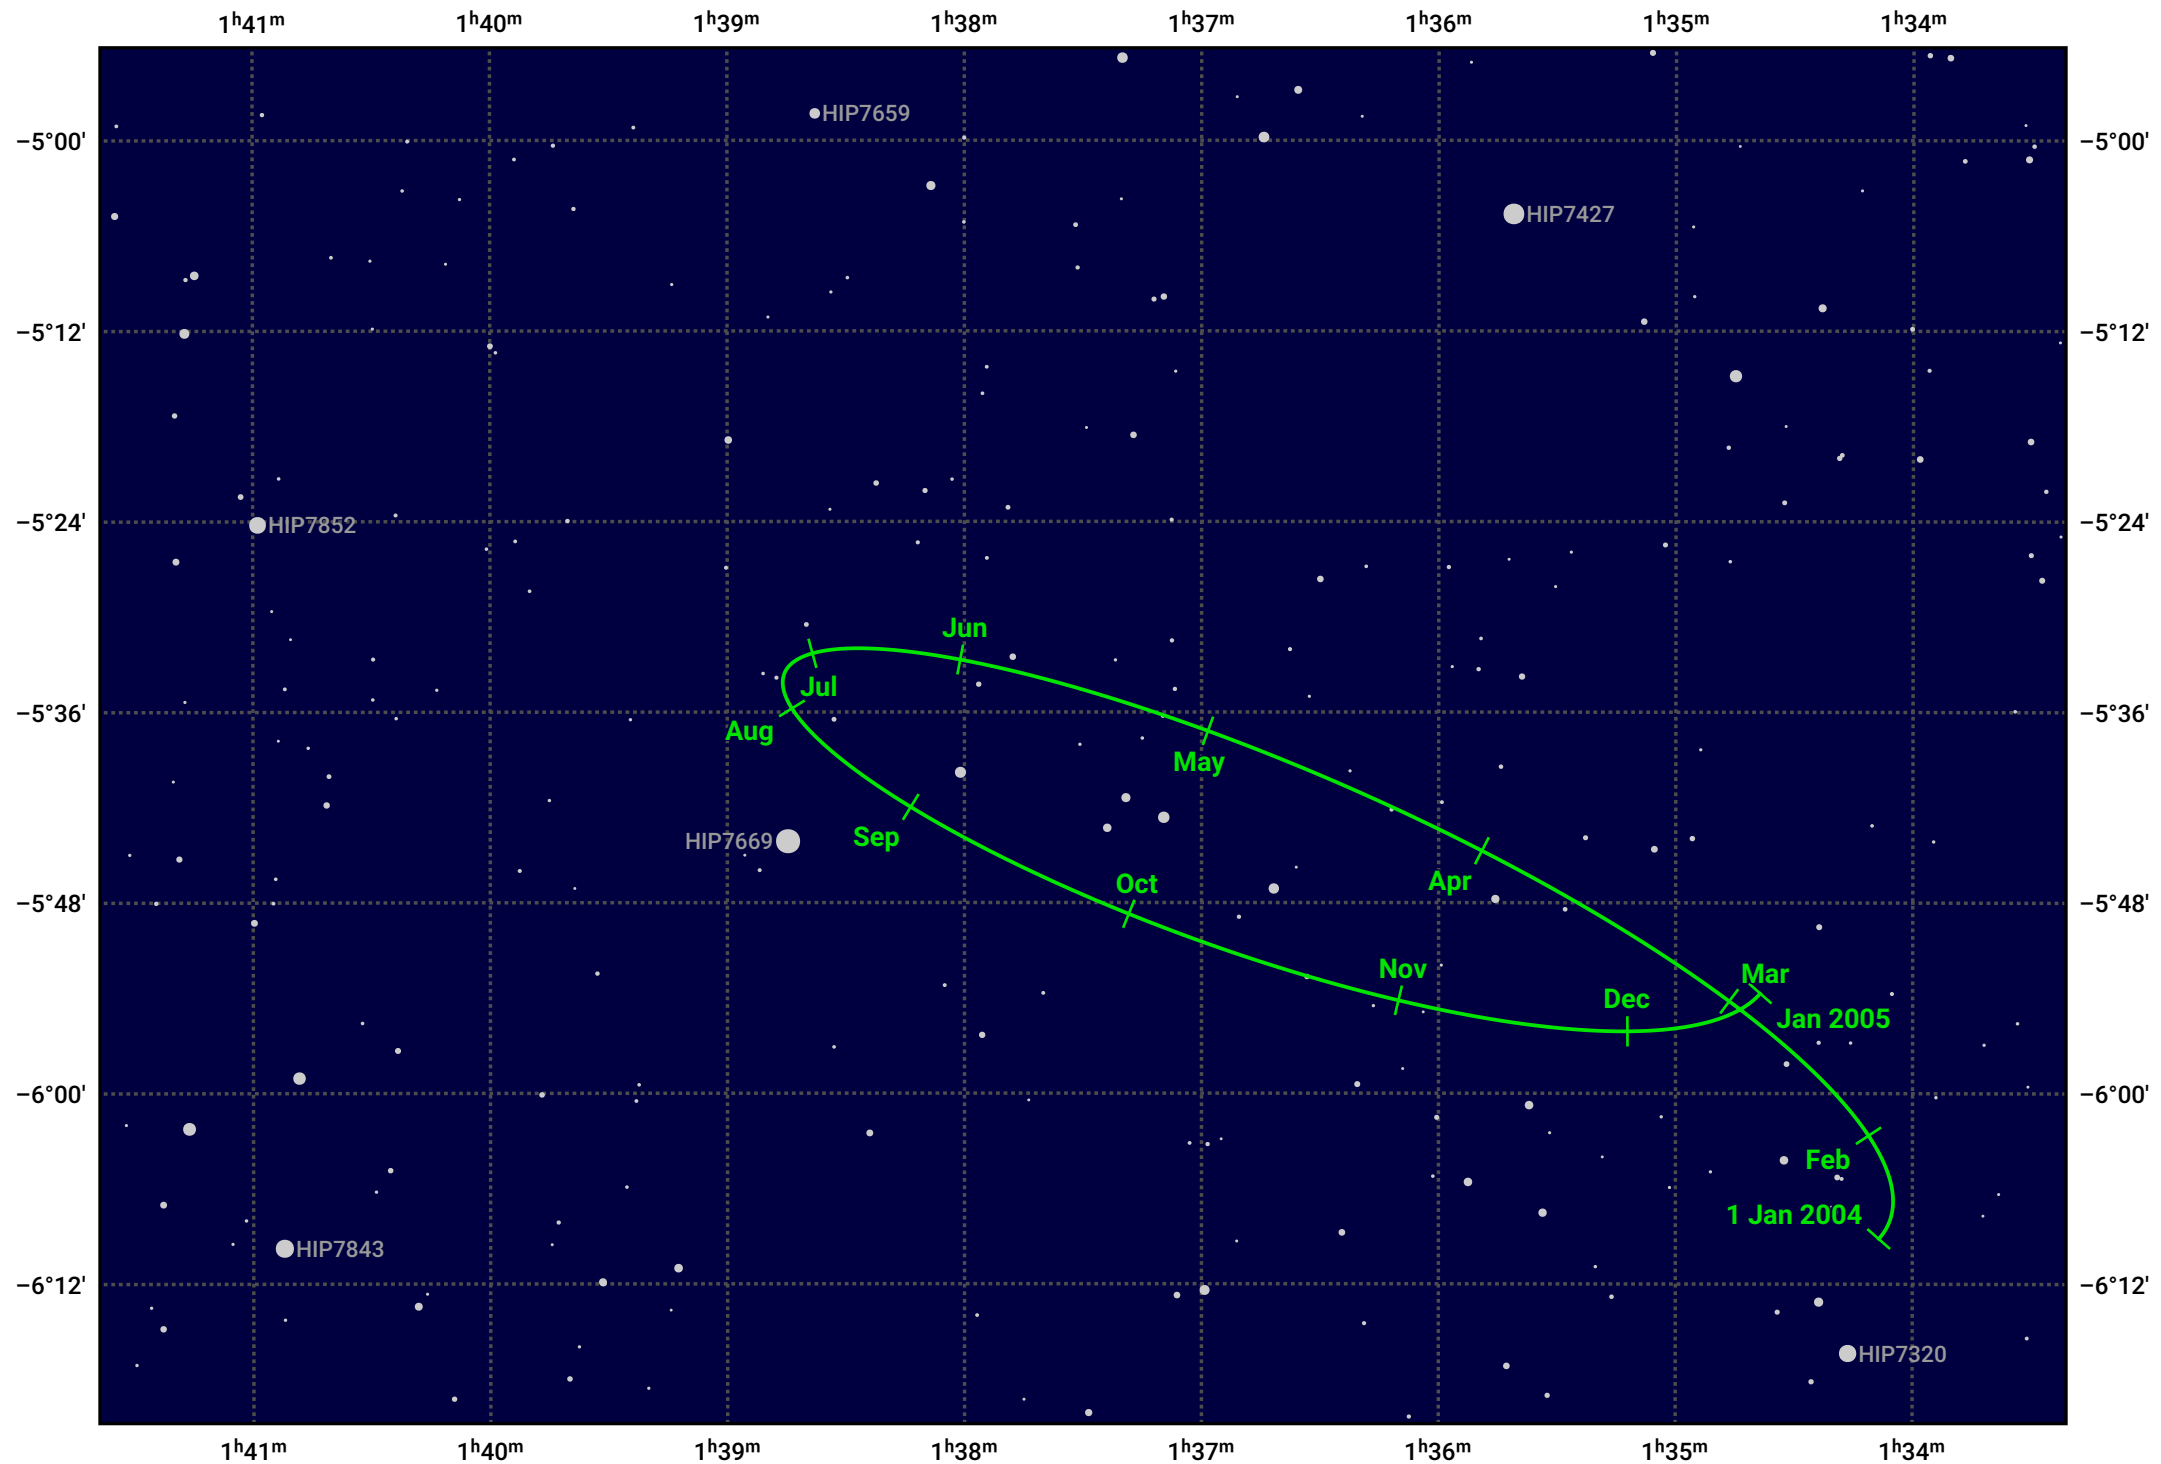

# The path of Eris in 2004

© Dominic Ford 2011–2024. Date markers placed at midnight UTC. Downloaded from <https://in-the-sky.org>

Magnitude scale: 14.0 13.0 12.0 11.0 10.0 9.0 8.0 7.0

— Ecliptic Plane

Galaxy

Bright nebula

Open cluster

Globular cluster

Date	Mag
2004 Jan 1	18.8
2004 Apr 1	18.7
2004 Jul 1	18.8
2004 Oct 1	18.7
2005 Jan 1	18.8