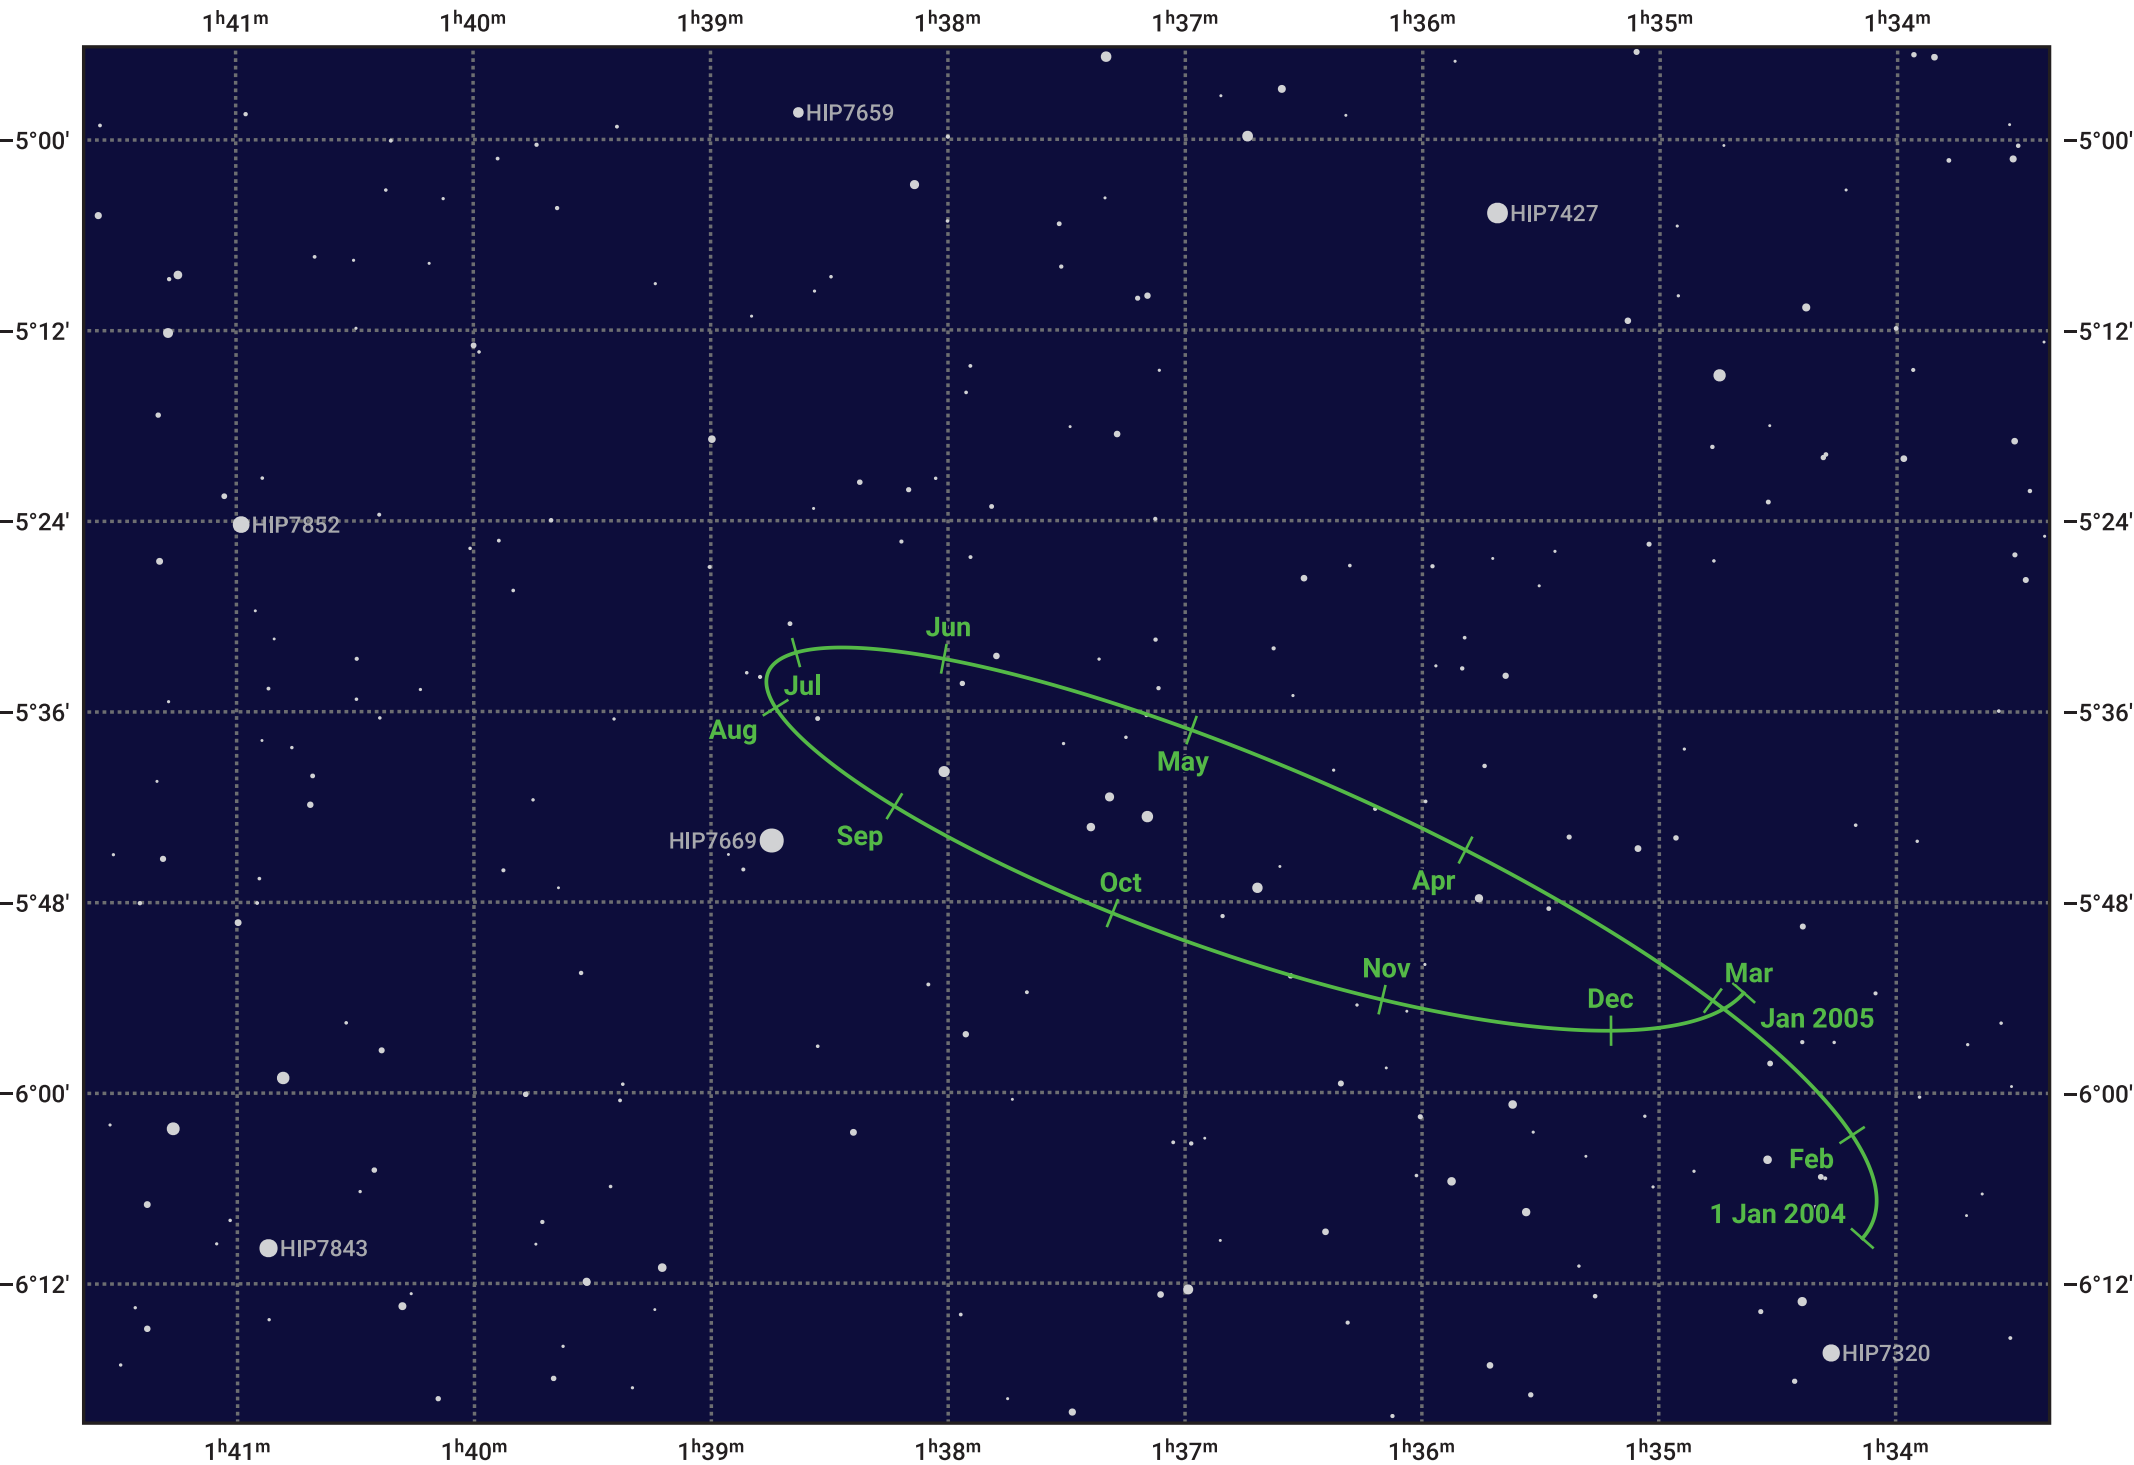

The path of Eris in 2004

© Dominic Ford 2011–2024. Date markers placed at midnight UTC. Downloaded from <https://in-the-sky.org>

Magnitude scale: 14.0 13.0 12.0 11.0 10.0 9.0 8.0 7.0

— Ecliptic Plane

- Galaxy
- Bright nebula
- Open cluster
- ⊕ Globular cluster