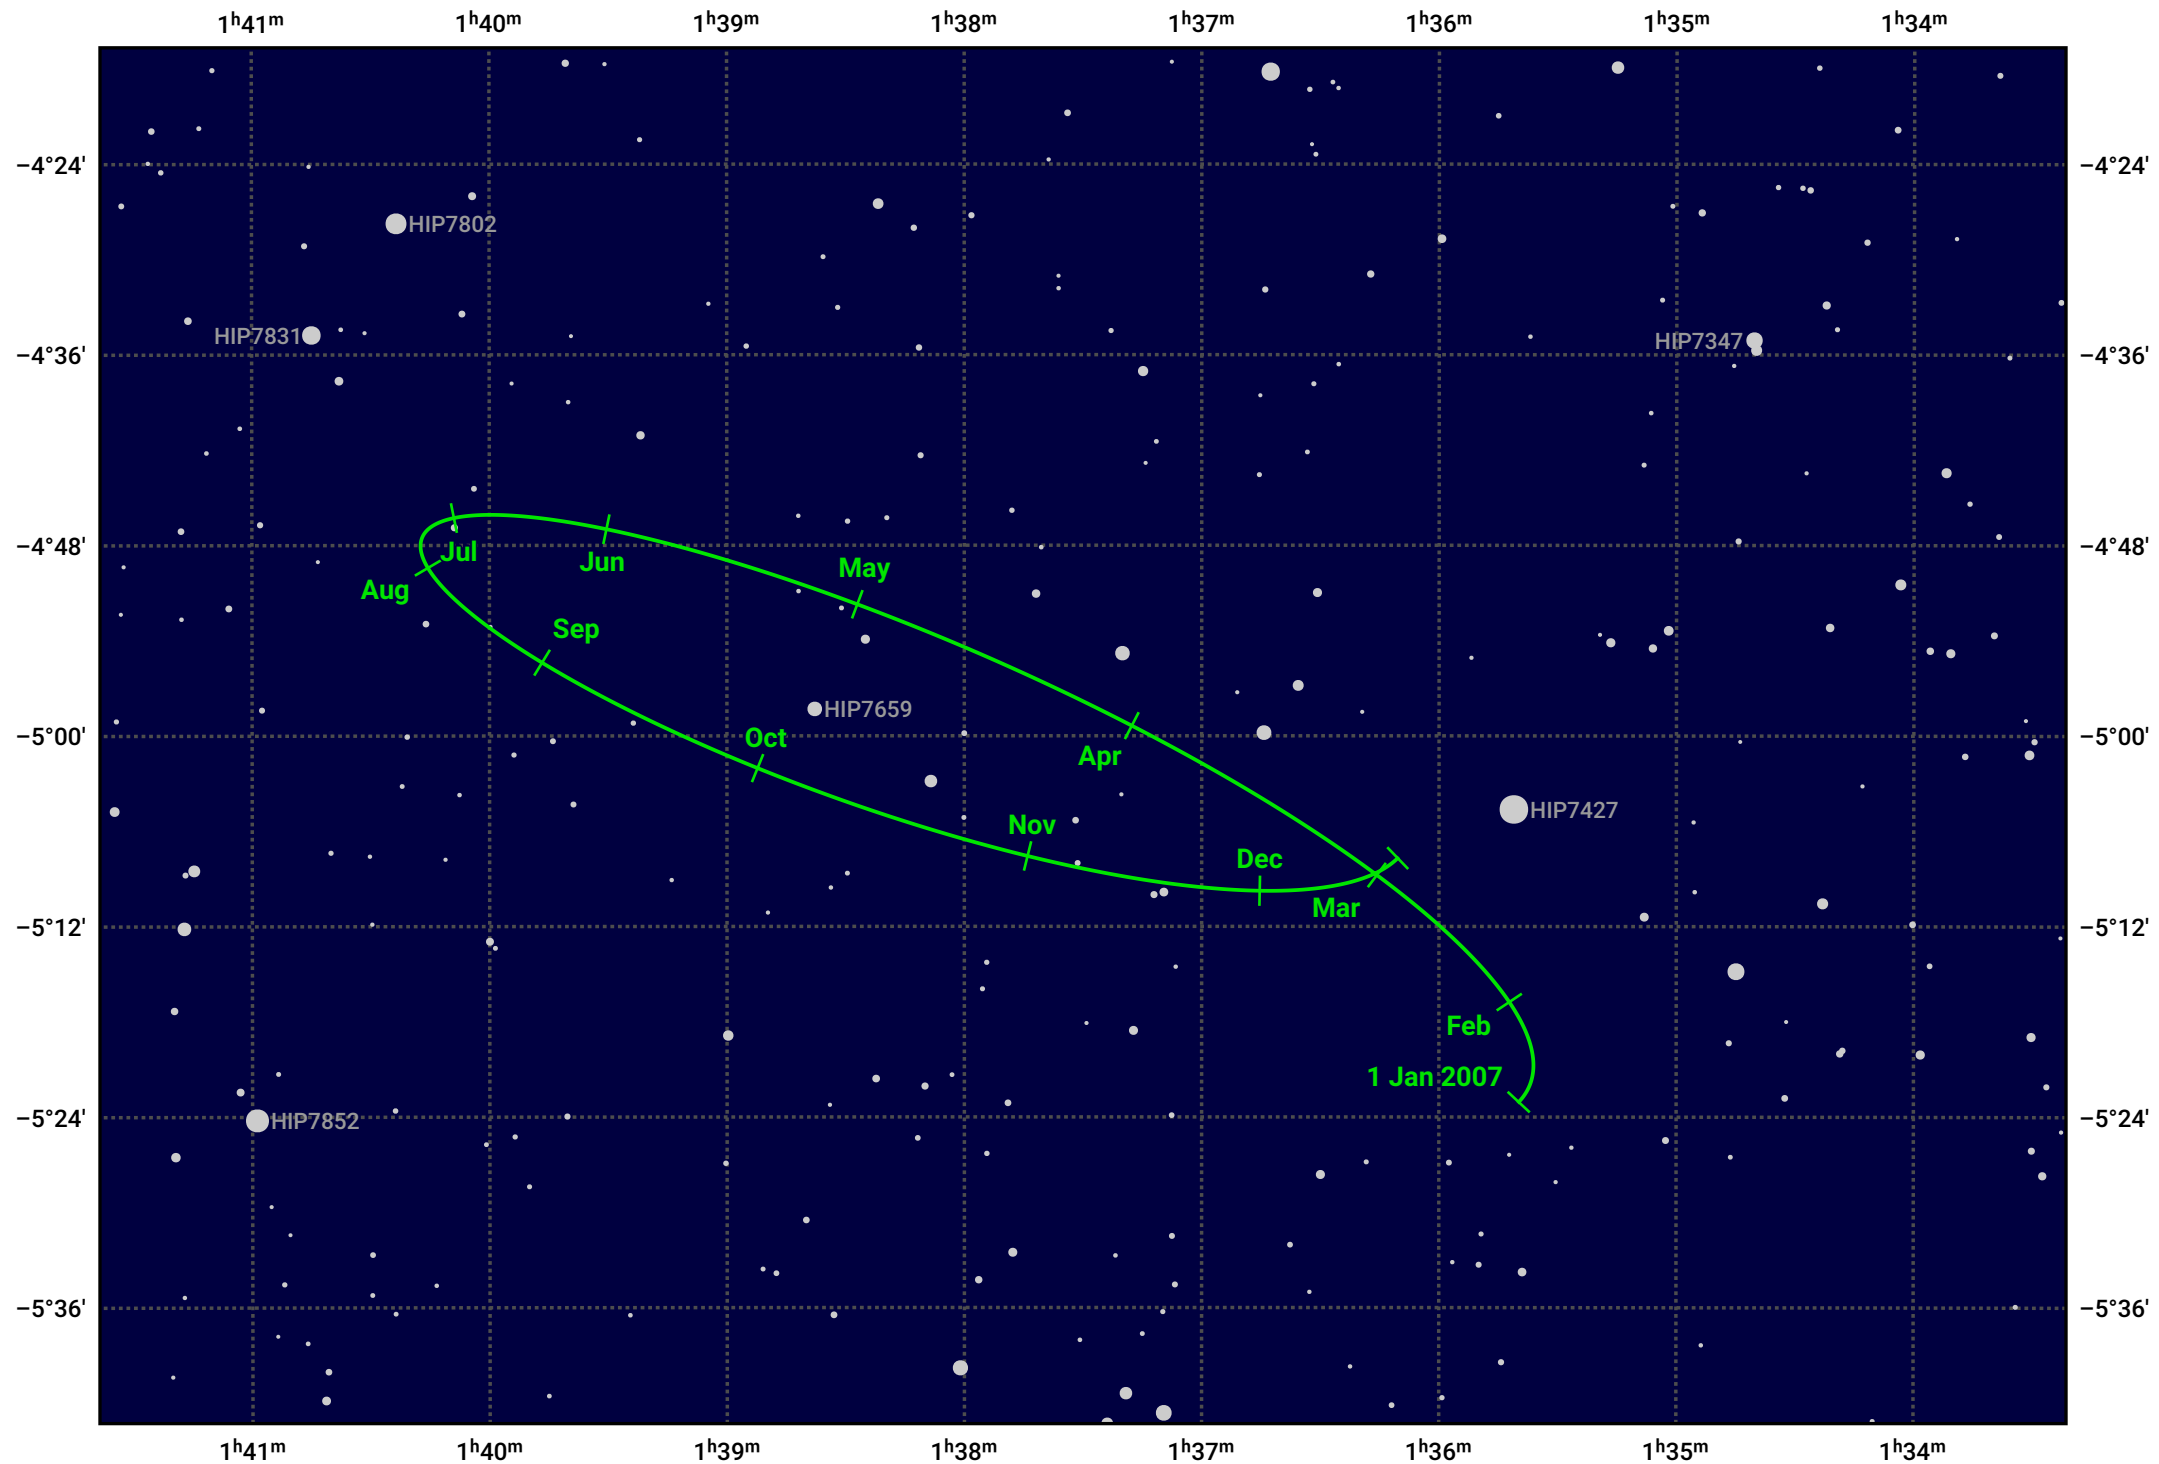

The path of Eris in 2007

© Dominic Ford 2011–2024. Date markers placed at midnight UTC. Downloaded from <https://in-the-sky.org>

Magnitude scale: 14.0 13.0 12.0 11.0 10.0 9.0 8.0 7.0

Ecliptic Plane

Galaxy
 Bright nebula
 Open cluster
 Globular cluster