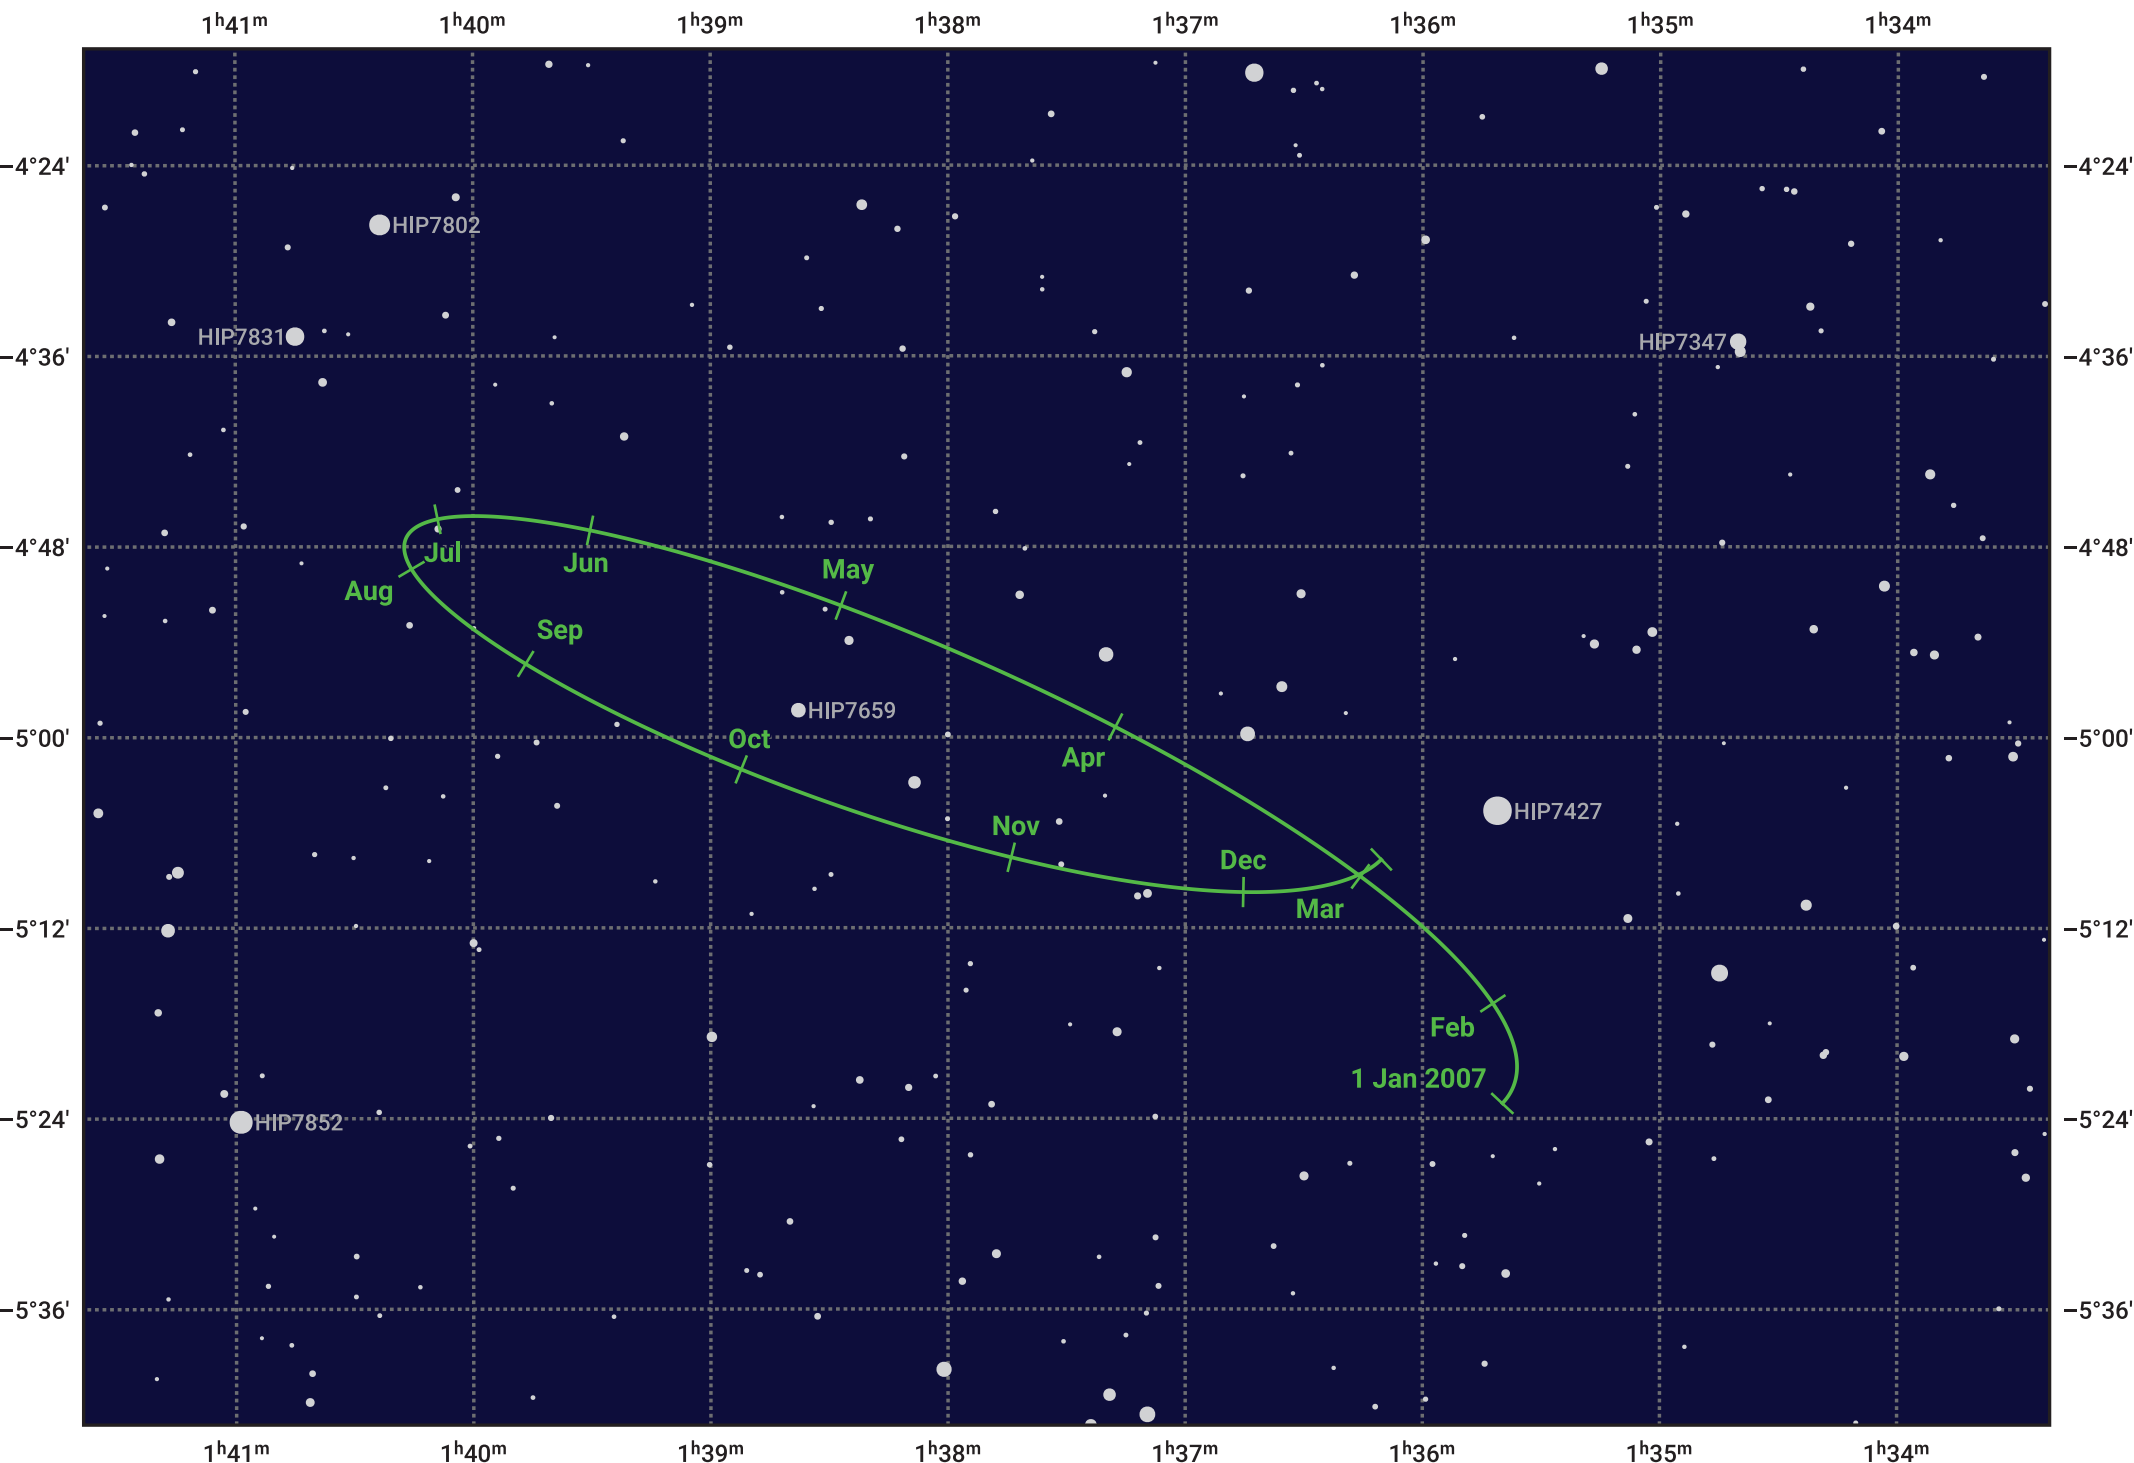

The path of Eris in 2007

© Dominic Ford 2011–2024. Date markers placed at midnight UTC. Downloaded from <https://in-the-sky.org>

Magnitude scale: · 14.0 · 13.0 · 12.0 · 11.0 · 10.0 ● 9.0 ● 8.0 ● 7.0

— Ecliptic Plane

- Galaxy
- Bright nebula
- Open cluster
- Globular cluster

Date	Mag
2007 Jan 1	18.7
2007 Apr 1	18.7
2007 Jul 1	18.8
2007 Oct 1	18.7
2008 Jan 1	18.7