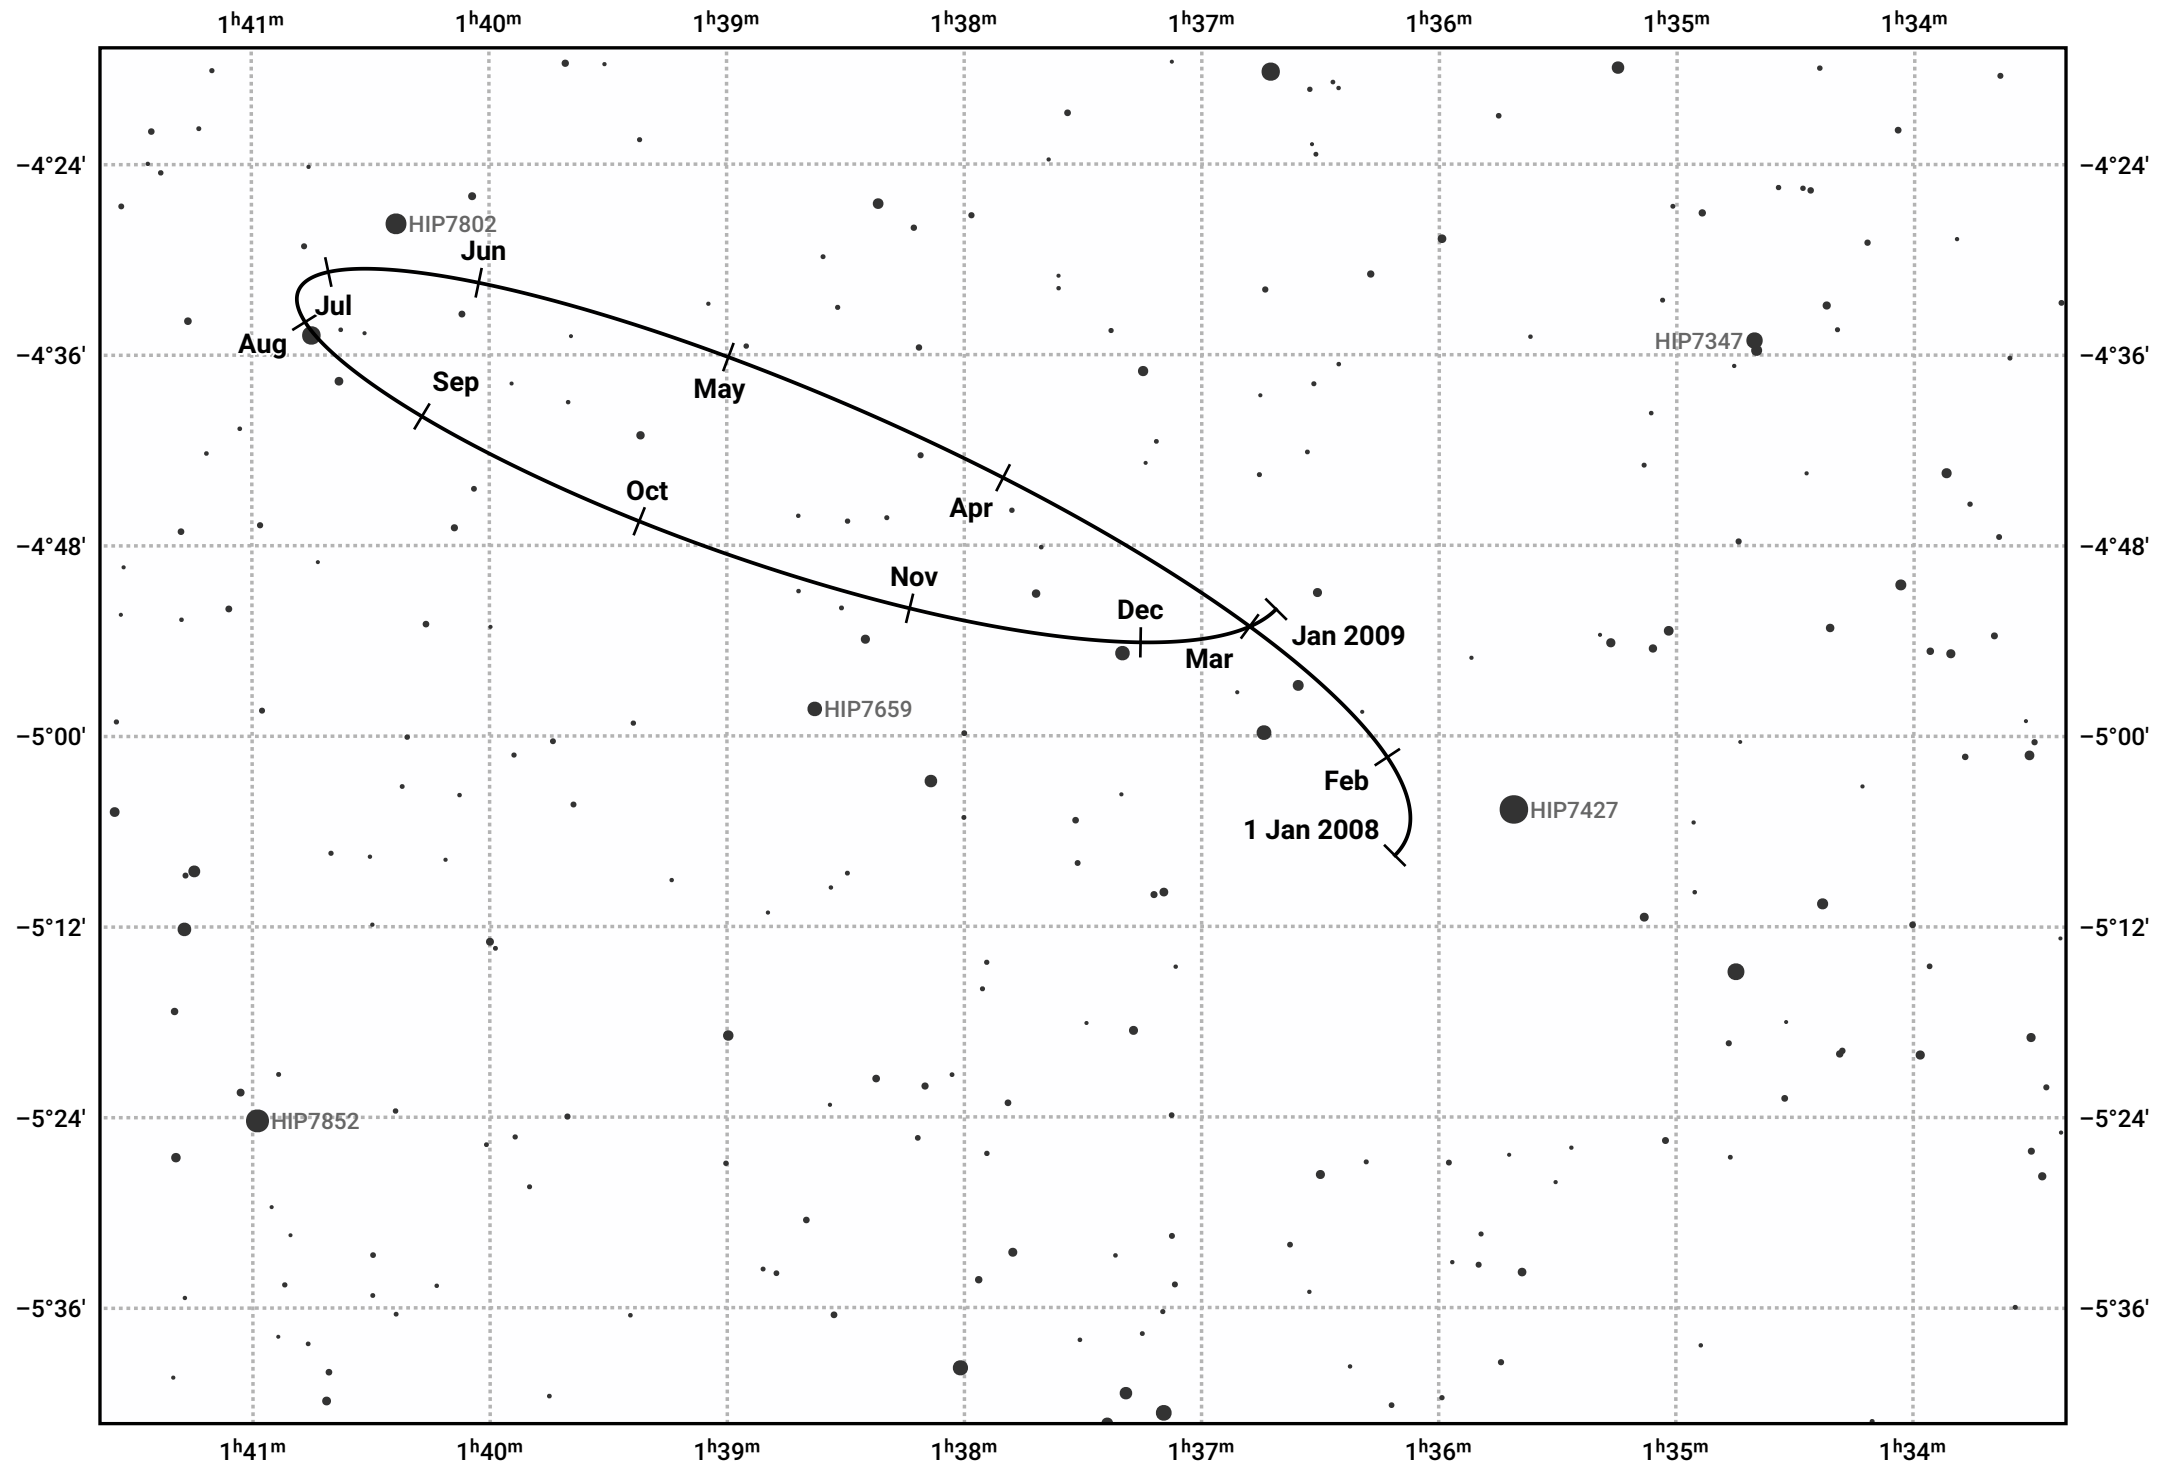

The path of Eris in 2008

© Dominic Ford 2011–2024. Date markers placed at midnight UTC. Downloaded from <https://in-the-sky.org>

Magnitude scale: ·14.0 ·13.0 ·12.0 ·11.0 ·10.0 ·9.0 ·8.0 ●7.0

— Ecliptic Plane

● Galaxy ■ Bright nebula ● Open cluster ⊕ Globular cluster

Date	Mag
2008 Jan 1	18.7
2008 Apr 1	18.7
2008 Jul 1	18.7
2008 Oct 1	18.7
2009 Jan 1	18.7