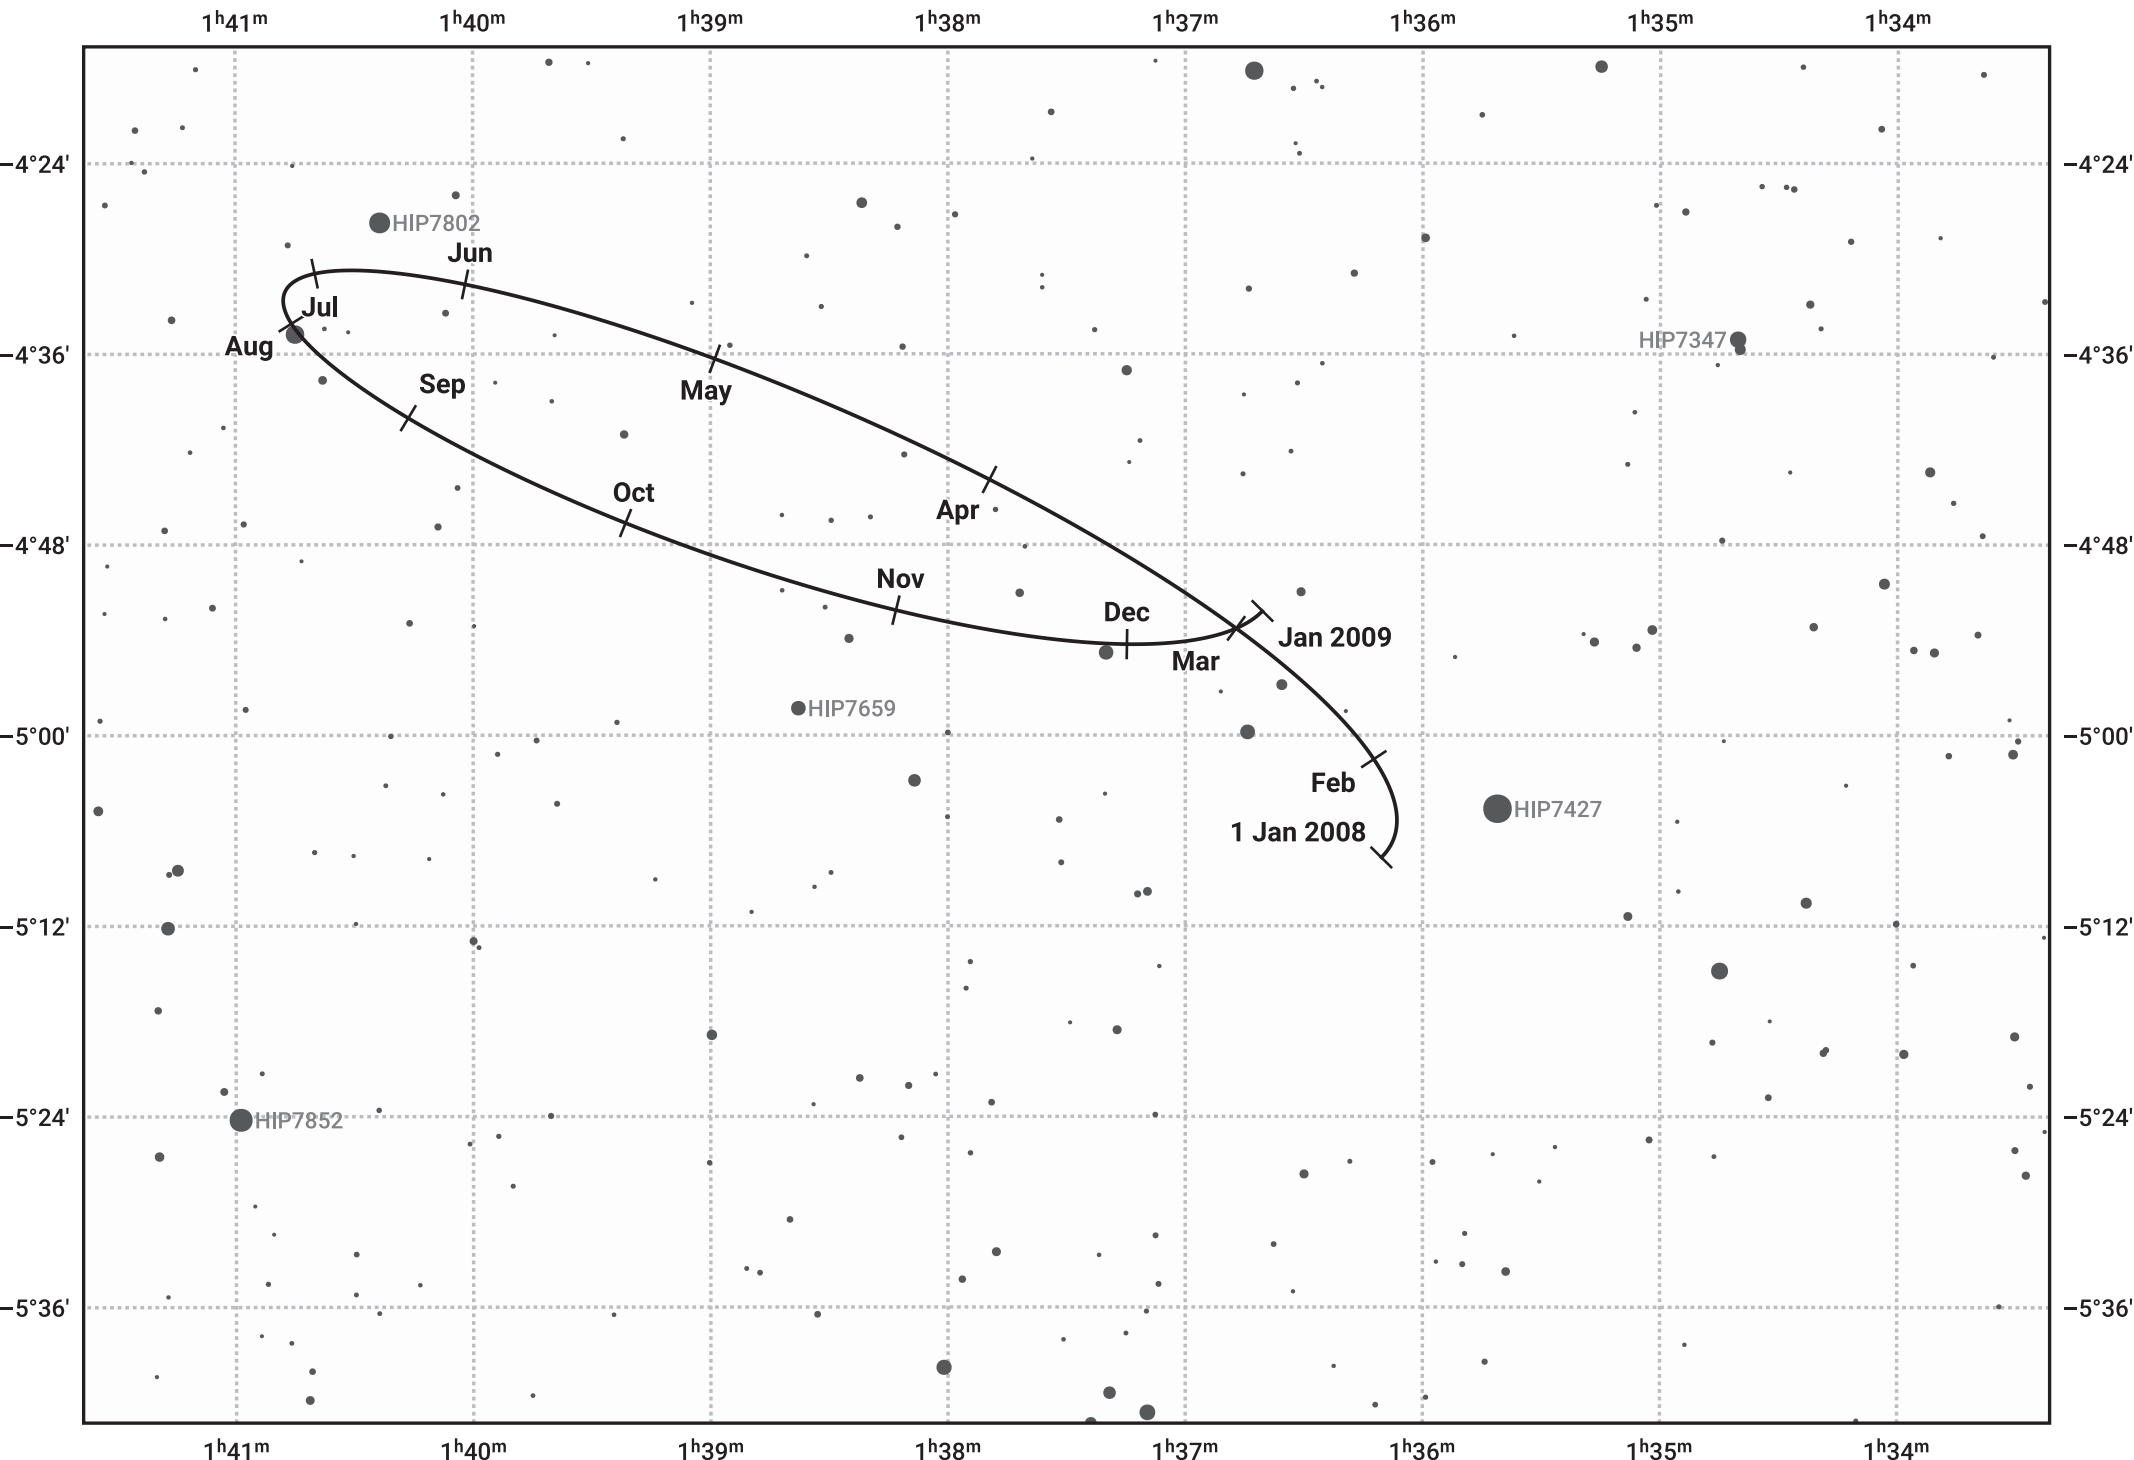

# The path of Eris in 2008

© Dominic Ford 2011–2024. Date markers placed at midnight UTC. Downloaded from <https://in-the-sky.org>

Magnitude scale: · 14.0 · 13.0 · 12.0 · 11.0 · 10.0 ● 9.0 ● 8.0 ● 7.0

— Ecliptic Plane

- Galaxy
- Bright nebula
- Open cluster
- ⊕ Globular cluster

Date	Mag
2008 Jan 1	18.7
2008 Apr 1	18.7
2008 Jul 1	18.8
2008 Oct 1	18.7
2009 Jan 1	18.7