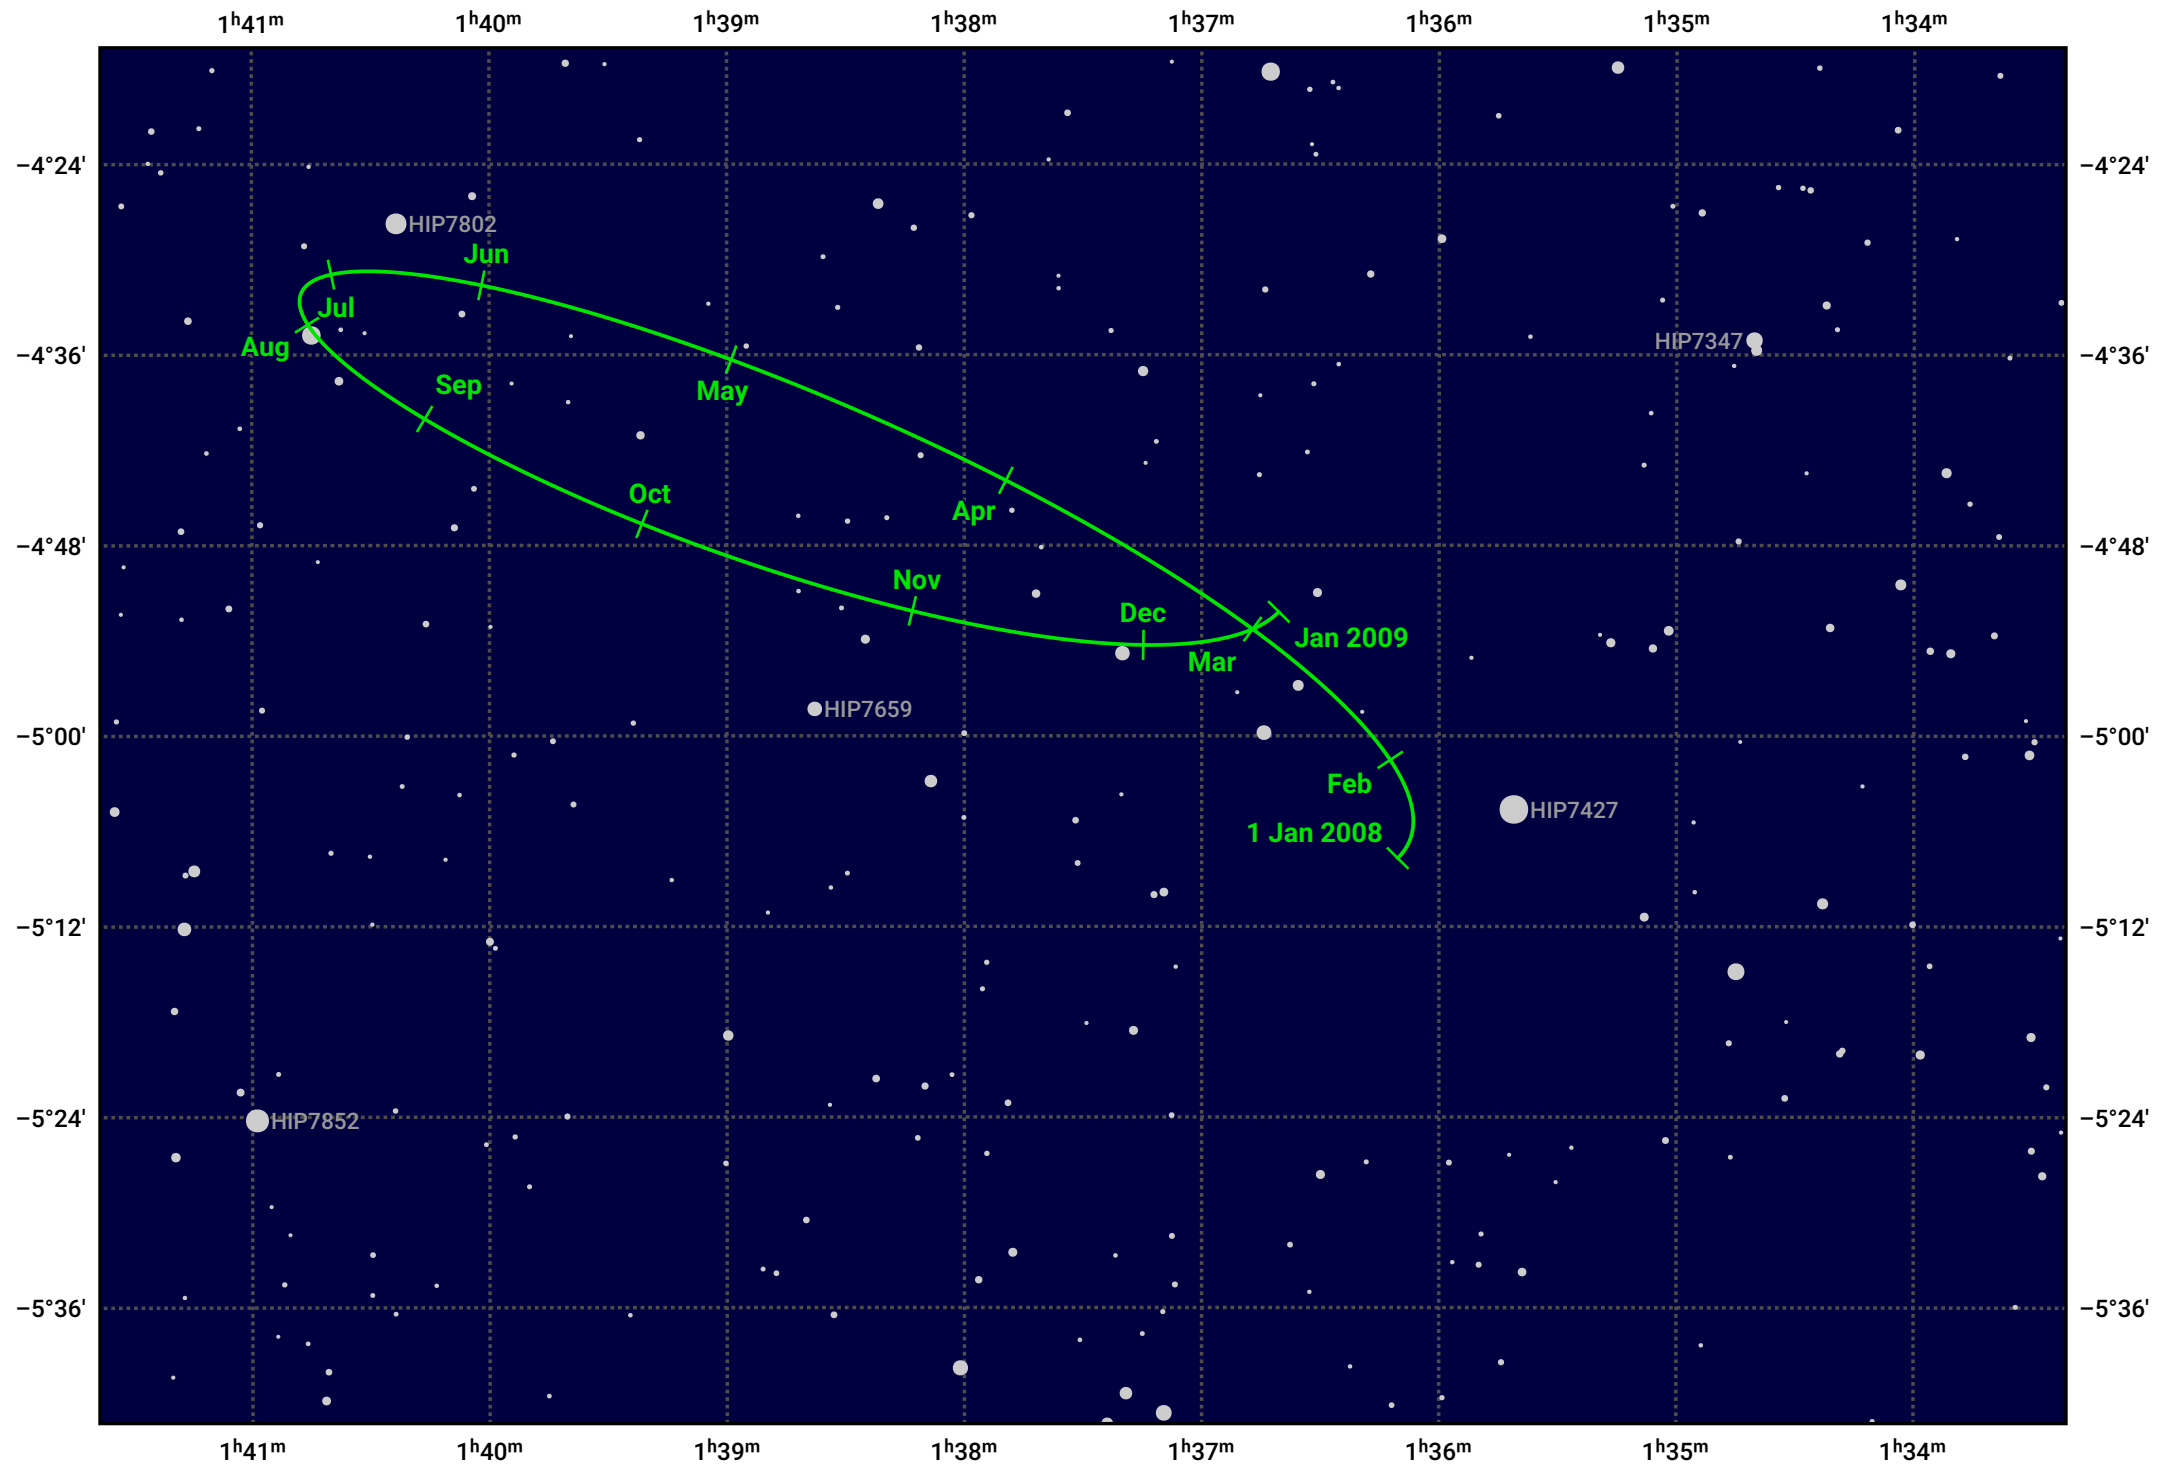

The path of Eris in 2008

© Dominic Ford 2011–2024. Date markers placed at midnight UTC. Downloaded from <https://in-the-sky.org>

Magnitude scale: · 14.0 · 13.0 · 12.0 · 11.0 · 10.0 · 9.0 · 8.0 · 7.0

— Ecliptic Plane

● Galaxy ■ Bright nebula ● Open cluster ● Globular cluster

Date	Mag
2008 Jan 1	18.7
2008 Apr 1	18.7
2008 Jul 1	18.8
2008 Oct 1	18.7
2009 Jan 1	18.7