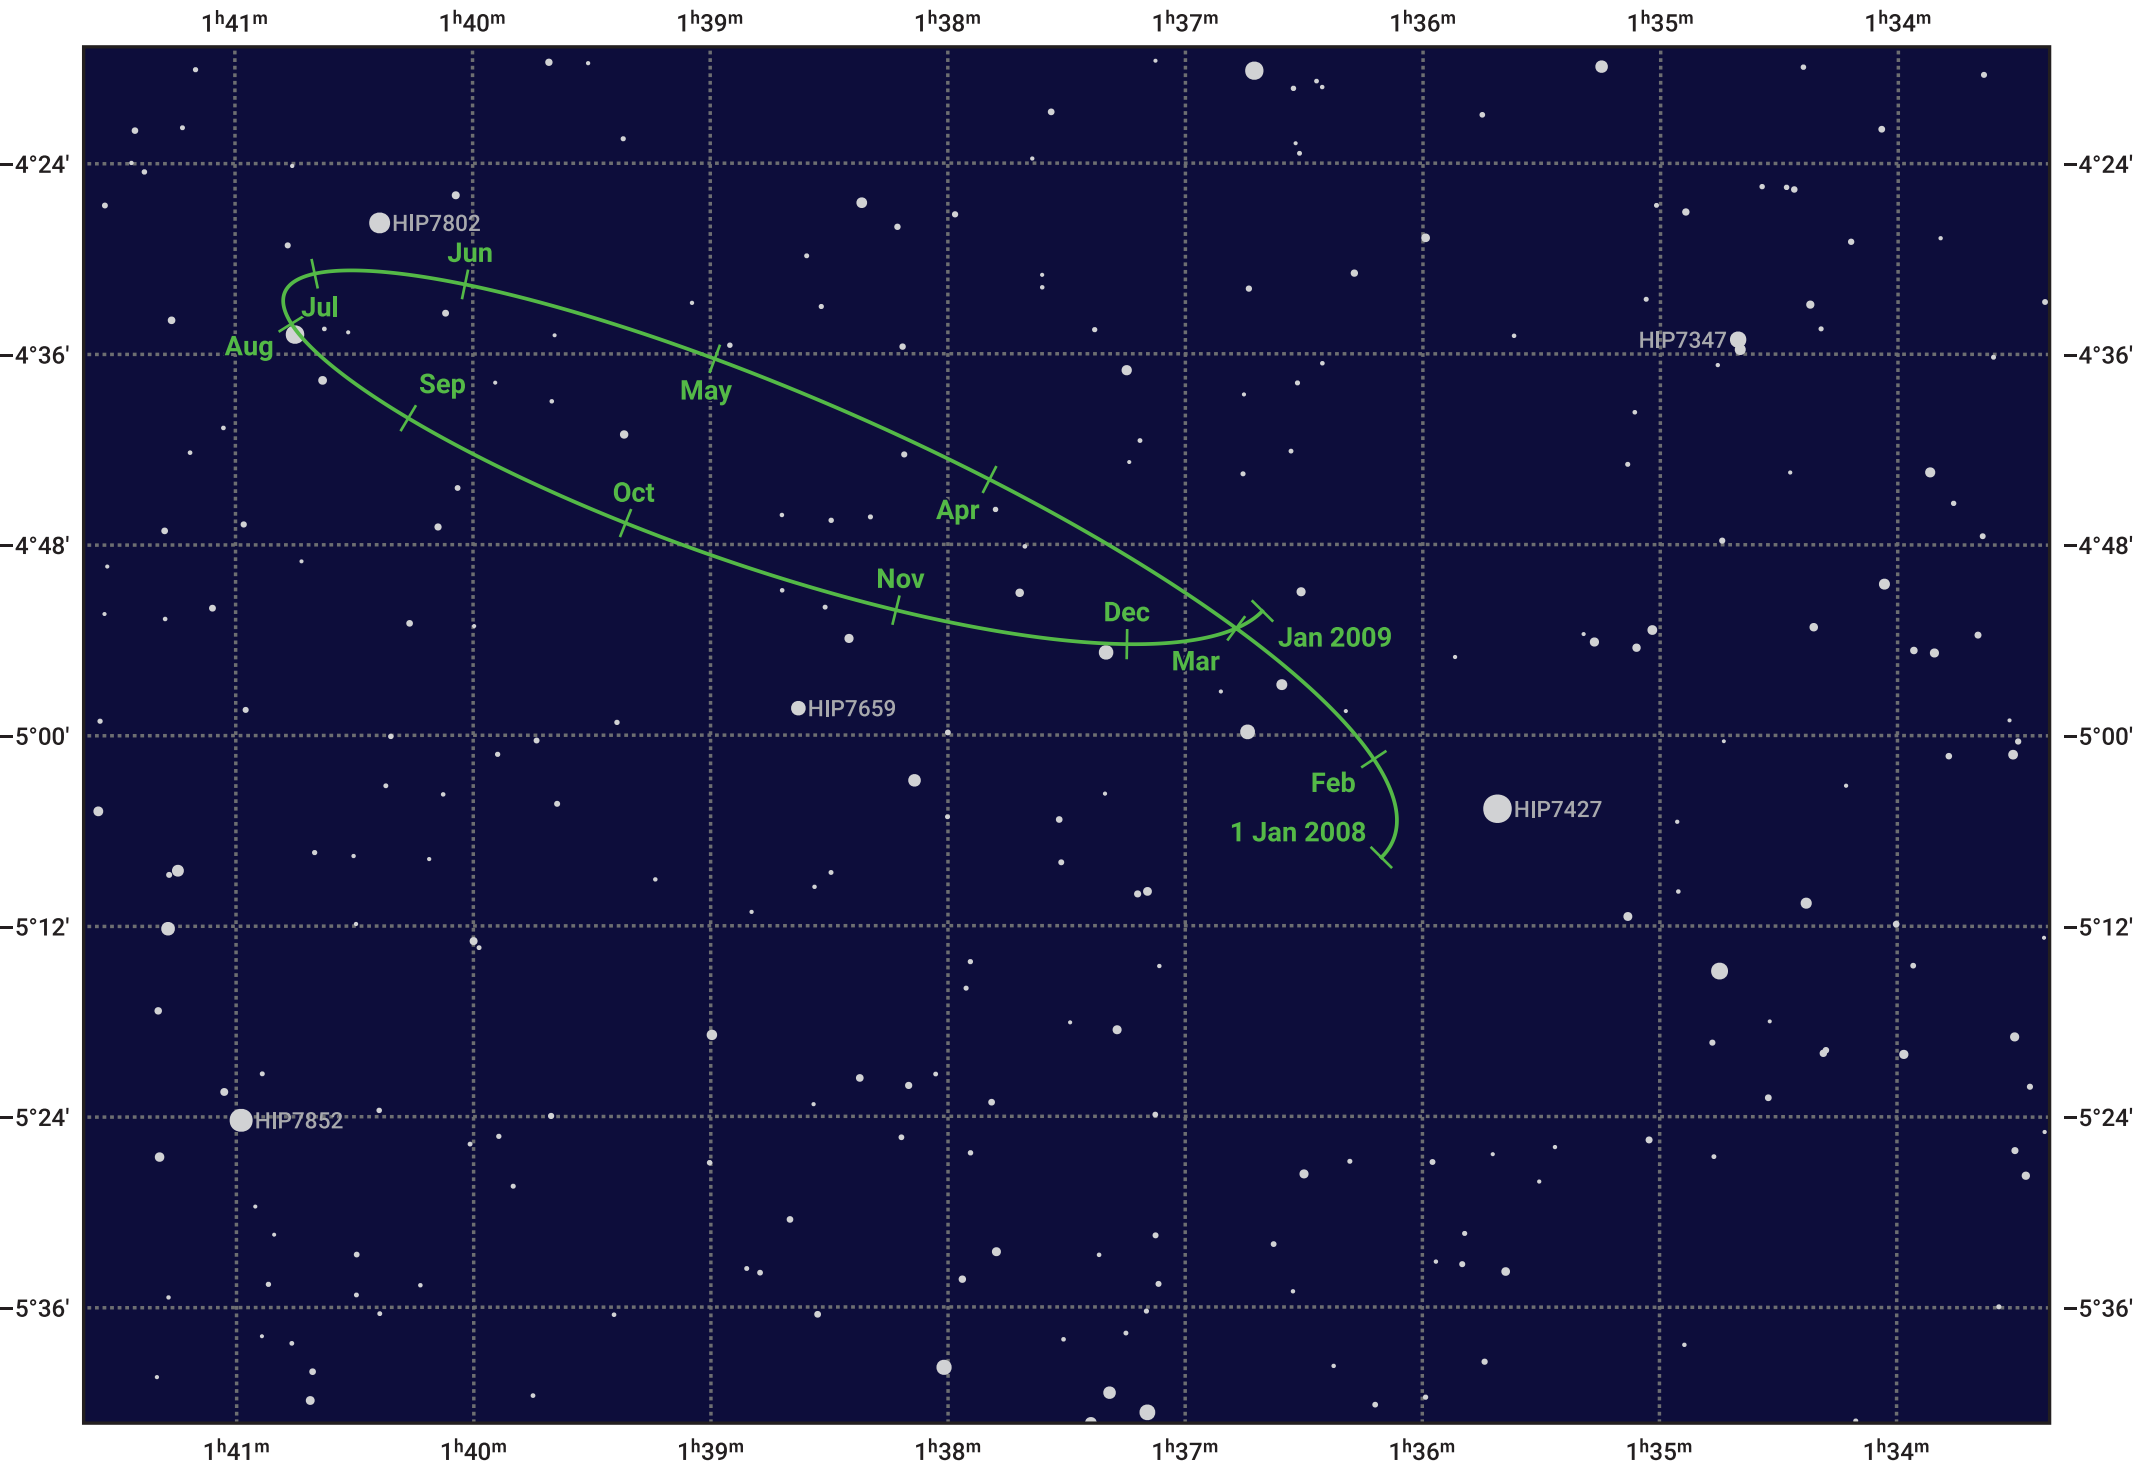

The path of Eris in 2008

© Dominic Ford 2011–2024. Date markers placed at midnight UTC. Downloaded from <https://in-the-sky.org>

Magnitude scale: 14.0 13.0 12.0 11.0 10.0 9.0 8.0 7.0

— Ecliptic Plane

- Galaxy
- Bright nebula
- Open cluster
- ⊕ Globular cluster