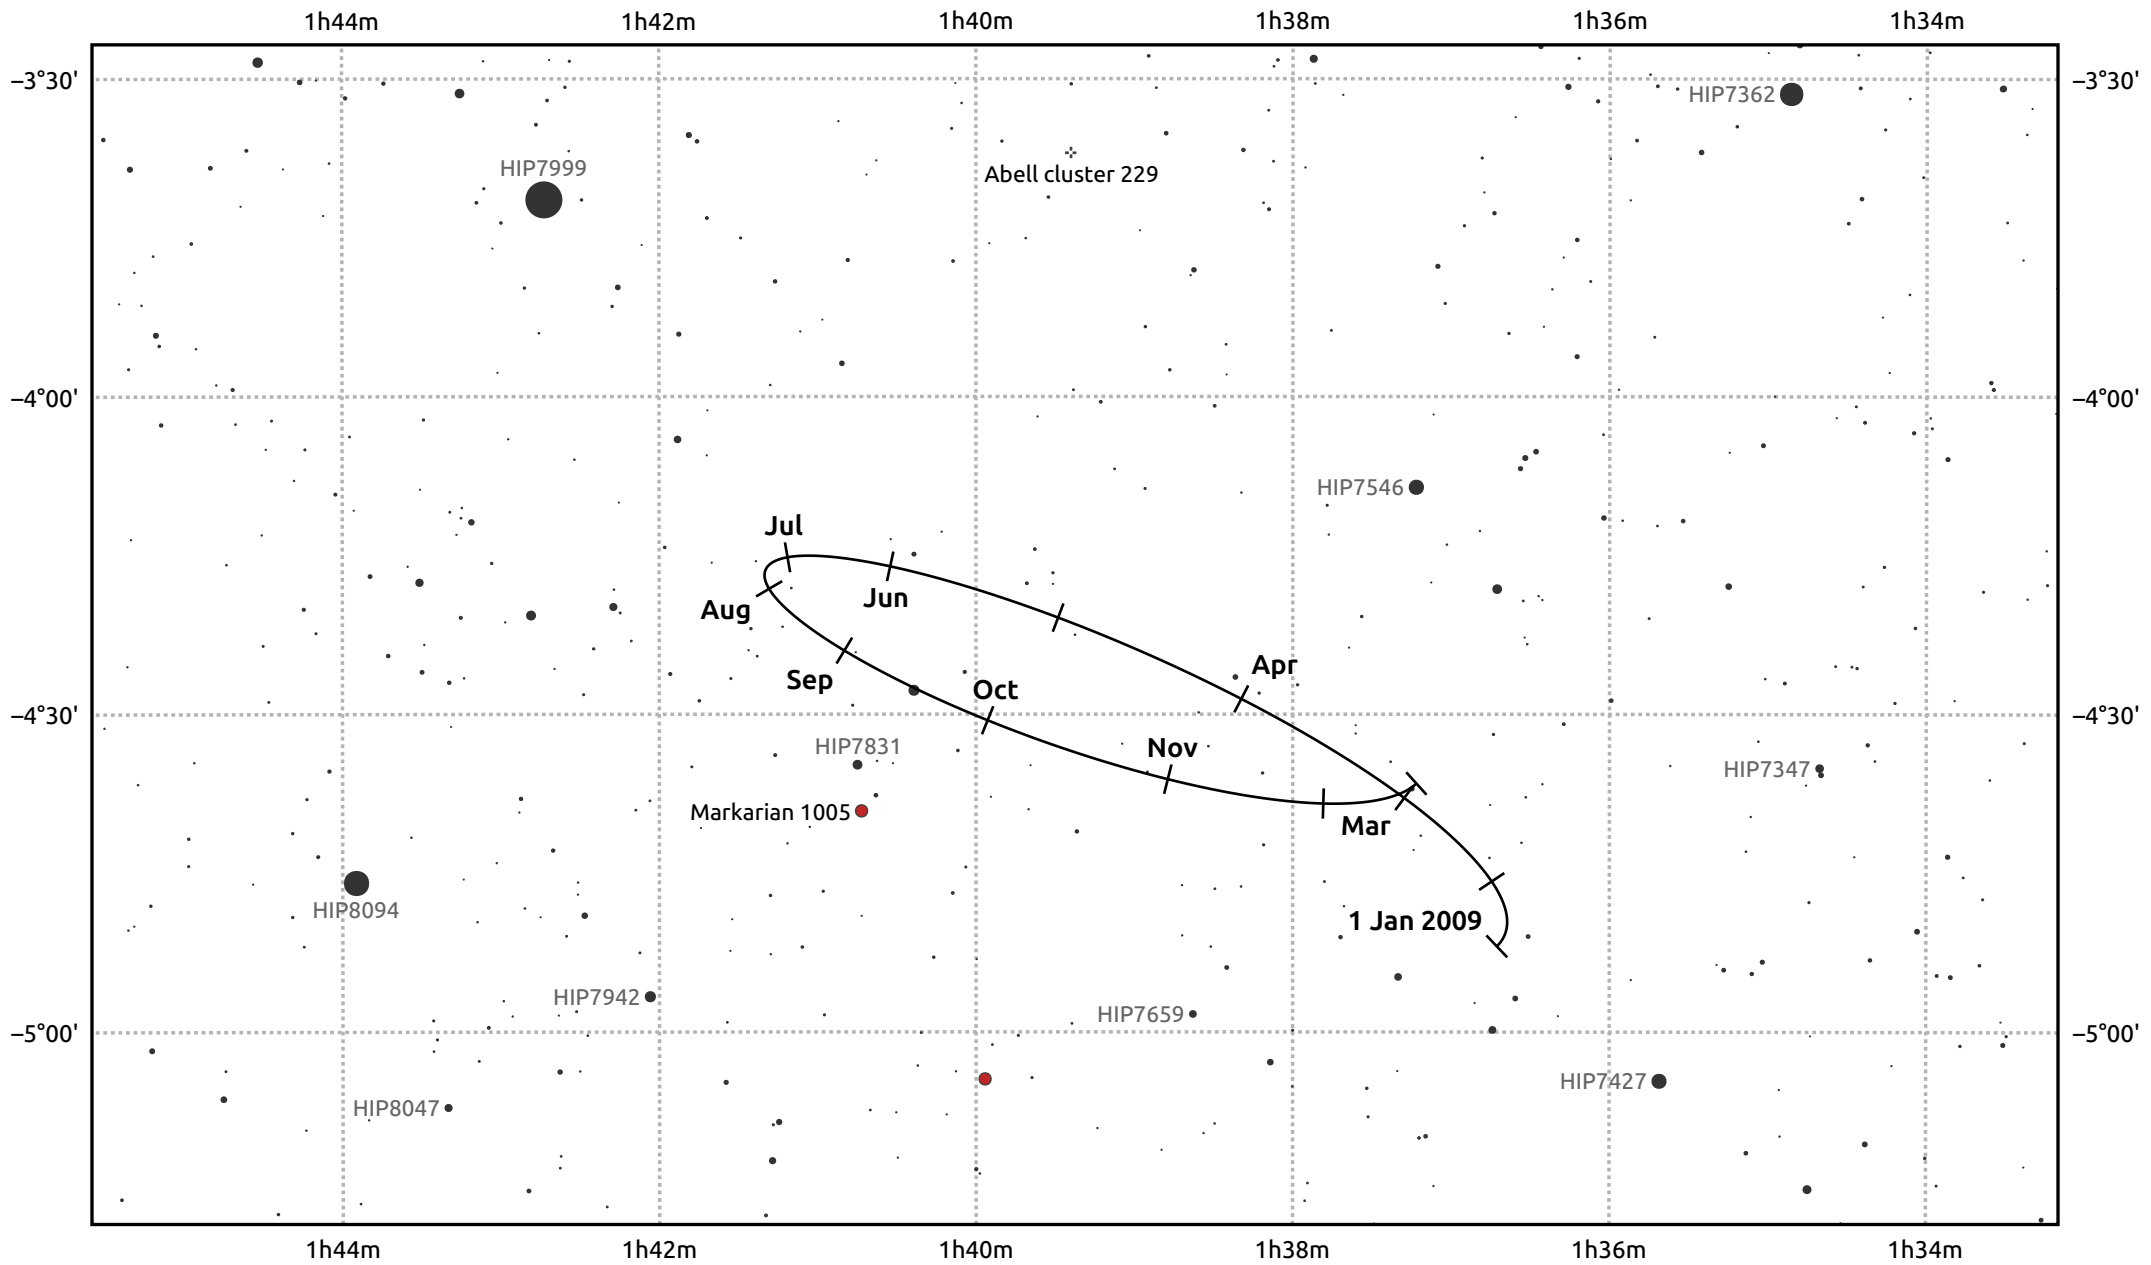

The path of Eris in 2009

© Dominic Ford 2011–2025. Date markers placed at midnight UTC. Downloaded from <https://in-the-sky.org>

Magnitude scale: 14.0 13.0 12.0 11.0 10.0 9.0 8.0 7.0 6.0 5.0 4.0

— Ecliptic Plane

- Galaxy
- Bright nebula
- Open cluster
- Globular cluster
- Planetary nebula

Date	Mag
2009 Jan 1	18.7
2009 Apr 1	18.7
2009 Jul 1	18.8
2009 Oct 1	18.7
2010 Jan 1	18.7