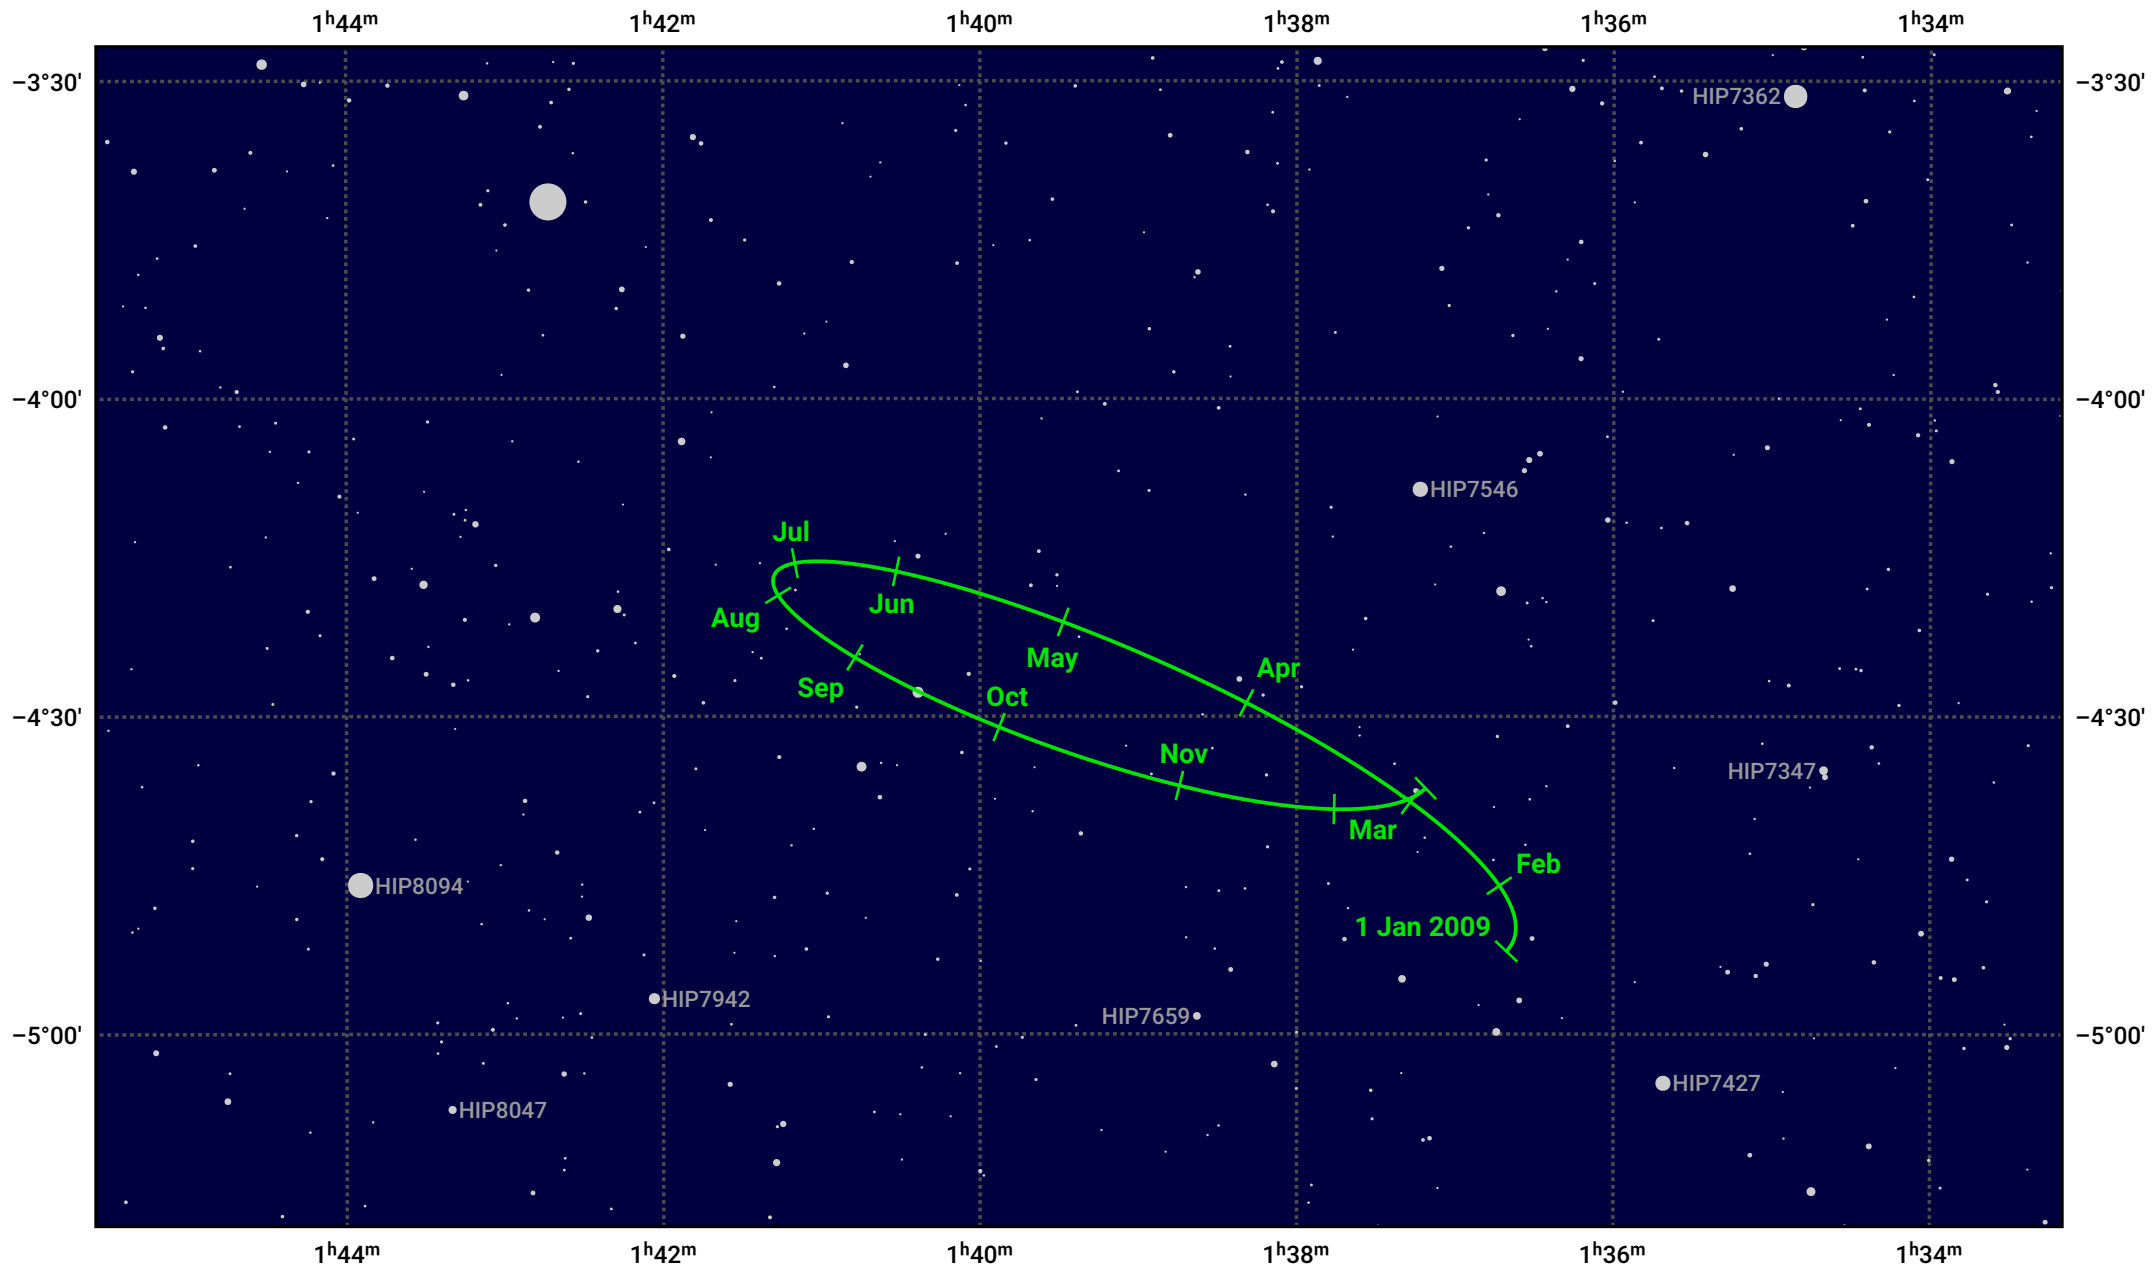

# The path of Eris in 2009

© Dominic Ford 2011–2024. Date markers placed at midnight UTC. Downloaded from <https://in-the-sky.org>

Magnitude scale: 14.0 13.0 12.0 11.0 10.0 9.0 8.0 7.0 6.0 5.0 4.0

— Ecliptic Plane

Galaxy Bright nebula Open cluster Globular cluster

Date	Mag
2009 Jan 1	18.7
2009 Apr 1	18.7
2009 Jul 1	18.8
2009 Oct 1	18.7
2010 Jan 1	18.7