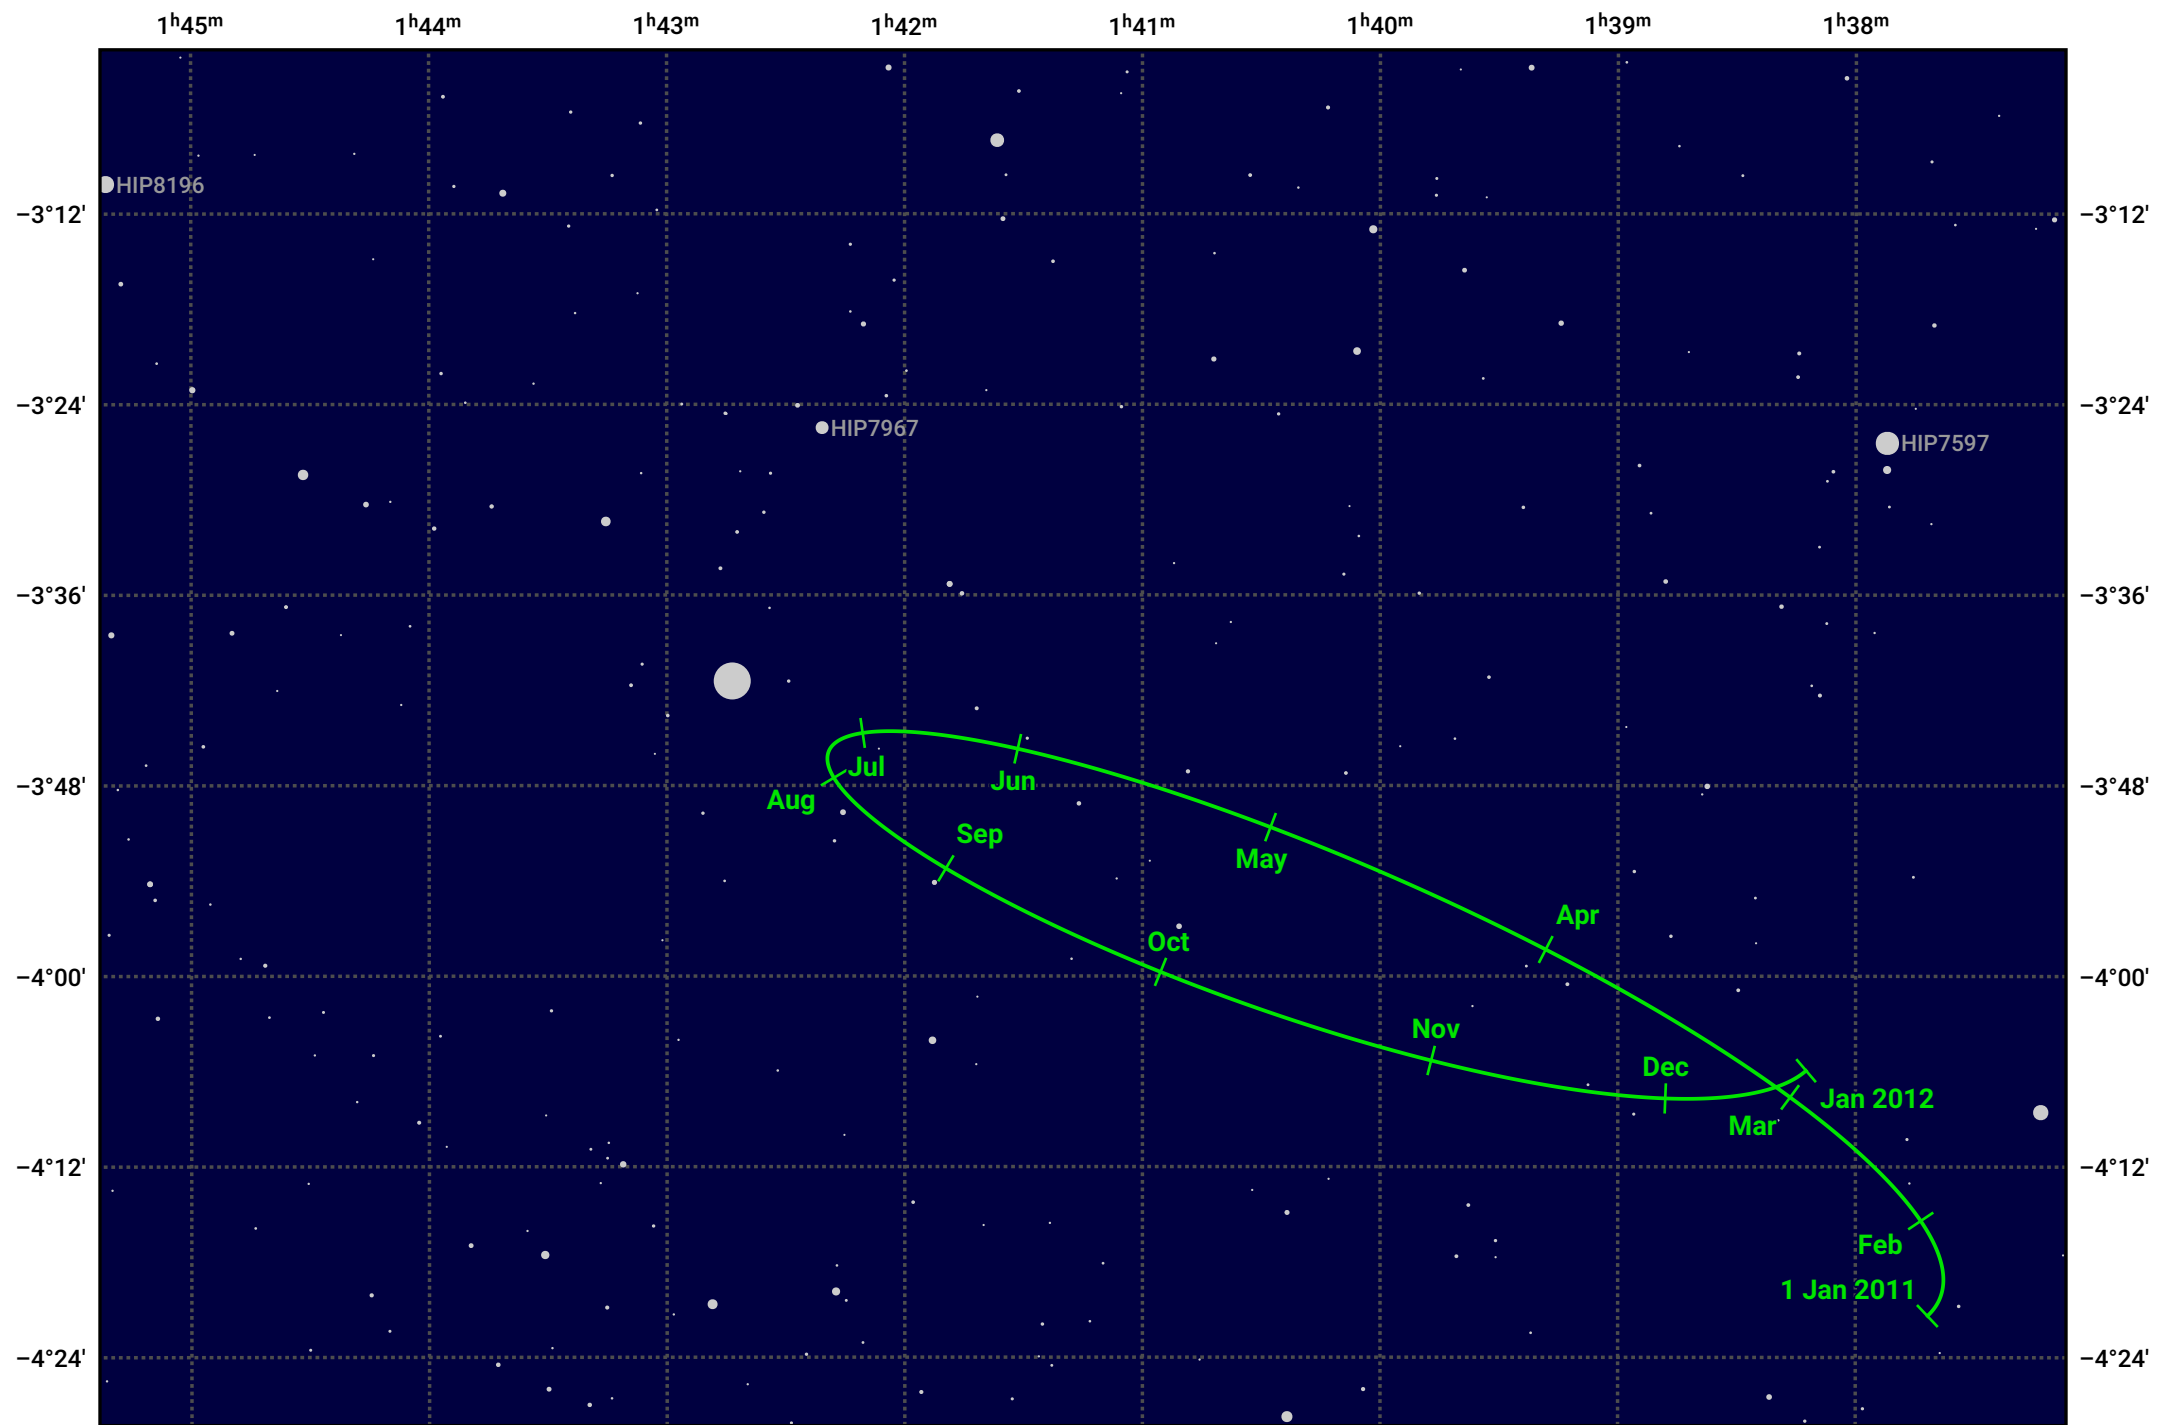

# The path of Eris in 2011

© Dominic Ford 2011–2024. Date markers placed at midnight UTC. Downloaded from <https://in-the-sky.org>

Magnitude scale: 14.0 13.0 12.0 11.0 10.0 9.0 8.0 7.0 6.0 5.0 4.0

— Ecliptic Plane

Galaxy Bright nebula Open cluster Globular cluster

Date	Mag
2011 Jan 1	18.7
2011 Apr 1	18.7
2011 Jul 1	18.7
2011 Oct 1	18.7
2012 Jan 1	18.7