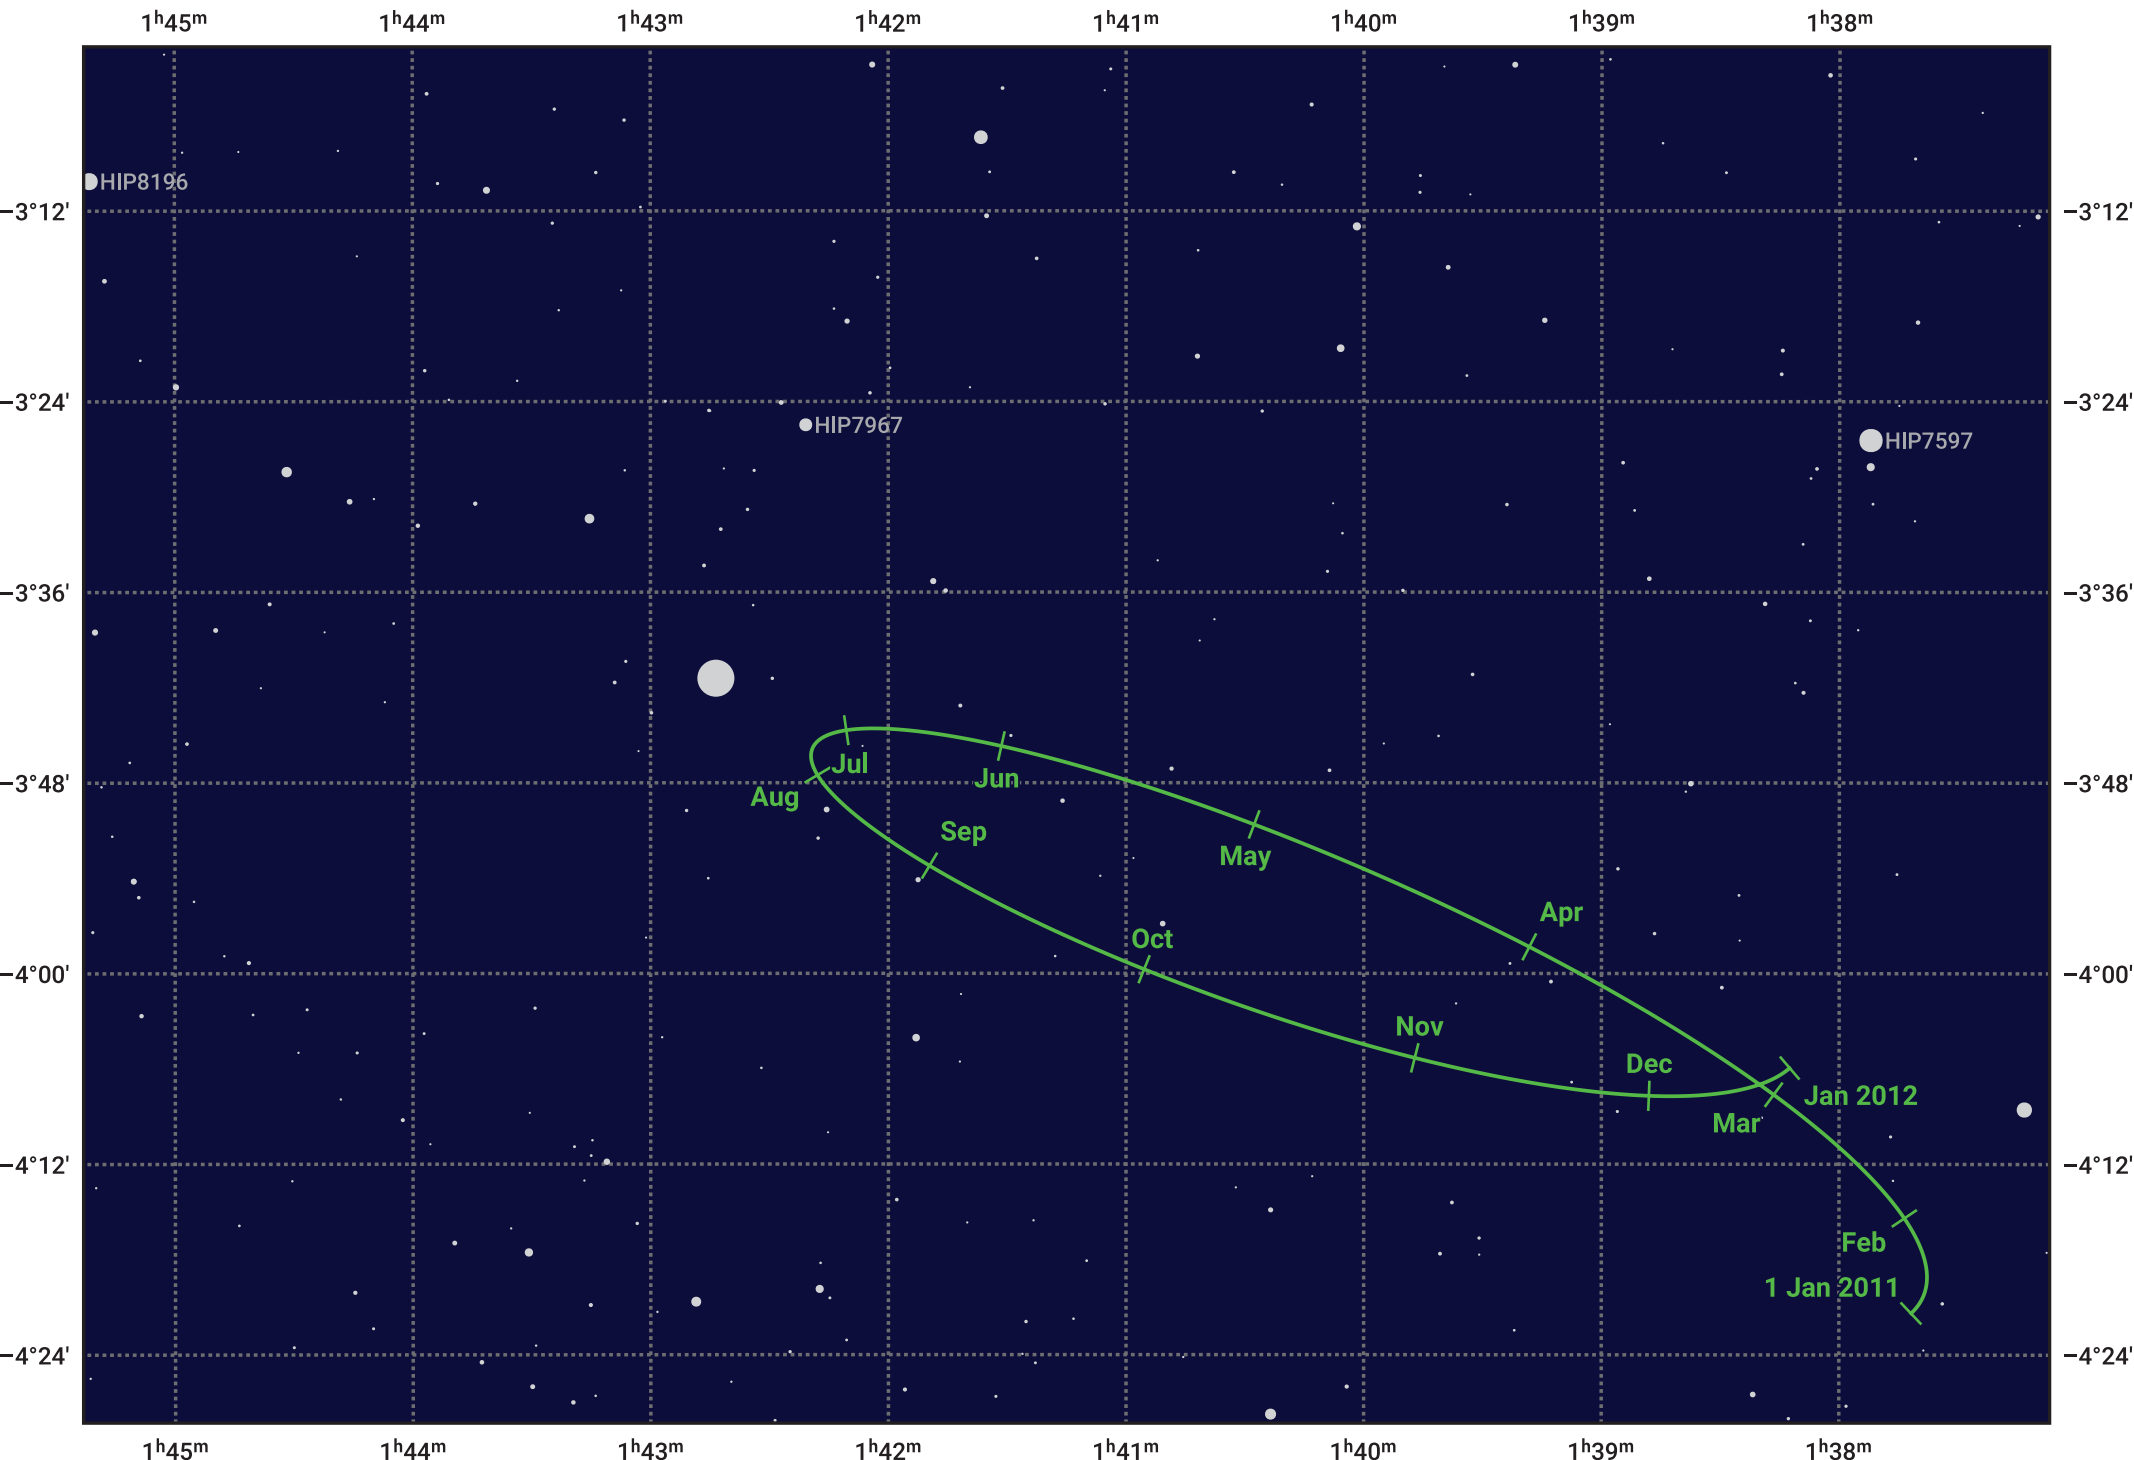

The path of Eris in 2011

© Dominic Ford 2011–2024. Date markers placed at midnight UTC. Downloaded from <https://in-the-sky.org>

Magnitude scale: 14.0 13.0 12.0 11.0 10.0 9.0 8.0 7.0 6.0 5.0 4.0

— Ecliptic Plane

- Galaxy
- Bright nebula
- Open cluster
- Globular cluster

Date	Mag
2011 Jan 1	18.7
2011 Apr 1	18.7
2011 Jul 1	18.7
2011 Oct 1	18.7
2012 Jan 1	18.7