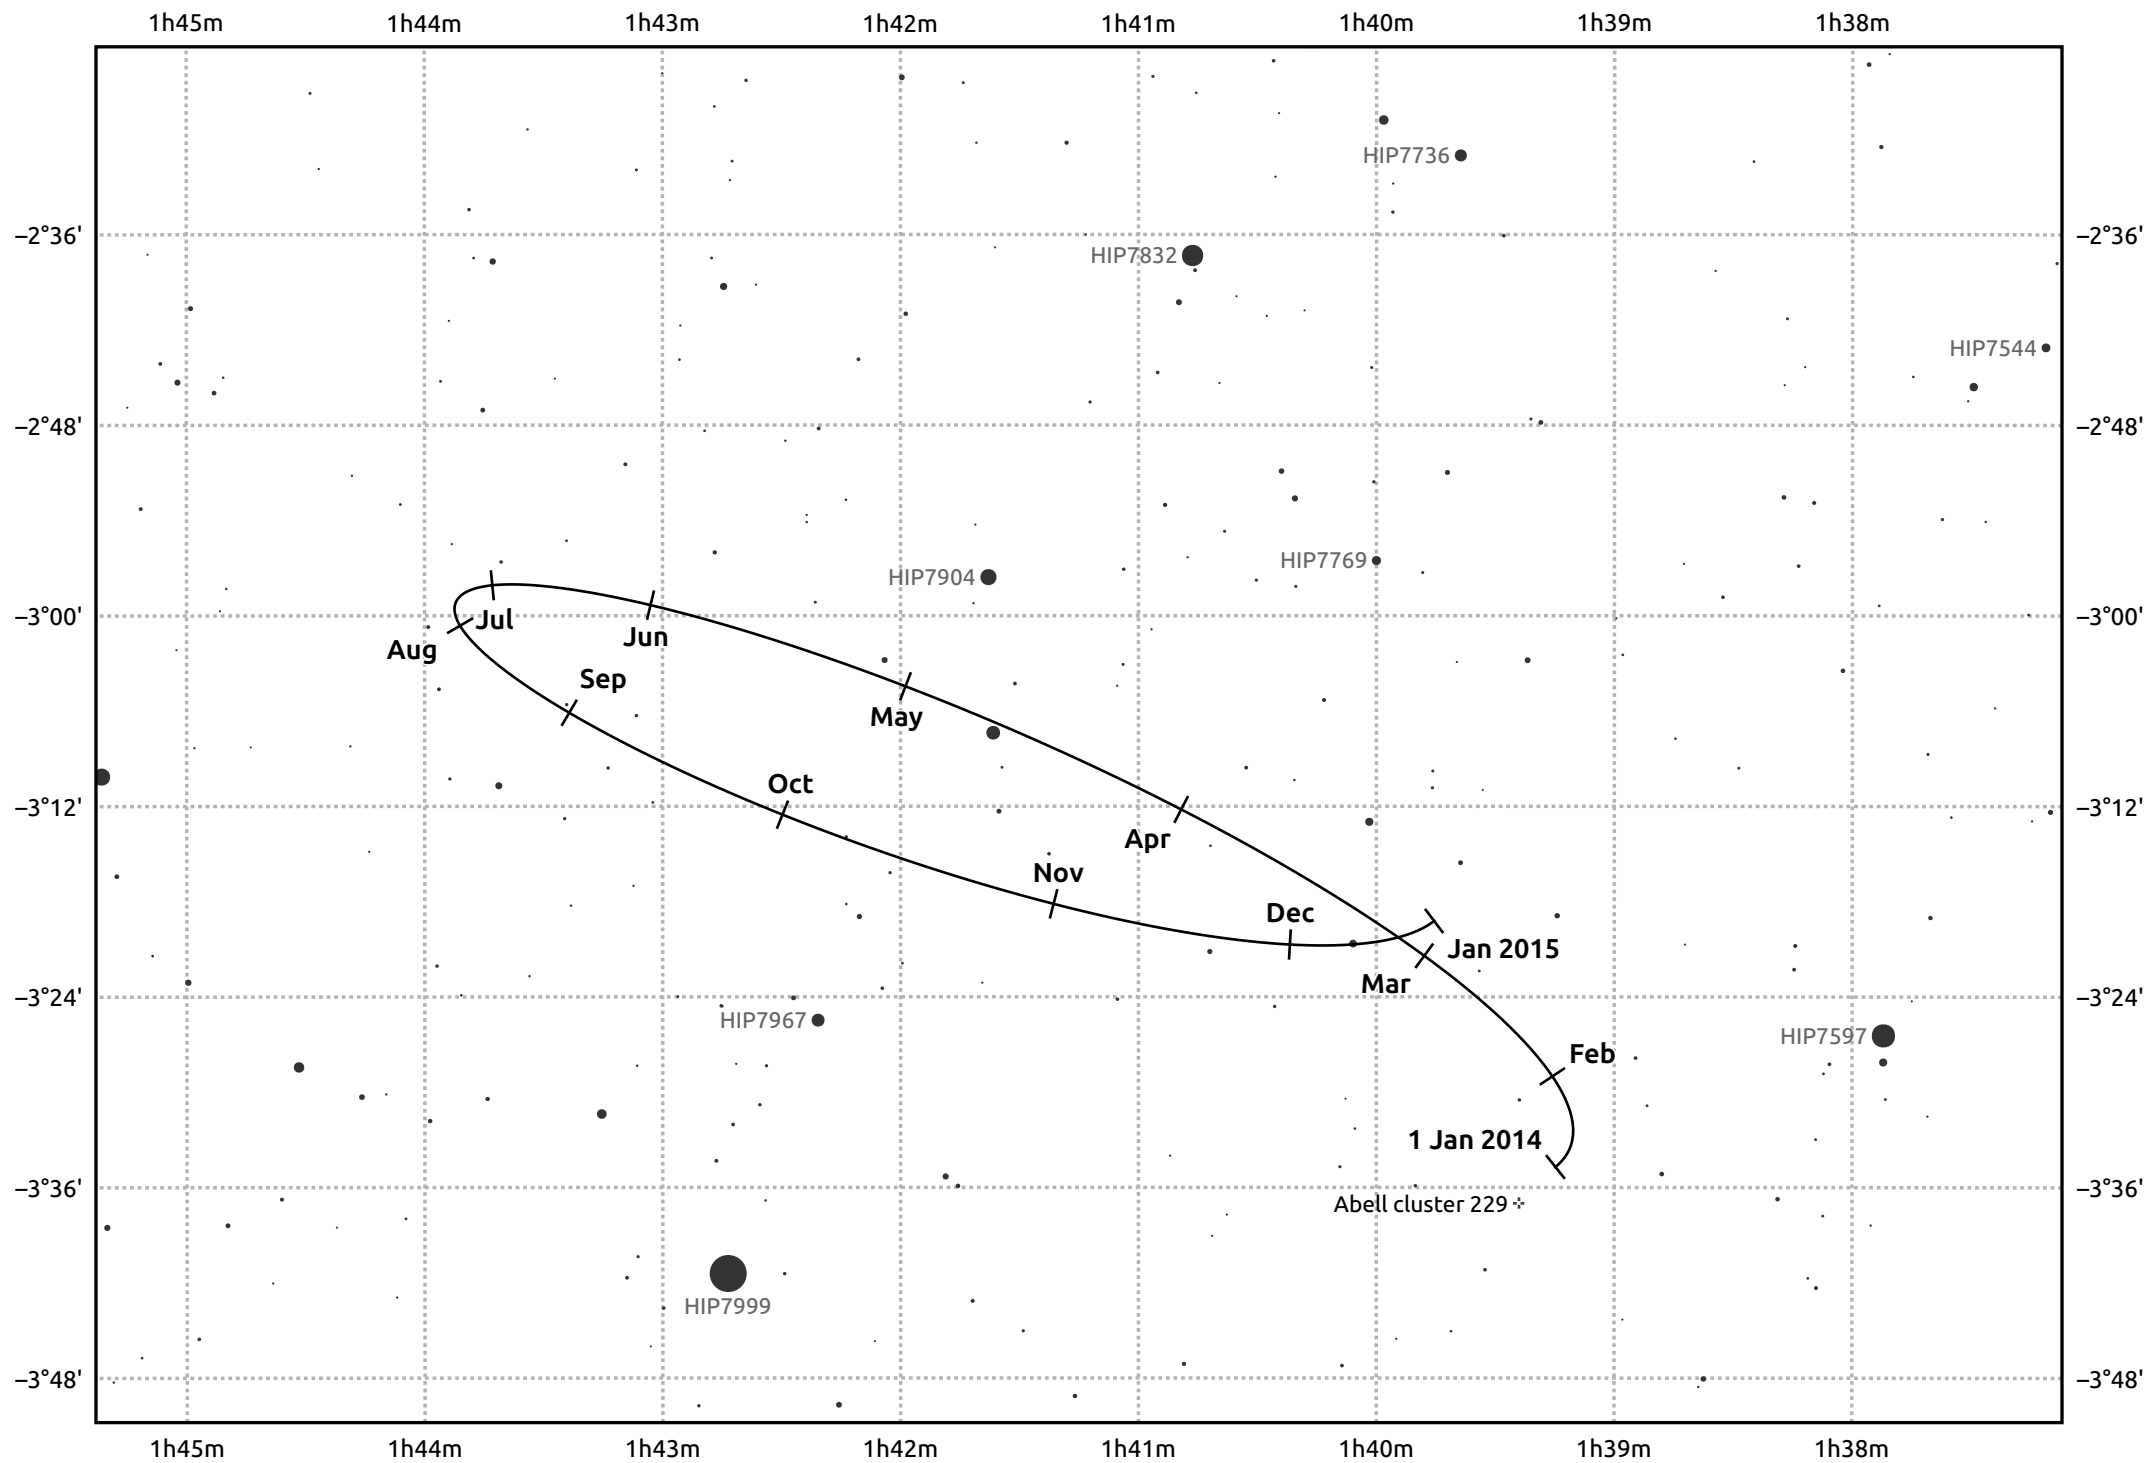

The path of Eris in 2014

© Dominic Ford 2011–2025. Date markers placed at midnight UTC. Downloaded from <https://in-the-sky.org>

Magnitude scale: 14.0 13.0 12.0 11.0 10.0 9.0 8.0 7.0 6.0 5.0 4.0

— Ecliptic Plane

- Galaxy
- Bright nebula
- Open cluster
- Globular cluster
- Planetary nebula

Date	Mag
2014 Jan 1	18.7
2014 Apr 1	18.7
2014 Jul 1	18.7
2014 Oct 1	18.7
2015 Jan 1	18.7