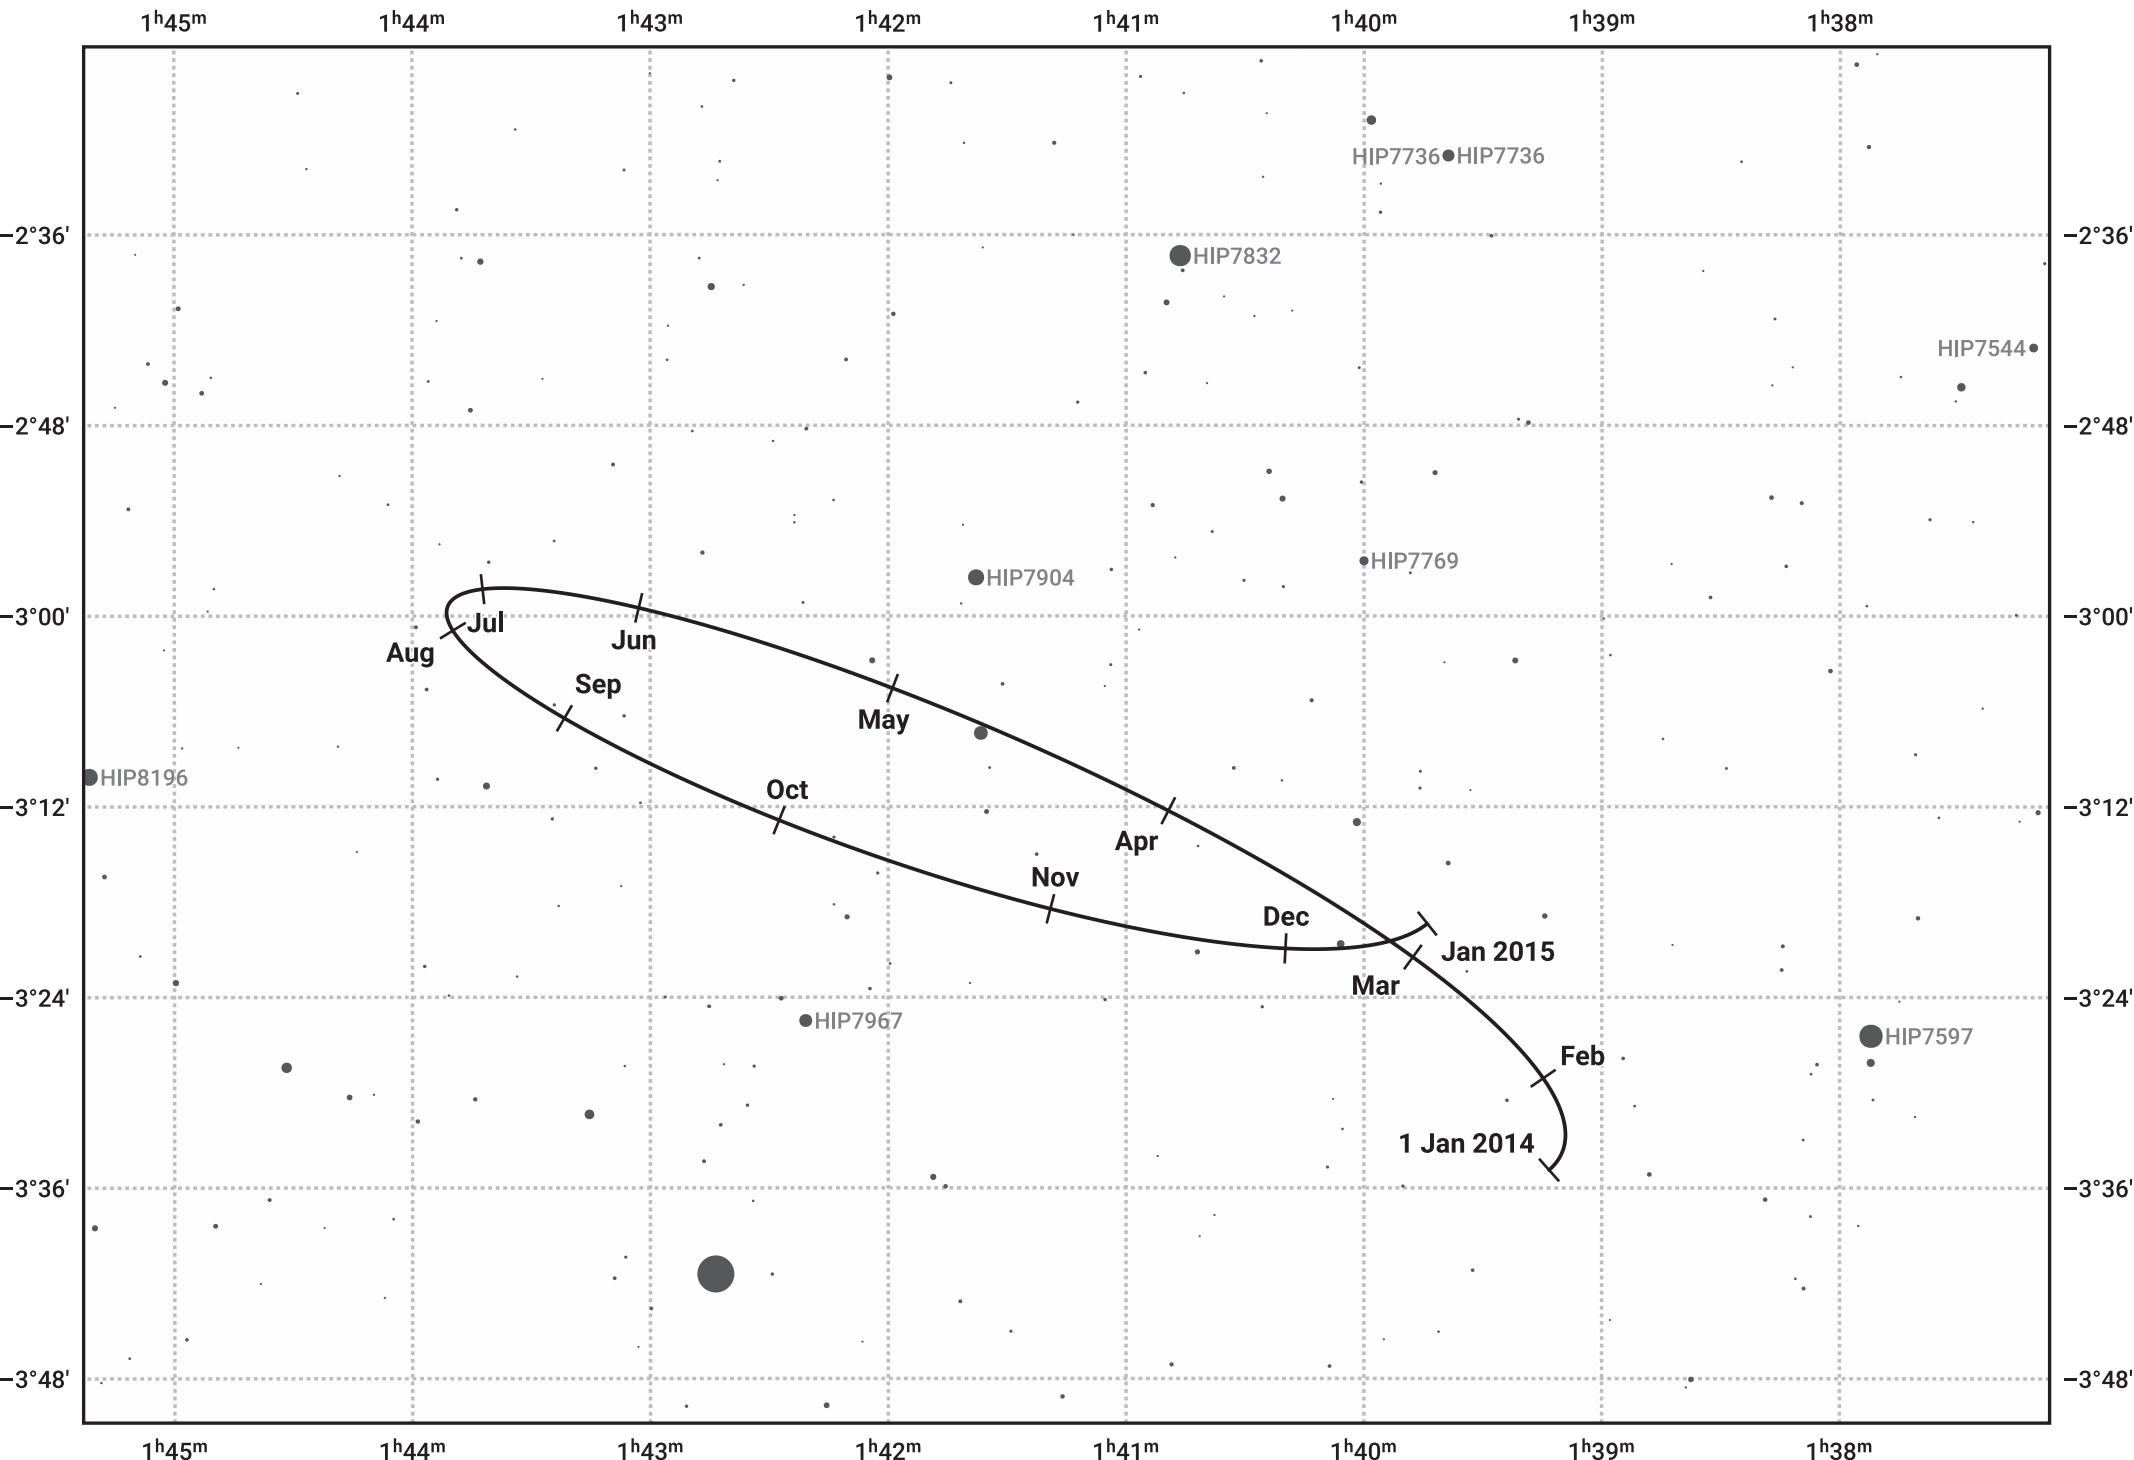

# The path of Eris in 2014

© Dominic Ford 2011–2024. Date markers placed at midnight UTC. Downloaded from <https://in-the-sky.org>

Magnitude scale: 14.0 13.0 12.0 11.0 10.0 9.0 8.0 7.0 6.0 5.0 4.0

— Ecliptic Plane

- Galaxy
- Bright nebula
- Open cluster
- ⊕ Globular cluster

Date	Mag
2014 Jan 1	18.7
2014 Apr 1	18.7
2014 Jul 1	18.7
2014 Oct 1	18.7
2015 Jan 1	18.7