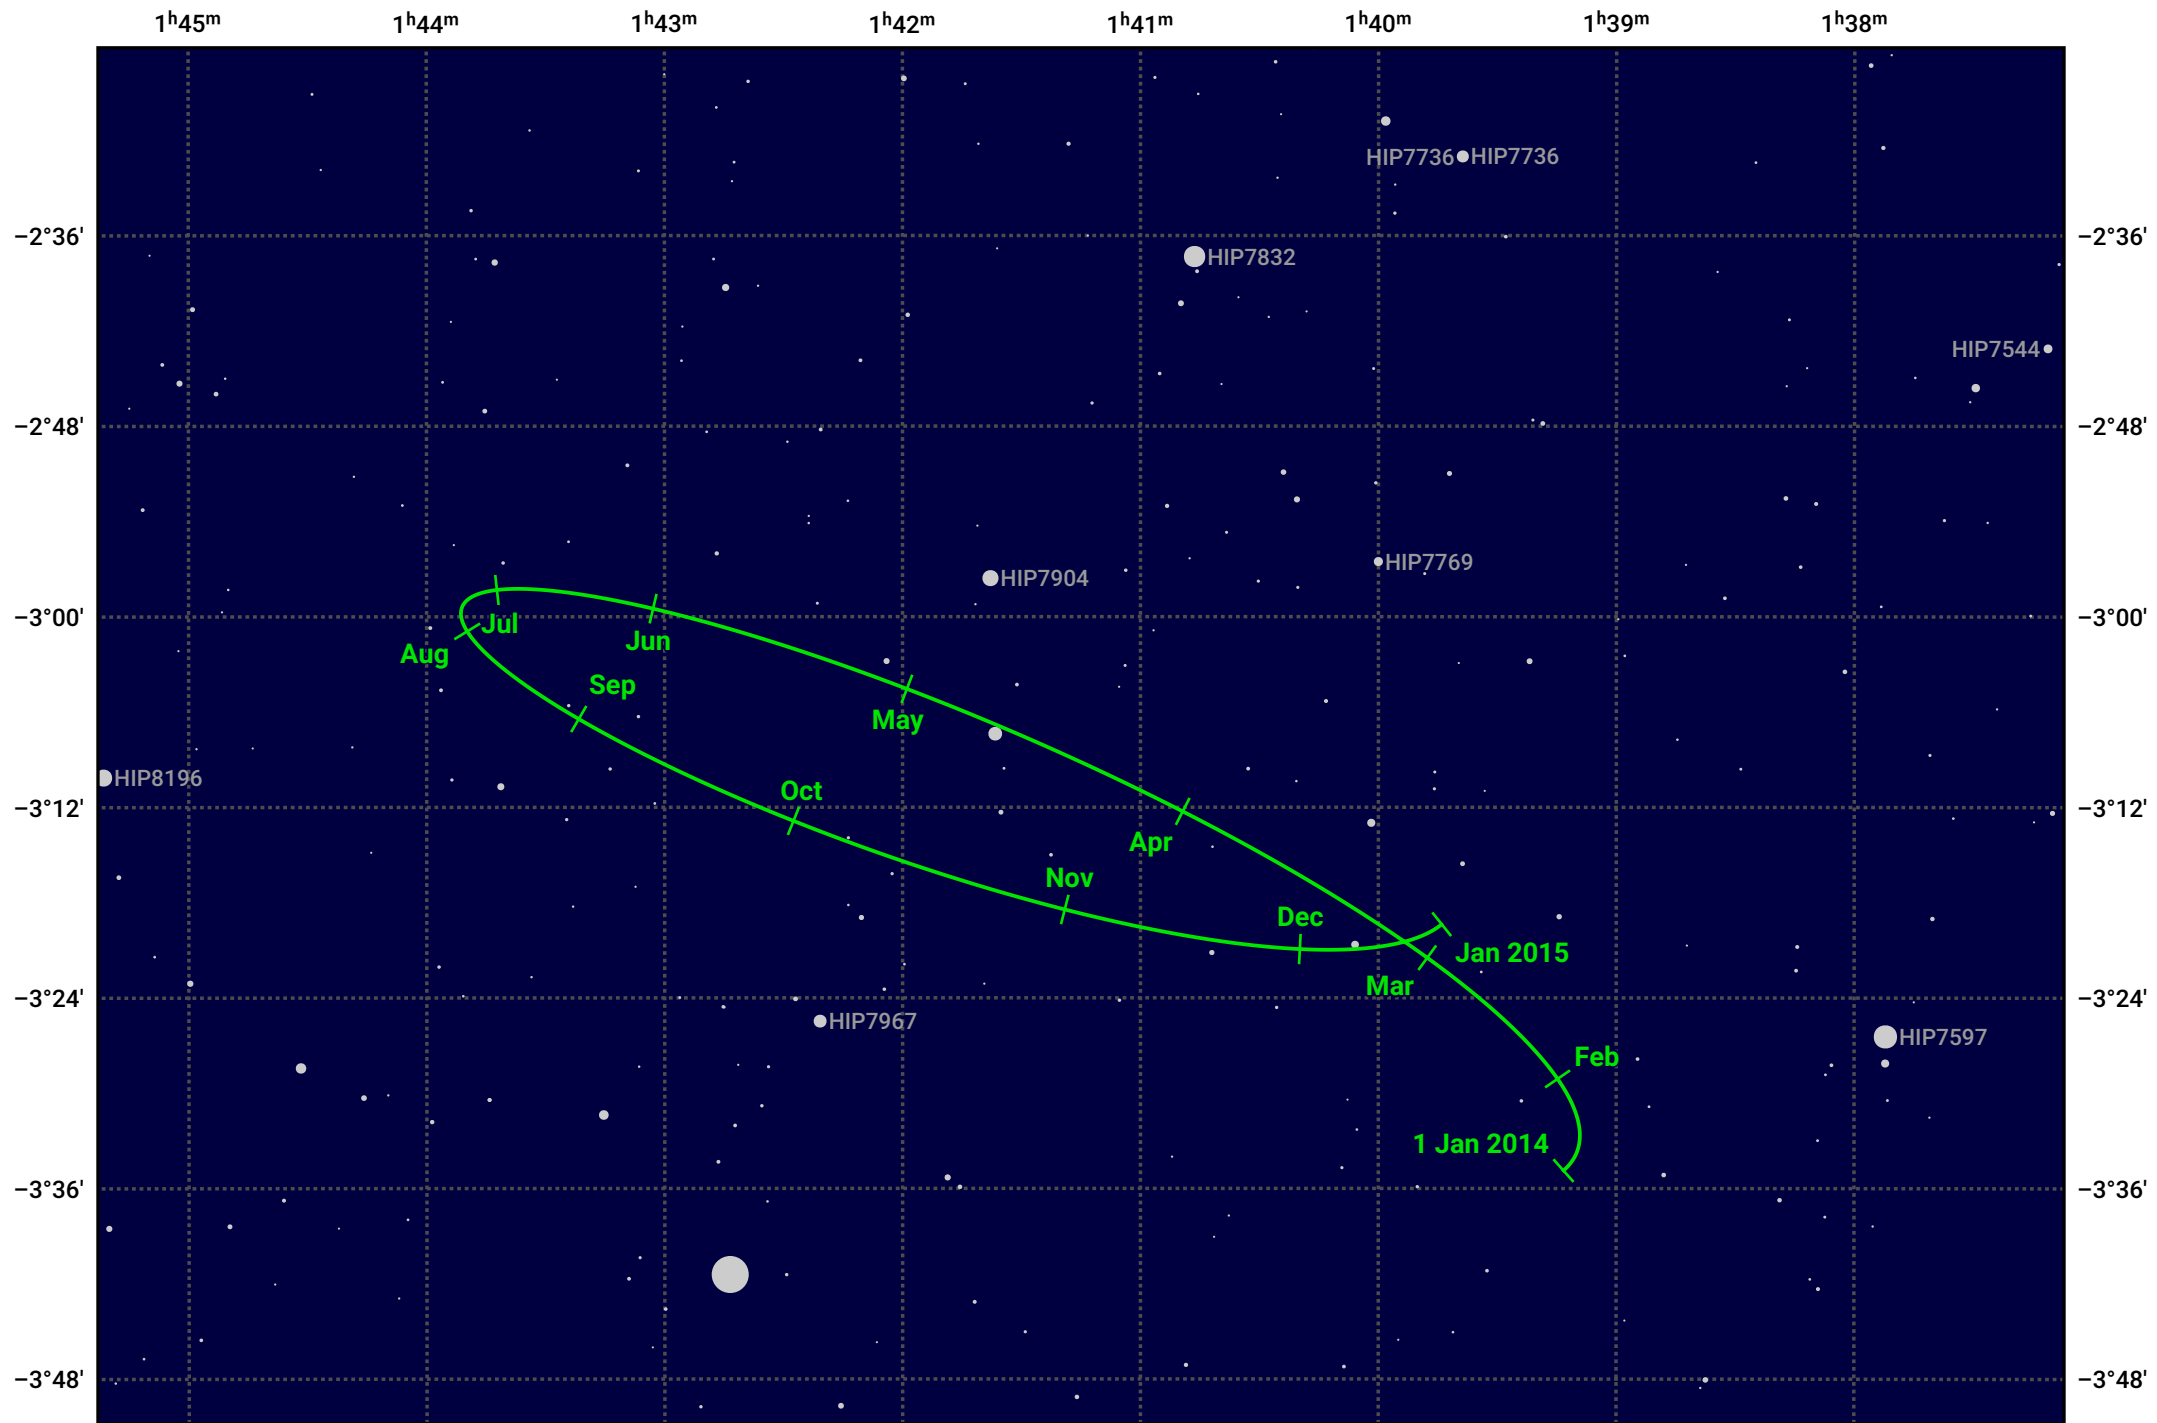

# The path of Eris in 2014

© Dominic Ford 2011–2024. Date markers placed at midnight UTC. Downloaded from <https://in-the-sky.org>

Magnitude scale: 14.0 13.0 12.0 11.0 10.0 9.0 8.0 7.0 6.0 5.0 4.0

— Ecliptic Plane

Galaxy Bright nebula Open cluster Globular cluster

Date	Mag
2014 Jan 1	18.7
2014 Apr 1	18.7
2014 Jul 1	18.7
2014 Oct 1	18.7
2015 Jan 1	18.7