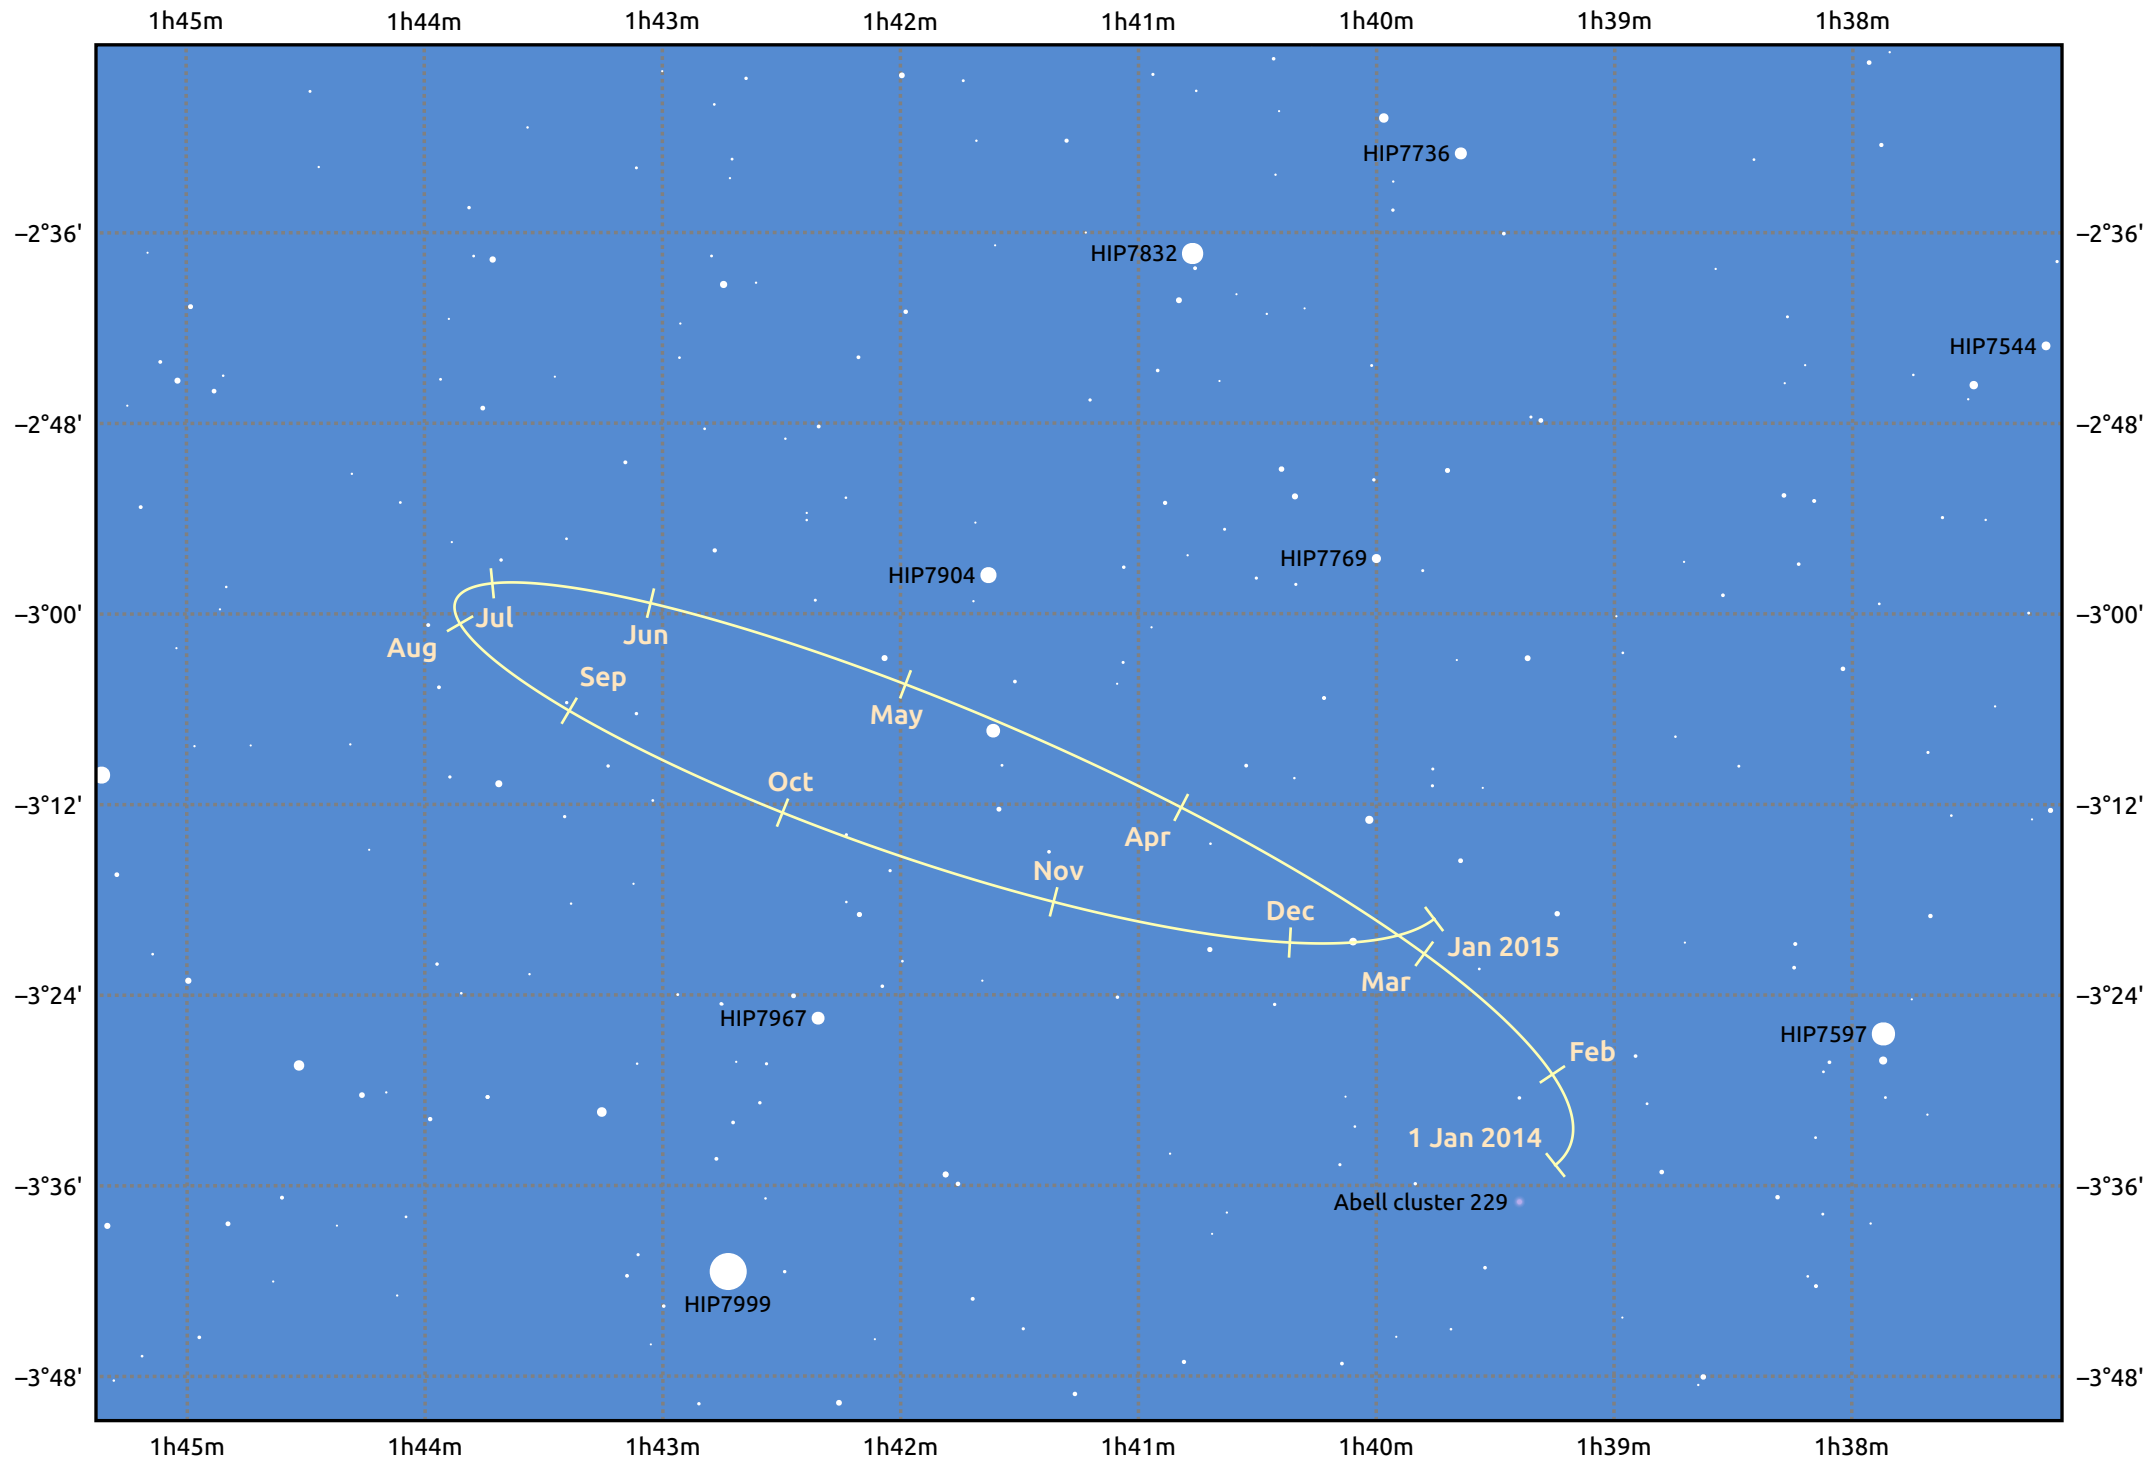

The path of Eris in 2014

© Dominic Ford 2011–2025. Date markers placed at midnight UTC. Downloaded from <https://in-the-sky.org>

Magnitude scale: 14.0 13.0 12.0 11.0 10.0 9.0 8.0 7.0 6.0 5.0 4.0

— Ecliptic Plane

Galaxy Bright nebula Open cluster Globular cluster Planetary nebula

Date	Mag
2014 Jan 1	18.7
2014 Apr 1	18.7
2014 Jul 1	18.7
2014 Oct 1	18.7
2015 Jan 1	18.7