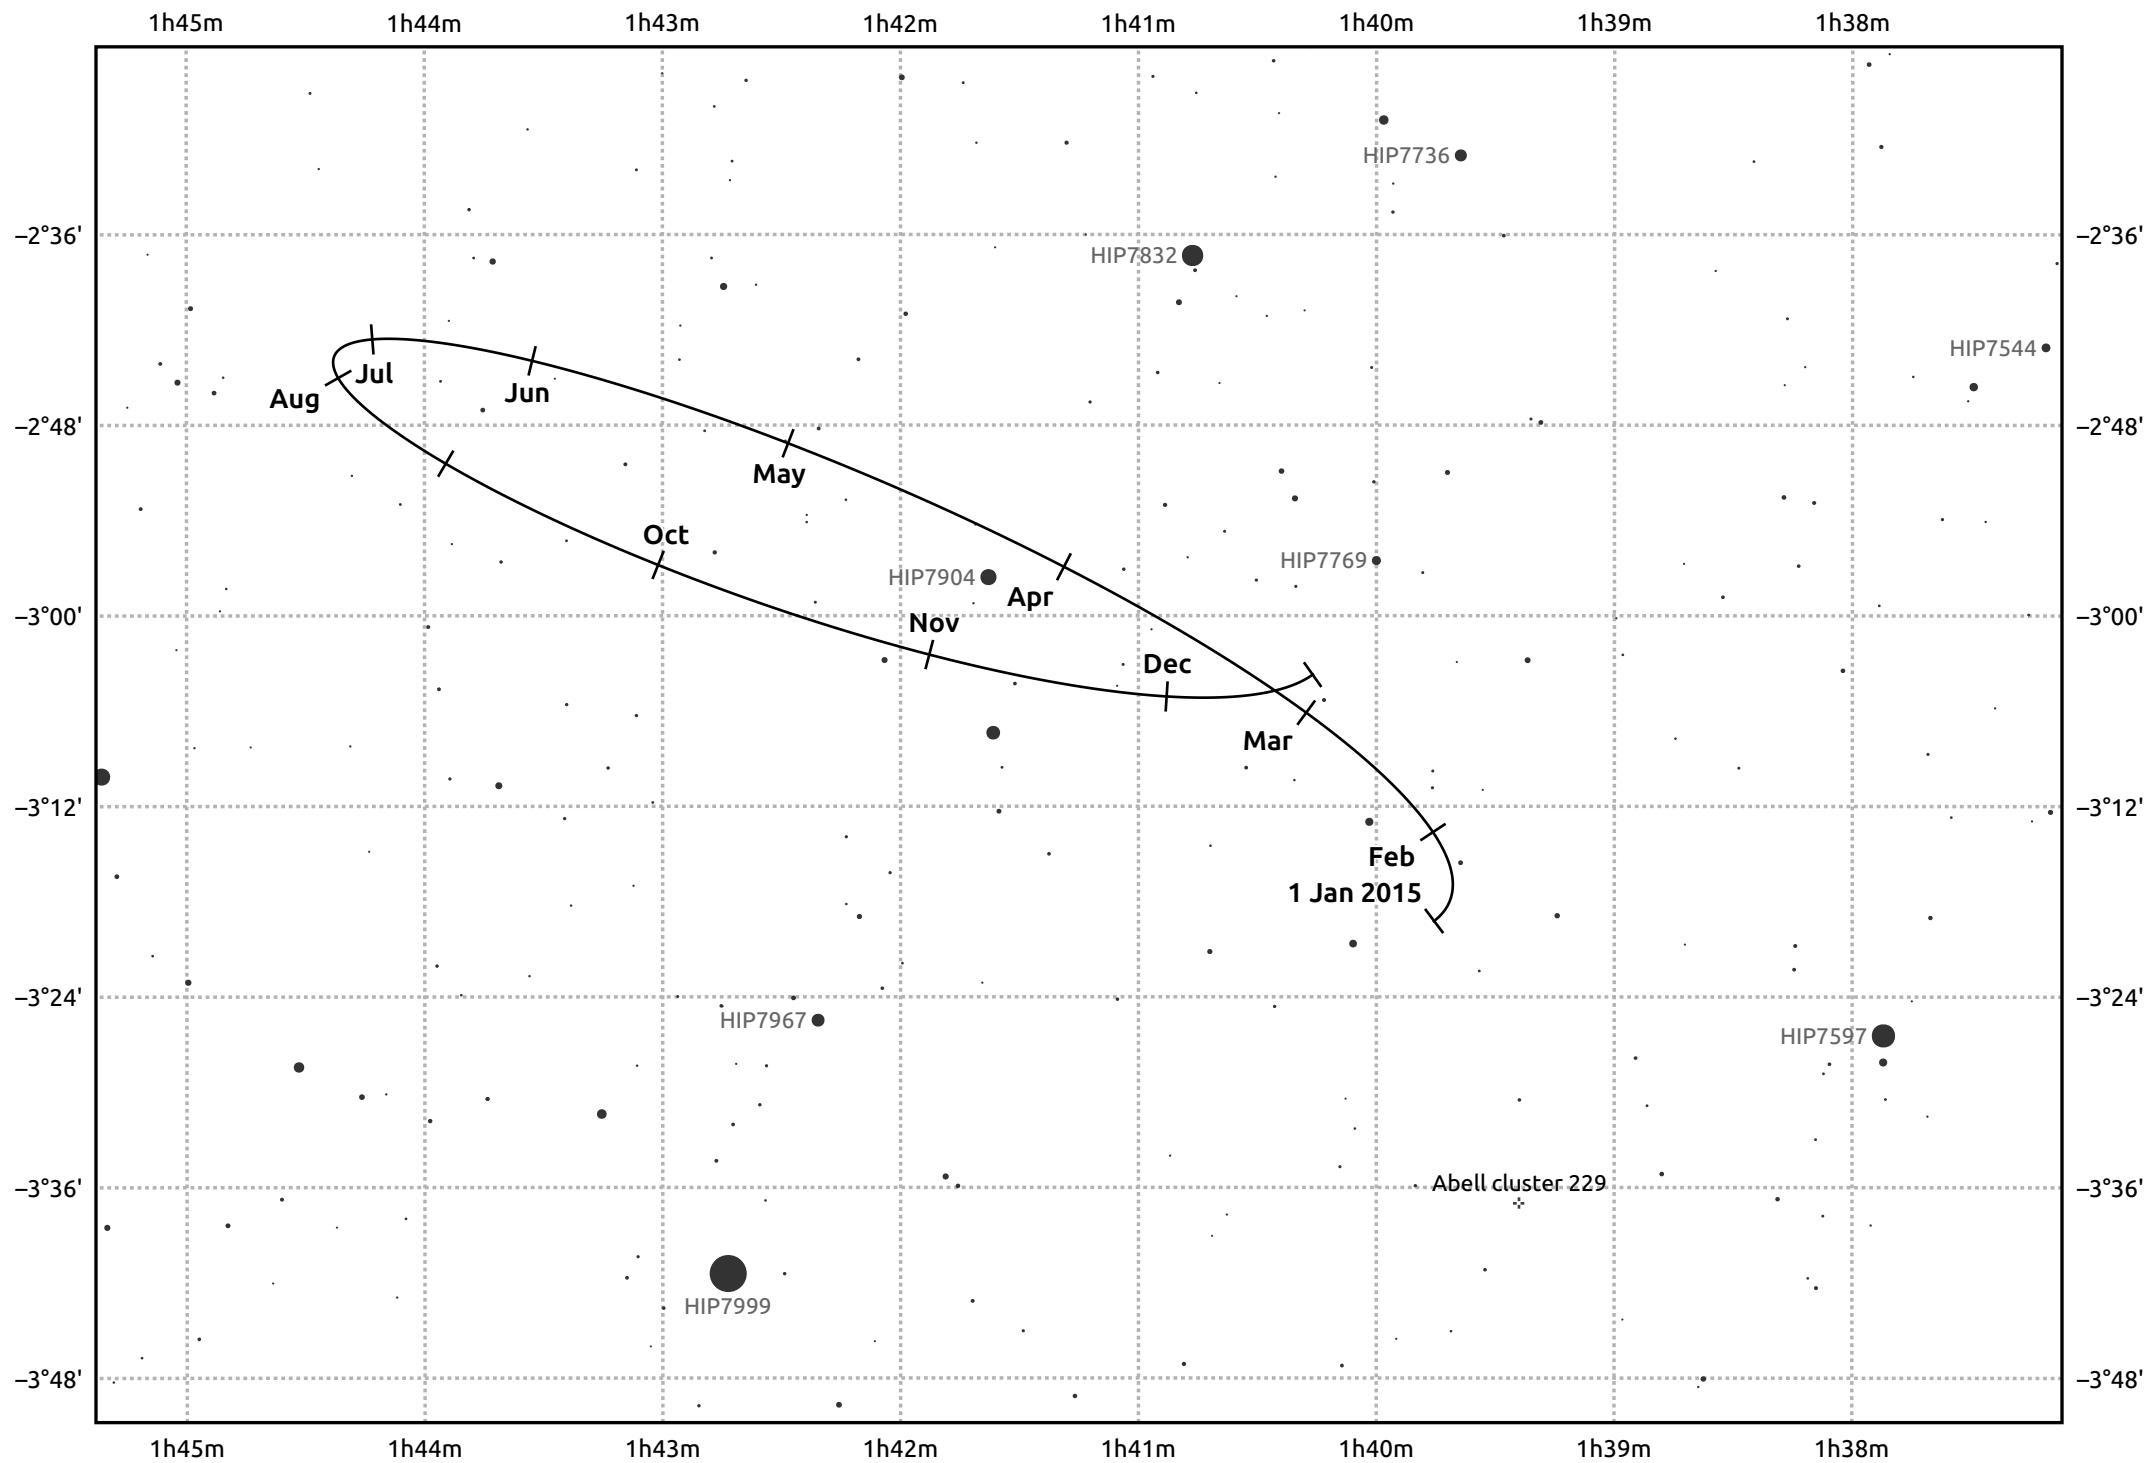

The path of Eris in 2015

© Dominic Ford 2011–2025. Date markers placed at midnight UTC. Downloaded from <https://in-the-sky.org>

Magnitude scale: · 14.0 · 13.0 · 12.0 · 11.0 · 10.0 · 9.0 · 8.0 · 7.0 · 6.0 · 5.0 · 4.0

— Ecliptic Plane

- Galaxy
- Bright nebula
- Open cluster
- Globular cluster
- Planetary nebula

Date	Mag
2015 Jan 1	18.7
2015 Apr 1	18.7
2015 Jul 1	18.7
2015 Oct 1	18.7
2016 Jan 1	18.7