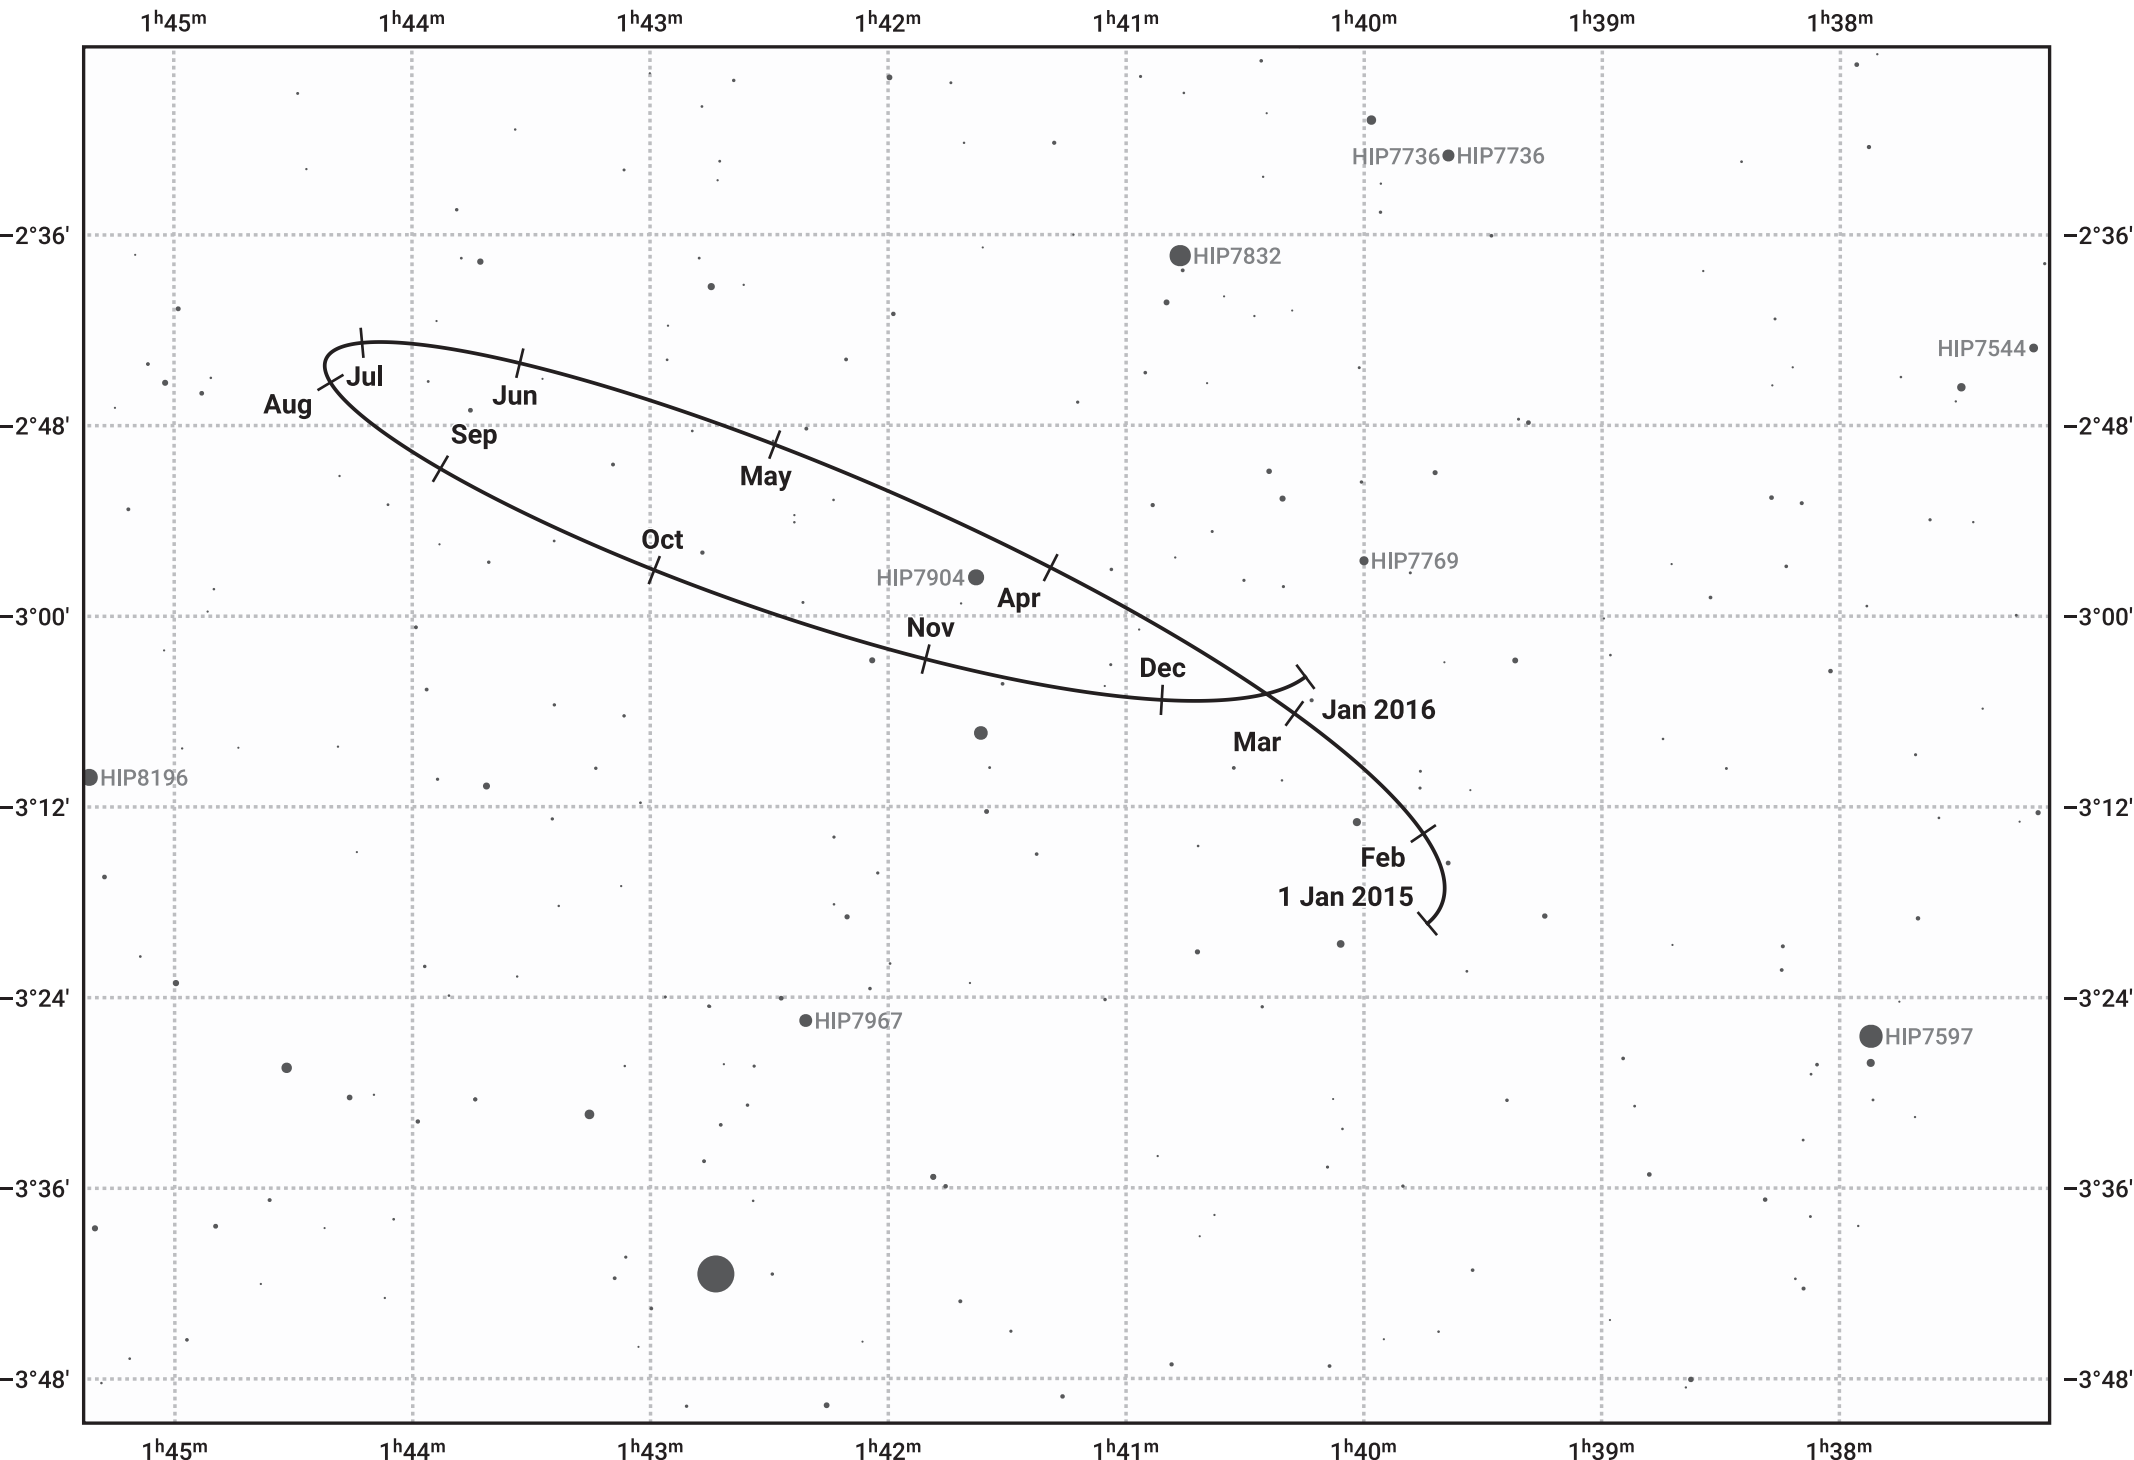

# The path of Eris in 2015

© Dominic Ford 2011–2024. Date markers placed at midnight UTC. Downloaded from <https://in-the-sky.org>

Magnitude scale: 14.0 13.0 12.0 11.0 10.0 9.0 8.0 7.0 6.0 5.0 4.0

— Ecliptic Plane

- Galaxy
- Bright nebula
- Open cluster
- ⊕ Globular cluster

Date	Mag
2015 Jan 1	18.7
2015 Apr 1	18.7
2015 Jul 1	18.7
2015 Oct 1	18.7
2016 Jan 1	18.7