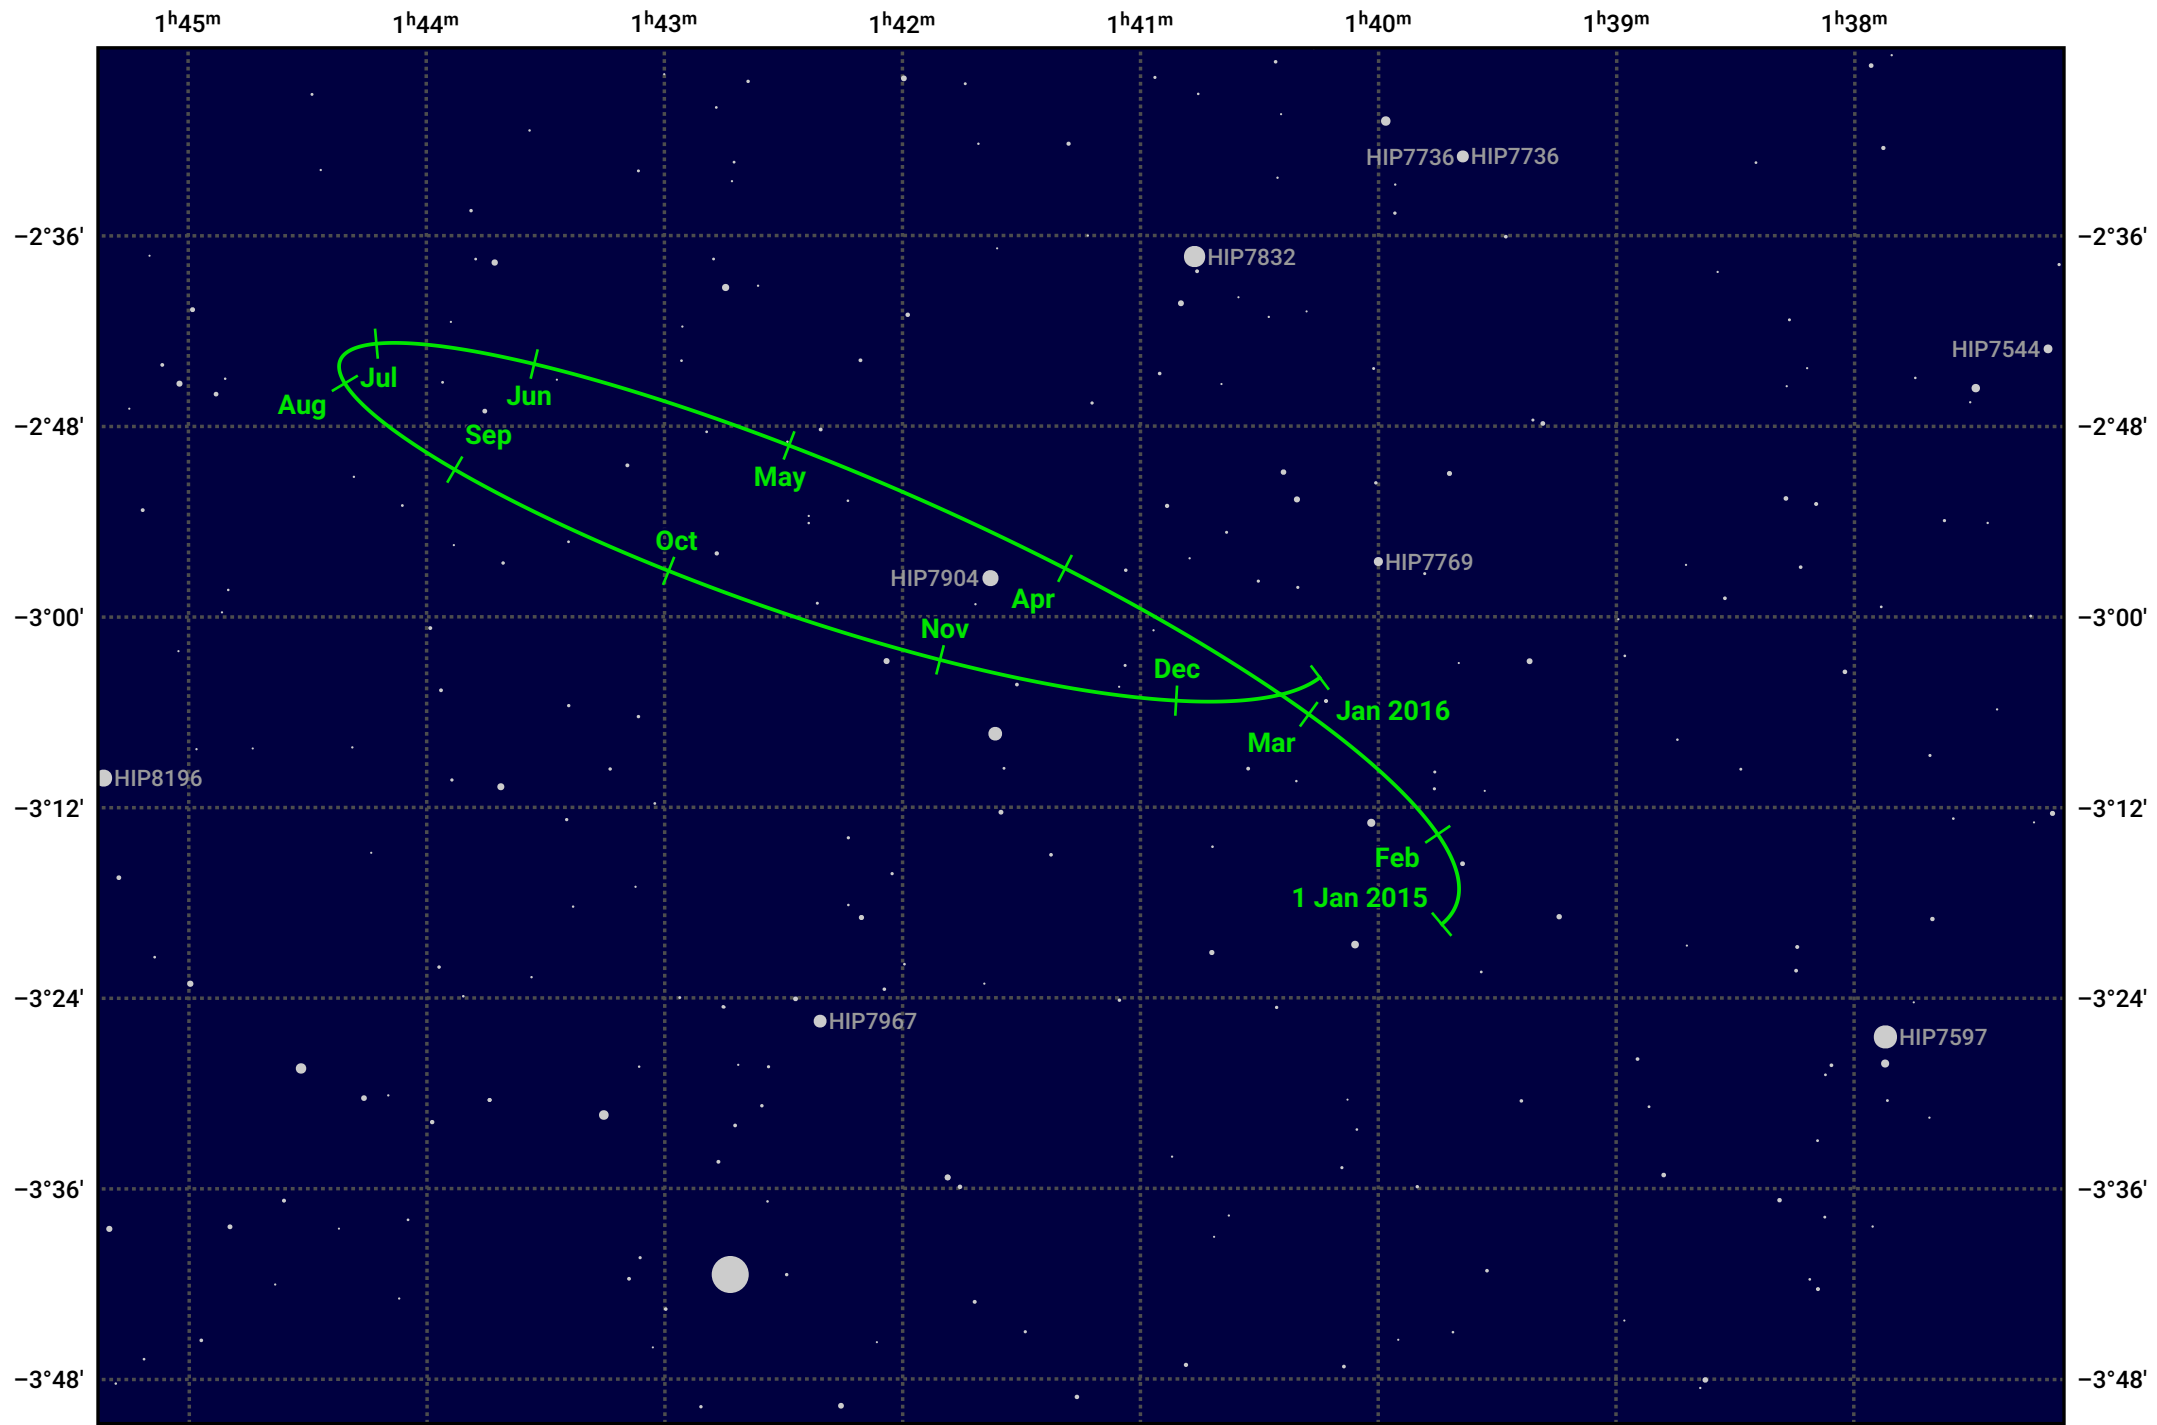

The path of Eris in 2015

© Dominic Ford 2011–2024. Date markers placed at midnight UTC. Downloaded from <https://in-the-sky.org>

Magnitude scale: 14.0 13.0 12.0 11.0 10.0 9.0 8.0 7.0 6.0 5.0 4.0

— Ecliptic Plane

Galaxy Bright nebula Open cluster Globular cluster

Date	Mag
2015 Jan 1	18.7
2015 Apr 1	18.7
2015 Jul 1	18.7
2015 Oct 1	18.7
2016 Jan 1	18.7