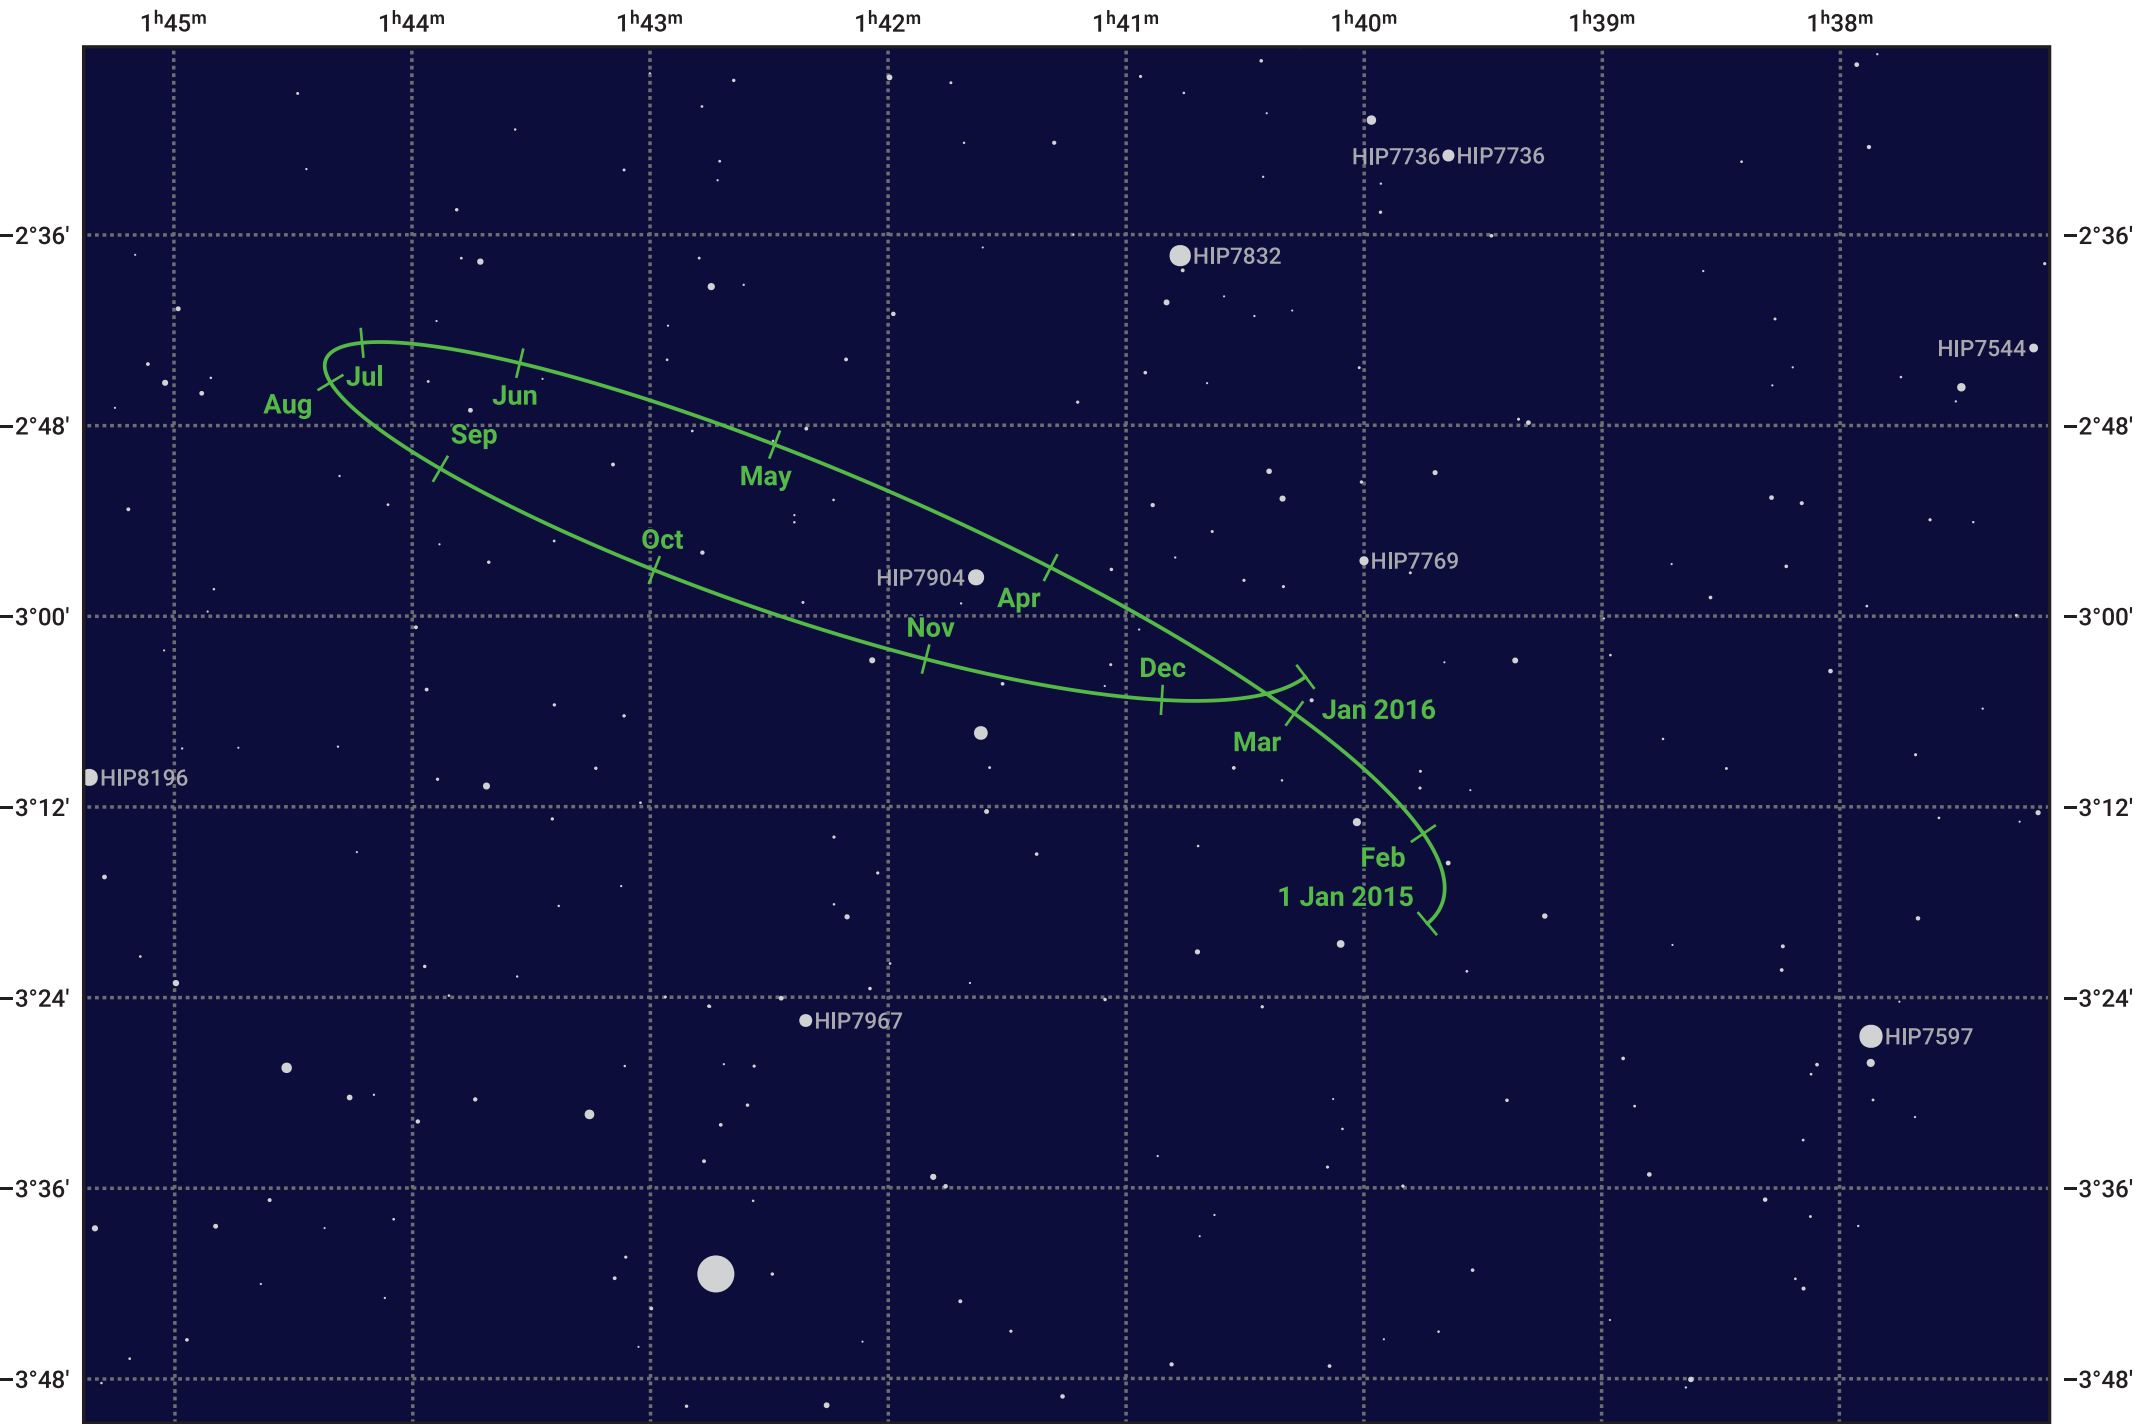

# The path of Eris in 2015

© Dominic Ford 2011–2024. Date markers placed at midnight UTC. Downloaded from <https://in-the-sky.org>

— Ecliptic Plane

- Galaxy
- Bright nebula
- Open cluster
- ⊕ Globular cluster