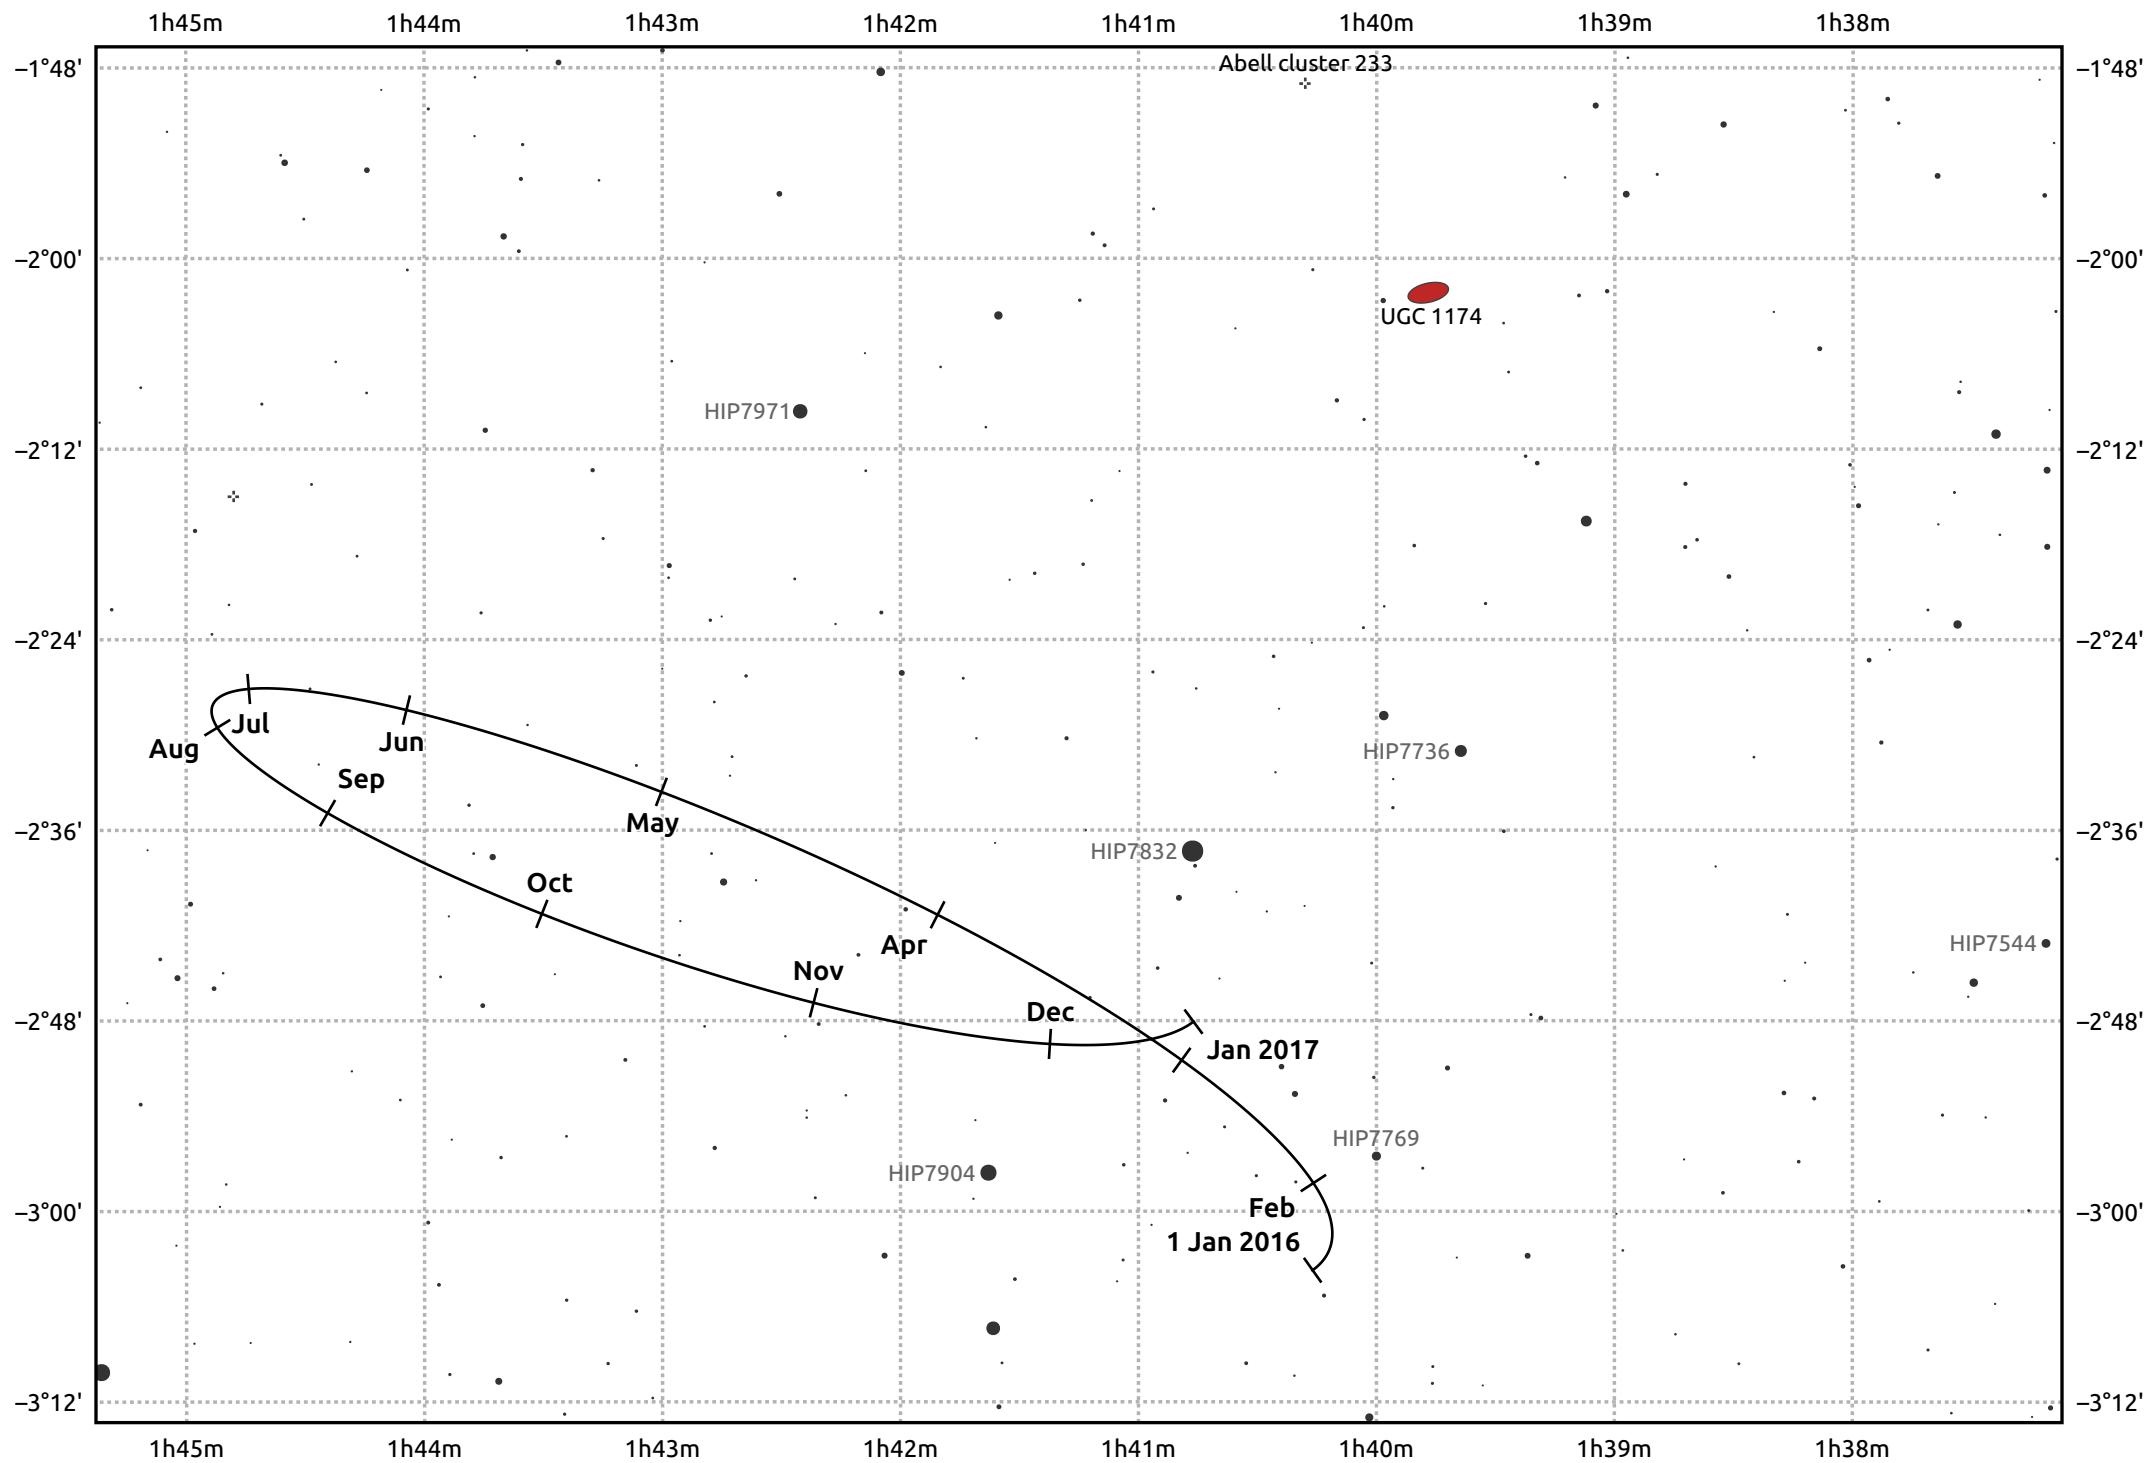

# The path of Eris in 2016

© Dominic Ford 2011–2025. Date markers placed at midnight UTC. Downloaded from <https://in-the-sky.org>

Magnitude scale: 14.0 13.0 12.0 11.0 10.0 9.0 8.0 7.0 6.0

— Ecliptic Plane

● Galaxy   
 ■ Bright nebula   
 ● Open cluster   
 ⊕ Globular cluster   
 + Planetary nebula

Date	Mag
2016 Jan 1	18.7
2016 Apr 1	18.7
2016 Jul 1	18.7
2016 Oct 1	18.6
2017 Jan 1	18.7