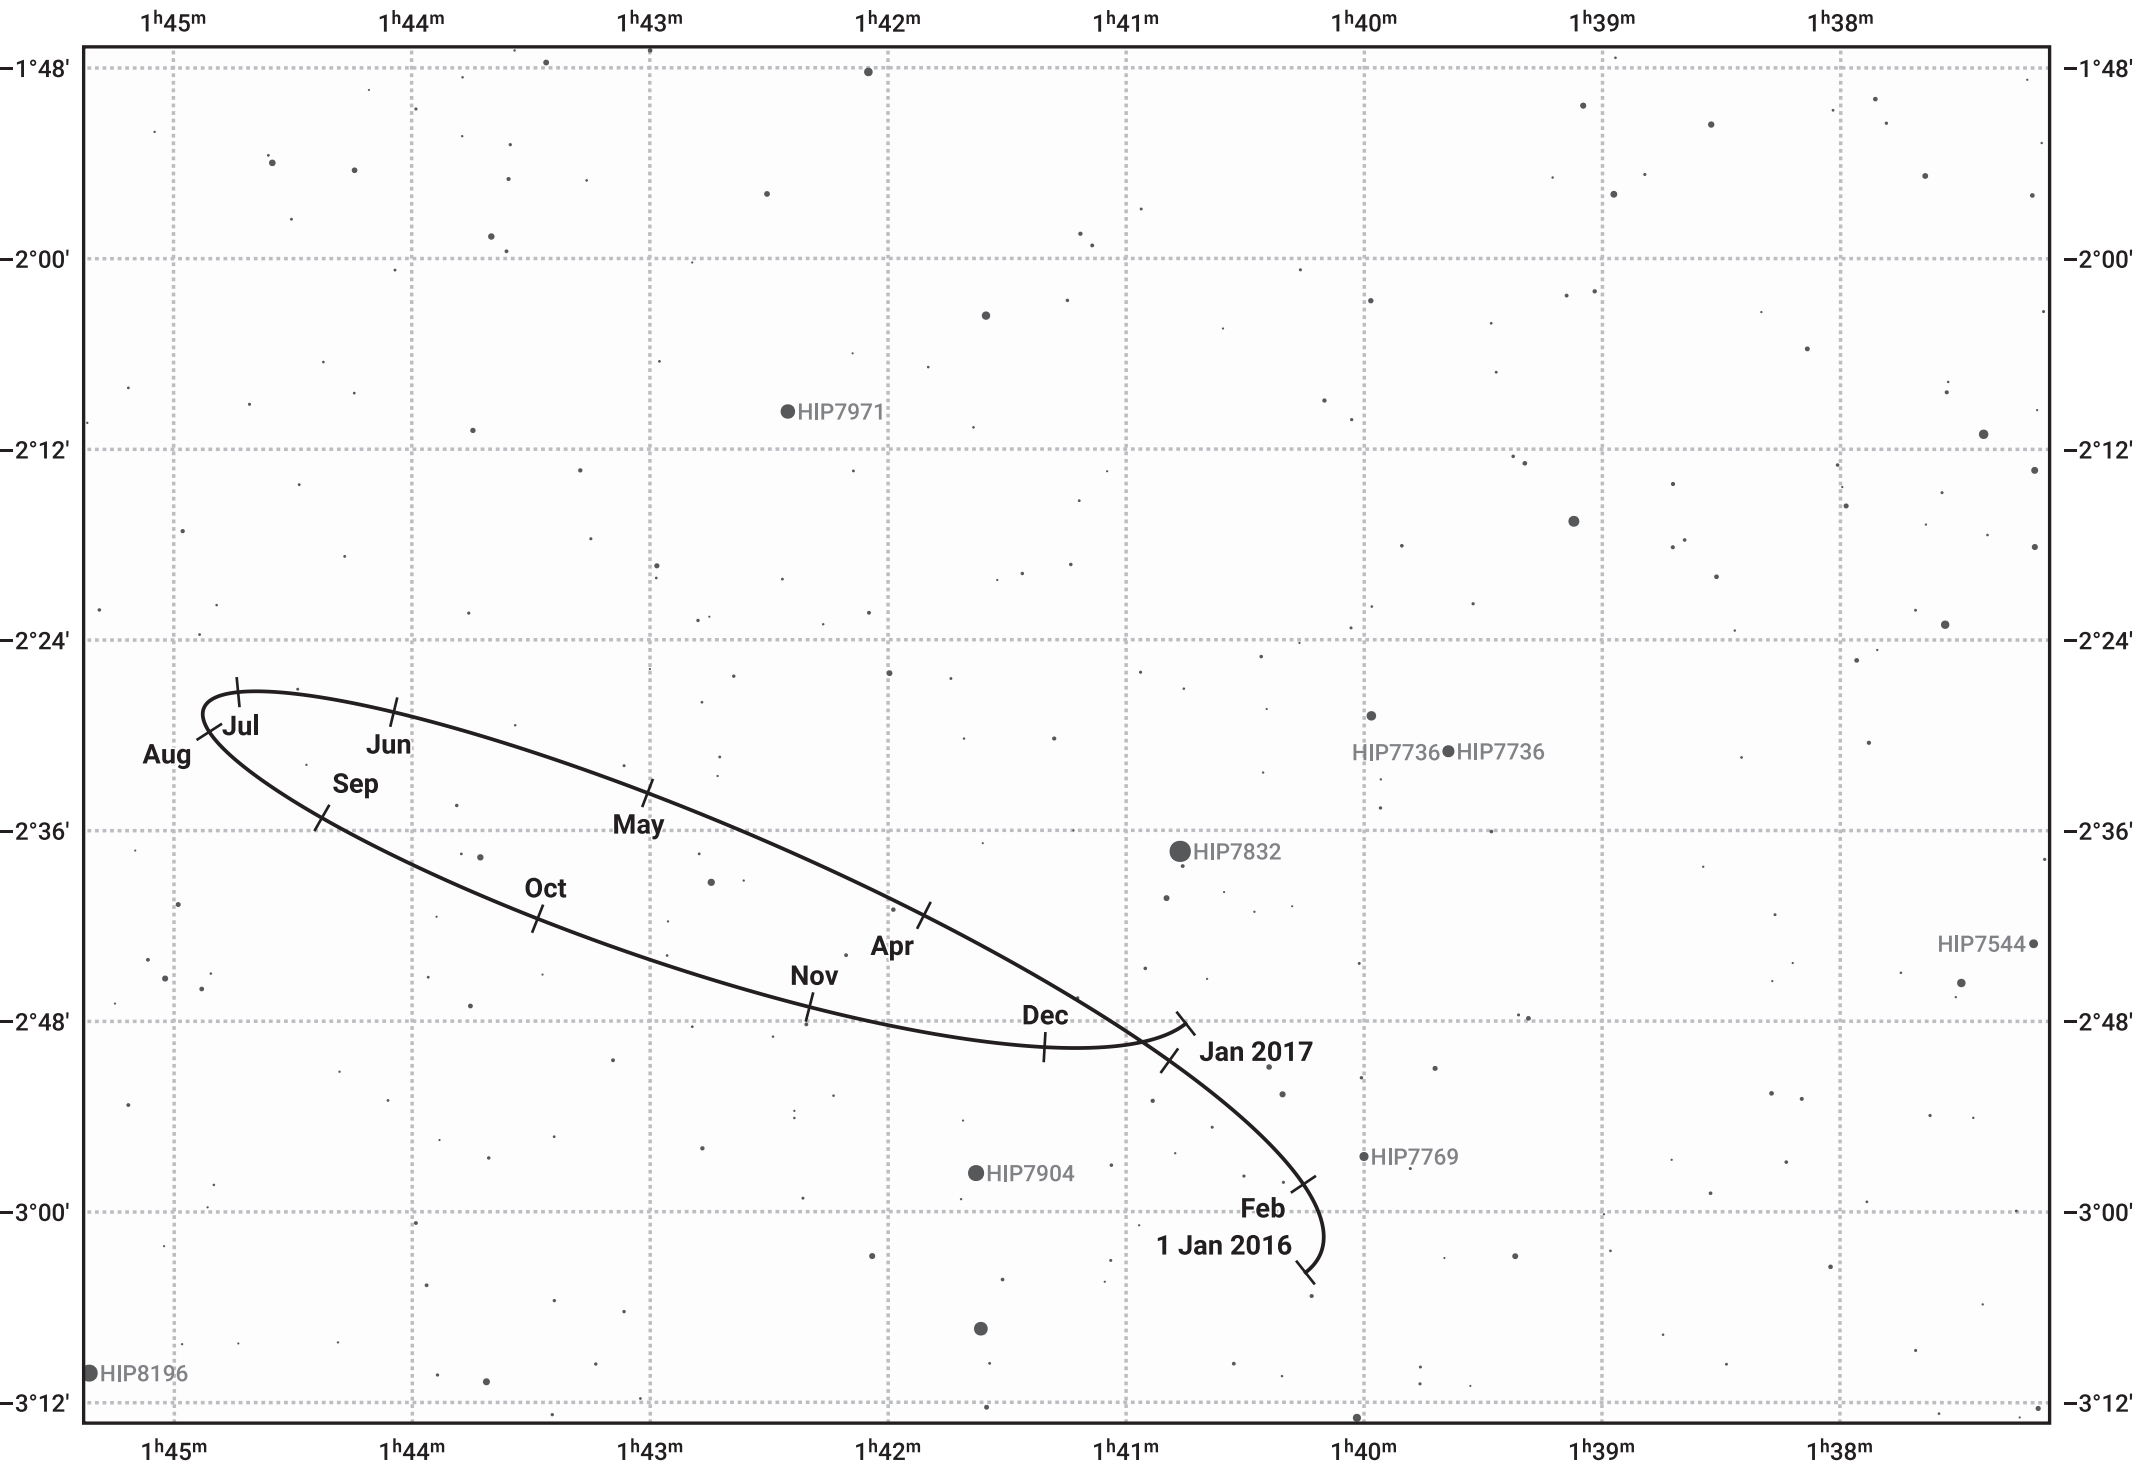

The path of Eris in 2016

© Dominic Ford 2011–2024. Date markers placed at midnight UTC. Downloaded from <https://in-the-sky.org>

Magnitude scale: 14.0 13.0 12.0 11.0 10.0 9.0 8.0 7.0 6.0

— Ecliptic Plane

- Galaxy
- Bright nebula
- Open cluster
- ⊕ Globular cluster

Date	Mag
2016 Jan 1	18.7
2016 Apr 1	18.7
2016 Jul 1	18.7
2016 Oct 1	18.6
2017 Jan 1	18.7